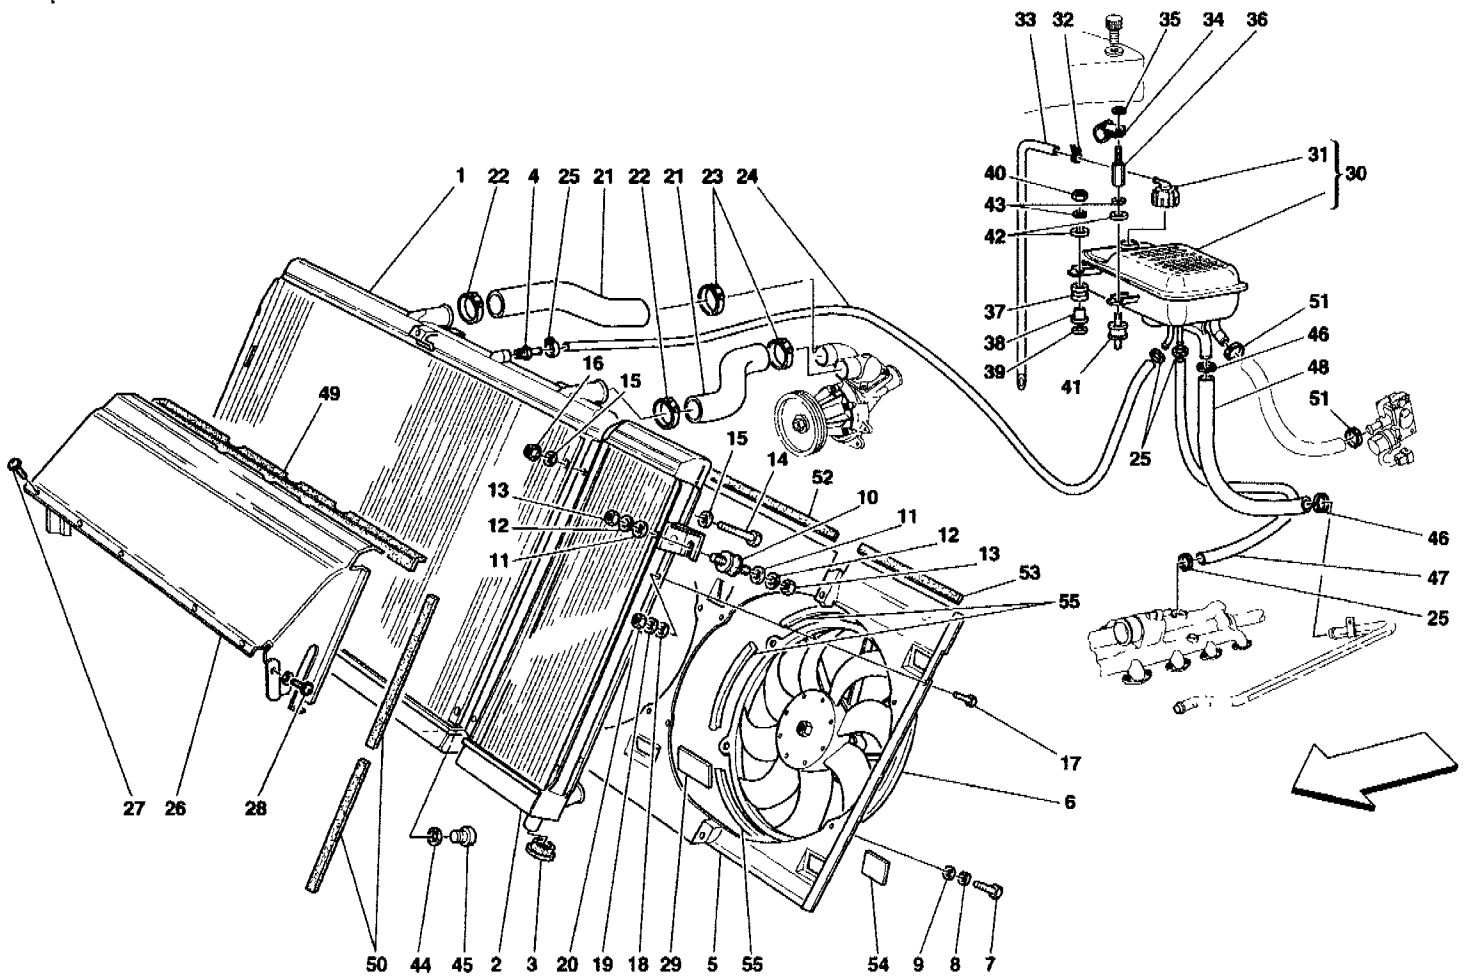

575 M Maranello - 26 - COOLING SYSTEM - RADIATOR AND NOURICE

575 M Maranello - 26 - COOLING SYSTEM - RADIATOR AND NOURICE

1	171772	1	COMPLETE WATER RADIATOR
2	168213	1	COMPLETE OIL RADIATOR
3	138926	2	RUBBER
4	157160	1	UNION (METRIC THREAD)
4	174220	1	UNION (THREAD INCHES)
5	181601	1	HOOD FOR ELECTROFANS
6	186917	2	COMPLETE ELECTROFAN
7	14304324	8	SCREW
8	127493	8	WASHER
9	12637824	8	WASHER
10	157650	2	FIXING PAD
11	12646724	4	WASHER
12	127496	4	WASHER
13	133989	4	NUT
14	15201024	1	SCREW
15	12637824	2	WASHER
16	14058311	1	NUT
17	14305224	4	SCREW
18	12648224	4	WASHER
19	127494	4	WASHER
20	15896214	4	NUT
21	179037	2	SLEEVE
22	13000690	2	SCREW COLLAR
23	13000790	2	SCREW COLLAR
24	171668	1	VENT PIPE FROM RADIATOR TO EXPANSION TANK -Not for GD-
24	167465	1	VENT PIPE FROM RADIATOR TO EXPANSION TANK -Valid for GD-
25	177995	4	SCREW COLLAR
26	65206300	1	AIR CONVEYOR
27	62940900	9	SCREW
28	14305287	1	SCREW
29	155441	1	STRAP
30	171974	1	COMPLETE FUEL CANISTER -Not for GD-
30	192608	1	COMPLETE FUEL CANISTER -Valid for GD-
31	145030	1	PLUG
32	13423171	1	ELASTIC COLLAR
33	156082	1	VENT PIPE
34	10441490	1	BRACKET WITH SHEATH
35	12637824	1	WASHER
36	189069	1	STUD
37	103549	2	CABLE GROMMET
38	149707	2	SPACER
39	12643724	2	WASHER
40	15896214	2	NUT
41	102947	1	ANTIVIBRATION PAD
42	12643724	2	WASHER
43	127494	2	WASHER
44	174539	1	O.R. GASKET
45	174538	1	PLUG
46	13000490	2	SCREW COLLAR
47	155618	1	RUBBER PIPE FROM ENGINE TO EXPANSION TANK -Not for GD-
47	157744	1	RUBBER PIPE FROM ENGINE TO EXPANSION TANK -Valid for GD-
48	190231	1	RUBBER PIPE FROM EXPANSION TANK TO ENGINE -Not for GD-
48	169769	1	RUBBER PIPE FROM EXPANSION TANK TO ENGINE -Valid till stock exhaustion- -Valid for GD-