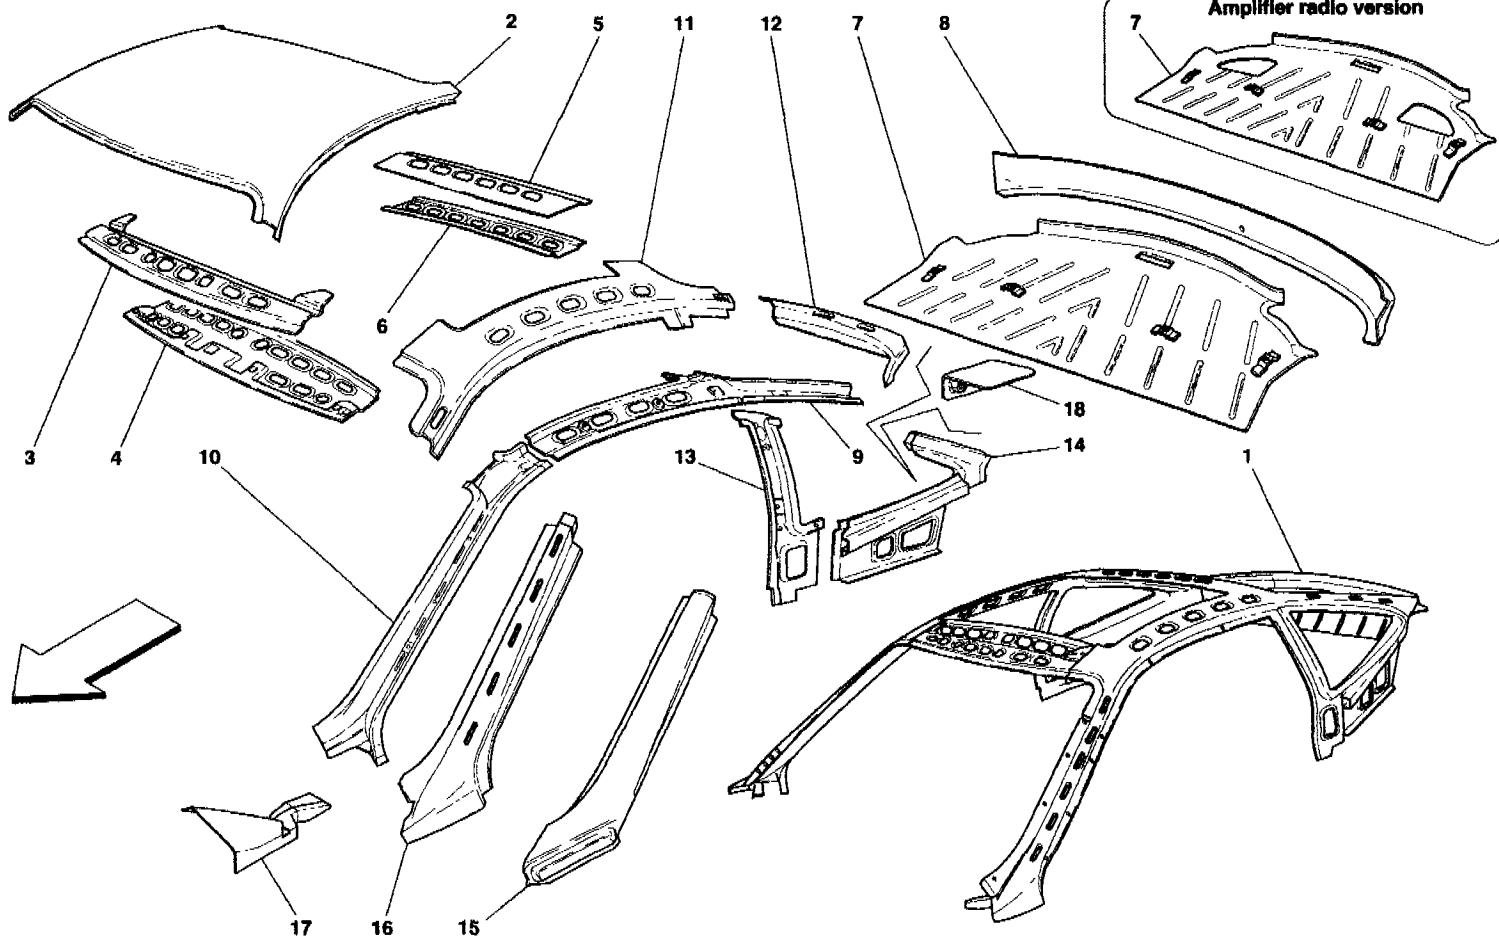

Versione amplificatore radio
Amplifier radio version

575 M Maranello - 104 - BODY - ROOF

1	66285200	1	ROOF LINING FRAME -Not for USA and CDN-
1	67122600	1	ROOF LINING FRAME -Not for USA, CDN and AUS- -Valid for roll bar version- -Optional-
1	67120000	1	ROOF LINING FRAME -Not for USA and CDN- -Valid for high power HI FI - -Optional-
1	67122700	1	ROOF LINING FRAME -Not for USA, CDN and AUS- -Valid for high power HI FI + roll bar- -Optional-
1	67124600	1	ROOF LINING FRAME -Valid for USA and CDN-
1	67124700	1	ROOF LINING FRAME -Valid for USA and CDN- -Valid for high power HI FI - -Optional-
2	64550600	1	ROOF EXTERNAL TRIM
3	65115700	1	WINDSHIELD UPPER CROSSPIECE -Not for USA and CDN-
3	64555100	1	WINDSHIELD UPPER CROSSPIECE -Valid for USA and CDN-
4	65376000	1	WINDSHIELD UPPER CROSSPIECE FRAME
5	64555300	1	REAR-WINDOW UPPER CROSS MEMBER
6	64555400	1	REAR-WINDOW UPPER CROSSPIECE FRAME
7	64946700	1	UNDER REAR-WINDOW LOWER CROSSPIECE FRAME
7	66839900	1	UNDER REAR-WINDOW LOWER CROSSPIECE FRAME -Valid for high power HI FI - -Optional-
8	64785000	1	UNDER REAR-WINDOW CROSSPIECE FRONT SEAL
9	64555700	1	R.H. SIDE MEMBER FRAME
9	64555800	1	L.H. SIDE MEMBER FRAME
10	64556300	1	R.H. FRONT PILLAR FRAME
10	64556400	1	L.H. FRONT PILLAR FRAME
11	64555500	1	R.H. SIDE RAIL
11	64555600	1	L.H. SIDE RAIL
12	64556500	1	R.H. REAR PILLAR
12	64556600	1	L.H. REAR VERTICAL ROD
13	64555900	1	R.H. CENTRAL PILLAR FRAME
13	64556000	1	L.H. CENTRAL PILLAR FRAME
14	66284200	1	R.H. SIDE PANEL
14	67122800	1	R.H. SIDE PANEL -Not for USA, CDN and AUS- -Valid for roll bar version- -Optional-
14	66284300	1	L.H. SIDE PANEL
14	67123000	1	L.H. SIDE PANEL -Not for USA, CDN and AUS- -Valid for roll bar version- -Optional-
15	64550700	1	R.H. FRONT PILLAR OUTER TRIM
15	64550800	1	L.H. FRONT PILLAR OUTER TRIM
16	64556100	1	R.H. FRONT PILLAR FRAME
16	64556200	1	L.H. FRONT PILLAR FRAME
17	64562300	1	WINDSCREEN R.H. LOWER SEAL
17	64562400	1	WINDSCREEN L.H. LOWER SEAL
18	175896	2	ROLL BAR UPPER CONNECTION -Not for USA, CDN and AUS-