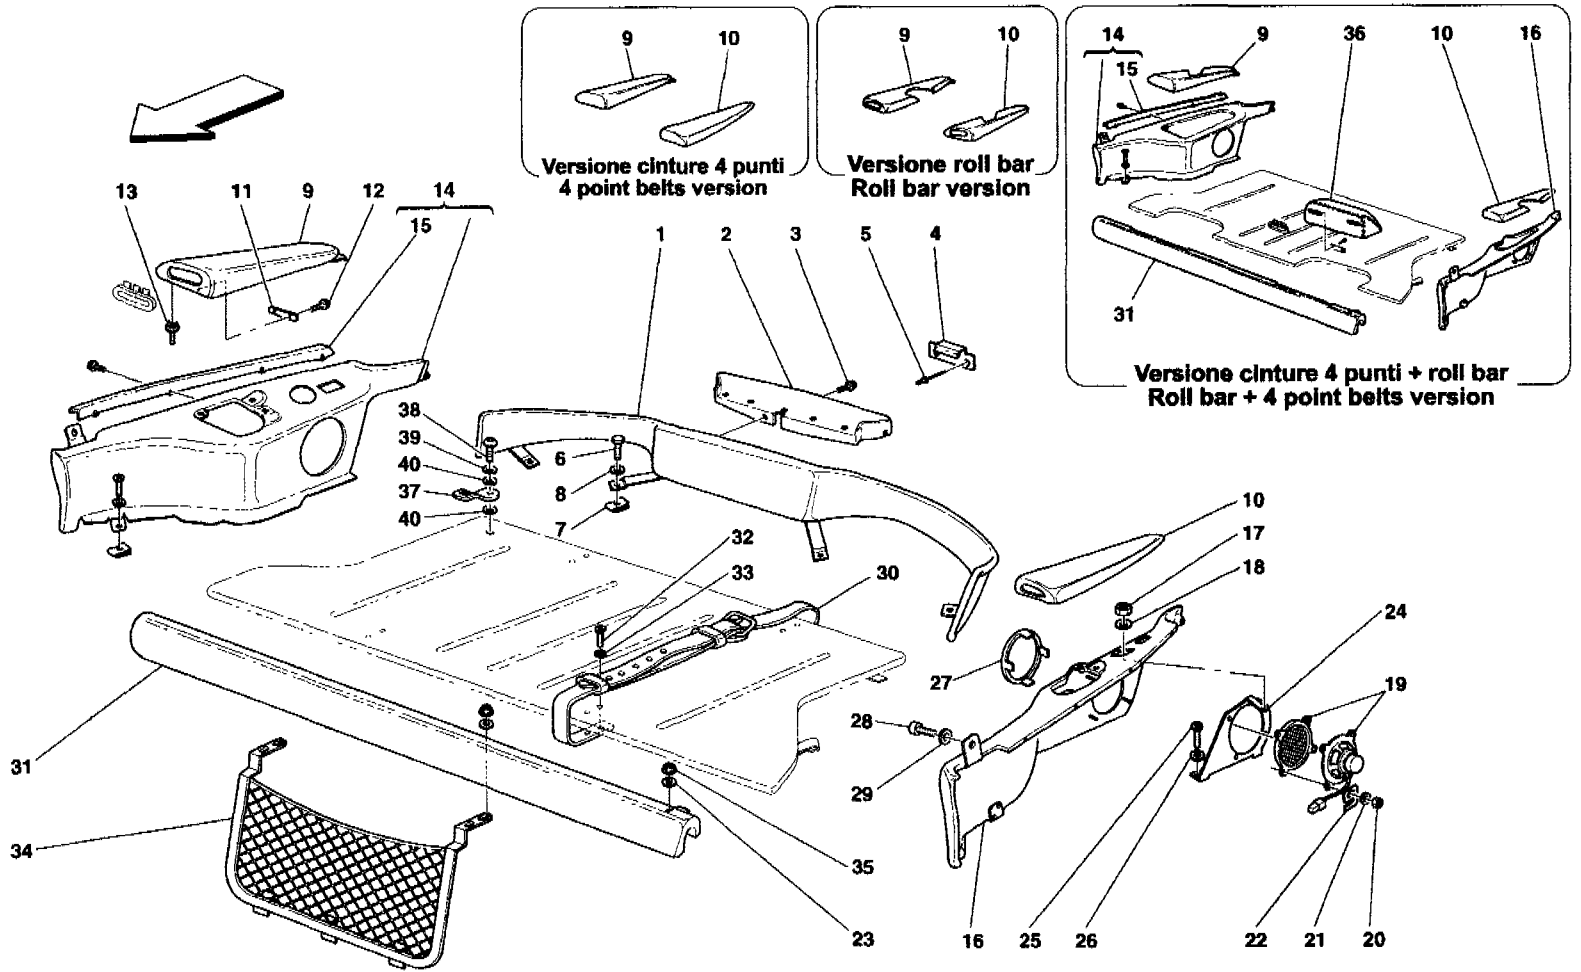

575 M Maranello - 126 - INNER TRIMS

1	652756..	1	UNDER REAR-WINDOW COVER
2	651878..	1	STOP LAMP SUPPORT
3	15782601	3	SCREW
4	64946300	1	BRACKET
5	14641491	2	RIVET
6	15803007	4	SCREW
7	14371974	4	BRACKET
8	12638124	4	WASHER
9	645955..	1	R.H. BELT COVER -Not for 4 point belts + roll bar version-
9	655697..	1	R.H. BELT COVER -Not for USA, CDN, AUS and J- -Valid for 4 point belts + roll bar version- -Optional-
9	655746..	1	R.H. BELT COVER -Not for USA, CDN and AUS- -Vale for roll bar version- -Optional-
9	655781..	1	R.H. BELT COVER -Not for USA, CDN, AUS and J- -Valid for 4 point belts version- -Optional-
10	645841..	1	L.H. BELT COVER -Not for 4 point belts + roll bar version-
10	655698..	1	L.H. BELT COVER -Not for USA, CDN, AUS and J- -Valid for 4 point belts + roll bar version- -Optional-
10	655747..	1	L.H. BELT COVER -Not for USA, CDN and AUS- -Valid for roll bar version- -Optional-
10	655782..	1	L.H. BELT COVER -Not for USA, CDN, AUS and J- -Valid for 4 point belts version- -Optional-
11	64590900	2	PLATE
12	15901375	4	SCREW
13	14188181	4	RETAINER
14	661652..	1	R.H. REAR COVER -Not for roll bar version-
14	664666..	1	R.H. REAR COVER -Not for USA, CDN and AUS- -Valid for roll bar version- -Optional-
15	645898..	1	R.H. LOWER MOULDING
15	645839..	1	L.H. LOWER MOULDING
16	661653..	1	L.H. REAR COVER -Not for roll bar version-
16	664672..	1	L.H. REAR COVER -Not for USA, CDN and AUS- -Valid for roll bar version- -Optional-
17	13046011	2	NUT
18	12638124	2	WASHER
19	183365	2	LOUD SPEAKER WOOFER
19	184677	2	LOUD SPEAKER WOOFER -Valid for high power HI FI - -Optional-
20	10794014	4	NUT
21	12642801	4	WASHER
22	175856	2	CONNECTOR FIXING BRACKET
23	13577701	5	WASHER
24	66284800	1	R.H. LOUD SPEAKER SUPPORTING