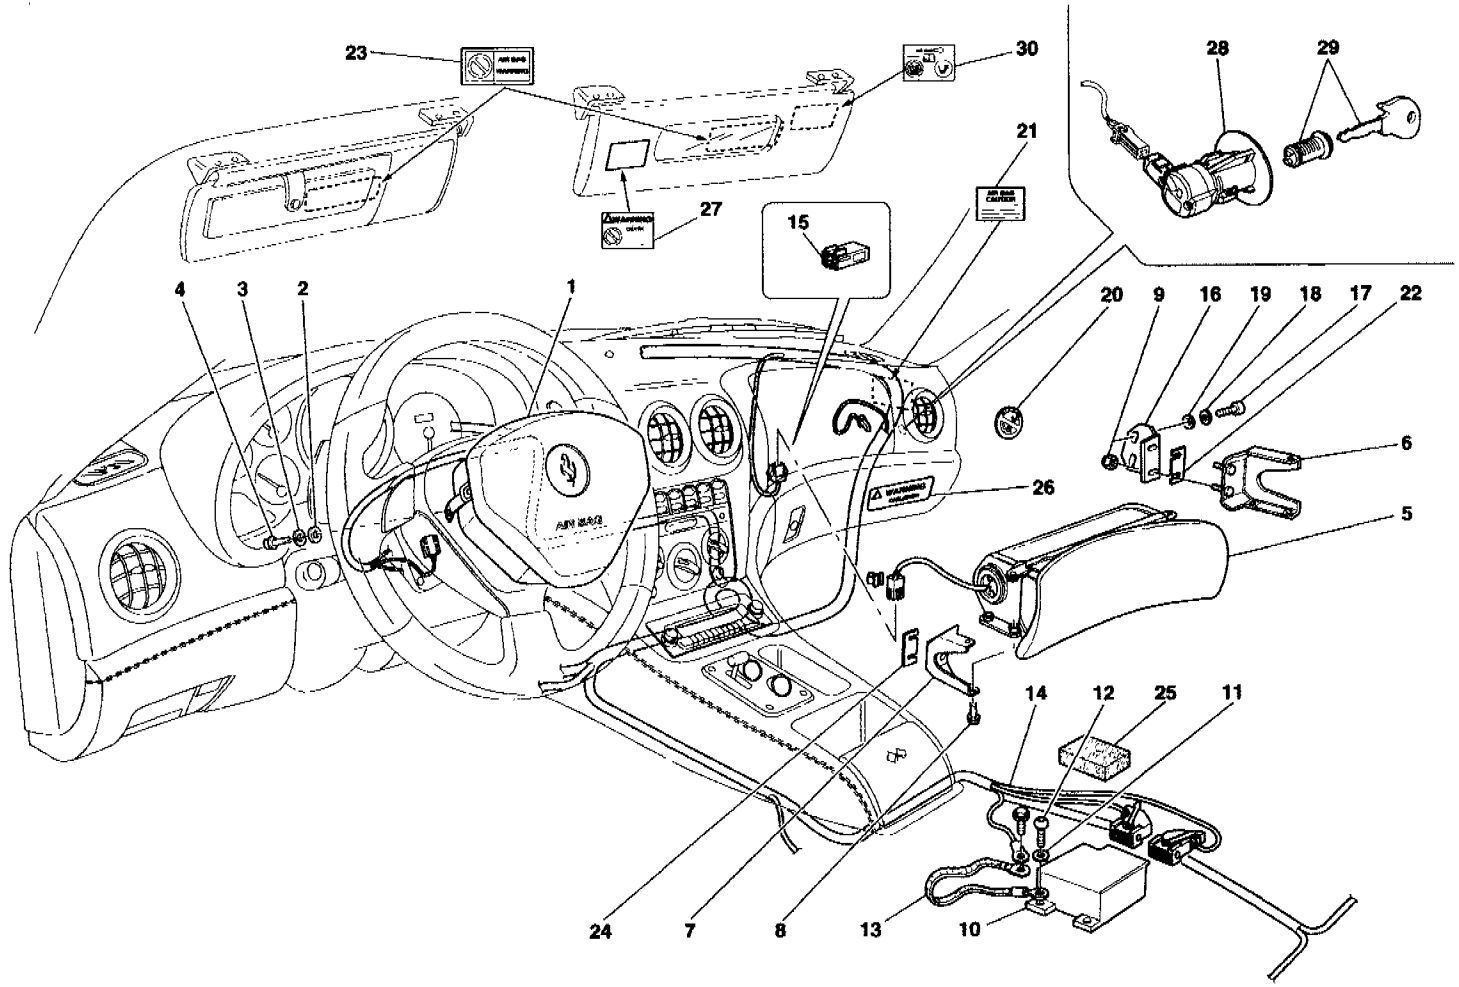

575 M Maranello - 129 - AIR-BAG

1	662040..	1	DRIVER SIDE AIR-BAG
2	127494	2	WASHER
3	14499324	2	WASHER
4	64882800	2	SCREW
5	664034..	1	PASSENGER SIDE AIR-BAG -Not for GD-
5	666325..	1	PASSENGER SIDE AIR-BAG -Valid for GD-
6	65174600	1	R.H. BRACKET
7	65174800	1	L.H. BRACKET
8	62940900	6	SCREW
9	14039614	4	NUT
10	193199	1	AIR-BAG CONTROL UNIT -Not as spare part- -Replaced by 198672-
10	198672	1	AIR-BAG CONTROL UNIT
10	193200	1	AIR-BAG CONTROL UNIT -Valid for cars with passenger air-bag exclusion- -Optional- -Not as spare part- -Replaced by 198673-
10	198673	1	AIR-BAG CONTROL UNIT -Valid for cars with passenger air-bag exclusion- -Optional-
11	127494	2	WASHER
12	64882800	2	SCREW
13	160855	1	GROUND CABLE
14	194356	1	AIR BAG-DASHBOARD CONNECTION CABLES -Not for GD- -Not as spare part- -Replaced by 200684-
14	200684	1	AIR BAG-DASHBOARD CONNECTION CABLES -Not for GD- -Valid till Ass. Nr. 52555-
14	205433	1	AIR BAG-DASHBOARD CONNECTION CABLES -Not for GD- -Valid from Ass. Nr. 52556-
14	194357	1	AIR BAG-DASHBOARD CONNECTION CABLES -Valid for GD- -Not as spare part- -Replaced by 200683-
14	200683	1	AIR BAG-DASHBOARD CONNECTION CABLES -Valid for GD- -Valid till Ass. Nr. 52555-
14	205434	1	AIR BAG-DASHBOARD CONNECTION CABLES -Valid for GD- -Valid from Ass. Nr. 52556- -Not for satellite anti-theft kit-
14	215962	1	AIR BAG-DASHBOARD CONNECTION CABLES -Valid for GB- -Valid for satellite anti-theft kit-
15	163826	1	PASSENGER SIDE AIR-BAG RESISTOR
16	65321700	2	BRACKET -Not for GD-
16	65025700	2	BRACKET -Valid for GD-
17	64882800	4	SCREW
18	10615474	4	WASHER