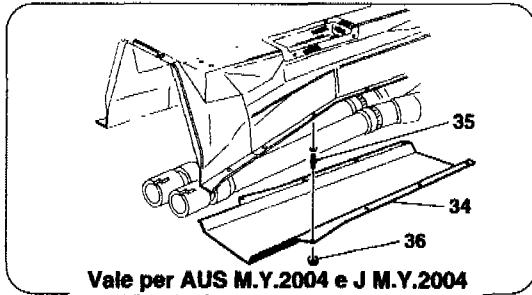

575 M Maranello - 21 - REAR EXHAUST SYSTEM