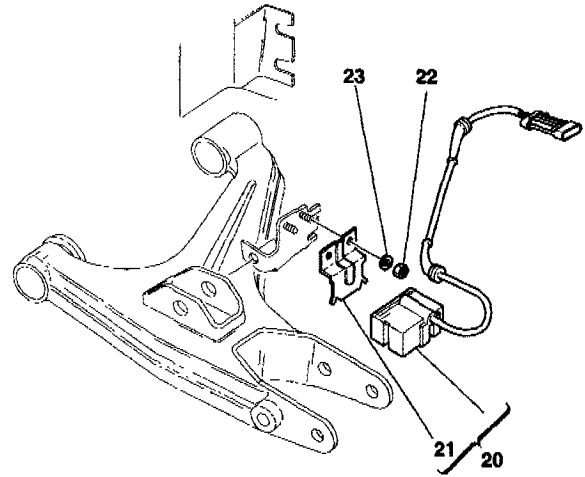

575 M Maranello - 135 - ACCELERATION SENSORS

575 M Maranello - 135 - ACCELERATION SENSORS

1	175220	1	REAR VERTICAL ACCELERATION SENSOR
2	178247	1	BRACKET FOR SENSOR
3	169180	3	NUT
4	12637824	3	WASHER
5	156198	1	CLIP
6	175220	2	FRONT VERTICAL ACCELERATION SENSOR
7	178247	2	BRACKET FOR SENSOR
8	169180	2	NUT
9	12637824	2	WASHER
10	162606	1	CLIP
11	102741	1	NUT
12	12646601	1	WASHER
13	175221	1	LATERAL HORIZONTAL ACCELERATION SENSOR
14	178251	1	BRACKET FOR SENSOR
15	169180	2	NUT
16	12637824	2	WASHER
17	162606	1	CLIP
18	102741	1	NUT
19	12646601	1	WASHER
20	183957	2	FRONT WHEEL ACCELERATION SENSOR
21	178247	1	BRACKET FOR SENSOR
22	169180	2	NUT
23	12637824	2	WASHER