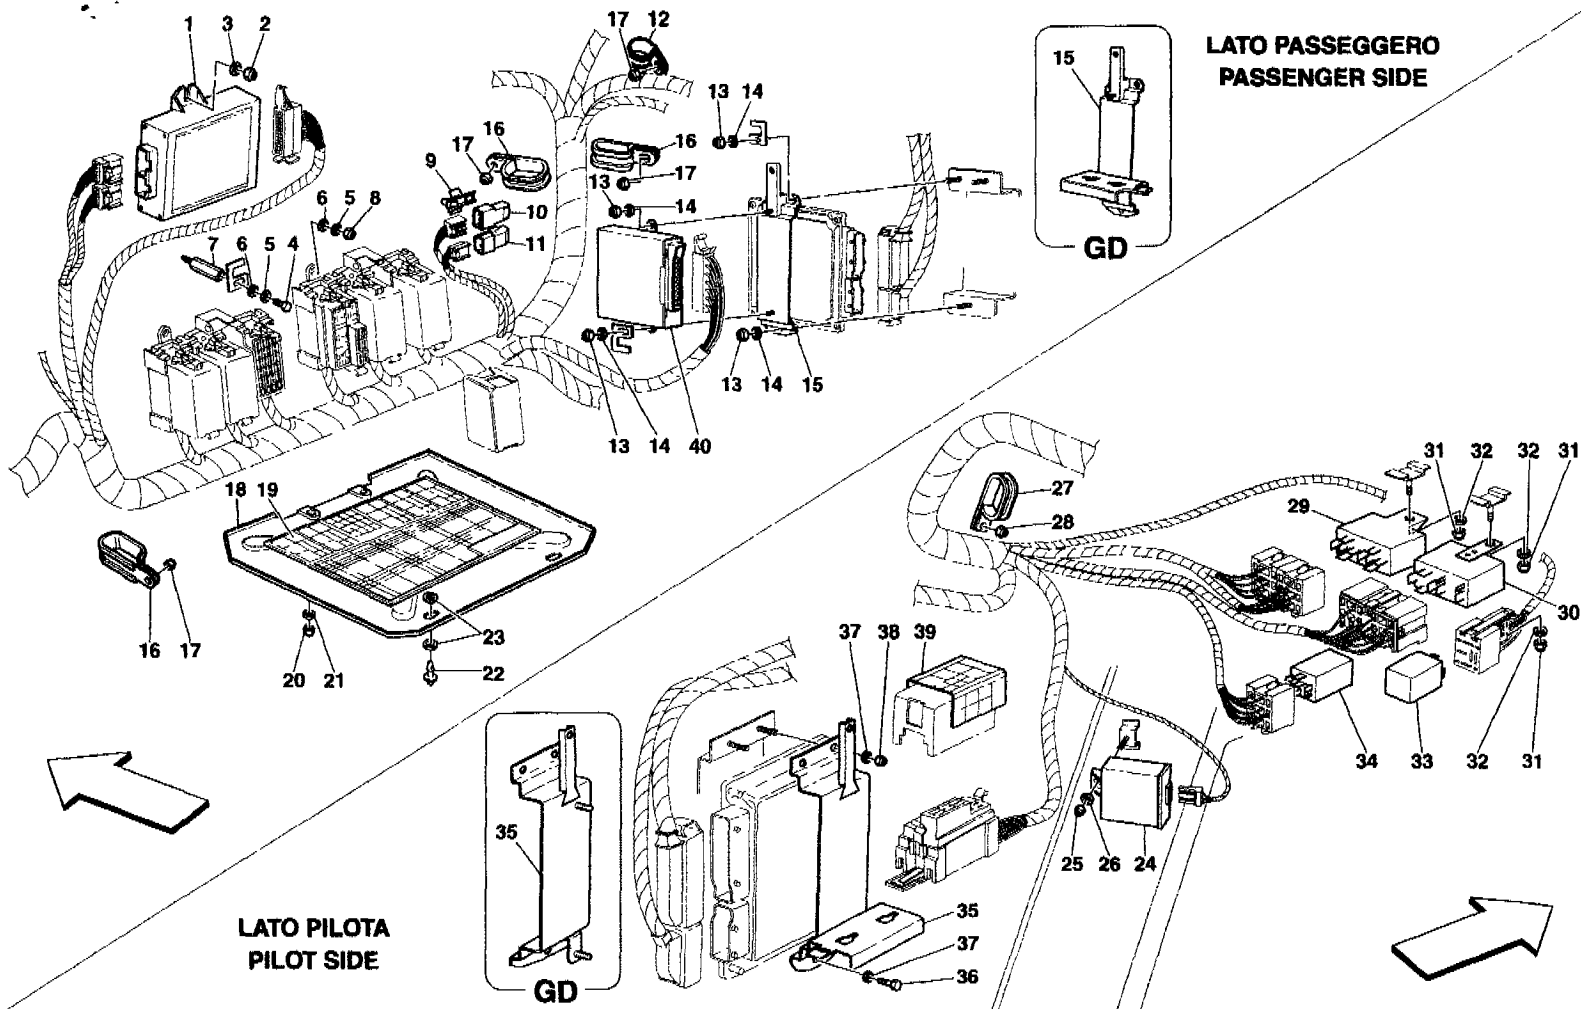

575 M Maranello - 134 - FRONT PASSENGERS COMPARTMENT CONTROL STATIONS

1	179080	1	GLASS LIFTING ELECTRONIC CONTROL STATION
2	169180	2	NUT
3	12637824	2	WASHER
4	10902124	1	SCREW
5	127494	2	WASHER
6	10519424	2	WASHER
7	179242	1	STUD
8	102741	1	NUT
9	170301	1	CLIP
10	137671	1	4-WAY CONNECTOR
11	146088	1	3-WAY CONNECTOR -Not for CDN-
12	10442090	1	BRACKET WITH SHEATH
13	169180	5	NUT
14	12637824	5	WASHER
15	186454	1	R.H. CONTROL UNIT FIXING BRACKET -Not for GD-
15	193634	1	R.H. CONTROL UNIT FIXING BRACKET -Valid for GD-
16	61712500	3	BRACKET WITH SHEATH
17	102948	4	NUT
18	184866	1	PASSENGER FOOT-REST PLATE -Not for GD-
18	193931	1	PASSENGER FOOT-REST PLATE -Valid for GD-
19	183287	1	RELAYS AND FUSES NAMEPLATE -Not for GD-
19	189742	1	RELAYS AND FUSES NAMEPLATE -Valid for GD-
20	102741	2	NUT
21	12644424	2	WASHER
22	61530300	2	FIXING ROD
23	61529400	4	GASKET
24	185344	1	CLOCK MODULE
25	102741	2	NUT
26	12644424	2	WASHER
27	10442090	1	BRACKET WITH SHEATH
28	102948	1	NUT
29	180199	1	WINDSHIELD WIPER INTERMITTER
30	184391	1	LOCK/UNLOCK DOORS MODULE
31	102741	3	NUT
32	12644424	3	WASHER
33	168034	1	HYDRAULIC STEERING CONTROL ELECTRIC UNIT
33	175891	1	HYDRAULIC STEERING CONTROL ELECTRIC UNIT -Valid for cars with handling "Fiorano equipment"- -Optional-
34	170762	1	DIRECTION-EMERGENCY LIGHT RELAY -Not for USA and CDN-
34	171375	1	DIRECTION-EMERGENCY LIGHT RELAY -Valid for USA and CDN-
35	186163	1	L.H. CONTROL UNIT FIXING BRACKET -Not for GD-
35	193635	1	L.H. CONTROL UNIT FIXING BRACKET -Valid for GD-
36	10977624	1	SCREW
37	12638124	3	WASHER
38	169180	2	NUT
39	183286	1	RELAYS AND FUSES NAMEPLATE -Not for GD-
39	189741	1	RELAYS AND FUSES NAMEPLATE -Valid for GD-