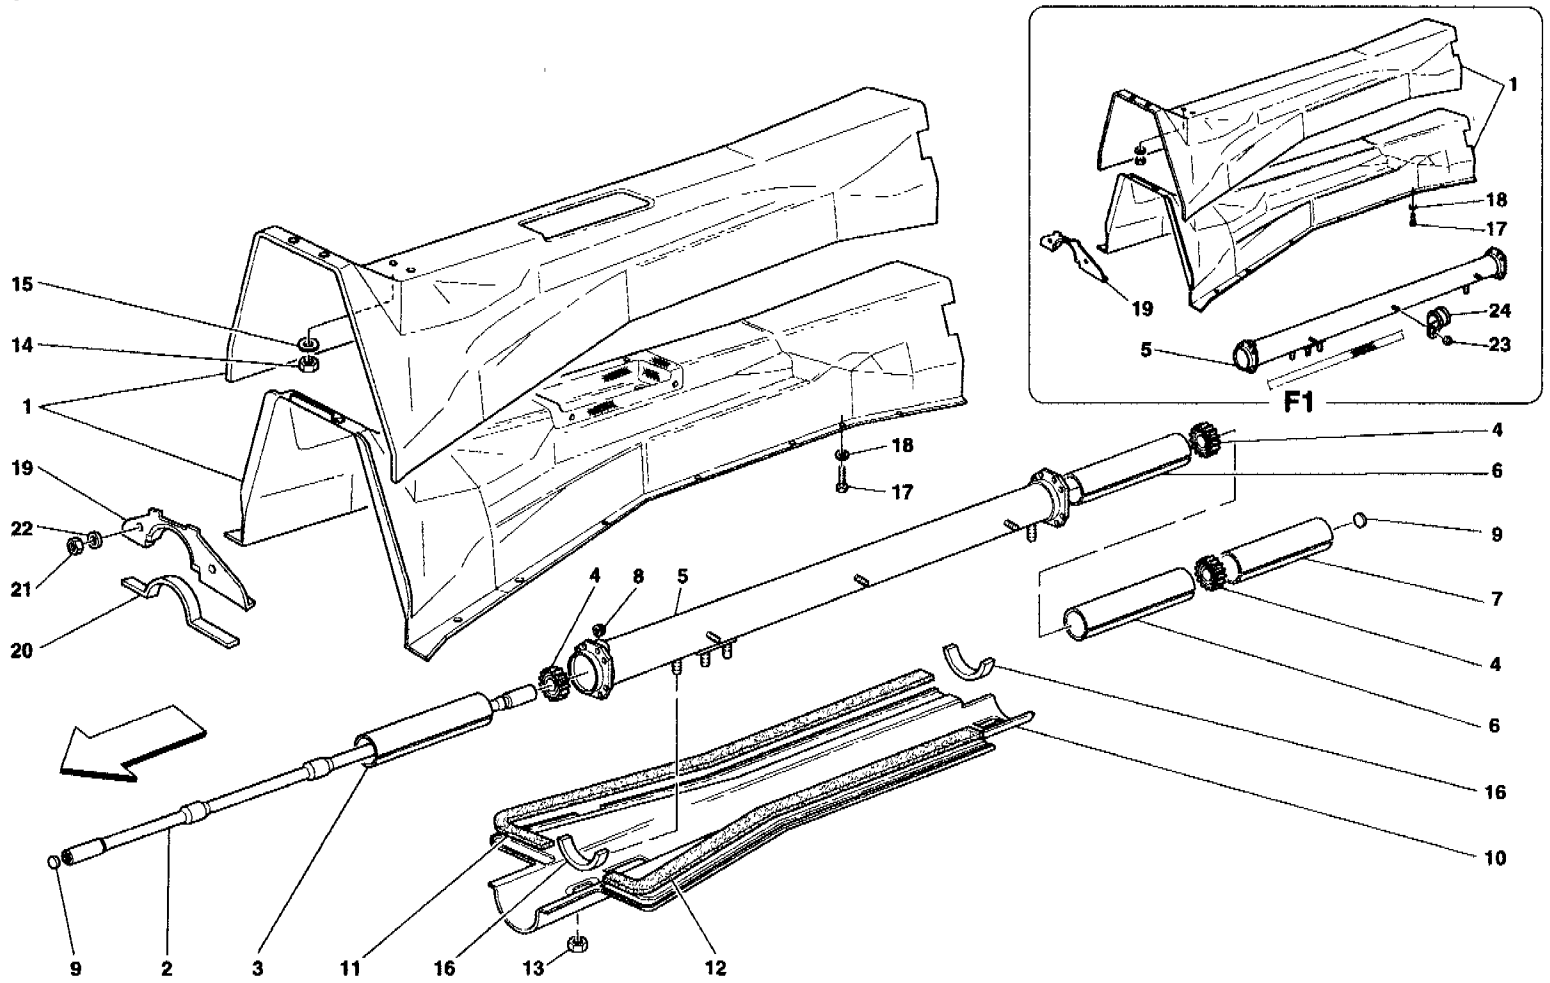

575 M Maranello - 37 - ENGINE/GEARBOX CONNECTING TUBE AND INSULATION

575 M Maranello - 37 - ENGINE/GEARBOX CONNECTING TUBE AND INSULATION

1	66084200	1	COMPLETE TUNNEL HEAT SHIELD -Not for F1-
1	66924100	1	COMPLETE TUNNEL HEAT SHIELD -Valid for F1-
2	173817	1	COMPLETE PROPELLER SHAFT
3	167000	1	ENGINE SIDE SPACER
4	166569	3	BEARING
5	170076	1	ENGINE-GEARBOX CONNECTING PIPE -Not for F1- -Not as spare part- -Sostituito dal 197510-
5	197510	1	ENGINE-GEARBOX CONNECTING PIPE -Not for F1-
5	190064	1	ENGINE-GEARBOX CONNECTING PIPE -Valid for F1- -Not as spare part- -Sostituito dal 197465-
5	197465	1	ENGINE-GEARBOX CONNECTING PIPE -Valid for F1-
6	166998	2	INTERMEDIATE SPACER
7	166999	1	GEARBOX SIDE SPACER
8	156462	16	NUT
9	144443	2	SPACER
10	174084	1	SHIELD FOR PIPE PROTECTION -Not as spare part- -Replaced by 197502-
10	197502	1	SHIELD FOR PIPE PROTECTION
11	167499	1	R.H. GASKET
12	172910	1	L.H. GASKET
13	14058411	2	NUT
14	13046011	4	NUT
15	12640624	4	WASHER
16	64517200	2	GASKET
17	10902380	14	SCREW
18	12643770	14	WASHER
19	65193500	1	SEAL PLATE -Not for F1-
19	66766800	1	SEAL PLATE -Valid for F1-
20	65200600	1	GASKET FOR PLATE
21	14059111	2	NUT
22	12640624	2	WASHER
23	14058411	3	NUT -Valid for F1-
24	10441690	3	BRACKET WITH SHEATH -Valid for F1-