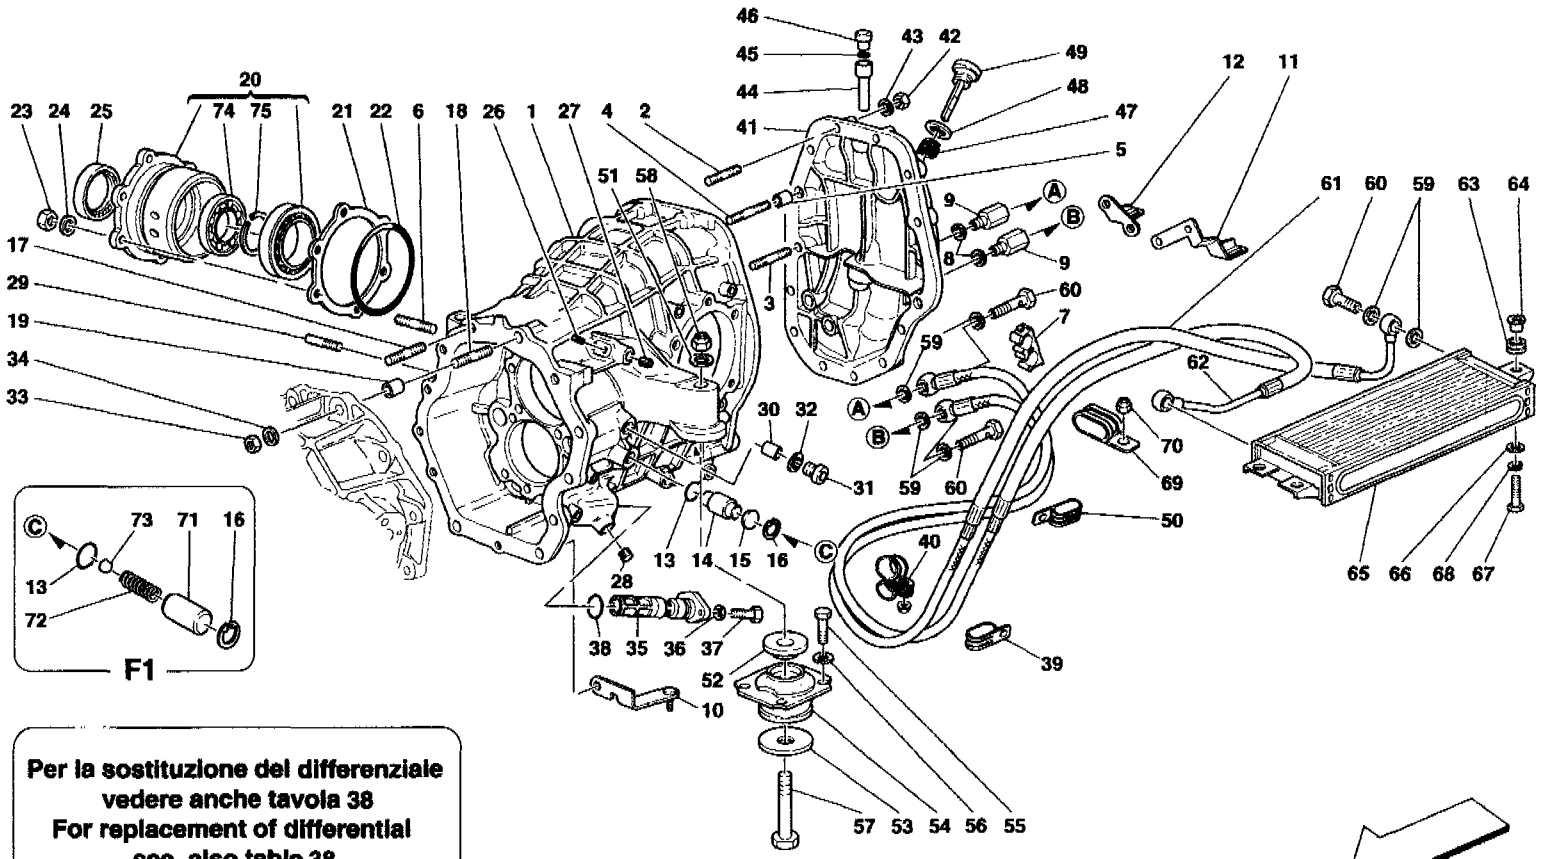

**Per la sostituzione del differenziale
vedere anche tavola 38
For replacement of differential
see also table 38**

575 M Maranello - 31 - DIFFERENTIAL CARRIER AND CLUTCH COOLING RADIATOR

*	179650	1	COMPLETE GEARBOX ASSEMBLY
1	189595	1	GEAR BOX 4th ELEMENT -With complete gear box-
2	13543624	10	STUD
3	13543724	2	STUD
4	13543824	2	STUD
5	102704	2	CENTERING DOWEL
6	13546224	12	STUD
7	140728	2	FIXING CLIP
8	10259960	2	GASKET
9	185233	2	UNION -Not as spare part- -Replaced by 198126-
9	198126	2	UNION
10	186254	1	BRACKET -Valid for F1-
11	186314	1	L.H. BRACKET
12	169465	1	R.H. BRACKET
13	14453381	1	O.R. GASKET
14	153719	1	PIN
15	154698	1	PAD
16	11057476	1	STOP RING
17	13543524	7	STUD
18	13543624	2	STUD
19	102704	2	CENTERING DOWEL
20	189098	1	COMPLETE R.H. DIFFERENTIAL COVER
20	189100	1	COMPLETE L.H. DIFFERENTIAL COVER
21	150099	2	DIFFERENTIAL COVER THRUST THINCKNESS mm. 1,3
21	150100	-	DITTO THINCKNESS mm. 1.4
21	150101	-	DITTO THINCKNESS mm. 1.5
21	150102	-	DITTO THINCKNESS mm. 1.6
21	150103	-	DITTO THINCKNESS mm. 1.7
21	150104	-	DITTO THINCKNESS mm. 1.8
21	150105	-	DITTO THINCKNESS mm. 1.9
21	150106	-	DITTO THINCKNESS mm. 1.45
21	150107	-	DITTO THINCKNESS mm. 1.55
21	150108	-	DITTO THINCKNESS mm. 1.65
22	14461381	2	O.R. GASKET
23	12164721	12	NUT
24	12601474	12	WASHER
25	181618	1	R.H. GASKET
25	181617	1	L.H. GASKET
26	10267550	2	PLUG
27	14326150	1	PLUG
28	14326050	1	PLUG
29	16183021	1	SCREW
30	115376	3	BUSHING
31	150731	1	PLUG
32	10282460	1	GASKET
33	16100812	13	NUT
34	12601374	13	WASHER
35	143939	1	OIL FILTER ON THE GEAR BOX
36	11199277	2	WASHER
37	10977624	2	SCREW
38	182119	1	O.R. GASKET
39	139512	1	BRACKET WITH SHEATH
40	10441501	2	FIXING BRACKET
41	190240	1	GEARBOX REAR COVER
42	16100812	14	NUT
43	12601374	14	WASHER
44	153500	1	EXTENSION FOR OIL EXHAUST
45	13415400	1	OIL DEFLECTOR DISC FOR VENT
46	13414691	1	OIL BREATHER
47	112254	1	THREADED INSERT
48	10261860	1	GASKET
49	172478	1	PLUG