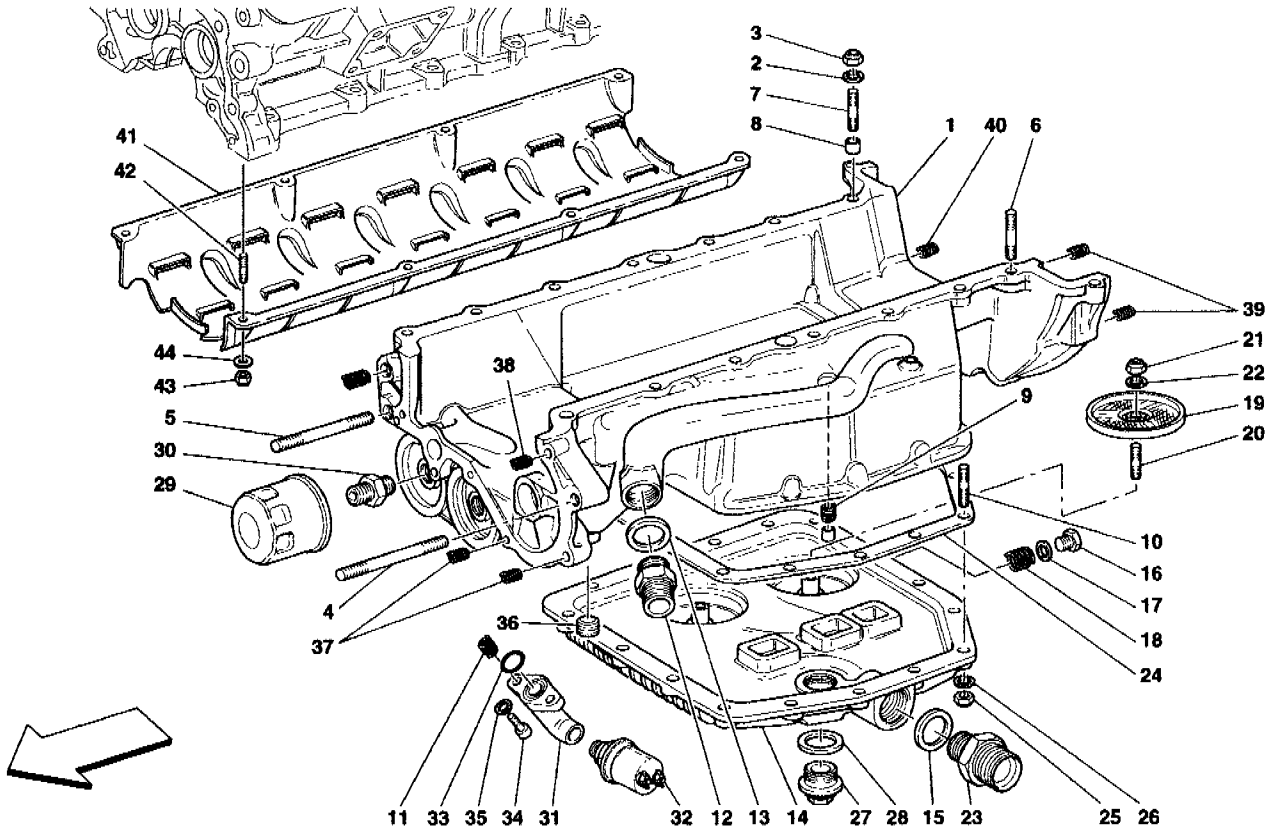

575 M Maranello - 25 - LUBRICATION - OIL SUMPS AND FILTERS

575 M Maranello - 25 - LUBRICATION - OIL SUMPS AND FILTERS

*	172465	1	COMPLETE OIL SUMP
1	165757	1	OIL SUMP -With complete oil sump-
2	12601374	14	WASHER
3	101139	14	NUT
4	13971134	1	STUD
5	153423	1	STUD
6	13543424	12	STUD
7	13543624	2	STUD
8	100041	2	CENTERING DOWEL
9	13525770	4	THREADED INSERT
10	13541224	16	STUD
11	13525470	2	THREADED INSERT
12	145085	1	UNION
13	144485	1	GASKET
14	154602	1	SUMP COVER
15	144485	1	GASKET
16	153903	1	OIL OUTLET PLUG
17	10280060	1	GASKET
18	13526570	1	THREADED INSERT
19	125308	2	OIL SUCTION FILTER
20	13540724	2	STUD
21	15896214	2	NUT
22	11197774	2	WASHER
23	138149	1	UNION
24	141960	1	GASKET
25	102741	16	NUT
26	12601274	16	WASHER
27	156144	1	THREADED PLUG
28	10303460	1	GASKET
29	141383	2	OIL FILTER CARTRIDGE -Not as spare part- -Replaced by 151323-
29	151323	2	OIL FILTER CARTRIDGE -Valid till stock exhaustion-
29	206166	2	OIL FILTER CARTRIDGE
30	141707	2	UNION
31	143866	1	SUPPORT
32	135940	1	OIL PRESSURE TRANSMITTER
33	132248	1	O.R. GASKET
34	14305324	2	SCREW
35	11197774	2	WASHER
36	10269850	2	PLUG
37	13525870	2	THREADED INSERT
38	13525570	4	THREADED INSERT
39	13525870	4	THREADED INSERT
40	13525570	3	THREADED INSERT
41	167016	1	ANTI-SHAKING OIL PANEL
42	13540824	8	STUD
43	14048115	8	NUT
44	14496424	8	WASHER