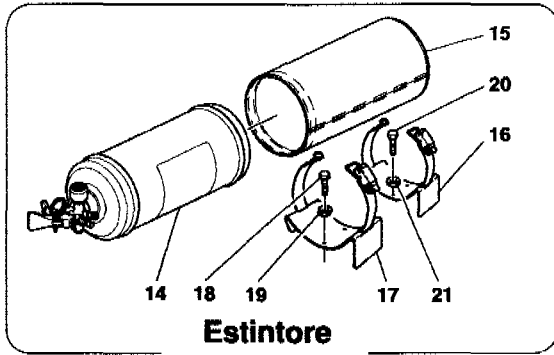

Estintore
Estinguisher