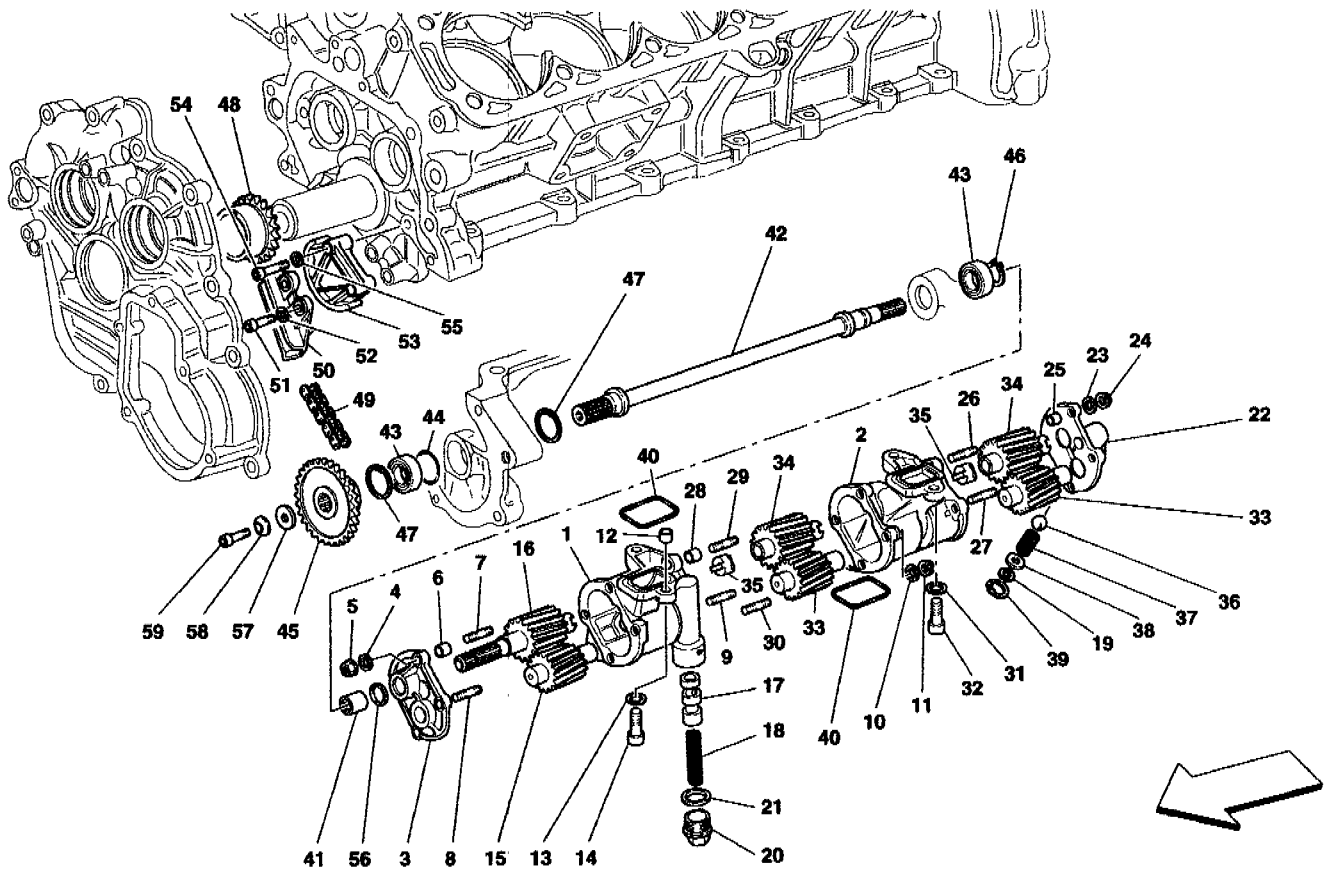

575 M Maranello - 24 - LUBRICATION - OIL PUMPS

575 M Maranello - 24 - LUBRICATION - OIL PUMPS

*	153197	1	COMPLETE DELIVERY PUMP BODY
1	154575	1	DELIVERY PUMP BODY -With complete delivery pump body-
*	153198	1	COMPLETE RECOVERY PUMP BODY
2	154567	1	RECOVERY PUMP BODY -With complete recovery pump body-
3	141837	1	DELIVERY PUMP COVER
4	11197774	4	WASHER
5	134041	4	NUT
6	102725	2	CENTERING DOWEL
7	13541124	2	STUD
8	13540824	2	STUD
9	11500224	1	STUD
10	153366	4	WASHER
11	132877	4	NUT
12	102704	2	CENTERING DOWEL
13	11193874	2	WASHER
14	14306524	2	SCREW
15	154518	1	DRIVEN GEAR
16	154519	1	DRIVING GEAR
17	156950	1	PISTON
18	137614	1	SPRING
19	168180	1	WASHER
20	156143	1	PLUG
21	10257460	1	GASKET
22	141838	1	RECOVERY PUMP COVER
23	11197774	4	WASHER
24	134041	4	NUT
25	102725	2	CENTERING DOWEL
26	13541224	2	STUD
27	13540924	1	STUD
28	102725	2	CENTERING DOWEL
29	13541124	2	STUD
30	13540824	1	STUD
31	11193874	2	WASHER
32	14306424	2	SCREW
33	154516	2	DRIVEN GEAR
34	154517	2	DRIVING GEAR
35	109309	2	COUPLING
36	121306	1	BALL
37	109980	1	SPRING FOR BALL
38	132772	1	SPACER
39	11057876	1	SEEGER RING
40	154588	5	O.R. GASKET
41	141252	1	COUPLING
42	157042	1	SHAFT
43	140915	2	BEARING
44	140071	1	O.R. GASKET
45	163750	1	DRIVEN GEAR
46	11066576	1	SEEGER RING
47	11058876	2	SEEGER RING
48	141459	1	DRIVING GEAR
49	163753	1	OIL PUMP CONTROL CHAIN
50	141525	1	CHAIN TENSIONER
51	14306424	2	SCREW
52	14499401	2	WASHER
53	152536	1	FIXED TENSION
54	14305521	2	SCREW
55	10569279	2	WASHER
56	11066376	2	SEEGER RING
57	106744	1	WASHER
58	11197774	1	WASHER
59	14305224	1	SCREW