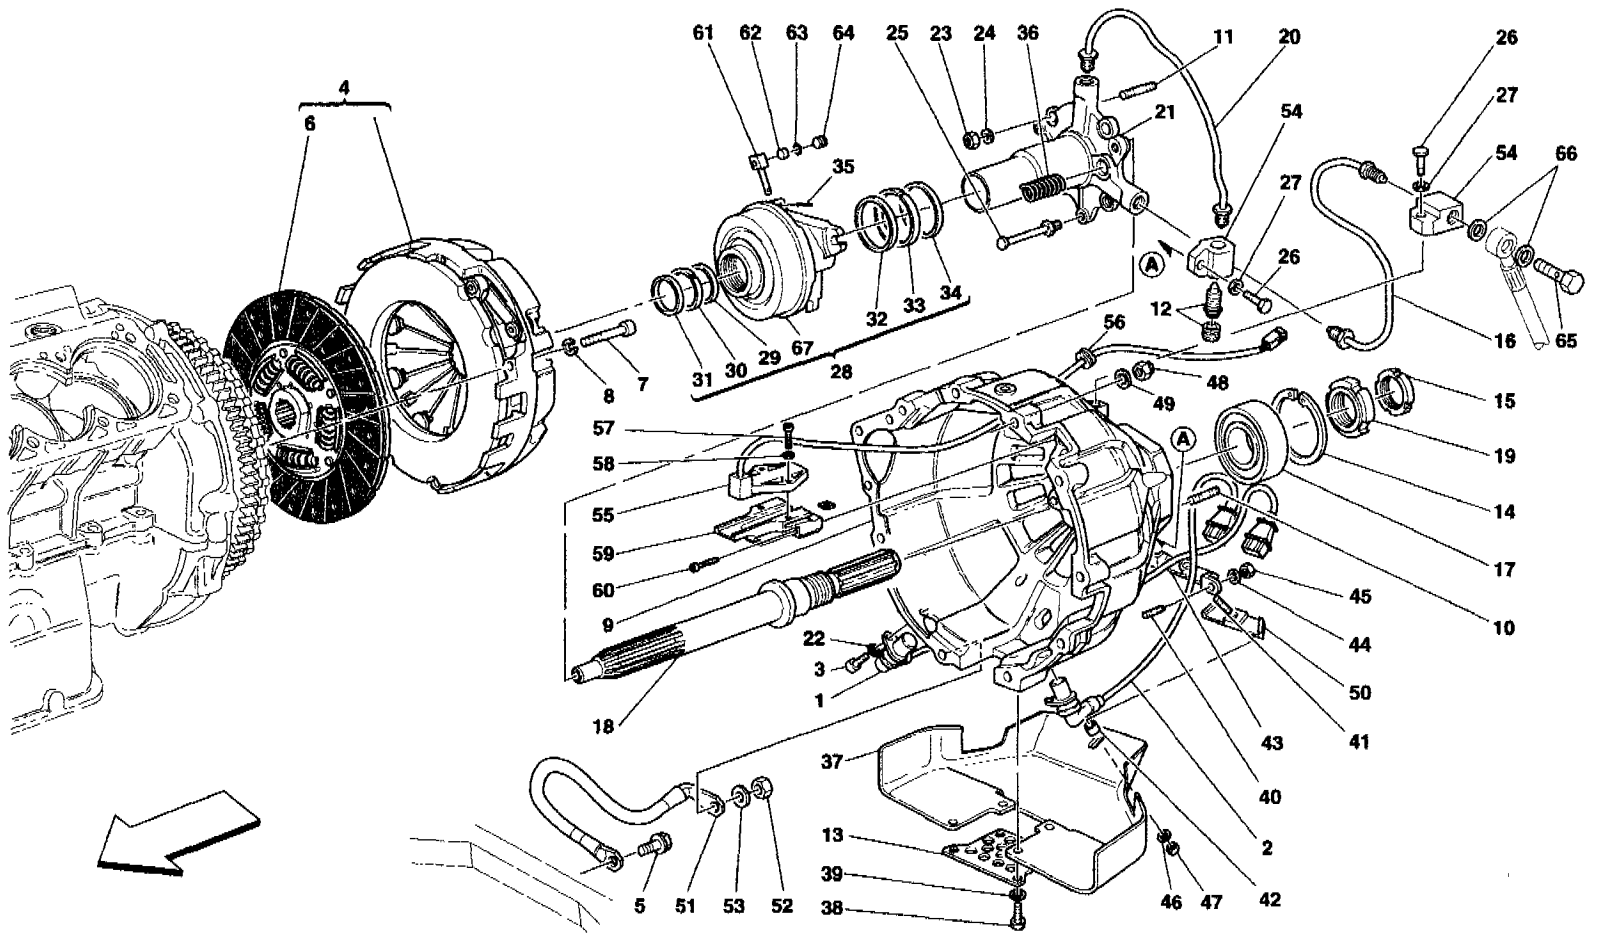

575 M Maranello - 29 - CLUTCH AND CONTROLS -Valid for F1-

1	189548	1	R.H. SIDE ANGULAR SPEED SENSOR
2	189540	1	L.H. SIDE ANGULAR SPEED SENSOR
3	14305124	2	SCREW
4	171592	1	COMPLETE CLUTCH -Not as spare part- -Replaced by 194775-
4	194775	1	COMPLETE CLUTCH
5	16296421	1	SCREW
6	153721	1	CLUTCH DISC -Not as spare part- -Replaced by 194776-
6	194776	1	CLUTCH DISC
7	14305974	9	SCREW
8	127494	9	WASHER
9	151601	1	COMPLETE CLUTCH HOUSING
9	168915	1	CLUTCH HOUSING -With complete clutch housing-
10	13546334	8	STUD
11	13543124	4	STUD
12	121699	1	BLEEDER SCREW
13	144441	1	CLUTCH HOUSING SMALL COVER
14	144511	1	STOP RING
15	165576	1	RING NUT
16	165759	1	OIL DELIVERY TUBE
17	145805	1	BEARING
18	165573	1	CLUTCH SHAFT
19	165575	1	RING NUT
20	165733	1	VENT PIPE
21	170411	1	FLANGE FOR SERVOMECHANISM
22	12601274	2	WASHER
23	133989	4	NUT
24	127496	4	WASHER
25	166650	3	STUD
26	10902624	2	SCREW
27	11181874	2	WASHER
28	192260	1	COMPLETE THRUST BEARING -Not as spare part now-
29	181838	1	SEAL RING
30	170416	1	RING
31	181837	1	SCRAPER RING
32	181828	1	SEAL RING
33	154507	1	RING
34	181836	1	SCRAPER RING
35	14158570	1	FLEXIBLE PIN
36	155207	2	PRELOAD SPRING
37	170115	1	SHIELD FOR FASE SENSOR PROTECTION
38	10977824	4	SCREW
39	12601174	4	WASHER
40	13540824	2	STUD
41	155177	1	STUD
42	155175	1	SPACER
43	154464	1	SUPPORT
44	12639724	2	WASHER
45	102741	2	NUT
46	11199274	1	WASHER
47	15896470	1	NUT
48	16100814	5	NUT
49	12601374	5	WASHER
50	146654	1	SUPPORT
51	155918	1	GROUND CABLE
52	15896470	1	NUT
53	11199274	1	WASHER
54	139471	2	UNION
55	182311	1	COMPLETE SENSOR KIT -Includes sensor + cable grommet