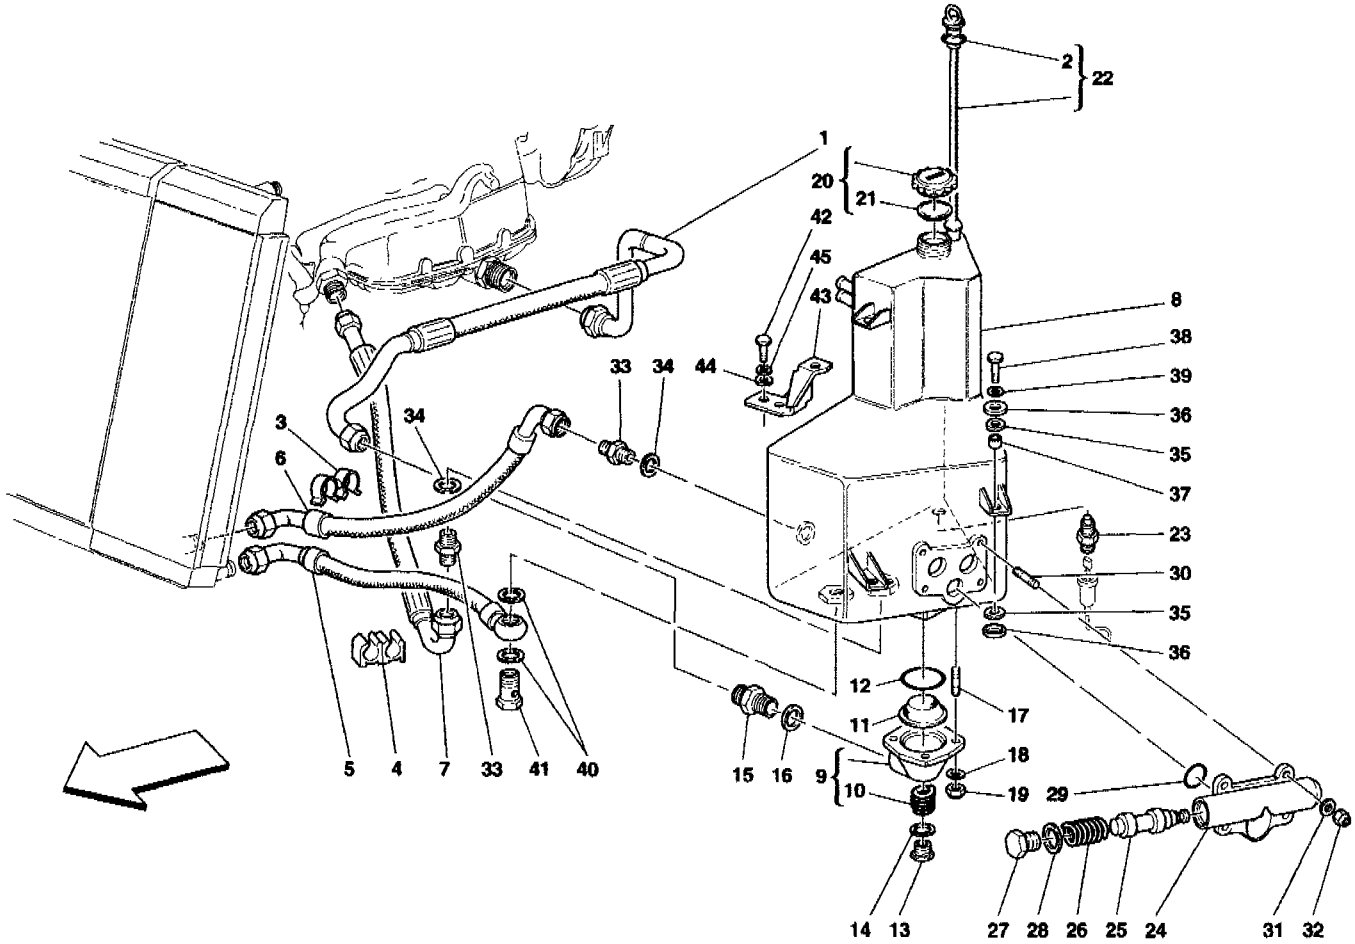

575 M Maranello - 23 - LUBRICATION SYSTEM - TANK

575 M Maranello - 23 - LUBRICATION SYSTEM - TANK

1	165910	1	DELIVERY HOSE FROM TANK TO PUMP
2	121813	1	O.R. GASKET
3	155960	1	FLEXIBLE CLIP
4	190219	1	SPRINGS
5	180809	1	DELIVERY HOSE FROM RESERVOIR TO RADIATOR
6	180810	1	RETURN HOSE FROM RADIATOR TO RESERVOIR
7	180811	1	RETURN HOSE FROM OIL SUMP TO TANK
8	184482	1	OIL TANK
9	151684	1	OIL SUCTION FAN
10	111352	1	THREADED INSERT
11	100332	1	OIL FILTER
12	125521	1	O.R. GASKET
13	10300711	1	OIL OUTLET PLUG
14	10257060	1	GASKET
15	138149	1	UNION
16	144485	1	GASKET
17	11500424	4	STUD
18	12601274	4	WASHER
19	102948	4	NUT
20	180590	1	COMPLETE PLUG
21	180585	1	GASKET
22	156667	1	COMPLETE OIL LEVEL INDICATOR ROD
23	104628	1	THERMISTOR
24	160759	1	VALVE BODY
25	163951	1	THERMOSTAT VALVE
26	136867	1	SPRING
27	136868	1	PLUG
28	10303460	1	GASKET
29	139934	3	O.R. GASKET
30	13540924	4	STUD
31	10519424	4	WASHER
32	102741	4	NUT
33	138150	2	UNION
34	144487	2	GASKET
35	107978	6	PAD
36	107979	6	CUP
37	107980	3	SPACER
38	16043834	3	SCREW
39	127496	3	WASHER
40	144487	2	GASKET
41	129809	1	UNION
42	16043434	2	SCREW
43	166931	1	BRACKET
44	14496524	2	WASHER
45	127496	2	WASHER