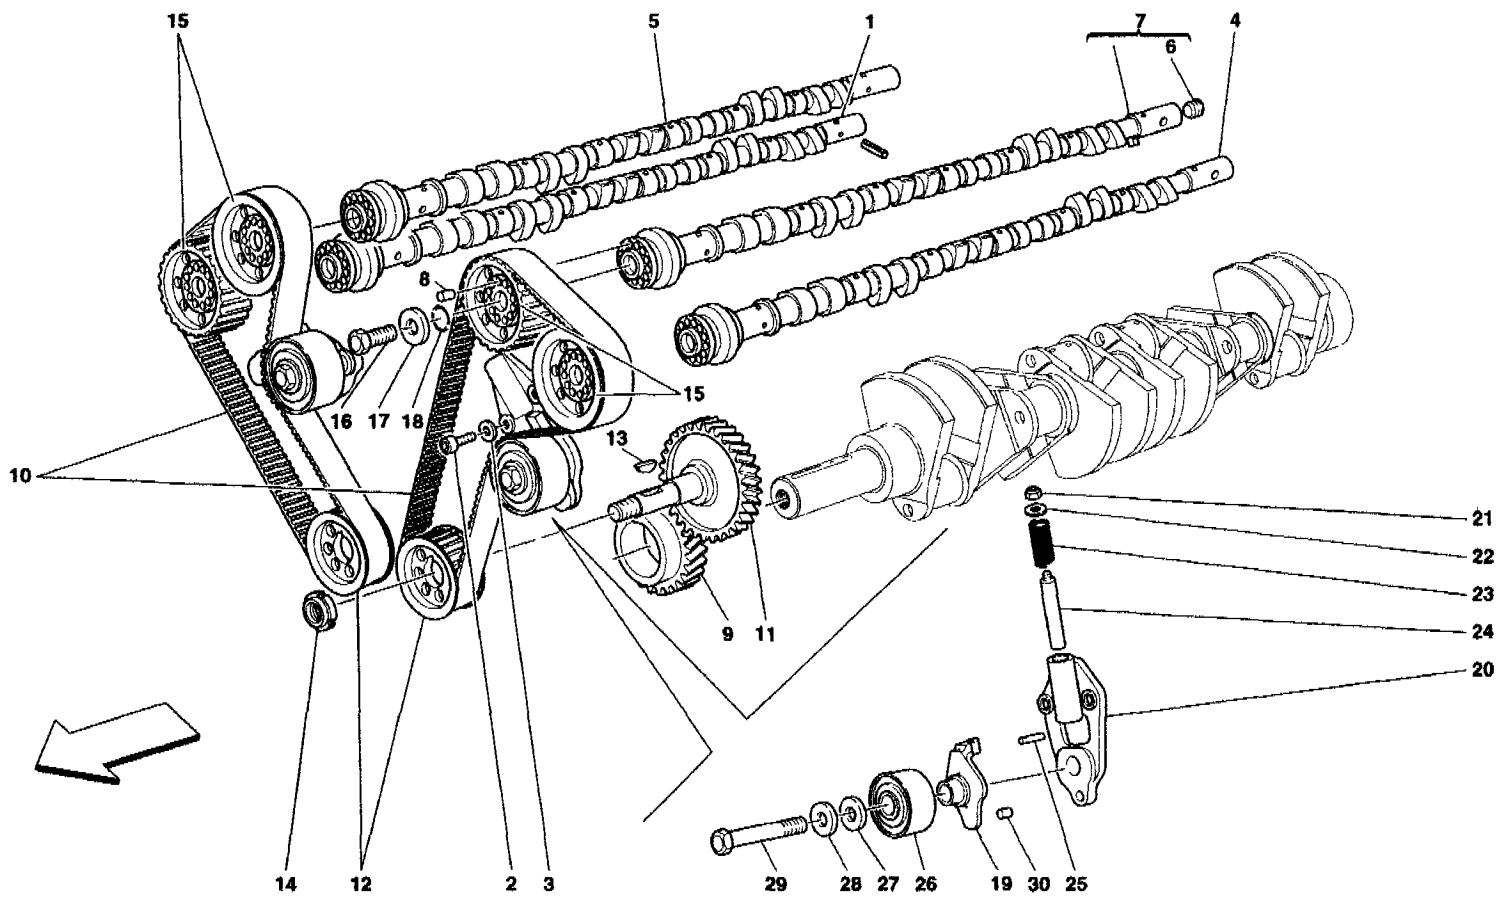

575 M Maranello - 6 - TIMING - CONTROLS

575 M Maranello - 6 - TIMING - CONTROLS

1	184688	1	COMPLETE R.H. EXHAUST CAM SHAFT -Valid till stock exhaustion-
1	208371	1	COMPLETE R.H. EXHAUST CAM SHAFT
2	14306424	4	SCREW
3	11193874	4	WASHER
4	184692	1	COMPLETE L.H. EXHAUST CAM SHAFT -Valid till stock exhaustion-
4	208373	1	COMPLETE L.H. EXHAUST CAM SHAFT
5	184686	1	COMPLETE R.H. INDUCTION DISTRIBUTION CAM SHAFT -Valid till stock exhaustion-
5	208369	1	COMPLETE R.H. INDUCTION DISTRIBUTION CAM SHAFT
6	10269550	3	THREADED PLUG
7	184690	1	COMPLETE L.H. INDUCTION DISTRIBUTION CAM SHAFT -Valid till stock exhaustion-
7	208372	1	COMPLETE L.H. INDUCTION DISTRIBUTION CAM SHAFT
8	114803	4	DOWEL
9	168702	1	DRIVING GEAR
10	187744	2	TIMING CONTROL BELT
11	168701	2	DRIVEN GEAR
12	149928	2	CONTROL TIMING GEAR
13	10206320	2	DISC KEY
14	104919	2	RING NUT
15	159382	4	DRIVEN GEAR
16	146540	4	SCREW
17	114802	4	WASHER
18	114808	4	O.R. GASKET
19	171060	2	PLATE
20	149346	2	BELT TIGHTENER BODY
21	102948	2	NUT
22	121558	2	WASHER
23	121249	2	SPRING FOR BELT STRETCHER
24	121047	2	PIN
25	13933570	2	PIN
26	171057	2	PULLEY FOR BELT TIGHTENING
27	111460	2	SPACER
28	102824	2	WASHER
29	149461	2	SCREW
30	125717	2	DOWEL