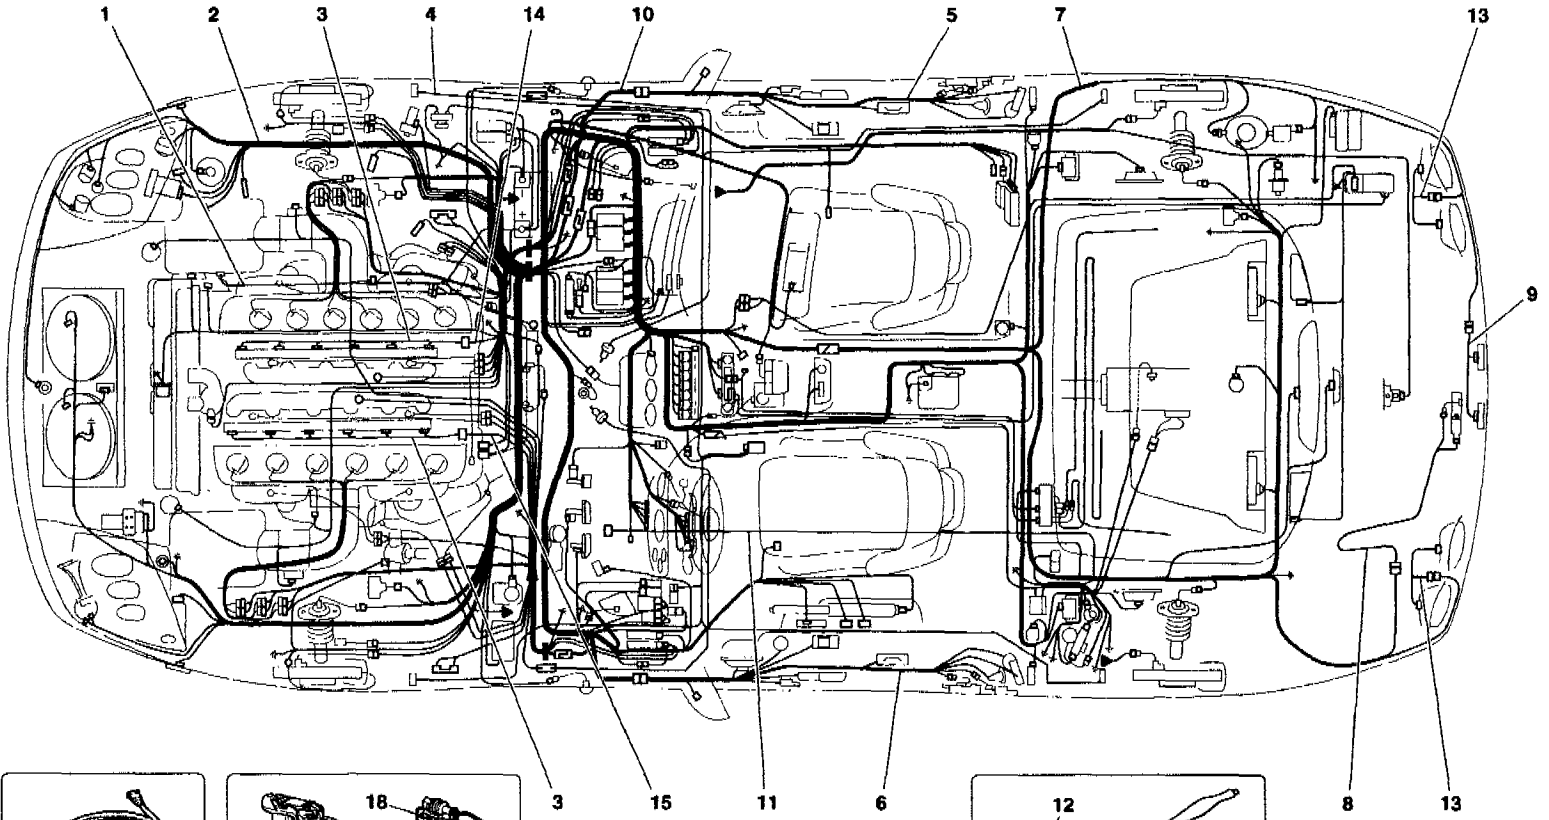

575 M Maranello - 133 - ELECTRICAL SYSTEM

Vale per versione HGTC
Valid for HGTC version

No per F1
Not for F1

CND

575 M Maranello - 133 - ELECTRICAL SYSTEM

1	183062	1	CONNECTION CABLES FOR MOTOR DEVICES -Not for GD-
1	189491	1	CONNECTION CABLES FOR MOTOR DEVICES -Valid for GD-
2	188920	1	ABS-FRONT CABLES -Not for GD- -Not as spare part- -Replaced by 200682-
2	200682	1	ABS-FRONT CABLES -Not for GD-
2	189519	1	ABS-FRONT CABLES -Valid for GD- -Not as spare part- -Replaced by 200681-
2	200681	1	ABS-FRONT CABLES -Valid for GD-
3	182192	2	INJECTORS CONNECTING CABLES
4	185185	1	TYRES PRESSURE CONTROL CABLES -Not for GD and J- -Not as spare part- -Replaced by 200727-
4	200727	1	TYRES PRESSURE CONTROL CABLES -Not for GD and J-
4	189729	1	TYRES PRESSURE CONTROL CABLES -Valid for GD- -Not for J- -Not as spare part- -Replaced by 200726-
4	200726	1	TYRES PRESSURE CONTROL CABLES -Valid for GD- -Not for J-
5	193196	1	PASSENGER SIDE DOOR CONNECTION CABLES -Not as spare part- -Replaced by 200688-
5	200688	1	PASSENGER SIDE DOOR CONNECTION CABLES
6	193195	1	DRIVER SIDE DOOR CONNECTION CABLES -Not for GD- -Not as spare part- -Replaced by 200687-
6	200687	1	DRIVER SIDE DOOR CONNECTION CABLES -Not for GD-
6	193844	1	DRIVER SIDE DOOR CONNECTION CABLES -Valid for GD- -Not as spare part- -Replaced by 200686-
6	200686	1	DRIVER SIDE DOOR CONNECTION CABLES -Valid for GD-
7	191261	1	REAR CABLES -Not as spare part- -Replaced by 200685-
7	200685	1	REAR CABLES
8	183283	1	REAR HOOD OPENING CONNECTING CABLES -Not as spare part- -Replaced by 200720-
8	200720	1	REAR HOOD OPENING CONNECTING CABLES
9	174492	1	CABLES FOR NUMBER PLATE LIGHTS -Not for USA and CDN-