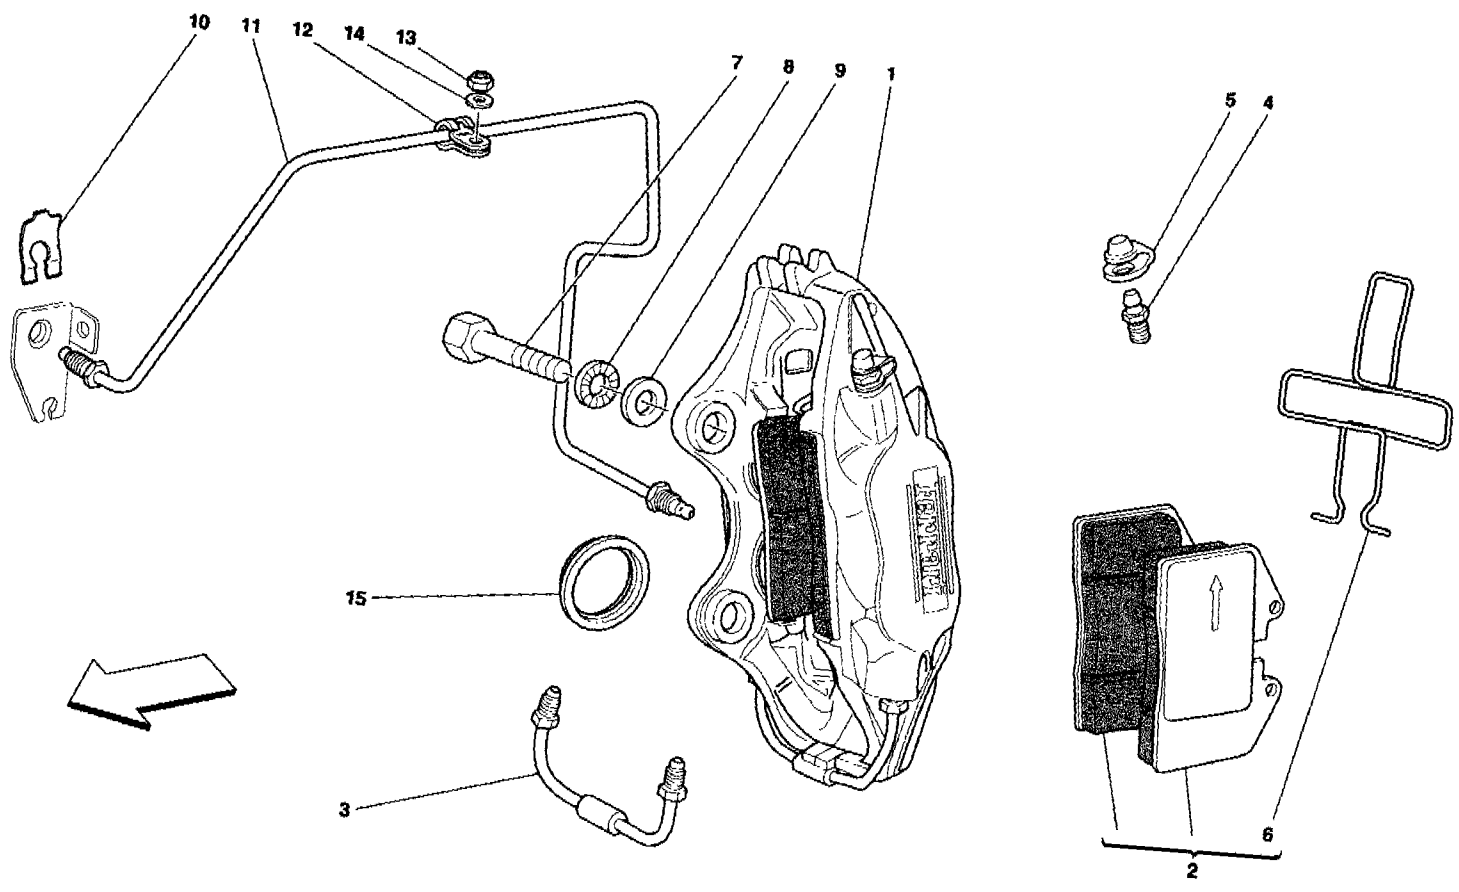

575 M Maranello - 47 - CALIPER FOR REAR BRAKE