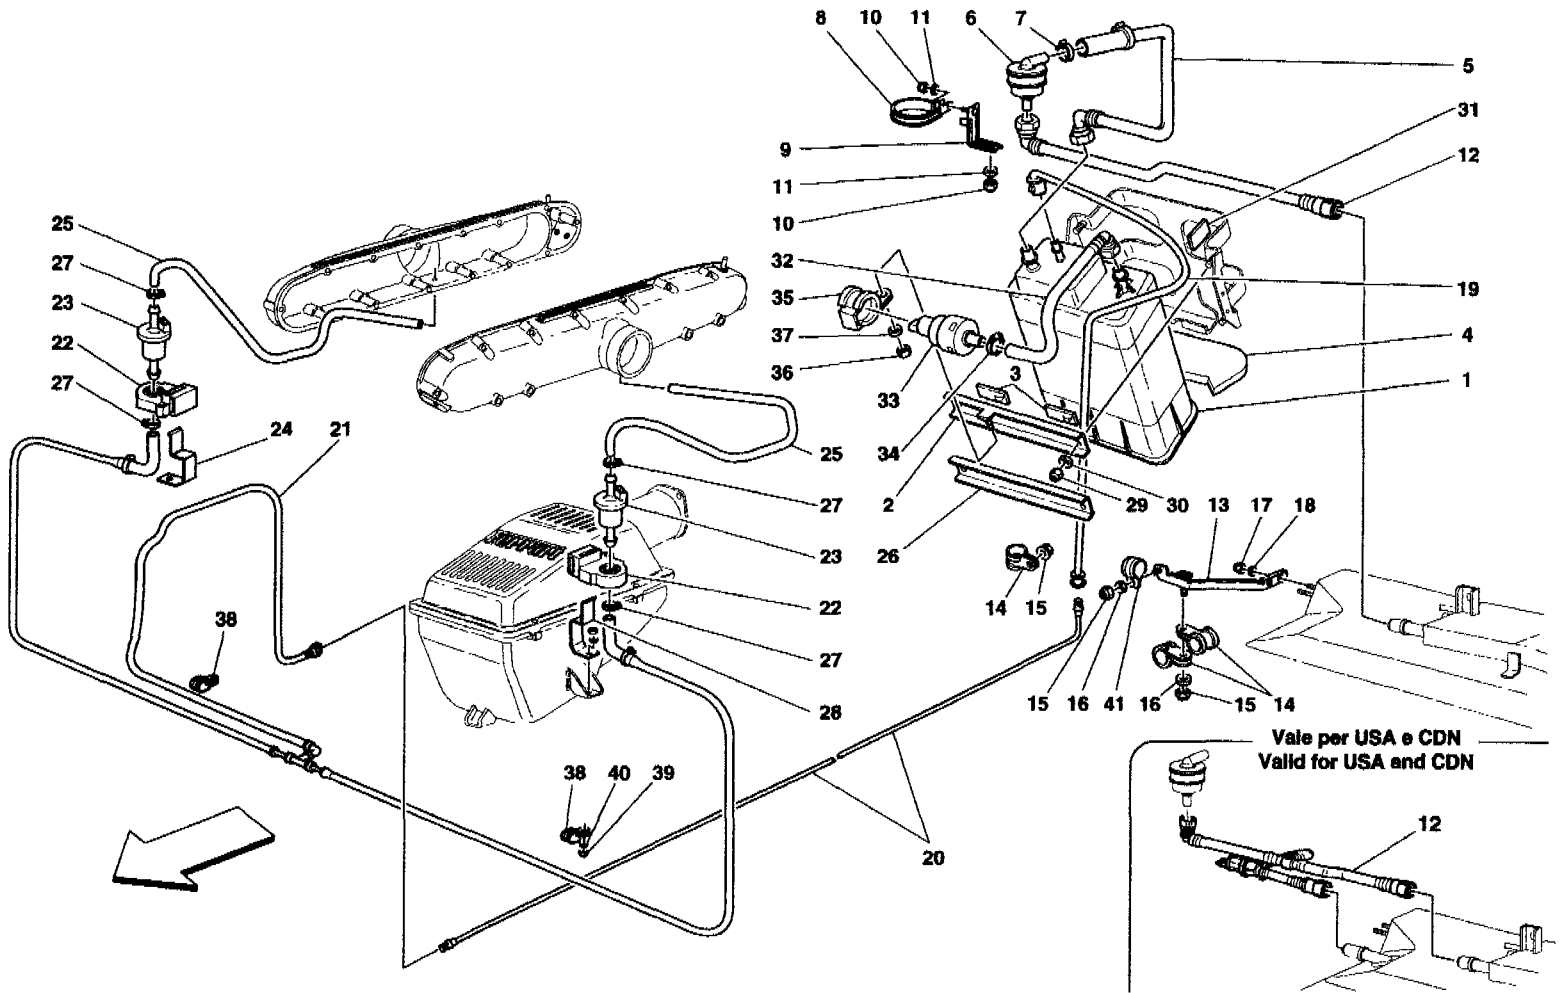

575 M Maranello - 14 - ANTIEVAPORATION DEVICE