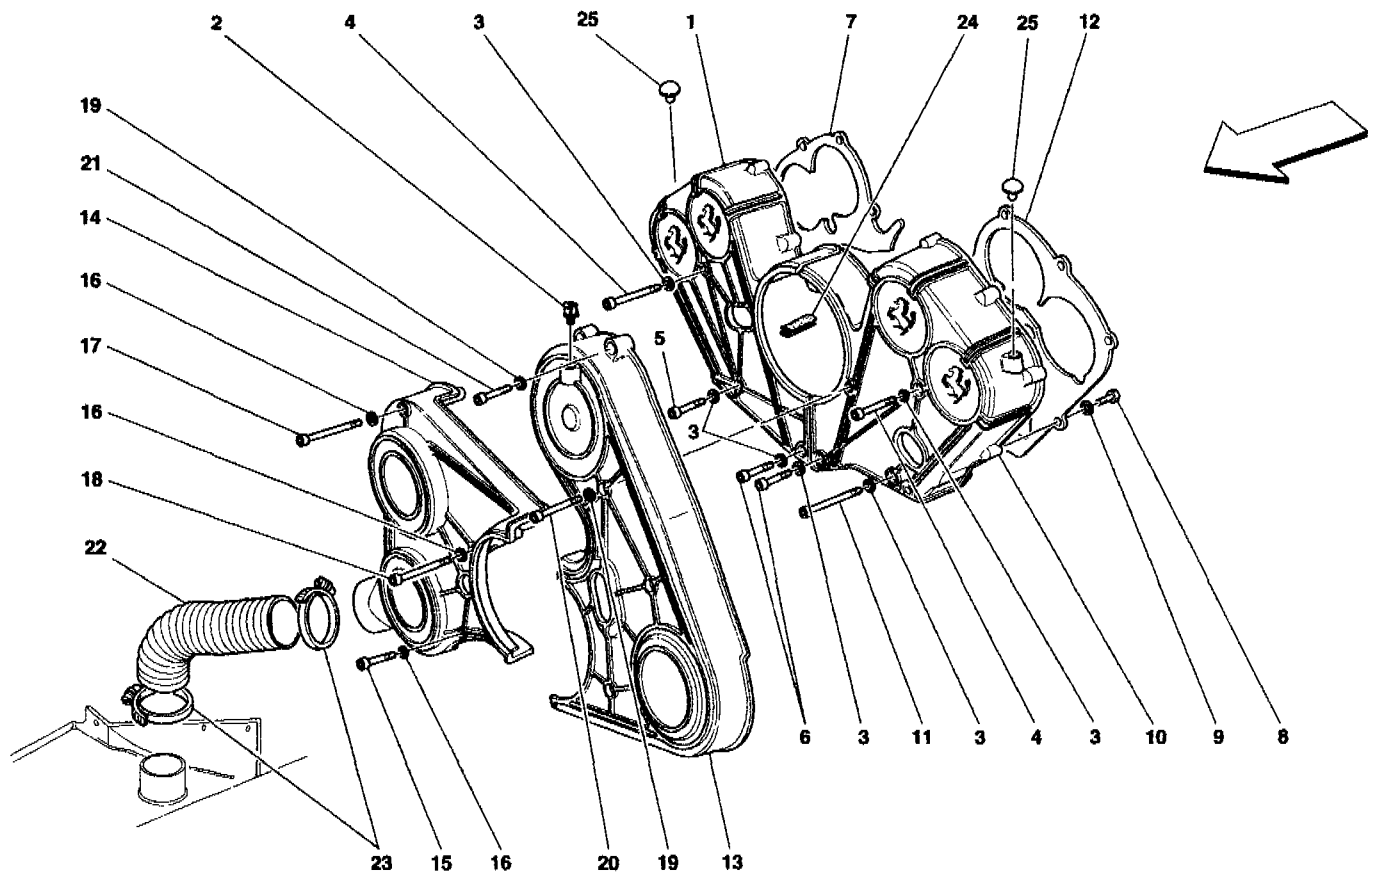

575 M Maranello - 8 - ENGINE COVERS

575 M Maranello - 8 - ENGINE COVERS

1	155422	1	R.H. COVER
2	14573987	2	CLIP
3	12604274	6	WASHER
4	156829	2	SCREW
5	156828	1	SCREW
6	156830	2	SCREW
7	155819	1	R.H. PROTECTION
8	10977724	11	SCREW
9	12637824	11	WASHER
10	155479	1	L.H. COVER
11	156839	1	SCREW
12	155820	1	L.H. PROTECTION
13	155576	1	GUARD FOR BELT PROTECTION
14	166919	1	GUARD FOR BELT PROTECTION
15	156830	1	SCREW
16	12604274	3	WASHER
17	156832	1	SCREW
18	156829	1	SCREW
19	12604274	5	WASHER
20	156831	3	SCREW
21	156830	2	SCREW
22	187425	1	CONVEYOR TUBE
23	13000890	2	SCREW COLLAR
24	156786	1	GASKET
25	199118	2	FIXING BUTTON