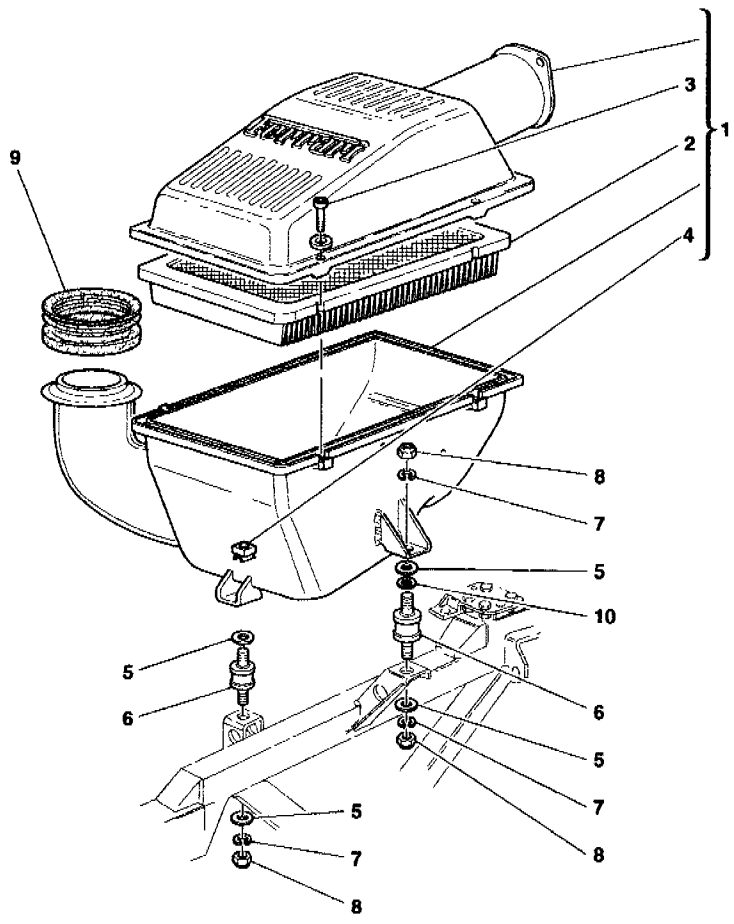

575 M Maranello - 19 - AIR INTAKE

• 575 M Maranello - 19 - AIR INTAKE

1	183874	1	COMPLETE R.H. AIR INTAKE
1	183875	1	COMPLETE L.H. AIR INTAKE
2	180935	2	AIR FILER
3	157757	4	SCREW
4	14074790	2	NUT
5	12643724	12	WASHER
6	142202	6	ANTI-VIBRATION SUPPORT
7	127494	10	WASHER
8	15896214	10	NUT
9	165855	2	CONVEYOR BELLOWS
10	12640624	6	WASHER