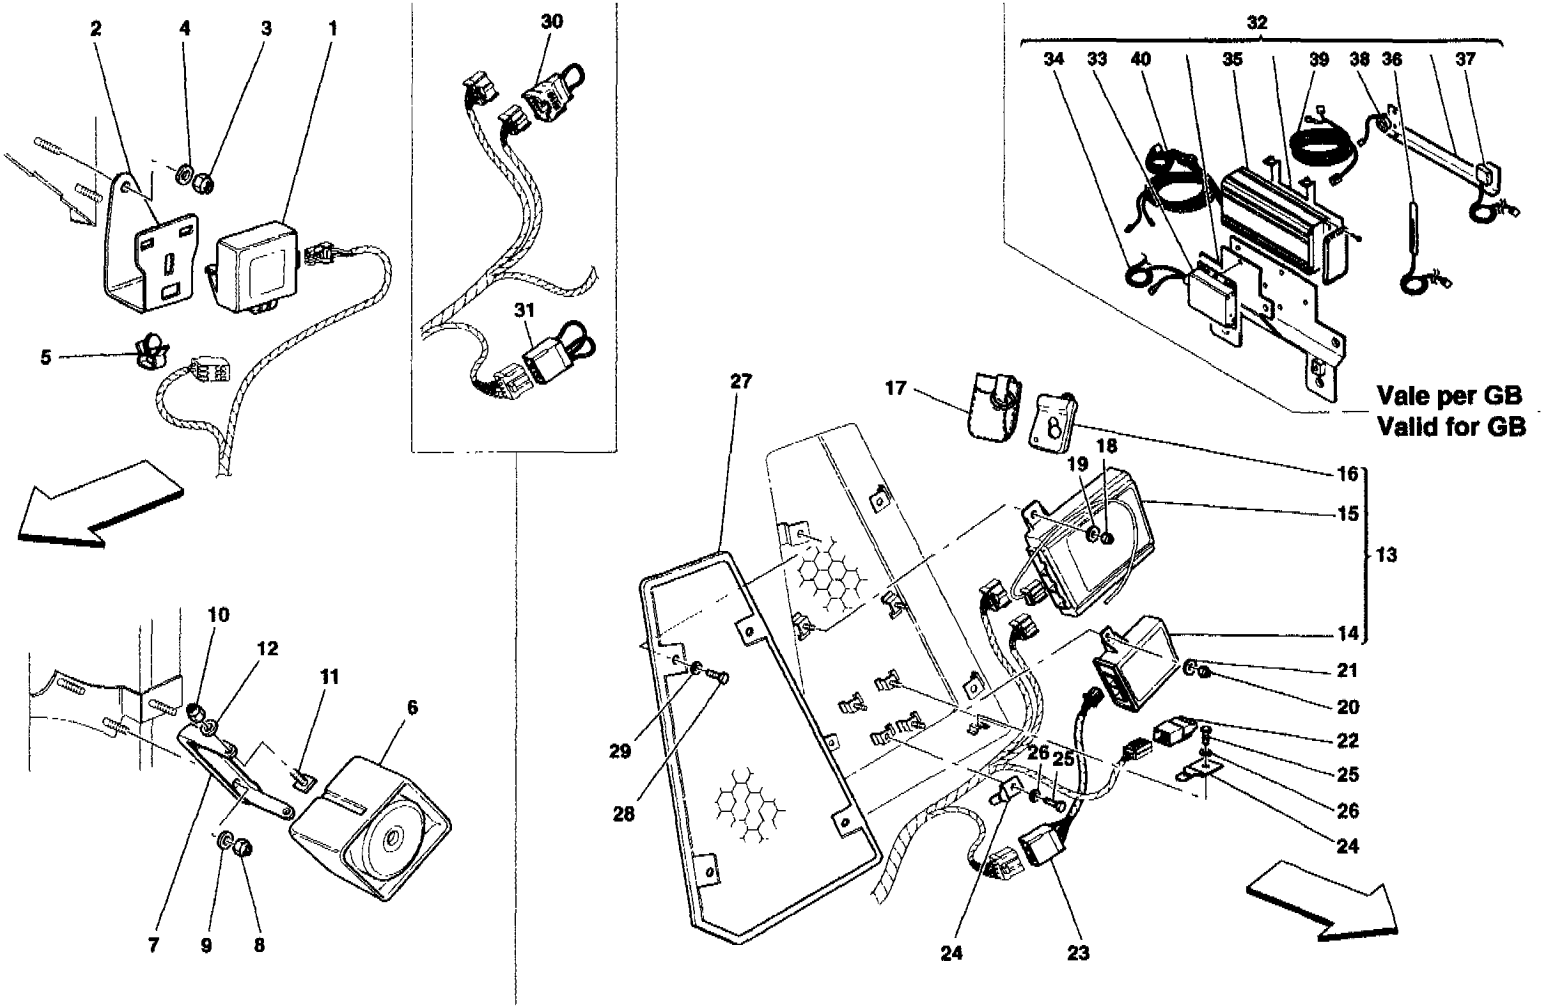

575 M Maranello - 138 - ANTI-THEFT ELECTRICAL BOARDS AND DEVICES

575 M Maranello - 138 - ANTI-THEFT ELECTRICAL BOARDS AND DEVICES

1	177149	1	ANTI-LIFT SENSOR -Not as spare part- -Replaced by 203327-
1	203327	1	ANTI-LIFT SENSOR
2	183349	1	SENSOR FIXING BRACKET -Not for GD-
2	194895	1	SENSOR FIXING BRACKET -Valid for GD-
3	102741	2	NUT
4	12644424	2	WASHER
5	14569480	2	CABLES RETAINING CLIP
6	177148	1	SIREN
7	179302	1	SIREN FIXING BRACKET
8	102948	2	NUT
9	216096	1	ADR UNIT CONTROL STATION -Valid for GB-
10	102948	2	NUT
11	179810	2	SCREW
12	12646601	2	WASHER
13	182131	1	COMPLETE ANTI-THEFT ELECTRICAL BOARDS KIT -Not for D, CH, B, NL, GB, IRL, USA, CDN, AUS- -For countries ... , see note "1"-
13	182132	1	COMPLETE ANTI-THEFT ELECTRICAL BOARDS KIT -Valid for D-
13	182133	1	COMPLETE ANTI-THEFT ELECTRICAL BOARDS KIT -Valid for CH-
13	182134	1	COMPLETE ANTI-THEFT ELECTRICAL BOARDS KIT -Valid for B-
13	182135	1	COMPLETE ANTI-THEFT ELECTRICAL BOARDS KIT -Valid for NL-
13	182136	1	COMPLETE ANTI-THEFT ELECTRICAL BOARDS KIT -Valid for GB and IRL-
13	182137	1	COMPLETE ANTI-THEFT ELECTRICAL BOARDS KIT -Valid for USA, CDN, AUS and for countries ... , see note "2"-
13	171851	1	REMOTE KIT -For countries ... , see note "1"-
13	171852	1	REMOTE KIT -For countries ... , see note "2"-
14	168509	1	INTERFACE ELECTRONIC CONTROL STATION -Not as a spare part- -With the complete anti-theft ECU-
15	168508	1	ANTI-THEFT ELECTRICAL BOARDS (Freq. 433 MHz)-Not as a spare part- -With the complete anti-theft ECU-
15	176004	1	ANTI-THEFT ELECTRICAL BOARDS (Freq. 315 MHz)-Not as a spare part- -With the complete anti-theft ECU-
16	165584	1	"MASTER" REMOTE CONTROL (RED) -Not as spare part- -With the remote control Kit 171851 or the complete anti-theft ECU Kit-
16	165016	1	"SLAVE" REMOTE CONTROL (BLACK) -Not as spare part- -With the remote control Kit 171851 or the complete anti-theft ECU Kit-