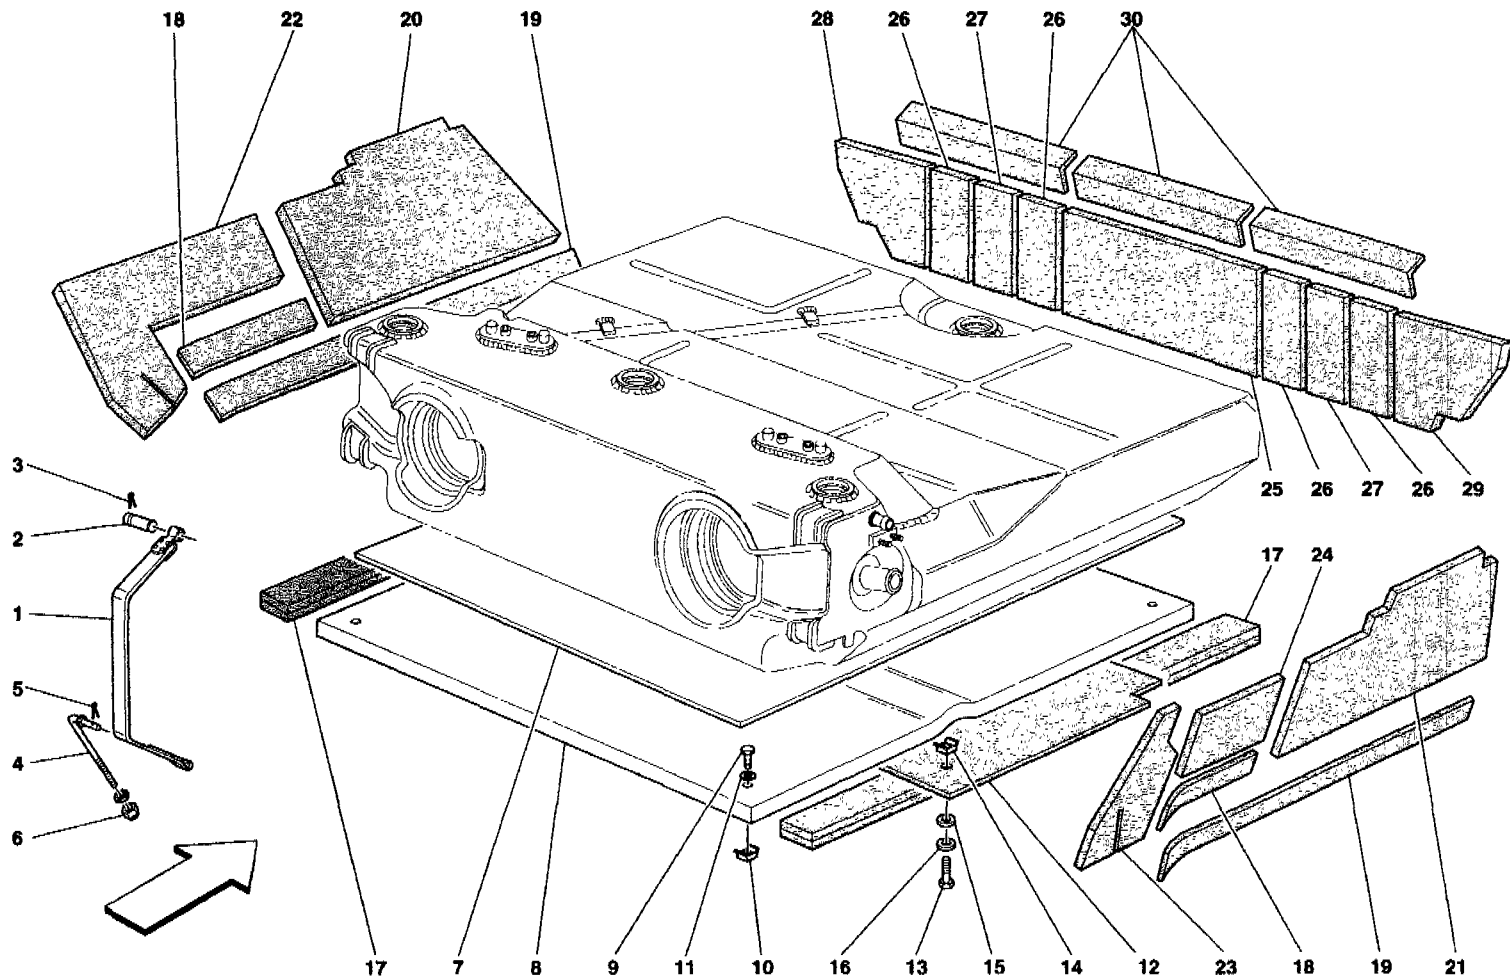

575 M Maranello - 13 - FUEL TANK -INSULATION AND PROTECTION

575 M Maranello - 13 - FUEL TANK -INSULATION AND PROTECTION

1	181692	2	FUEL TANK FASTENER
2	103447	2	PIN
3	10796440	4	SPLIT PIN
4	127529	2	THREADED TIE ROD
5	10796440	2	SPLIT PIN
6	104030	2	NUT
7	66718200	1	UNDER TANK SHIELD
8	66718000	1	SHIELD FOR TANK PROTECTION
9	10902424	4	SCREW
10	65774200	4	NUT WITH CAGE
11	12643724	4	WASHER
12	66870800	1	TANK LOWER INSULATION
13	10902124	2	SCREW
14	65774200	2	NUT WITH CAGE
15	12624977	2	WASHER
16	127494	2	WASHER
17	192019	2	RUBBER THICKNESS
18	183685	2	RUBBER THICKNESS
19	183387	2	RUBBER THICKNESS
20	66626800	1	L.H. FRONT LATERAL INSULATION FOR TANK COMPARTMENT
21	66626900	1	R.H. FRONT LATERAL INSULATION FOR TANK COMPARTMENT
22	66717800	1	L.H. REAR LATERAL INSULATION FOR TANK COMPARTMENT
23	66717700	1	R.H. REAR LATERAL INSULATION FOR TANK COMPARTMENT
24	66847600	1	R.H. CENTRAL LATERAL INSULATION FOR TANK COMPARTMENT
25	66627200	1	CENTRAL FRONT INSULATION FOR TANK COMPARTMENT
26	142798	4	RUBBER THICKNESS
27	66627100	2	R.H. AND L.H. FRONT INSULATION FOR TANK COMPARTMENT
28	66627000	1	L.H. FRONT OUTER INSULATION FOR TANK COMPARTMENT
29	66626900	1	R.H. FRONT OUTER INSULATION FOR TANK COMPARTMENT
30	181377	3	RUBBER THICKNESS