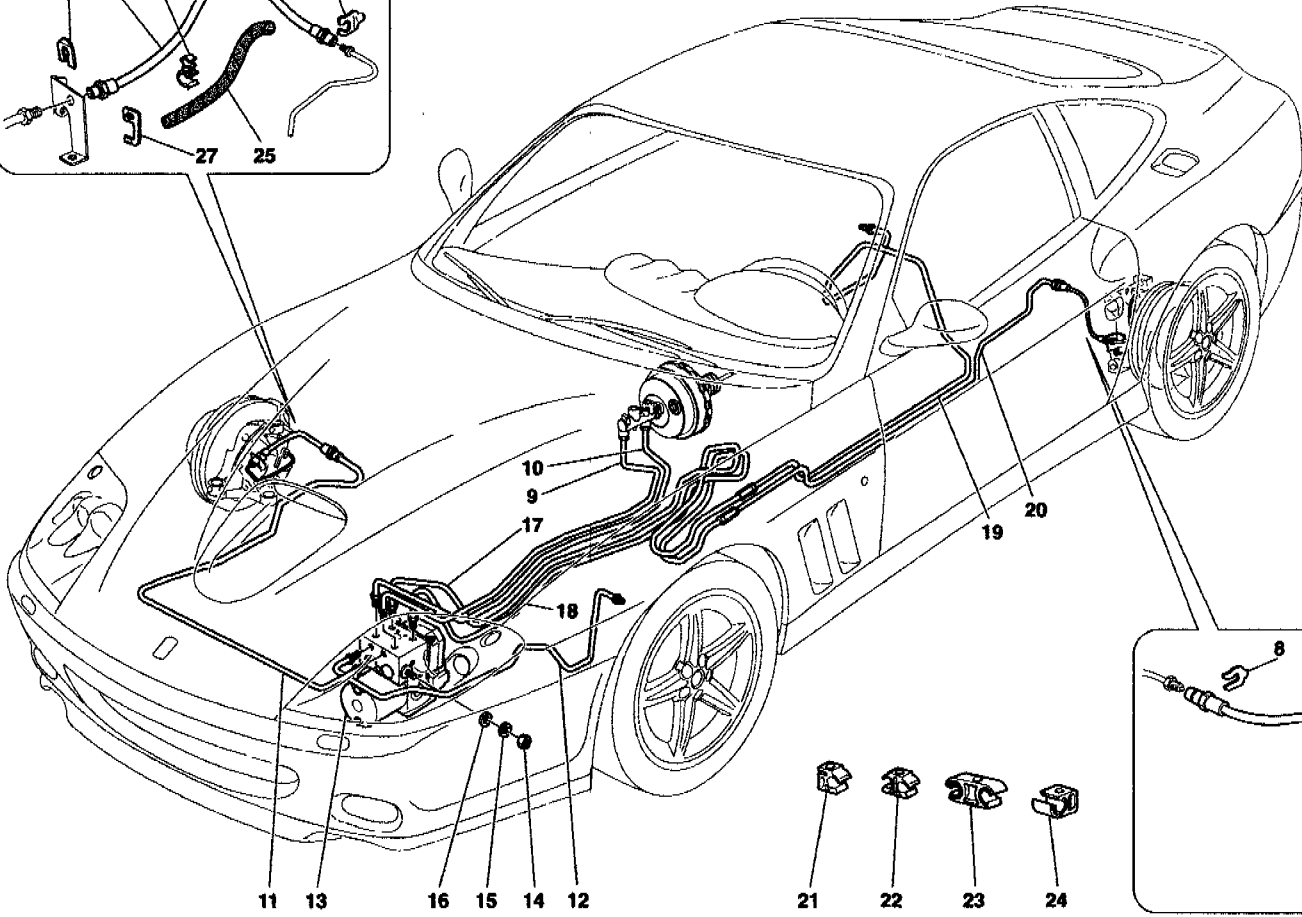

575 M Maranello - 44 - BRAKE SYSTEM -Not for GD-

575 M-Maranello - 44 - BRAKE SYSTEM -Not for GD-

1	137313	2	HOSE
2	116374	2	FIXING CLIP
3	168148	2	REAR SENSOR PROTECTION
4	60909500	4	SCREW
5	127494	4	WASHER
6	14496424	4	WASHER
7	116373	2	REAR HOSE
8	116374	2	CLIP
9	182979	1	BRAKE PIPE FROM FRONT PUMP TO CONTROL STATION -Not as spare part- -Replaced by 212522 for L.H.D. -
9	212522	1	BRAKE PIPE FROM FRONT PUMP TO CONTROL STATION -Not for GD-
10	182255	1	BRAKE PIPE FROM REAR PUMP TO CONTROL STATION -Not as spare part- -Replaced by 212520 for L.H.D.-
10	212520	1	BRAKE PIPE FROM REAR PUMP TO CONTROL STATION -Not for GD-
11	182980	1	R.H. BRAKE PIPE FROM CONTROL STATION TO FRONT HOSE -Not as spare part- -Replaced by 212523-
11	212523	1	R.H. BRAKE PIPE FROM CONTROL STATION TO FRONT HOSE
12	182981	1	L.H. BRAKE PIPE FROM CONTROL STATION TO FRONT HOSE -Not as spare part- -Replaced by 212524-
12	212524	1	L.H. BRAKE PIPE FROM CONTROL STATION TO FRONT HOSE
13	191996	1	ABS/ASR HYDRAULIC/ELECTRONIC CONTROL STATION
14	16100814	2	NUT
15	127496	2	WASHER
16	12638524	2	WASHER
17	185676	1	BRAKE PIPE FROM CONTROL STATION TO R.H. REAR RIGID PIPE -Not as spare part- -Replaced by 212521 for L.H.D.-
17	212521	1	BRAKE PIPE FROM CONTROL STATION TO R.H. REAR RIGID PIPE -Not for GD-
18	185677	1	BRAKE PIPE FROM CONTROL STATION TO L.H. REAR RIGID PIPE -Not as spare part- -Replaced by 212525 for L.H.D.-
18	212525	1	BRAKE PIPE FROM CONTROL STATION TO L.H. REAR RIGID PIPE -Not for GD-
19	187041	1	BRAKE PIPE TO R.H. REAR HOSE -Not as spare part- -Replaced by 212526 for L.H.D.-
19	212526	1	BRAKE PIPE TO R.H. REAR HOSE -Not for GD-
20	187042	1	BRAKE PIPE TO L.H. REAR HOSE -Not as spare part- -Replaced by 212527 for L.H.D. and 212537 for R.H.D.-
20	212527	1	BRAKE PIPE TO L.H. REAR HOSE -Not for GD-
21	141505	2	CLIP
22	143055	6	CLIP
23	169476	6	CLIP
24	169477	6	CLIP