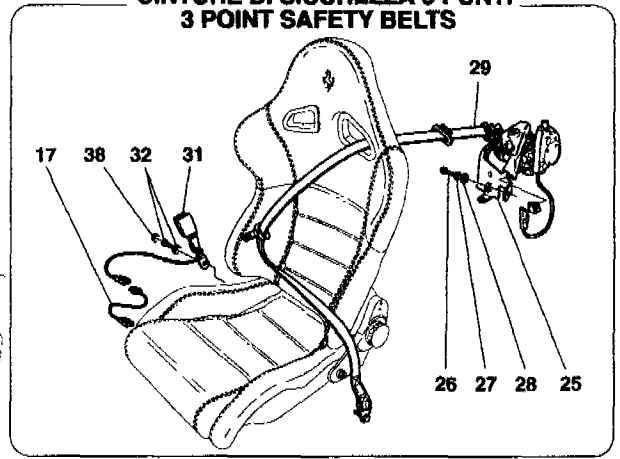

CINTURE DI SICUREZZA 3 PUNTI
3 POINT SAFETY BELTS