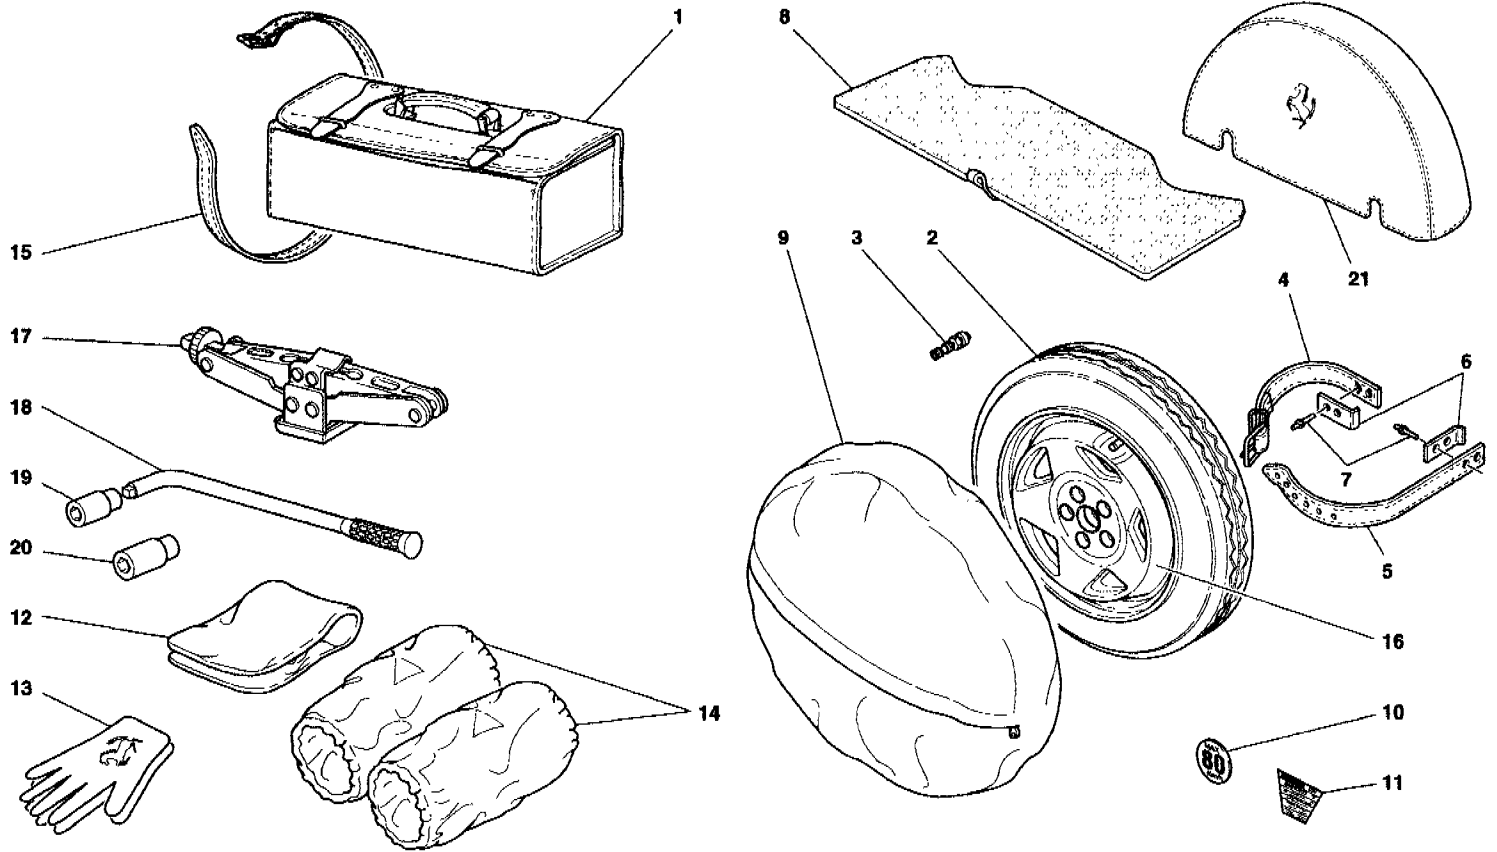

575 M Maranello - 65 - SPARE WHEEL AND ACCESSORIES

575 M Maranello - 65 - SPARE WHEEL AND ACCESSORIES

*	-	171488	1	COMPLETE EMERGENCY TOOL KIT BAG
1		159545	1	EMPTY TOOL KIT BAG
2		-	1	TYRE GOOD-YEAR T125/80 R17 -Not as spare part-
3		174258	1	VALVE
4		65122800	2	BELT WITH BUCKLE
5		65122900	2	BELT
6		65123000	4	SMALL PLATE
7		61741600	8	RIVET
8		65504200	1	TRUNK BOTTOM COVER
9		65252900	1	COVER FOR WHEEL
10		153815	1	ADHESIVE PLATE -Not for USA and CDN-
11		139886	1	ADHESIVE PLATE -Valid for USA and CDN-
12		65253100	1	ACCESSORIES ENVELOPE
13		65253300	1	GLOVES
14		65253200	1	SLEEVE
15		65123200	1	BELT FOR TOOL BAG
16		171989	1	SPARE WHEEL RIM 3"1/2 B X 17"
17		171489	1	JACK
18		171490	1	KEY
19		171491	1	SOCKET WRENCH 17/19
20		171492	1	SOCKET WRENCH FOR WHEEL SCREWS
21		655043..	1	LEATHER COVER

For particular colour matchings, make order by Fax or E-m@il, specifying serial number. - See "INNER TRIMS CAR CODES" table for codes of parts covered in leather or moquette.