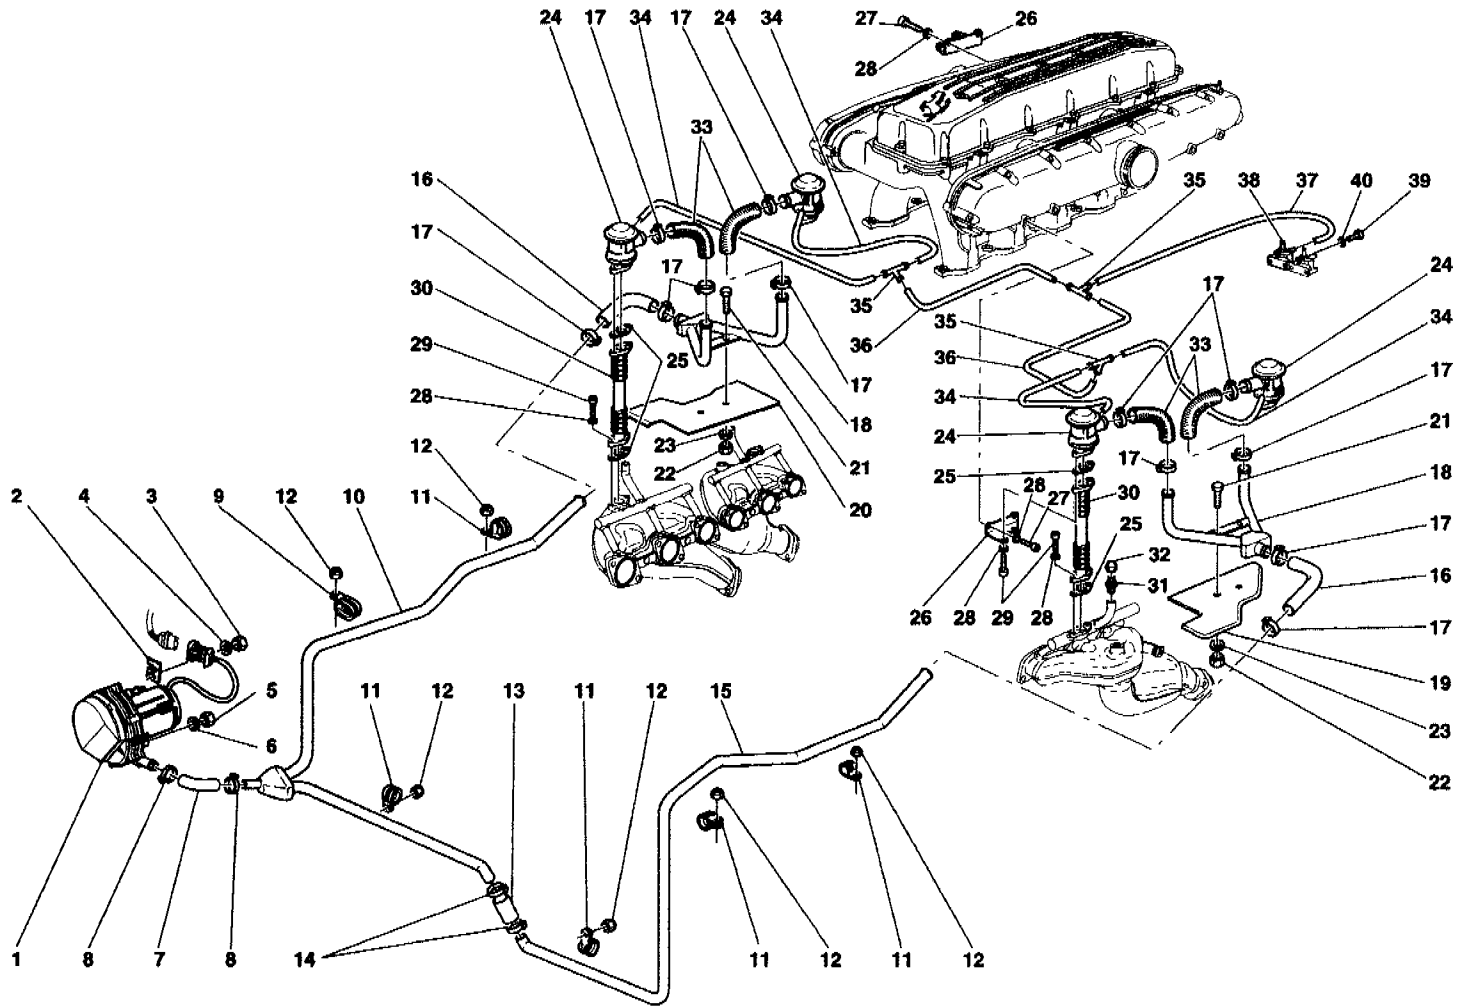

575 M Maranello - 17 - SECONDARY AIR PUMP

575 M.Maranello - 17 - SECONDARY AIR PUMP

1	181197	1	SECONDARY AIR PUMP
2	156198	1	CLIP
3	169180	1	NUT
4	12637824	1	WASHER
5	15896214	3	NUT
6	12601274	3	WASHER
7	186497	1	SLEEVE
8	178054	2	CLAMP
9	61712500	1	BRACKET WITH SHEATH
10	186165	1	RIGID PIPE FOR R.H. SIDE AIR VALVE
11	10441790	5	BRACKET WITH SHEATH
12	102948	6	NUT
13	155116	1	SLEEVE
14	178054	2	CLAMP
15	182554	1	RIGID PIPE FOR L.H. SIDE AIR VALVE
16	154652	2	CURVED SLEEVE
17	178054	12	CLAMP
18	186164	2	3-WAY RIGID PIPE
19	183727	1	R.H. PROTECTION SHIELD
19	195095	1	-Valid till stock exhaustion- R.H. PROTECTION SHIELD
20	183728	1	-Valid after stock exhaustion of 183727- L.H. PROTECTION SHIELD
20	195096	1	-Valid till stock exhaustion- L.H. PROTECTION SHIELD
21	10902124	4	-Valid after stock exhaustion of 183728- SCREW
22	14058411	4	NUT
23	12643724	4	WASHER
24	171175	4	SECONDARY AIR VALVE
25	186781	8	GASKET FOR PIPE
26	185893	4	VALVE SUPPORT BRACKET
27	14305724	8	SCREW
28	12601274	24	WASHER
29	14305224	16	SCREW
30	185892	4	TUBE FOR VALVE
31	152630	4	UNION
32	150595	4	CAP NUT
33	183717	4	SLEEVE
34	118901	4	RUBBER HOSE
35	146972	3	3-WAY UNION
36	131042	2	RUBBER HOSE
37	122126	1	RUBBER HOSE
38	184363	1	SOLENOID VALVE
39	14304124	2	SCREW
40	12601174	2	WASHER