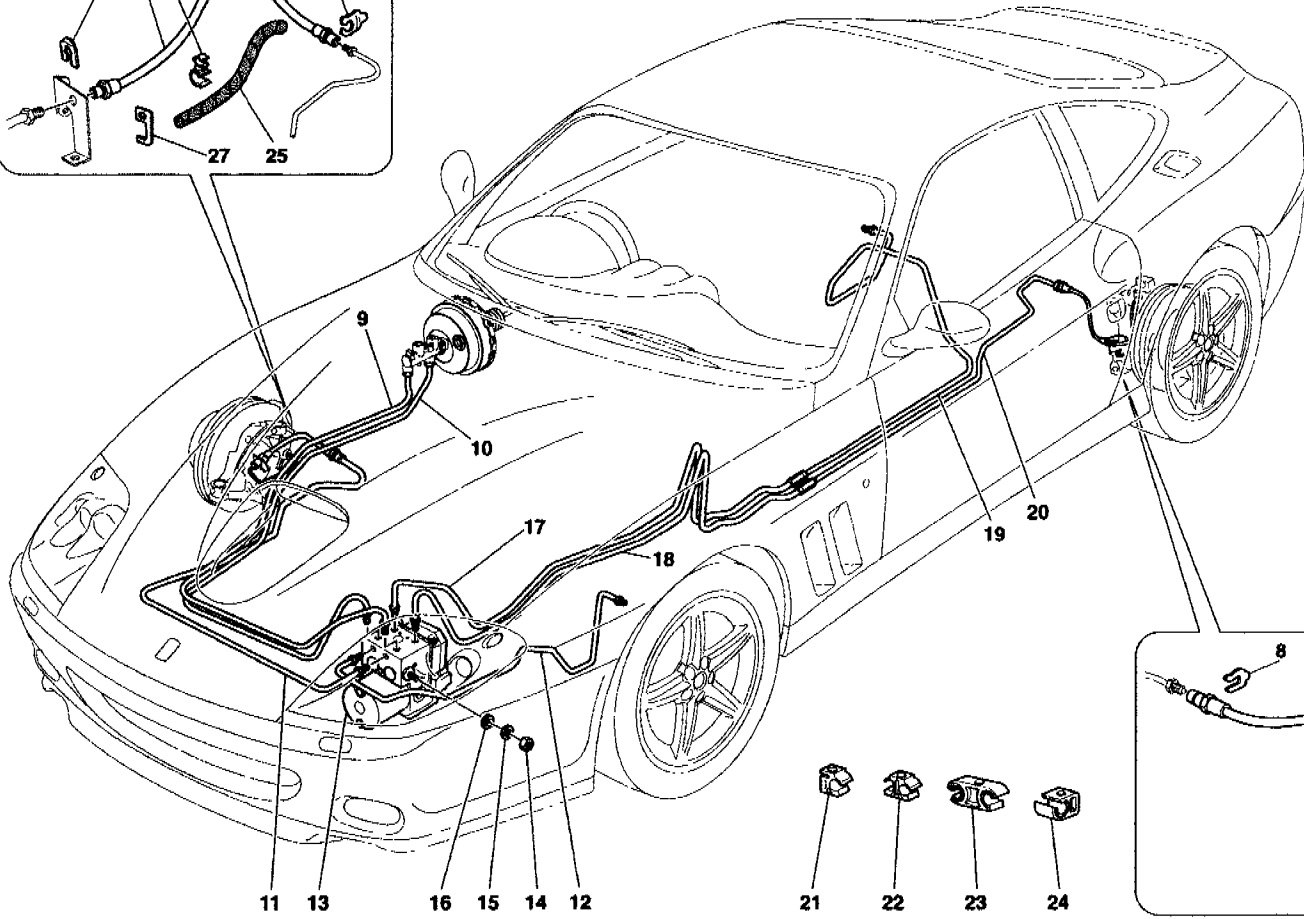

575 M Maranello - 45 - BRAKE SYSTEM -Valid for GD-

1	137313	2	HOSE
2	116374	2	FIXING CLIP
3	168148	2	REAR SENSOR PROTECTION
4	60909500	4	SCREW
5	127494	4	WASHER
6	14496424	4	WASHER
7	116373	2	REAR HOSE
8	116374	2	CLIP
9	188880	1	BRAKE PIPE FROM FRONT PUMP TO CONTROL STATION -Not as spare part- -Replaced by 212534 for R.H.D. -
9	212534	1	BRAKE PIPE FROM FRONT PUMP TO CONTROL STATION -Valid for GD
10	188878	1	BRAKE PIPE FROM REAR PUMP TO CONTROL STATION -Not as spare part- -Replaced by 212532 for R.H.D.-
10	212532	1	BRAKE PIPE FROM REAR PUMP TO CONTROL STATION -Valid for GD-
11	182980	1	R.H. BRAKE PIPE FROM CONTROL STATION TO FRONT HOSE -Not as spare part- -Replaced by 212523-
11	212523	1	R.H. BRAKE PIPE FROM CONTROL STATION TO FRONT HOSE
12	182981	1	L.H. BRAKE PIPE FROM CONTROL STATION TO FRONT HOSE -Not as spare part- -Replaced by 212524-
12	212524	1	L.H. BRAKE PIPE FROM CONTROL STATION TO FRONT HOSE
13	191996	1	ABS/ASR HYDRAULIC/ELECTRONIC CONTROL STATION
14	16100814	2	NUT
15	127496	2	WASHER
16	12638524	2	WASHER
17	188879	1	BRAKE PIPE FROM CONTROL STATION TO R.H. REAR RIGID PIPE -Not as spare part- -Replaced by 212533 for R.H.D.-
17	212533	1	BRAKE PIPE FROM CONTROL STATION TO R.H. REAR RIGID PIPE -Valid for GD-
18	188883	1	BRAKE PIPE FROM CONTROL STATION TO L.H. REAR RIGID PIPE -Not as spare part- -Replaced by 212535 for R.H.D.-
18	212535	1	BRAKE PIPE FROM CONTROL STATION TO L.H. REAR RIGID PIPE -Valid for GD-
19	188884	1	BRAKE PIPE TO R.H. REAR HOSE -Not as spare part- -Replaced by 212536 for R.H.D.-
19	212536	1	BRAKE PIPE TO R.H. REAR HOSE -Valid for GD-
20	188885	1	BRAKE PIPE TO L.H. REAR HOSE -Not as spare part- -Replaced by 212537 for R.H.D.-
20	212537	1	BRAKE PIPE TO L.H. REAR HOSE -Valid for GD-
21	141505	2	CLIP
22	143055	6	CLIP
23	169476	7	CLIP
24	169477	6	CLIP
25	204939	2	PIPE SHEATH