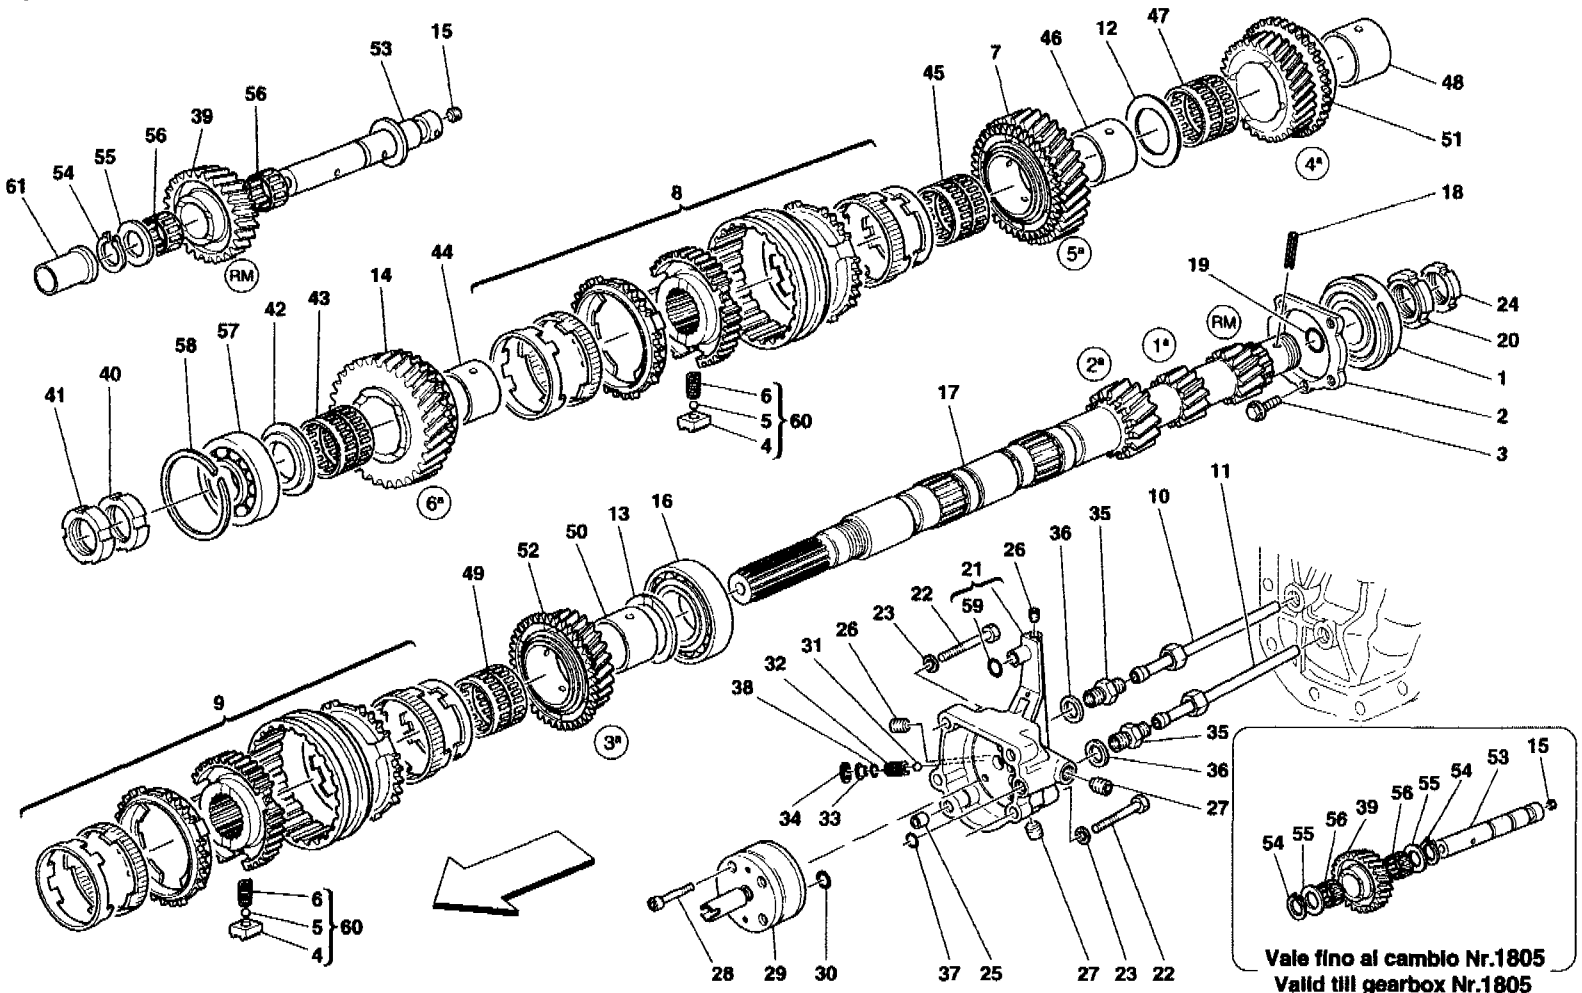

575 M Maranello - 32 - MAIN SHAFT GEARS AND CLUTCH OIL PUMP