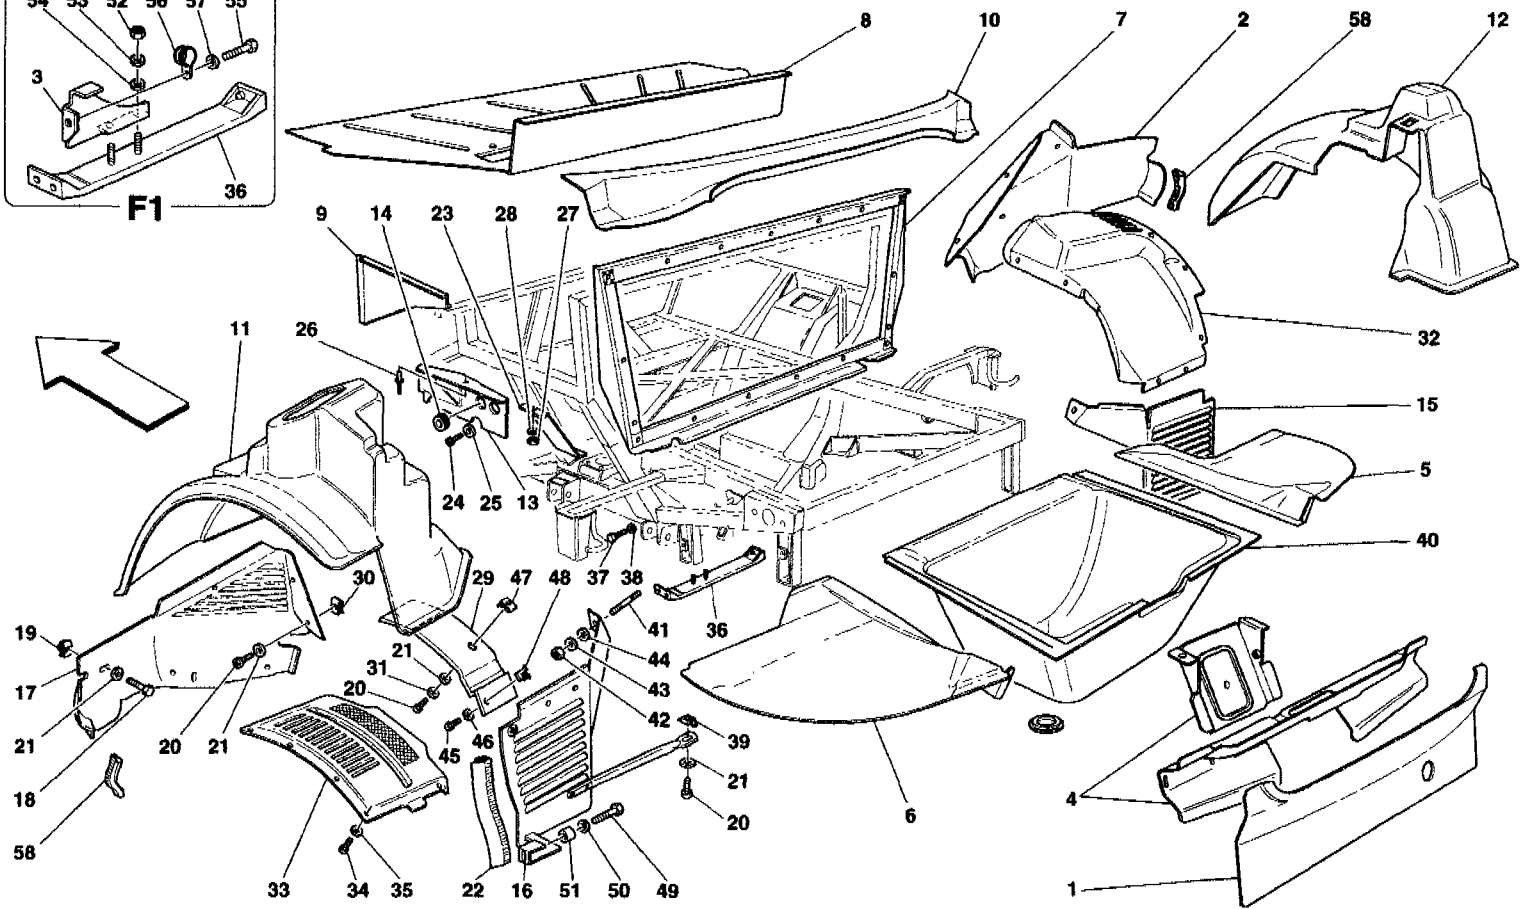

575 M Maranello - 103 - REAR STRUCTURES AND COMPONENTS

1	66532900	1	REAR PANEL
2	67112900	1	FRONT GRAVEL GUARD FOR R.H. REAR WHEEL -Not for GD-
2	67256700	1	FRONT GRAVEL GUARD FOR R.H. REAR WHEEL -Valid for GD-
3	186194	1	SHIELD FOR SENSOR PROTECTION -Valid for F1-
4	65802100	1	COMPLETE STAMPED REAR PANEL
5	65939000	1	R.H. LATERAL TRUNK BOTTOM
6	64578600	1	L.H. LATERAL TRUNK BOTTOM
7	66533100	1	FRAME FOR SHIELD
8	66408700	1	PANEL FOR BAGS -Not for USA and CDN-
8	67200500	1	PANEL FOR BAGS -Not for USA, CDN, AUS and J- -Valid for 4 ponit belts version- -Optional-
8	66674000	1	PANEL FOR BAGS -Valid for USA and CDN-
9	64557700	1	SHIELD FOR R.H. WHEELHOUSE
9	64557800	1	SHIELD FOR L.H. WHEELHOUSE
10	64552600	1	TAIL REAR WINDOW CROSSPIECE
11	66080500	1	COMPLETE L.H. REAR WHEELHOUSE
12	65913600	1	COMPLETE R.H. REAR WHEELHOUSE
13	65236500	1	DOOR FOR PIPES
14	10396880	2	CABLE GROMMET
15	64650700	1	R.H. REAR GRAVEL GUARD
16	64650800	1	L.H. REAR GRAVEL GUARD
17	66483200	1	FRONT GRAVEL GUARD FOR L.H. REAR WHEEL
18	15688375	2	SCREW
19	62766300	6	CLIP
20	13276477	12	SCREW
21	12643778	12	WASHER
22	65260100	2	GASKET
23	65374700	1	L.H. HEAT SHIELD
23	65374800	1	R.H. HEAT SHIELD
24	13274211	2	SCREW
25	14446924	2	WASHER
26	15624311	1	RIVET
27	113647	8	NUT
28	12638124	8	WASHER
29	64711700	1	DOOR FOR L.H. REAR SIDE-MARKER
29	64711600	1	DOOR FOR R.H. REAR SIDE-MARKER
30	62766300	10	CLIP
31	106850	2	WASHER
32	65915200	1	R.H. WHEELHOUSE DOOR
33	66175600	1	L.H. WHEELHOUSE DOOR
34	13276477	15	SCREW
35	12643778	15	WASHER
36	170507	1	MOVABLE CROSS MEMBER
37	16043124	4	SCREW
38	127496	4	WASHER
39	14197890	4	NUT
40	64554700	1	SPARE WHEEL STEP
41	11500124	2	STUD
42	15896214	2	NUT
43	106850	2	WASHER
44	12643778	2	WASHER
45	15688375	2	SCREW
46	12638177	2	WASHER
47	62766300	2	CLIP