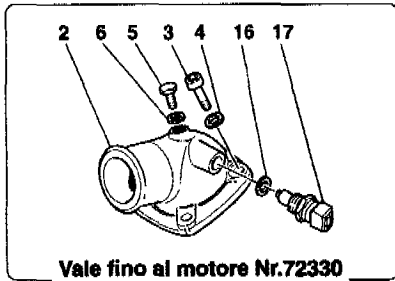

Vale fino al motore Nr.72330
Valid till engine Nr. 72330