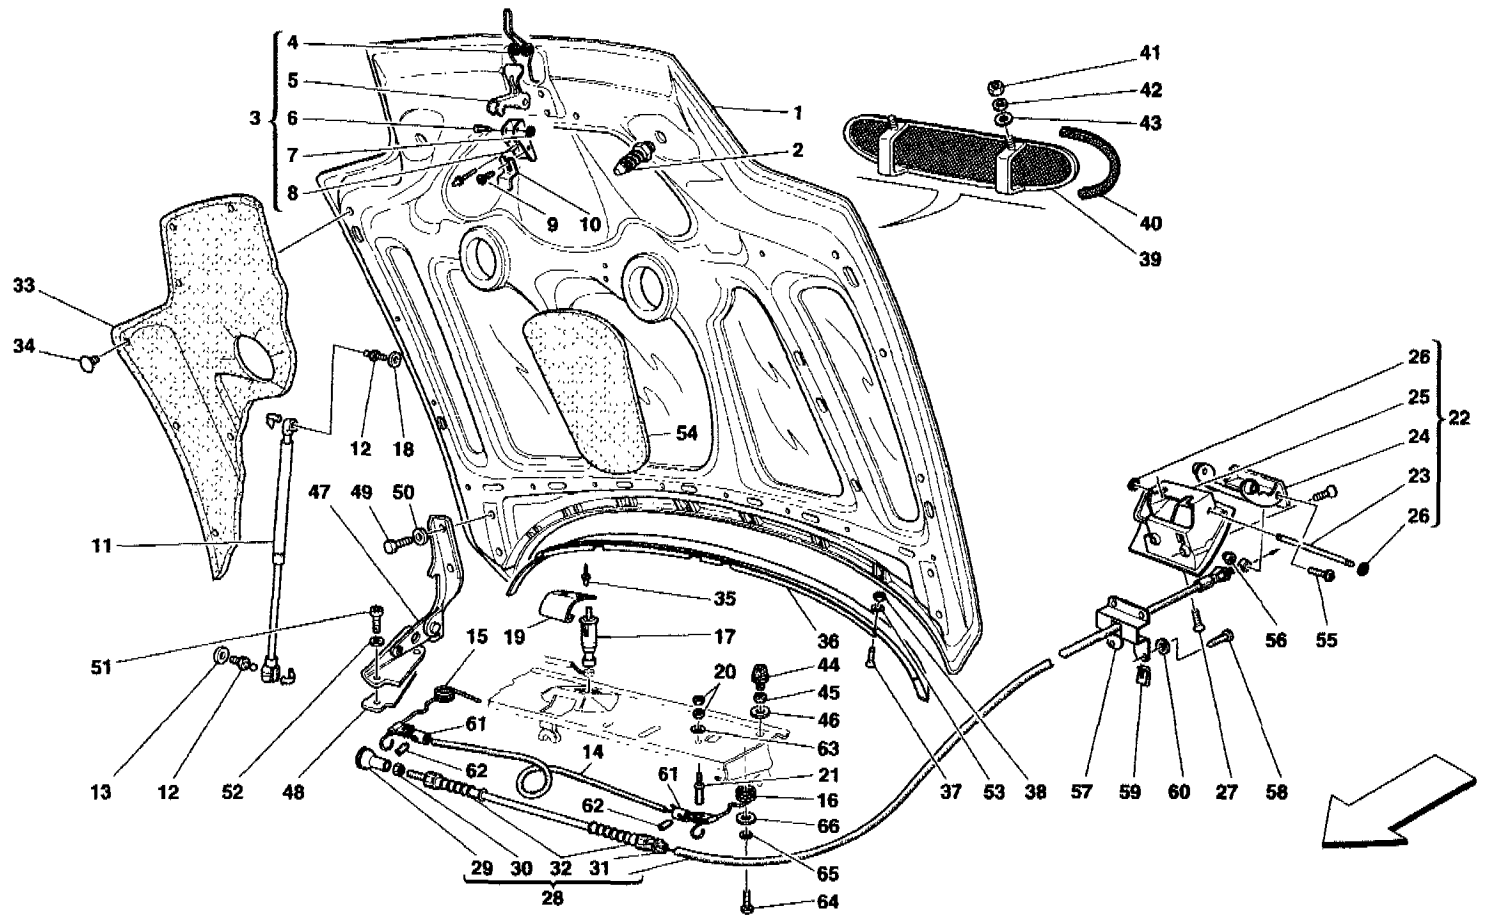

575 M Maranello - 116 - ENGINE BONNET

57.5 M Maranello - 116 - ENGINE BONNET

1	66080000	1	FRONT HOOD BONNET
2	65372800	2	BONNET LOCK
3	65120000	1	COMPLETE SAFETY HOOK FOR BONNET
4	63219200	1	SPRING
5	65119900	1	SAFETY HOOK
6	63219100	1	PIN
7	11088074	1	FLEXIBLE RING
8	63218000	1	RETAINER
9	62940900	2	SCREW
10	63885000	1	BRACKET
11	64577300	2	GAS SPRING
12	63402800	4	PIN
13	12643724	2	WASHER
14	63883500	1	HOOD SAFETY CABLE
15	63883600	1	R.H. SPRING
16	63883700	1	L.H. SPRING
17	179697	1	SWITCH
18	12601374	2	WASHER
19	63883200	1	PLATE
20	102948	2	NUT
21	63882800	2	NUT FOR END OF STROKE
22	66089000	1	HOOD HANDLE ASSEMBLY
23	63726200	1	PIN
24	65278100	1	INNER DEVICE FOR HOOD OPENING ON DASHBOARD
25	66286400	1	HANDLE BOX
26	11087576	2	FLEXIBLE RING
27	15687375	2	SCREW
28	65832400	1	INNER DEVICE FOR HOOD OPENING
29	63206500	1	KNOB FOR ADJUSTMENT
30	15896470	1	NUT
31	63206400	1	STOP PIN
32	63895000	2	RUBBER BOOT
33	66402400	1	FRONT HOOD INSULATION
34	62797500	32	BUTTON
35	60677000	2	RIVET
36	64948100	1	WINDSHIELD WIPER COVERING MOULDING
37	65366700	9	SCREW
38	15896472	9	NUT
39	66084000	1	GRILLE FOR HOOD AIR INTAKE
40	66083900	1	AIR INTAKE GASKET
41	15896470	2	NUT
42	12601174	2	WASHER
43	12624101	2	WASHER
44	64577100	2	PAD FOR HOOD LIMIT STOP
45	15896377	2	NUT
46	14496678	2	WASHER
47	64578100	1	COMPLETE R.H. HINGE
47	64578200	1	COMPLETE L.H. HINGE
48	65217400	2	THICKNESS
49	16135613	4	SCREW
50	13578311	4	WASHER
51	10902124	4	SCREW
52	14496424	4	WASHER
53	12601177	9	WASHER
54	65409700	1	BI-ADHESIVE INSULATION
55	13309477	1	SCREW
56	62790300	1	NUT
57	64836000	1	BRACKET
58	15644175	4	SCREW
59	14371971	4	BRACKET
60	12642878	4	WASHER
61	60276607	2	CONNECTION
62	60276805	2	DOWEL
63	12643778	2	WASHER
64	62797400	2	SCREW WITH WASHER
65	12643724	2	WASHER