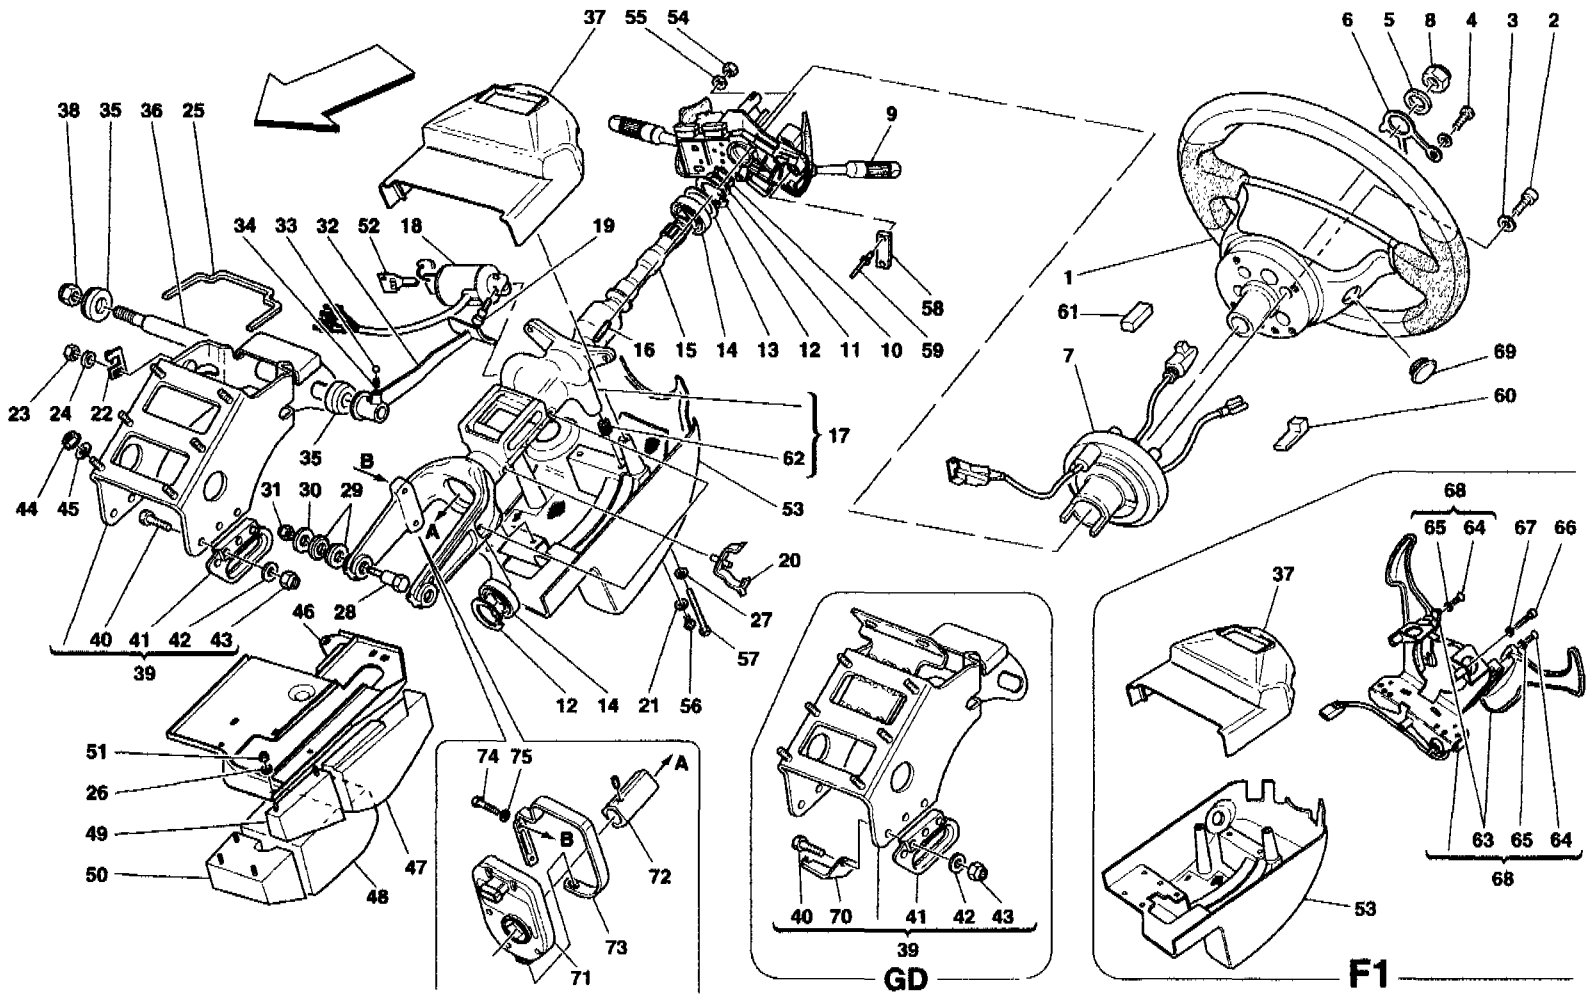

575 M Maranello - 51 - STEERING COLUMN

575 M Maranello - 51 - STEERING COLUMN

1	672875..	1	COMPLETE STEERING WHEEL -Without air bag module-
1	672876..	1	COMPLETE STEERING WHEEL -Without air bag module- -With carbon inset- -Optional-
2	13271914	3	SCREW
3	10615274	3	WASHER
4	11021111	2	SCREW
5	10730921	1	WASHER
6	157639	1	SPRING
7	169471	1	SPIRAL CONTACT
8	101648	1	NUT
9	178993	1	UNHOOK DEVIATION ASSEMBLY
10	11066876	1	SEEGER RING
11	134070	1	SEEGER THRUST WASHER THINCKNESS mm. 1.0
11	134071	1	DITTO, THICKNESS mm. 1.1
11	134072	1	DITTO, THICKNESS mm. 1.2
11	134073	1	DITTO, THICKNESS mm. 1.3
11	134074	1	DITTO, THICKNESS mm. 1.4
12	11060076	2	SEEGER RING
13	134065	1	BEARING THRUST WASHER THINCKNESS mm. 1.0
13	134066	1	DITTO, THICKNESS mm. 1.1
13	134067	1	DITTO, THICKNESS mm. 1.2
13	134068	1	DITTO, THICKNESS mm. 1.3
13	134069	1	DITTO, THICKNESS mm. 1.4
14	134061	2	BEARING
15	182277	1	UPPER SHAFT FOR STEERING CONTROL
16	11001224	2	STUD
17	182645	1	COLUMN SUPPORT -Valid till Ass. Nr. 52555-
17	202140	1	COLUMN SUPPORT -Valid from Ass. Nr. 52556-
18	183378	1	DOORS LOCKS SET COMPLETE ANTI-THEFT DEVICE
19	168046	1	SCREW
20	157385	4	CLIP
21	12601176	4	WASHER
22	162606	1	CLIP
23	102741	1	NUT
24	12646601	1	WASHER
25	65938200	1	FELT
26	12601279	5	WASHER
27	12601176	2	WASHER
28	152044	2	PIN
29	156061	4	BUSHING
30	100660	2	WASHER
31	147985	2	NUT
32	168055	1	LOCK LEVER FOR STEERING COLUMN
33	101611	1	BALL
34	155865	1	SPRING
35	163593	2	SPACER
36	175715	1	SHAFT
37	66228400	1	UPPER COVER FOR STEERING ROD -Not for F1-
37	66228800	1	UPPER COVER FOR STEERING ROD -Valid for F1-
38	102825	1	NUT
39	186682	1	COLUMN SUPPORT BRACKET -Not for GD-
39	191914	1	COLUMN SUPPORT BRACKET -Valid for GD-