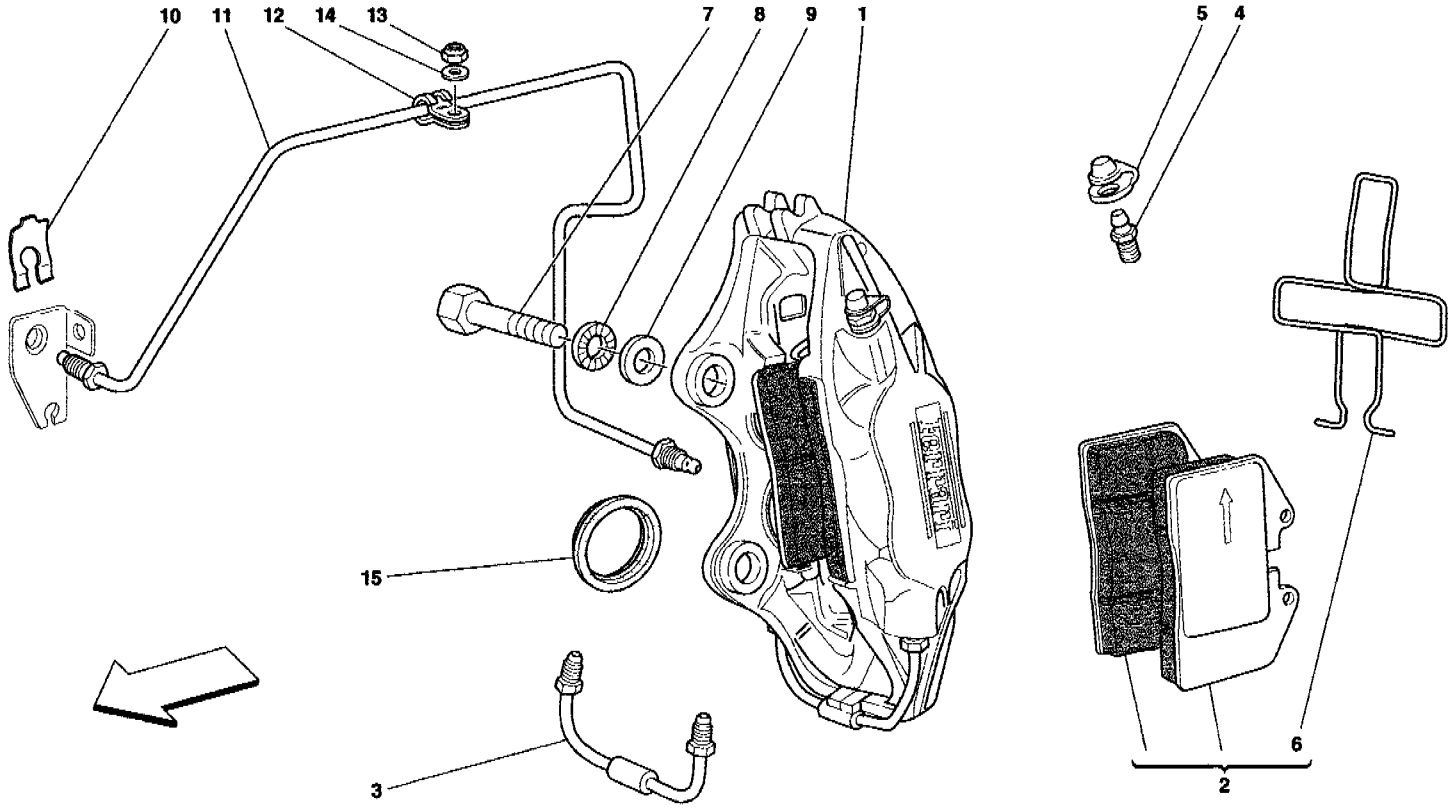

575 M Maranello - 47 - CALIPER FOR REAR BRAKE

575 M Maranello - 47 - CALIPER FOR REAR BRAKE

1	184779	1	R.H. REAR CALIPER UNIT WITH PADS
1	184776	1	-Not for cars with handling "Fiorano equipment"- R.H. REAR CALIPER UNIT WITH PADS -Red-
1	175941	1	-Not for cars with handling "Fiorano equipment"- R.H. REAR CALIPER UNIT WITH PADS -Red-
1	211607	1	-Valid for cars with handling "Fiorano equipment"- -Optional- R.H. REAR CALIPER UNIT WITH PADS -Red-
1	193088	1	-CCM Version- R.H. REAR CALIPER UNIT WITH PADS -Modena yellow-
1	193136	1	-Not for cars with handling "Fiorano equipment"- R.H. REAR CALIPER UNIT WITH PADS -Modena yellow-
1	212376	1	-Valid for cars with handling "Fiorano equipment"- -Optional- R.H. REAR CALIPER UNIT WITH PADS -Yellow-
1	184778	1	-CCM Version- R.H. REAR CALIPER UNIT WITH PADS -Grey-
1	186242	1	-Not for cars with handling "Fiorano equipment"- R.H. REAR CALIPER UNIT WITH PADS -Grey-
1	212375	1	-Valid for cars with handling "Fiorano equipment"- -Optional- R.H. REAR CALIPER UNIT WITH PADS -Grey-
1	186230	1	-CCM Version- R.H. REAR CALIPER UNIT WITH PADS -Black-
1	212373	1	-Valid for cars with handling "Fiorano equipment"- -Optional- R.H. REAR CALIPER UNIT WITH PADS -Black-
1	212371	1	-CCM Version- R.H. REAR CALIPER UNIT WITH PADS -Scuderia red-
1	184783	1	-CCM Version- L.H. REAR CALIPER UNIT WITH PADS -Not for cars with handling "Fiorano equipment"-
1	184780	1	L.H. REAR CALIPER UNIT WITH PADS -Red-
1	175942	1	-Not for cars with handling "Fiorano equipment"- L.H. REAR CALIPER UNIT WITH PADS -Red-
1	211608	1	-Valid for cars with handling "Fiorano equipment"- -Optional- L.H. REAR CALIPER UNIT