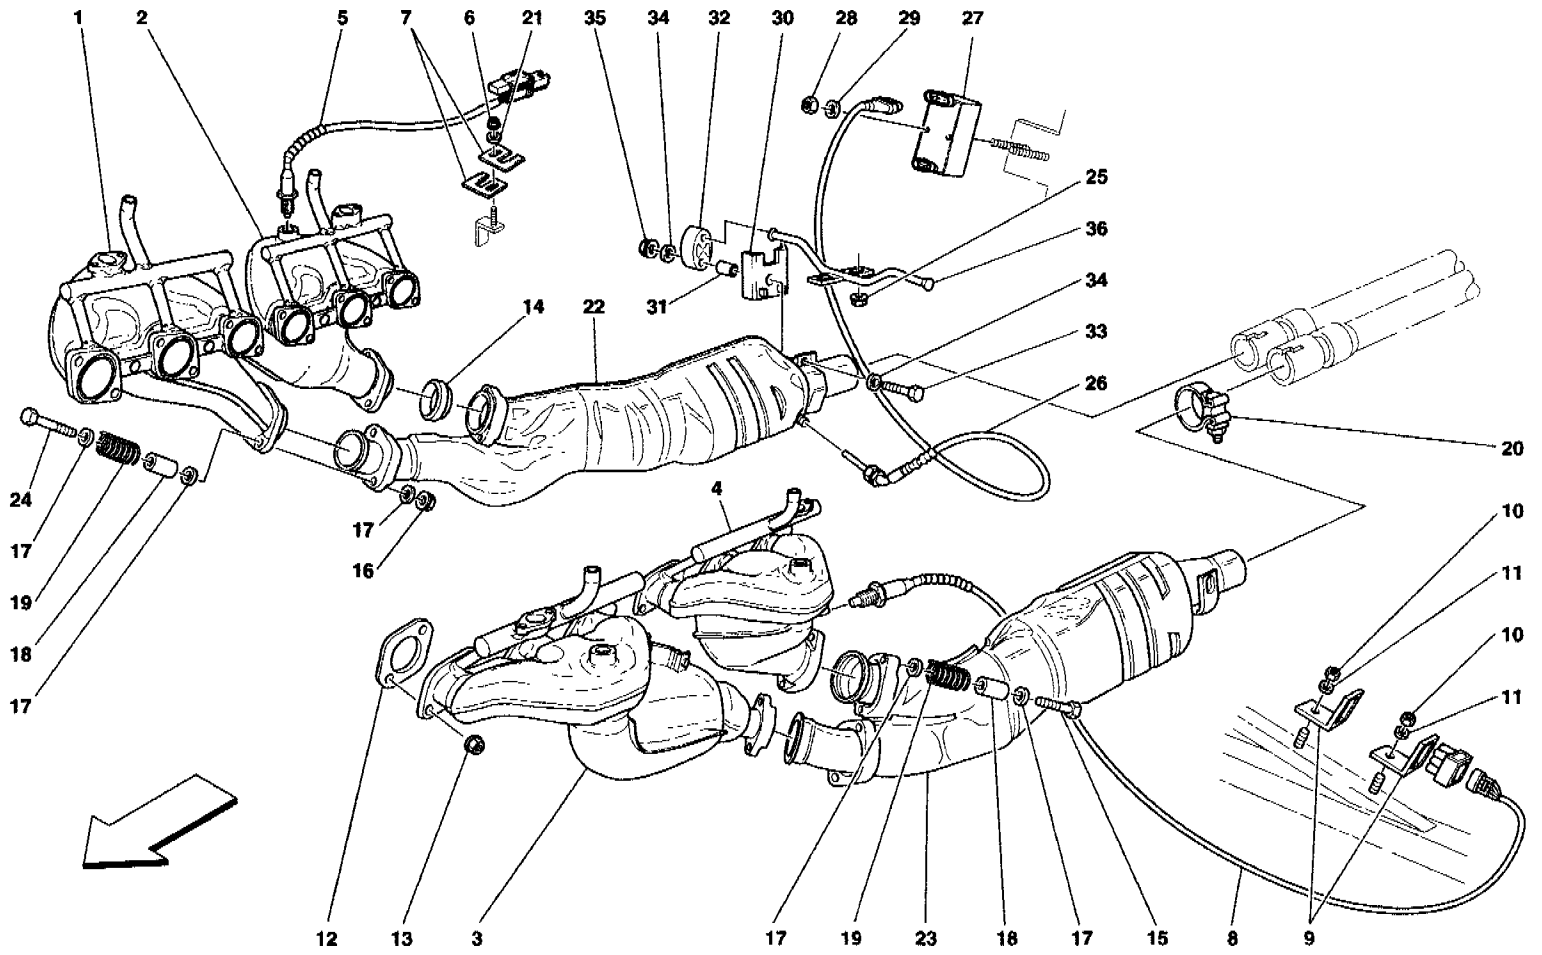

575 M Maranello - 20 - FRONT EXHAUST SYSTEM

575 M Maranello - 20 - FRONT EXHAUST SYSTEM

1	189758	1	R.H. FRONT EXHAUST MANIFOLD
2	189760	1	R.H. REAR EXHAUST MANIFOLD
			-Not for GD-
2	190294	1	R.H. REAR EXHAUST MANIFOLD
			-Valid for GD-
3	189759	1	L.H. FRONT EXHAUST MANIFOLD
4	189761	1	L.H. REAR EXHAUST MANIFOLD
5	182837	2	FRONT LAMBDA FEELER
			-For front side head-
5	187587	2	FRONT LAMBDA FEELER
			-For rear side head-
6	62790300	2	NUT
7	175856	4	CONNECTOR FIXING BRACKET
8	180915	2	REAR LAMBDA FEELER
			-For front side head-
8	187586	2	REAR LAMBDA FEELER
			-For rear side head-
9	185408	4	CONNECTOR FIXING BRACKET
10	102741	4	NUT
11	14499324	4	WASHER
12	143408	12	GASKET
13	138392	24	NUT
14	154981	4	GASKET
15	16045024	2	SCREW
16	114748	8	NUT
17	112761	24	WASHER
18	114749	8	SPACER
19	111743	8	SPRING
20	170541	2	CLAMP
21	12642877	2	WASHER
22	185647	1	R.H. CATALYST
23	185648	1	L.H. CATALYST
24	16045124	6	SCREW
25	14058519	2	NUT
26	174674	2	THERMOCOUPLE
27	179278	2	CONTROL STATION
28	62790300	4	NUT
29	10519224	4	WASHER
30	170023	1	R. H. PAD PROTECTION
30	170024	1	L. H. PAD PROTECTION
31	154016	2	SPACER
32	154564	2	PAD
33	16287524	2	SCREW
34	12642078	4	WASHER
35	14058519	2	NUT
36	168149	1	CENTRAL SHIELD SUPPORTING CATALYSTS