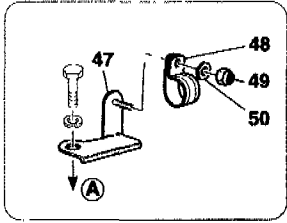

Vale per F1
Valid for F1