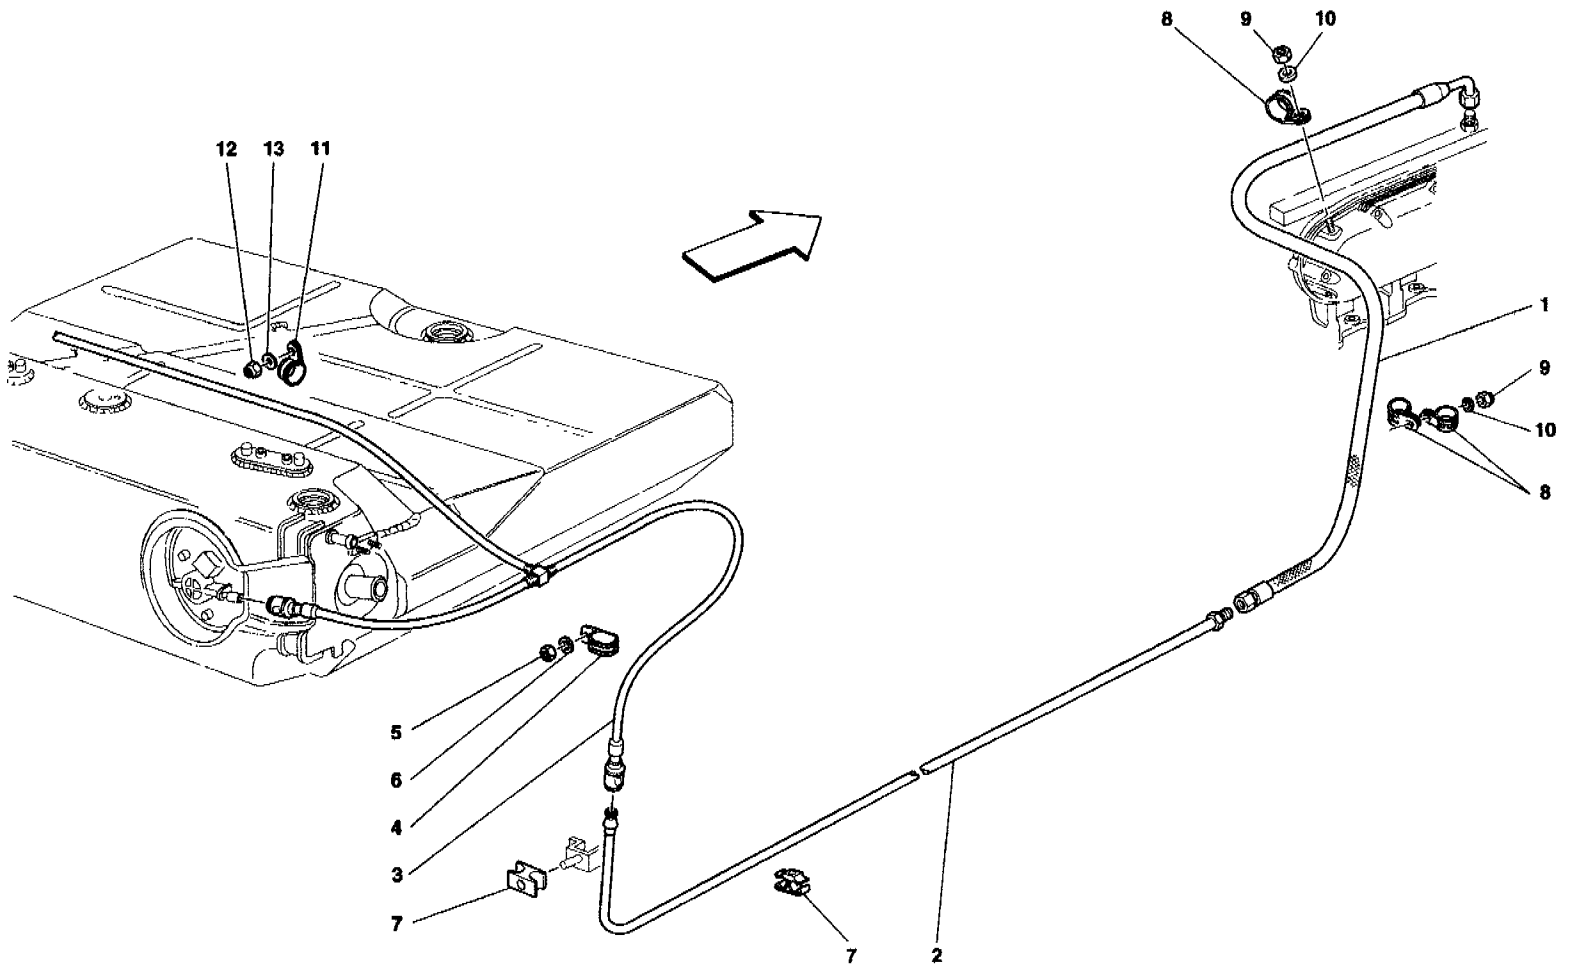

575 M Maranello - 9 - FUEL SUPPLY SYSTEM

575 M Maranello - 9 - FUEL SUPPLY SYSTEM

1	184617	1	R.H. DELIVERY PIPE
1	184618	1	L.H. DELIVERY PIPE
2	185718	2	R.H. AND L.H. DELIVERY RIGID PIPE
3	193313	1	R.H. AND L.H. REAR DELIVERY PIPE
4	10441790	2	BRACKET WITH SHEATH
5	102741	2	NUT
6	14499324	2	WASHER
7	141699	10	CLIP
8	10441590	6	BRACKET WITH SHEATH
9	102948	6	NUT
10	14499324	6	WASHER
11	10441390	3	BRACKET WITH SHEATH
12	102741	3	NUT
13	14499324	3	WASHER