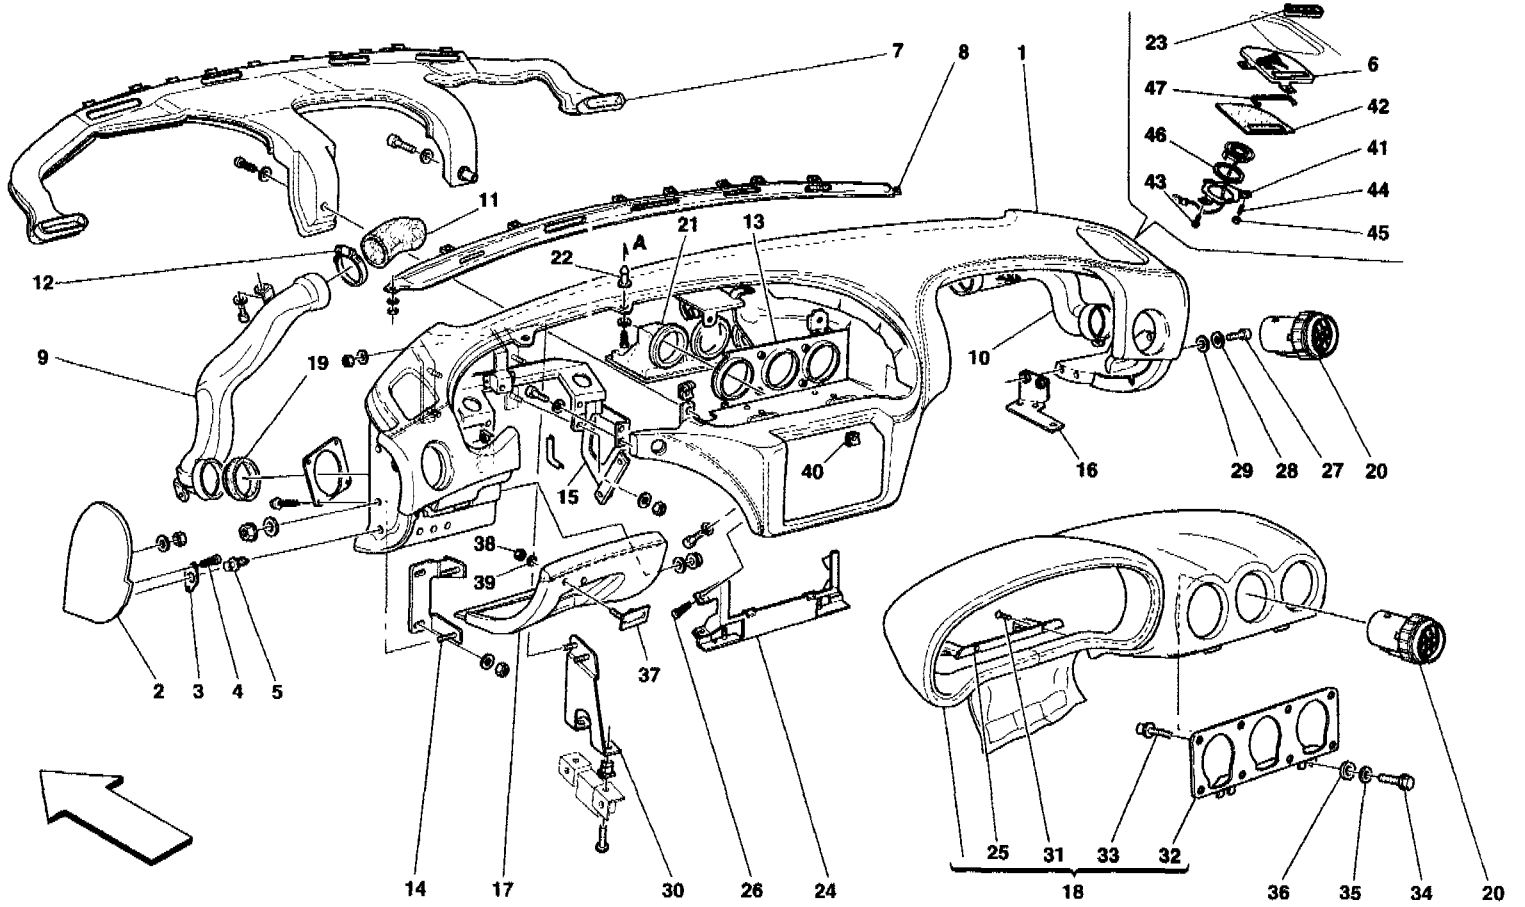

575 M Maranello - 127 - INSTRUMENTS PANEL

1	660880..	1	COVERED DASHBOARD WITH INSTRUMENTS -Not for GD-
1	666314..	1	COVERED DASHBOARD WITH INSTRUMENTS -Valid for GD-
2	647665..	1	L.H. LATERAL COVER
2	668052..	1	L.H. LATERAL COVER -Valid for cars with passenger air-bag exclusion- -Optional- -Valid for GD-
2	647668..	1	R.H. LATERAL COVER
2	660807..	1	R.H. LATERAL COVER -Valid for cars with passenger air-bag exclusion- -Optional- -Not for GD-
3	64712800	4	PLATE
4	15914877	8	SCREW
5	14188181	4	RETAINER
6	63204200	1	R.H. TWEETER PLATE
6	63204300	1	L.H. TWEETER PLATE
7	64707400	1	AIR DUCTING -Not for GD-
7	65024100	1	AIR DUCTING -Valid for GD-
8	63202100	1	WINDSCREEN LOWER ENCLOSURE
9	64706200	1	L.H. AIR DUCTING -Not for GD-
9	65212200	1	L.H. AIR DUCTING -Valid for GD-
10	64706300	1	R.H. AIR DUCTING -Not for GD-
10	65212100	1	R.H. AIR DUCTING -Valid for GD-
11	64758200	1	L.H. SLEEVE -Not for GD-
11	65217300	1	L.H. SLEEVE -Valid for GD-
11	64758100	1	R.H. SLEEVE -Not for GD-
11	65216600	1	R.H. SLEEVE -Valid for GD-
12	13000890	2	SCREW COLLAR
13	64719500	1	AIR DUCT CONNECTION
14	64701500	1	DASHBOARD R.H. LATERAL FIXING BRACKET
14	64701700	1	DASHBOARD L.H. LATERAL FIXING BRACKET
15	66280600	1	BRACKET -Not for GD-
15	66638400	1	BRACKET -Valid for GD-
16	66839200	1	R.H. BRACKET -Not for GD-
16	65024700	1	L.H. BRACKET -Valid for GD-
17	647591..	1	L.H. LOWER COVER -Not for GD-
17	650250..	1	R.H. LOWER COVER -Valid for GD-
18	660808..	1	COVERED DASH BOARD -Not for GD-
18	666326..	1	COVERED DASH BOARD -Valid for GD-
19	62188300	2	GASKET
20	66845100	5	AIR OPENING
21	64587400	1	UNION FROM EVAPORATOR UNIT