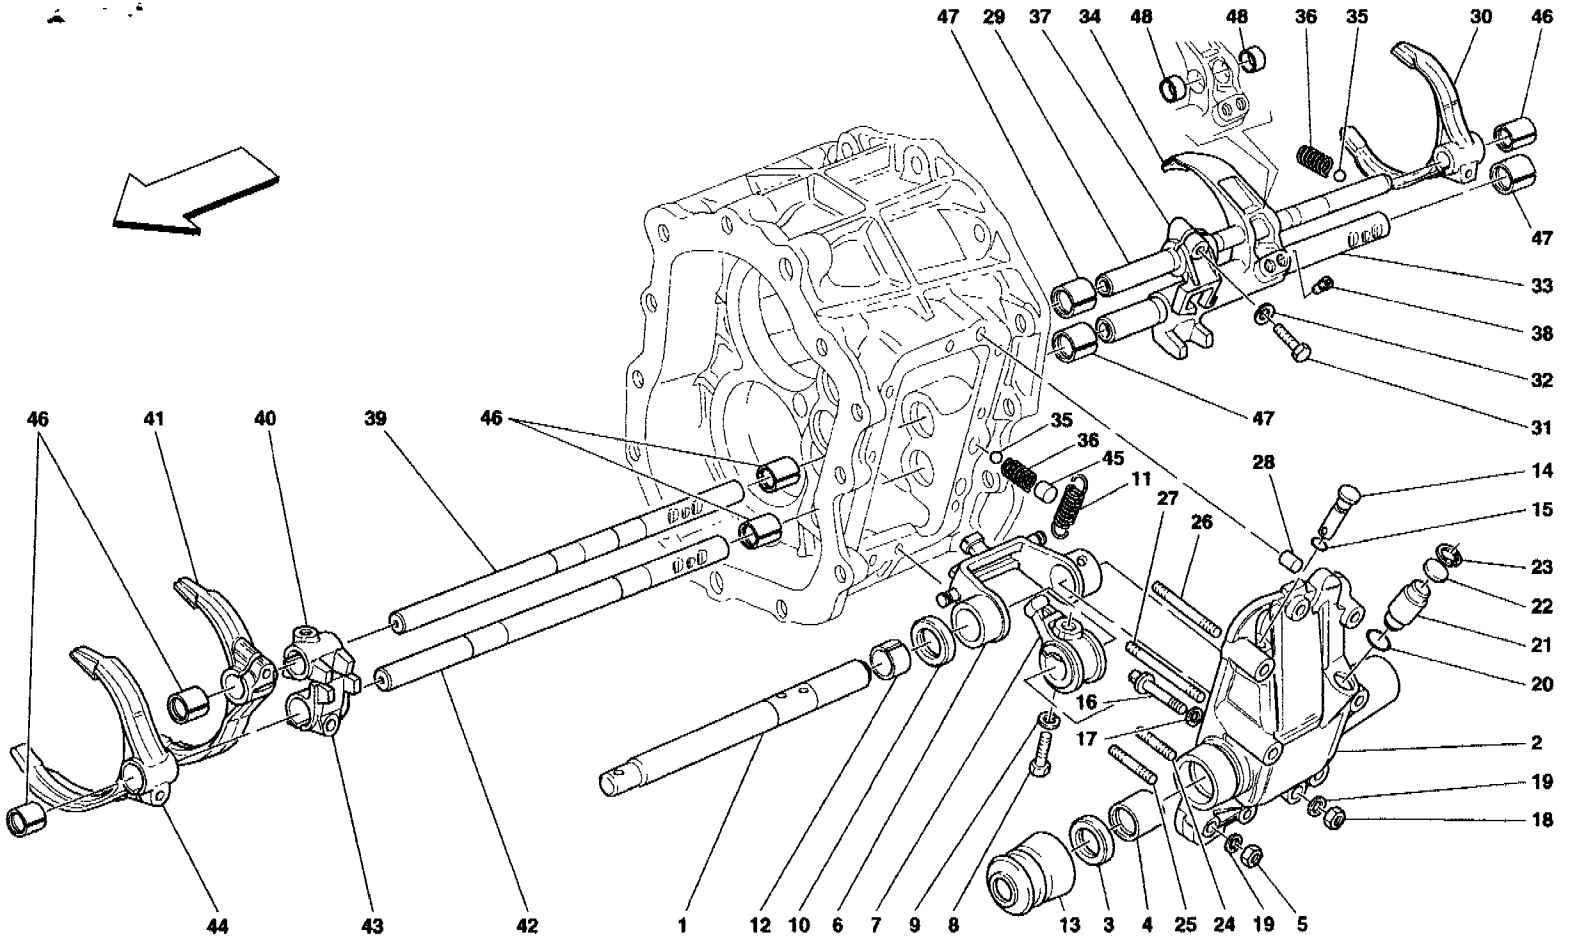

575 M Maranello - 34 - INSIDE GEARBOX CONTROLS -Not for F1-

575 M Maranello - 34 - INSIDE GEARBOX CONTROLS -Not for F1-

1	146224	1	CONTROL ROD FOR GEARBOX
2	153697	1	INSIDE GEARBOX CONTROLS COVER
3	146306	1	GASKET
4	149907	2	BUSHING
5	15896211	8	NUT
6	193890	1	ROCKER
7	193914	1	SMALL LEVER
8	11306930	1	SCREW
9	10571879	1	WASHER
10	147346	2	WASHER
11	150737	2	SPRING
12	103226	2	BUSHING
13	147572	1	RUBBER BOOT
14	154714	1	PIN
15	132934	1	GASKET
16	193894	1	PIN
17	10297760	1	GASKET
18	15896211	1	NUT
19	11194377	9	WASHER
20	14453381	1	O.R. GASKET
21	153719	1	PIN
22	154698	1	PAD
23	11057476	1	STOP RING
24	13541224	2	STUD
25	13541524	2	STUD
26	13541624	2	STUD
27	13542024	2	STUD
28	125717	2	CENTERING DOWEL
29	189527	1	CONTROL ROD FOR REVERSE
30	189528	1	CONTROL FORK FOR REVERSE
31	16043634	6	SCREW
32	10571779	6	WASHER
33	189531	1	ROD FOR 1st AND 2nd GEAR
34	189530	1	CONTROL FORK FOR 1st AND 2nd GEAR
35	101612	3	BALL
36	100750	3	SPRING
37	193901	1	ROD FORK REVERSE GEAR
38	142245	2	SCREW
39	158051	1	ROD FOR 3rd AND 4th GEAR
40	171829	1	ROD FORK FOR 3rd AND 4th GEAR
41	189532	1	CONTROL FORK FOR 3rd AND 4th GEAR
42	189533	1	ROD FOR 5th AND 6th GEAR
43	193902	1	ROD FORK FOR 5th AND 6th GEAR
44	189534	1	CONTROL FORK FOR 5th AND 6th GEAR
45	150173	1	SPACER
46	106500	6	BUSHING
47	150093	2	BUSHING
48	185566	2	SELF-LUBRICATING BUSHING