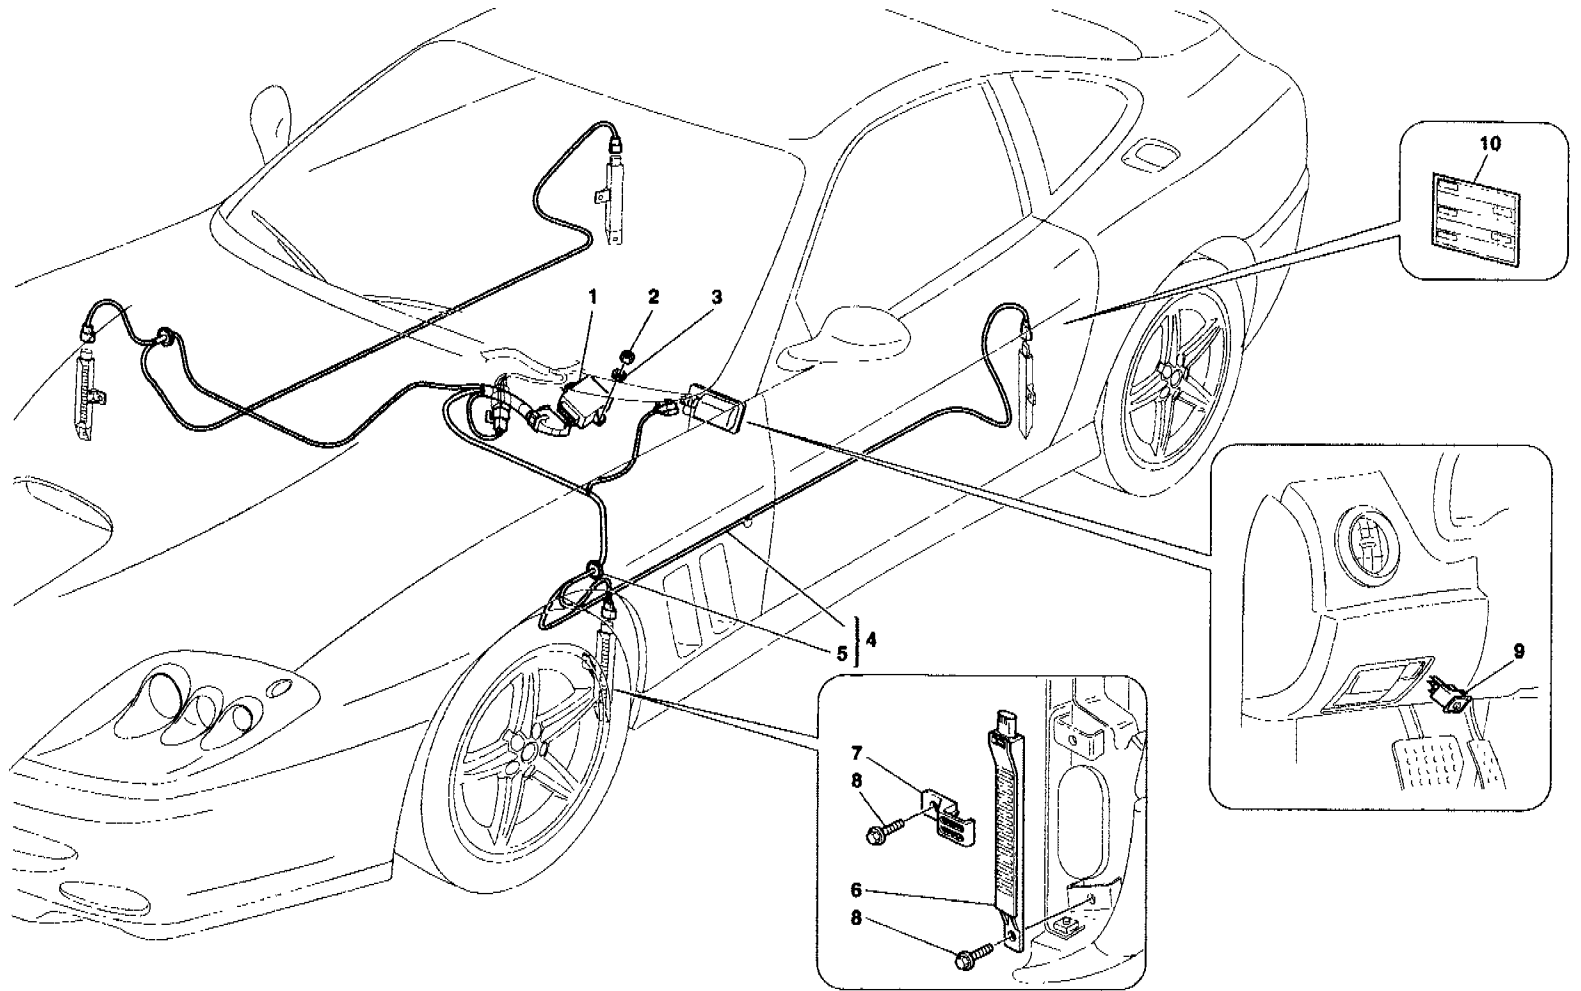

575 M Maranello - 58 - TYRES PRESSURE CONTROL SYSTEM -Not for J-

575 M Maranello - 58 - TYRES PRESSURE CONTROL SYSTEM -Not for J-

1	185183	1	TYRES PRESSURE CONTROL STATION -Not for USA and CDN- -Not as spare part- -Replaced by 199768-
1	199768	1	TYRES PRESSURE CONTROL STATION -Not for USA and CDN-
1	185332	1	TYRES PRESSURE CONTROL STATION -Valid for USA and CDN- -Not as spare part- -Replaced by 199769-
1	199769	1	TYRES PRESSURE CONTROL STATION -Valid for USA and CDN-
2	169180	2	NUT
3	12637824	2	WASHER
4	185185	1	TYRES PRESSURE CONTROL CABLES -Not for GD and J- -Not as spare part- -Replaced by 200727-
4	200727	1	TYRES PRESSURE CONTROL CABLES -Not for GD and J-
4	189729	1	TYRES PRESSURE CONTROL CABLES -Valid for GD- -Not for J- -Not as spare part- -Replaced by 200726-
4	200726	1	TYRES PRESSURE CONTROL CABLES -Valid for GD- -Not for J-
5	185188	2	CABLE GROMMET
6	185184	4	TYRES PRESSURE CONTROL ANTENNA -Not for USA and CDN-
6	185333	4	TYRES PRESSURE CONTROL ANTENNA -Valid for USA and CDN- -Valid till stock exhaustion-
6	195588	4	TYRES PRESSURE CONTROL ANTENNA -Valid for USA and CDN-
7	187504	4	CLIP
8	16286024	8	SCREW
9	184615	1	TYRES PRESSURE CONTROL SYSTEM GAUGING SWITCH
9	195271	1	DUMMY SWITCH -Valid for J-
10	194621	1	SYSTEM TYRE PRESSURE PLATE