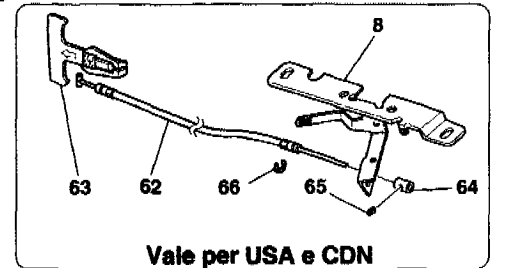

Vale per USA e CDN
Valid for USA and CDN