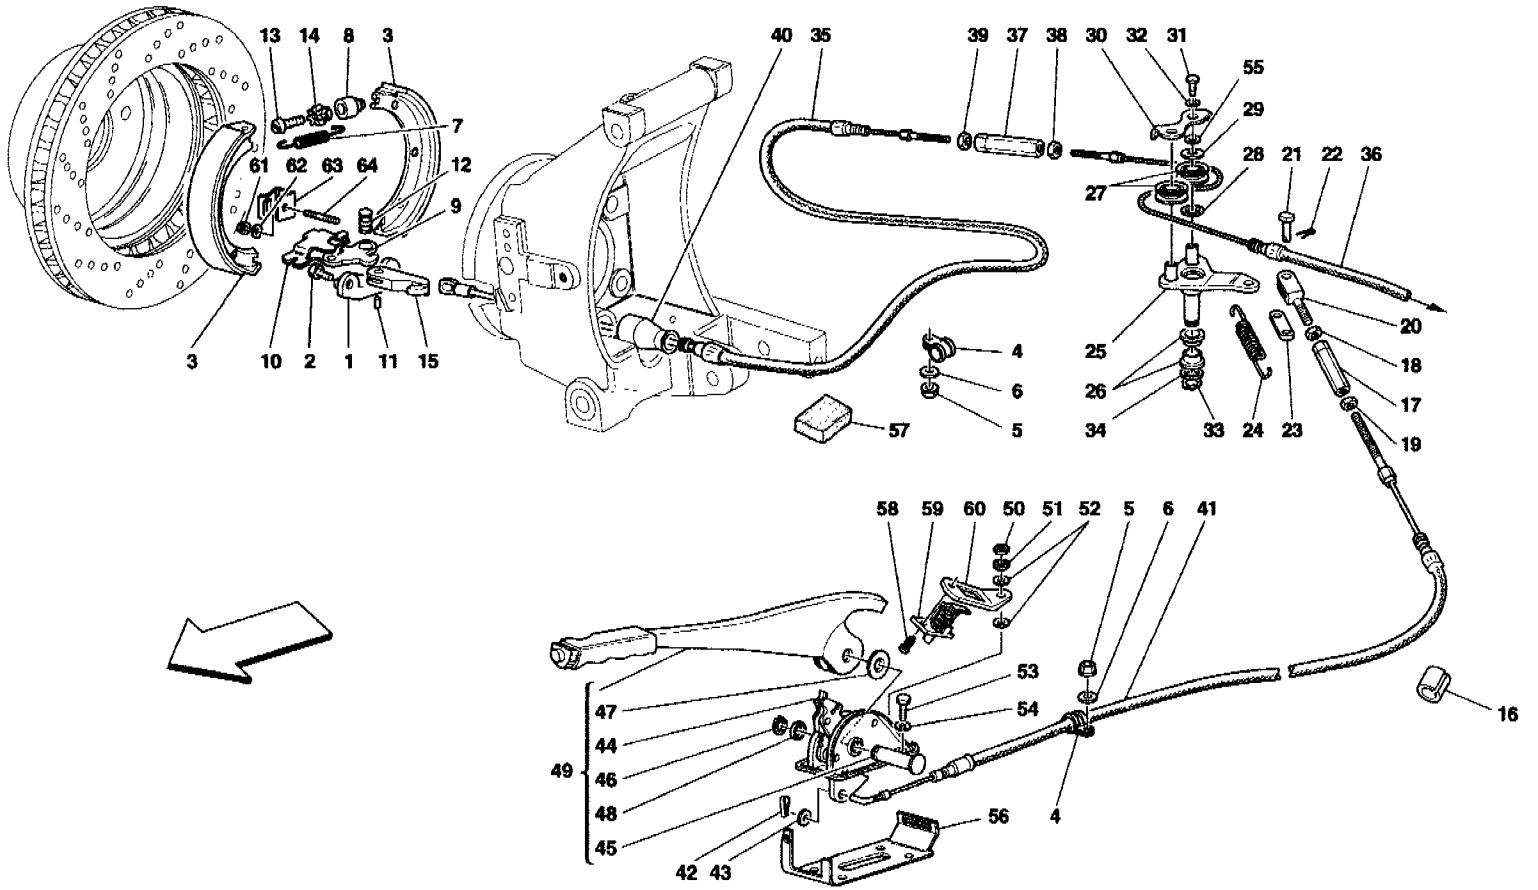

575 M Maranello - 48 - HAND-BRAKE CONTROL

575 M Maranello - 48 - HAND-BRAKE CONTROL

1	142861	2	SMALL BLOCK
2	142856	4	SCREW
3	178382	4	COMPLETE BRAKE SHOE
4	10441290	3	BRACKET WITH SHEATH
5	102741	3	NUT
6	12639724	3	WASHER
7	101276	4	SPRING
8	101279	2	SCREW SEAT
9	101280	2	INNER LEVER
10	101281	2	OUTER LEVER
11	101282	2	PIN
12	101283	2	PIN
13	101285	2	SCREW
14	101286	2	NUT
15	105270	2	FORK
16	152913	1	RUBBER PIPE
17	152302	1	ADJUSTMENT SLEEVE
18	16102914	1	NUT
19	16102314	1	NUT
20	152301	1	FORK
21	10050814	1	PIN
22	10734208	1	SPLIT PIN
23	152303	1	SMALL PLATE
24	104895	1	SPRING
25	152279	1	LEVER
25	156122	1	-Not for GD- LEVER
26	152273	2	-Valid for GD- BUSHING
27	175780	2	PULLEY
28	152617	2	WASHER
29	109483	2	WASHER
30	152299	1	SMALL PLATE
30	158694	1	-Not for GD- SMALL PLATE
31	10902024	2	-Valid for GD- SCREW
32	11193274	2	WASHER
33	11066476	1	SEEGER RING
34	152300	1	WASHER
35	152297	1	R.H. REAR CABLE
36	152298	1	L.H. REAR CABLE
37	10091014	1	SLEEVE
38	10727314	1	NUT
39	10725914	1	NUT
40	143938	2	STOP LIMIT FOR HAND BRAKE SHEATH
41	164021	1	HAND-BRAKE CONTROL CABLE
42	10796440	1	SPLIT PIN
43	10519624	1	WASHER
44	191634	1	COMPLETE MECHANISM
45	191635	1	PIN
46	191638	1	SEEGER RING
47	191636	1	WASHER
48	191637	1	SPACER WASHER
49	154095	1	HAND BRAKE LEVER
49	629965..	1	-Without lining- LINING -See relevant table for leather colours-
50	15896470	1	NUT
51	12605274	1	WASHER
52	63622400	2	WASHER
53	10902124	4	SCREW
54	127494	4	WASHER
55	62501300	2	WASHER
56	66166400	1	SUPPORT
56	66833000	1	-Not for GD- SUPPORT