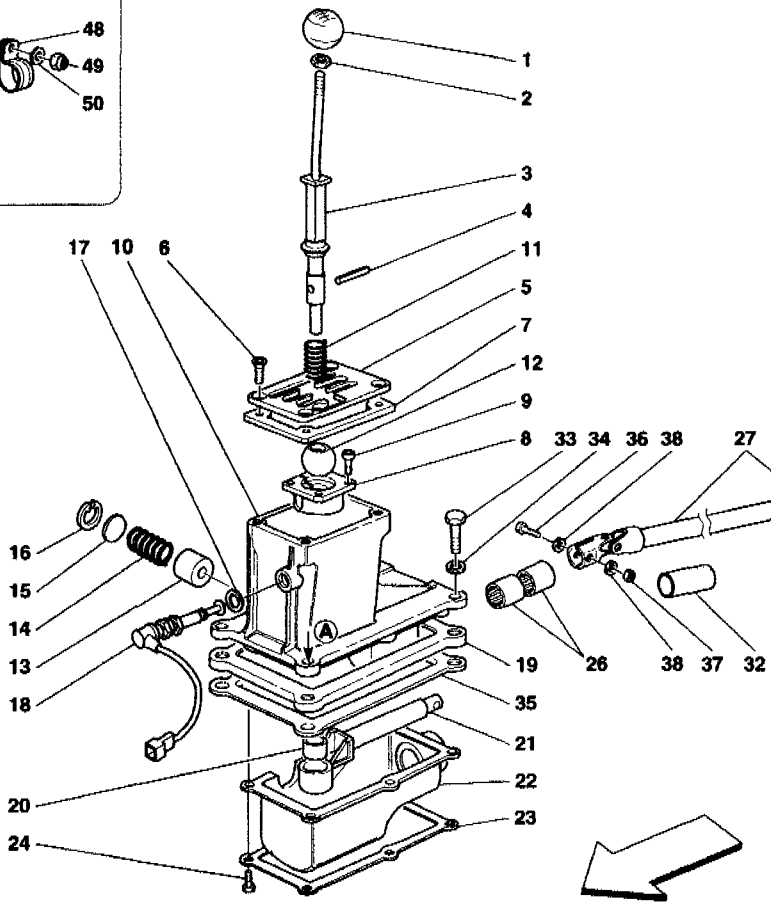

Vale per F1
Valid for F1