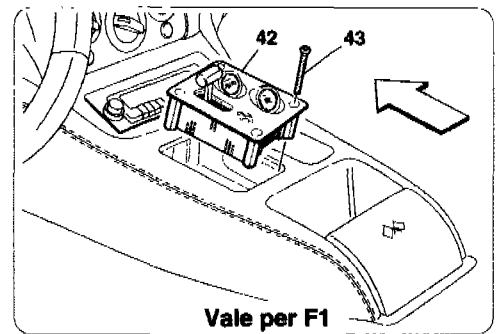

Vale per F1
Valid for F1