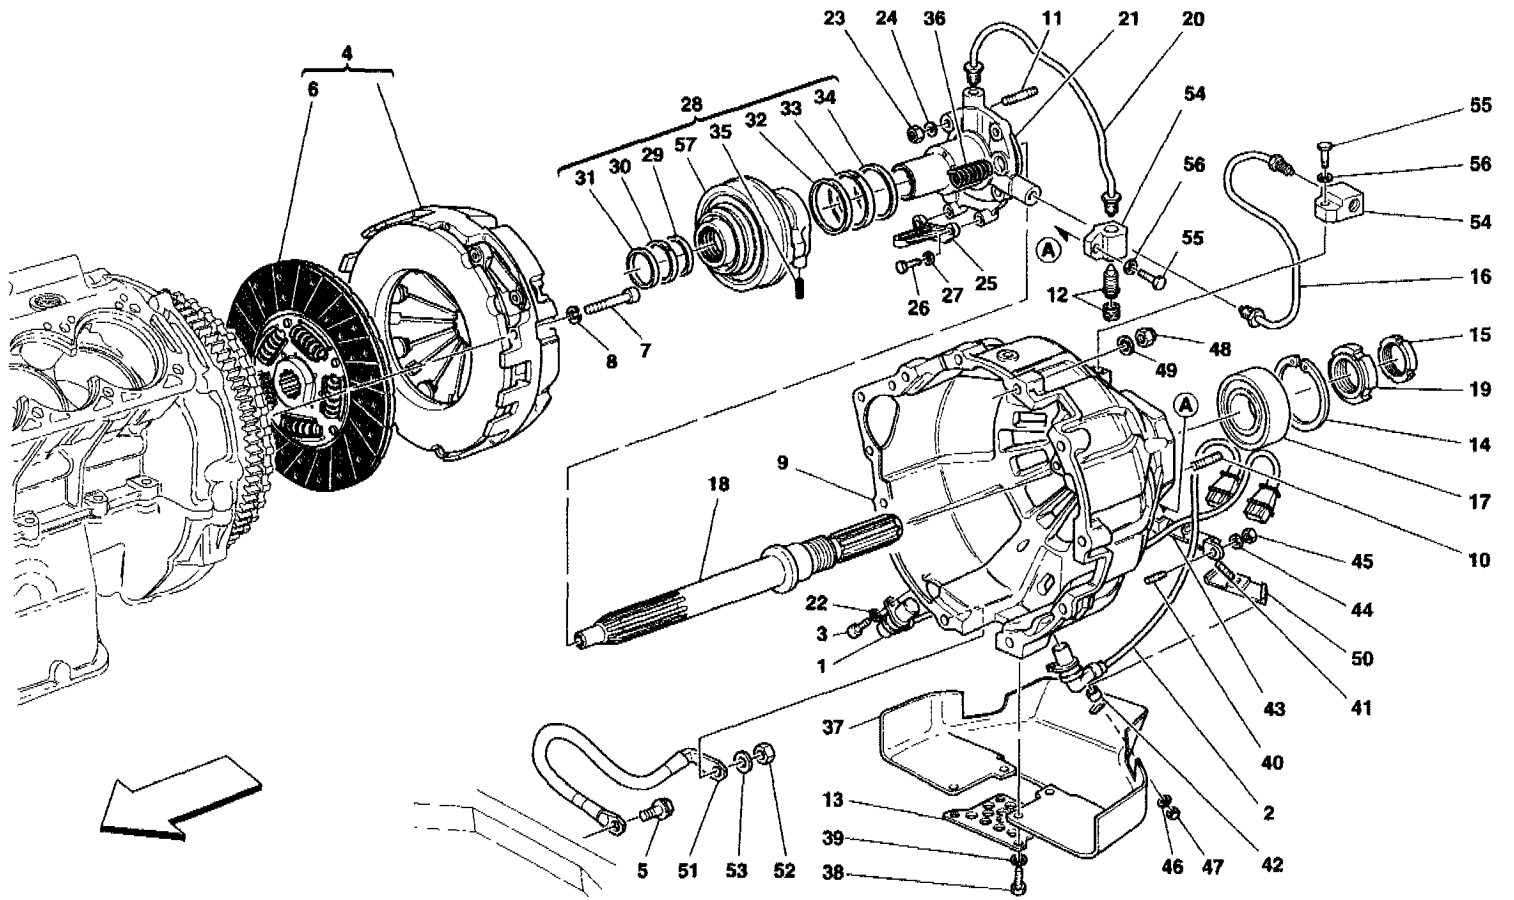

575MM Maranello - 28 - CLUTCH AND CONTROLS -Not for F1-

1	189548	1	R.H. SIDE ANGULAR SPEED SENSOR
2	189540	1	L.H. SIDE ANGULAR SPEED SENSOR
3	14305124	2	SCREW
4	171592	1	COMPLETE CLUTCH -Not as spare part- -Replaced by 194775-
4	194775	1	COMPLETE CLUTCH
5	16296421	1	SCREW
6	153721	1	CLUTCH DISC -Not as spare part- -Replaced by 194776-
6	194776	1	CLUTCH DISC
7	14305974	9	SCREW
8	127494	9	WASHER
9	151601	1	COMPLETE CLUTCH HOUSING
9	168915	1	CLUTCH HOUSING -With complete clutch housing-
10	13546334	8	STUD
11	13543124	4	STUD
12	121699	1	BLEEDER SCREW
13	144441	1	CLUTCH HOUSING SMALL COVER
14	144511	1	STOP RING
15	165576	1	RING NUT
16	165759	1	OIL DELIVERY TUBE
17	145805	1	BEARING
18	165573	1	CLUTCH SHAFT
19	165575	1	RING NUT
20	165733	1	VENT PIPE
21	169137	1	FLANGE WITH SLEEVE
22	12601274	2	WASHER
23	133989	4	NUT
24	127496	4	WASHER
25	151693	1	PLATE
26	10977524	2	SCREW
27	127493	2	WASHER
28	177202	1	COMPLETE THRUST BEARING -Not as spare part now-
29	154505	1	SEAL RING
30	154504	1	RING
31	154550	1	SCRAPER RING
32	154508	1	SEAL RING
33	154507	1	RING
34	154551	1	SCRAPER RING
35	13904970	1	FLEXIBLE PIN
36	155207	2	PRELOAD SPRING
37	170115	1	SHIELD FOR FASE SENSOR PROTECTION
38	10977824	4	SCREW
39	12601174	4	WASHER
40	13540824	2	STUD
41	155177	1	STUD
42	155175	1	SPACER
43	154464	1	SUPPORT
44	12639724	2	WASHER
45	102741	2	NUT
46	11199274	1	WASHER
47	15896470	1	NUT
48	16100814	5	NUT
49	12601374	5	WASHER
50	146654	1	SUPPORT
51	155918	1	GROUND CABLE
52	15896470	1	NUT
53	11199274	1	WASHER
54	139471	2	UNION
55	10902624	2	SCREW
56	11181874	2	WASHER