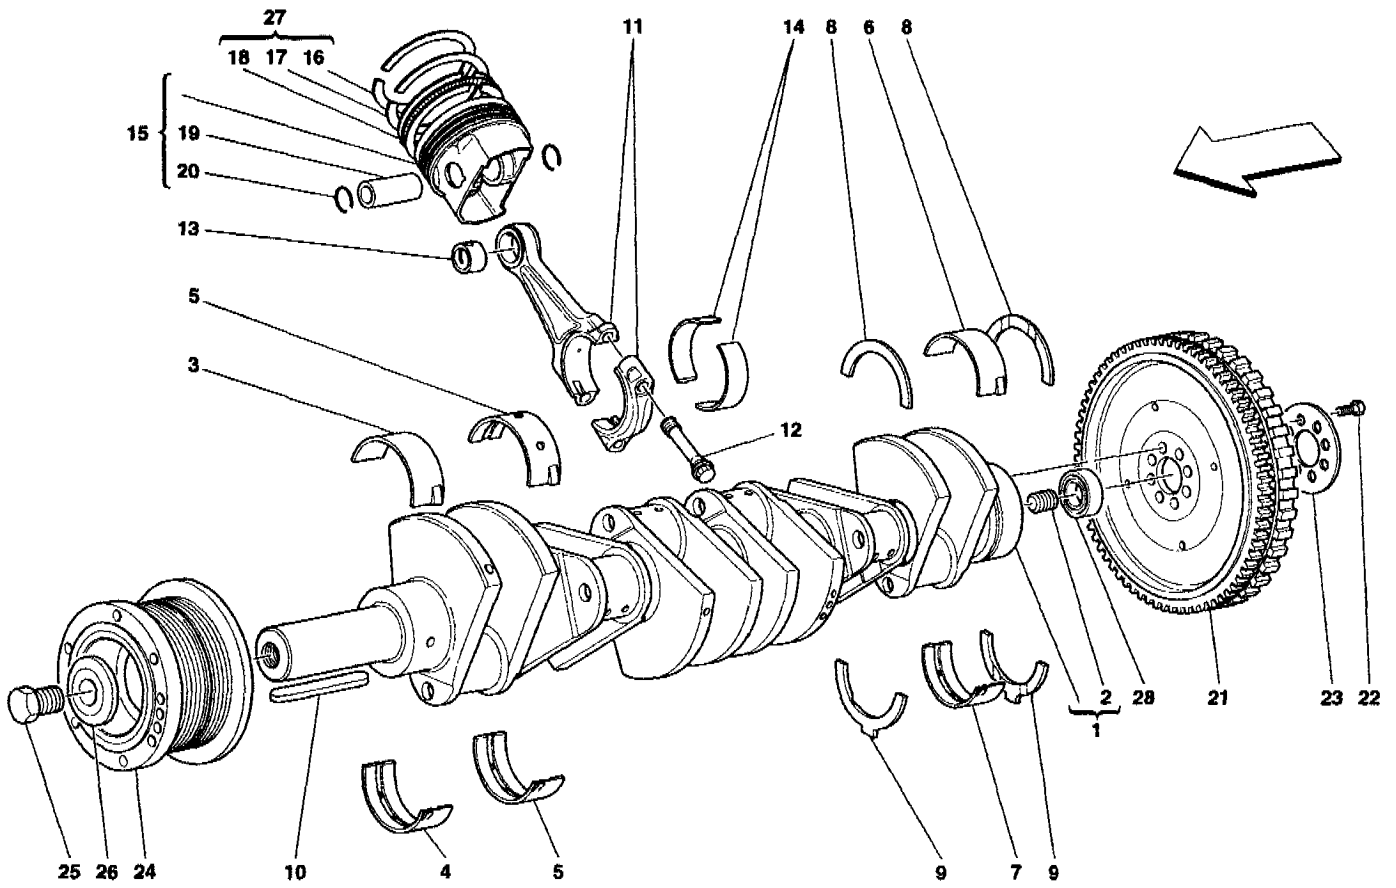

575 M Maranello - 3 - DRIVING SHAFT - CONNECTING RODS AND PISTONS

.575 M Maranello - 3 - DRIVING SHAFT - CONNECTING RODS AND PISTONS

1	182735	1	CRANKSHAFT
2	176396	1	THREADED PLUG
3	194251	1	HALF-BEARINGS COMPLETE SERIES -NOMINAL- -Red-
3	173485	1	HALF-BEARINGS COMPLETE SERIES -1 st UNDERSIZE mm. 0,254-
3	173486	1	HALF-BEARINGS COMPLETE SERIES -2 nd UNDERSIZE mm. 0,508-
3	---	1	UPPER FRONT HALF BEARING -With complete serie-
4	---	1	LOWER FRONT HALF BEARING -With complete serie-
5	---	10	INTERMEDIATE FRONT HALF BEARING -With complete serie-
6	---	1	UPPER REAR HALF BEARING -With complete serie-
7	---	1	UPPER REAR HALF BEARING -With complete serie-
8	164111	2	UPPER SHIM -Not as spare part- -With the half-bearings complete series-
8	164112	2	UPPER SHIM -1 st OVERSIZE mm. 0,127- -Not as spare part- -With the half-bearings complete series-
8	164113	2	UPPER SHIM -2 nd OVERSIZE mm. 0,254- -Not as spare part- -With the half-bearings complete series-
9	164108	2	LOWER SHIM -Not as spare part- -With the half-bearings complete series-
9	164109	2	LOWER SHIM -1 st OVERSIZE mm. 0,127- -Not as spare part- -With the half-bearings complete series-
9	164110	2	LOWER SHIM -2 nd OVERSIZE mm. 0,254- -Not as spare part- -With the half-bearings complete series-
10	144876	1	KEY
11	184426	12	COMPLETE CONNECTING ROD AND CAP
11	---	12	CONNECTING ROD WITH CAP -With the assembly complete connecting rod and cap-
12	177159	24	CONNECTING ROD TIGHTENING SCREW
13	184909	12	BUSHING
14	173550	24	CONNECTING ROD HALF BEARING -Red-
15	189515	12	PISTON WITH RINGS
16	180445	12	SEAL RING -1st groove- -With complete series 194252-
17	180446	12	SEAL RING -2nd groove- -With complete series 194252-
18	180447	12	OIL SCRAPING RING -3rd groove- -With complete series 194252-
19	154717	12	PIN
20	189521	24	STOP RING
21	193051	1	ENGINE FLYWHEEL
22	103875	8	SCREW -Not as spare part-