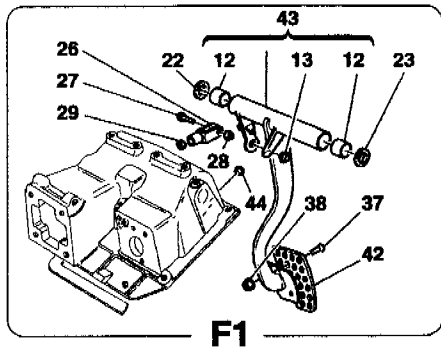

575 M Maramatto - 41 - PEDALS

575 M Maranello - 41 - PEDALS

*	178879	1	COMPLETE PEDAL SUPPORT
1	175097	1	PEDAL SUPPORT -Not as spare parts- -With complete pedal support 178879-
2	13525770	2	THREADED INSERT
3	13525470	2	THREADED INSERT
4	13525770	2	THREADED INSERT
5	13516824	2	STUD
6	11500224	1	STUD
7	183433	1	STOP LIGHT SWITCH
8	190942	1	SMALL PLATE
9	14058411	1	NUT
10	12646601	1	WASHER
11	184134	1	BRAKE PEDAL -Not for F1-
12	103163	2	BUSHING
13	109407	1	BALL JOINT
14	163865	1	BRAKE PEDAL DRILLED PLATE -Not for F1-
15	182160	1	CLUTCH PEDAL -Not for F1-
15	188889	1	CLUTCH PEDAL -Not for GD- -Valid for F1-
16	109407	1	BALL JOINT -Not for F1-
17	103163	2	BUSHING -Not for F1-
18	163871	1	CLUTCH PEDAL DRILLED PLATE -Not for F1-
19	129954	1	PEDALS SUPPORT PIN
20	10902224	1	SCREW
21	12601274	1	WASHER
22	106083	1	SPACER WASHER
23	106083	1	WASHER mm. 1.0 -Possible fitting-
23	113833	1	DITTO, THICKNESS mm. 1.1
23	113834	1	DITTO, THICKNESS mm. 1.2
23	113835	1	DITTO, THICKNESS mm. 1.3
23	113836	1	DITTO, THICKNESS mm. 1.4
24	101305	1	SPRING -Not for F1-
25	164393	1	FORK FOR CLUTCH LEVER -Not for F1-
26	10248271	1	FORK FOR BRAKE LEVER
27	16043621	2	SCREW -For F1 Q.ty 1-
28	147985	2	NUT -For F1 Q.ty 1-
29	16102314	2	NUT -For F1 Q.ty 1-
30	144011	2	PIN -Not for F1-
31	16102314	2	NUT -Not for F1-
32	170706	1	GASKET
33	14499401	4	WASHER
34	127496	2	WASHER
35	16043324	2	SCREW
36	104030	2	NUT
37	14441324	4	SCREW
38	14058411	4	NUT
39	13516824	2	STUD
40	13276011	2	SCREW
41	133555	1	PUSH-BUTTON SWITCH
42	167299	1	BRAKE PEDAL DRILLED PLATE -Valid for F1-