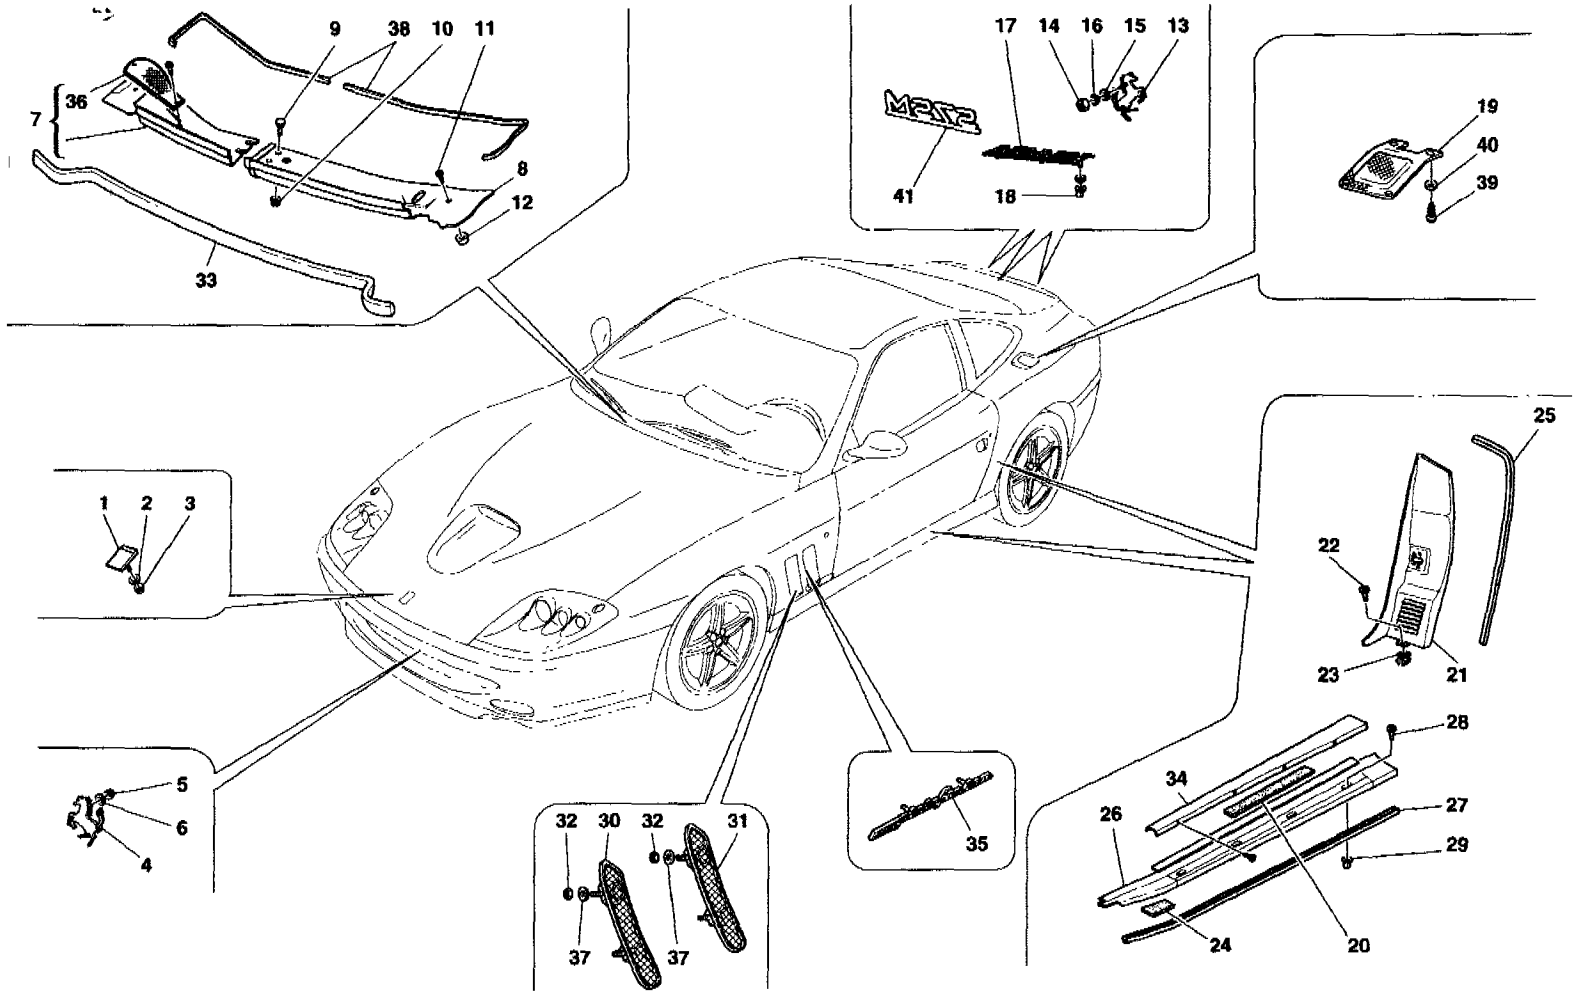

575 M Maranello - 132 - OUTSIDE FINISHINGS

575 M Maranello - 132 - OUTSIDE FINISHINGS

1	62673100	1	FRONT ORNAMENT
2	12638124	1	WASHER
3	64449900	1	NUT
			-Not as spare part-
			-Replaced by 113647-
3	113647	1	NUT
4	66406800	1	CAVALLINO RAMPANTE
			-Not for cars with opt. front bumper grill " 250 GT2 type"-
4	67904300	1	CAVALLINO RAMPANTE
			-Valid for cars with opt. front bumper grill " 250 GT2 type"-
5	16101715	2	NUT
6	12600474	2	WASHER
7	64789200	1	R.H. OUTER MOLDING
			-Not for GD-
7	65241700	1	R.H. OUTER MOLDING
			-Valid for GD-
8	64948500	1	L.H. OUTER MOLDING
			-Not for GD-
8	65241900	1	L.H. OUTER MOLDING
			-Valid for GD-
9	15965814	2	SCREW
10	159601	2	NUT
11	62771900	2	SCREW
12	62765000	2	NUT SCREW
13	63233900	1	REAR CAVALLINO
14	62790300	2	NUT
15	60995100	2	RUBBER RING
16	10519224	2	WASHER
17	63482200	1	"FERRARI" MARK
18	60324506	3	CLIP
19	66081400	1	COMPLETE AIR INTAKE GRILLE
20	65357500	2	ANTI-VIBRATION GASKET
			-Not for carbon version-
21	64557500	1	COVER FOR R.H. DOOR STRIP
21	64557600	1	COVER FOR L.H. DOOR STRIP
22	16083501	2	SCREW
23	14211580	2	NUT SCREW
24	65357600	2	ANTI-VIBRATION GASKET
25	65182400	1	R.H. GASKET
25	65182500	1	L.H. GASKET
26	64552300	1	L.H. KICK PLATE
26	65596800	1	L.H. KICK PLATE
			-Carbon-
			-Optional-
26	64552200	1	R.H. KICK PLATE
26	65596700	1	R.H. KICK PLATE
			-Carbon-
			-Optional-
26	65599700	2	ALUMINIUM CARPET SHIELD WITH "FERRARI" INSCRIPTION
			-Carbon-
			-Optional-
27	64787700	2	GASKET
28	62564800	8	SCREW
29	14211580	2	NUT SCREW
30	64656800	1	R.H. FRONT GRILL
30	64656900	1	L.H. FRONT GRILL
31	64657000	1	R.H. REAR GRILL
31	64657100	1	L.H. REAR GRILL
32	14059111	8	NUT
33	64718700	1	RUBBER GASKET
34	65221700	1	L.H. KICK PLATE INSERT
			-Not for carbon version-
34	65221600	1	R.H. KICK PLATE INSERT
			-Not for carbon version-
35	64780500	2	PININFARINA ORNAMENT