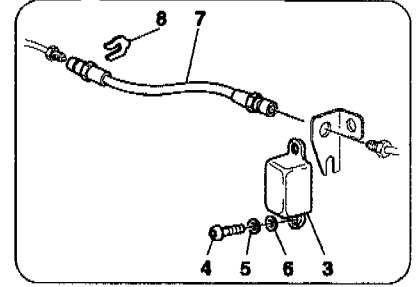

575 M Maranello - 44 - BRAKE SYSTEM -Not for GD-

575 M-Maranello - 44 - BRAKE SYSTEM -Not for GD-

1	137313	2	HOSE
2	116374	2	FIXING CLIP
3	168148	2	REAR SENSOR PROTECTION
4	60909500	4	SCREW
5	127494	4	WASHER
6	14496424	4	WASHER
7	116373	2	REAR HOSE
8	116374	2	CLIP
9	182979	1	BRAKE PIPE FROM FRONT PUMP TO CONTROL STATION -Not as spare part- -Replaced by 212522 for L.H.D. -
9	212522	1	BRAKE PIPE FROM FRONT PUMP TO CONTROL STATION -Not for GD-
10	182255	1	BRAKE PIPE FROM REAR PUMP TO CONTROL STATION -Not as spare part- -Replaced by 212520 for L.H.D.-
10	212520	1	BRAKE PIPE FROM REAR PUMP TO CONTROL STATION -Not for GD-
11	182980	1	R.H. BRAKE PIPE FROM CONTROL STATION TO FRONT HOSE -Not as spare part- -Replaced by 212523-
11	212523	1	R.H. BRAKE PIPE FROM CONTROL STATION TO FRONT HOSE
12	182981	1	L.H. BRAKE PIPE FROM CONTROL STATION TO FRONT HOSE -Not as spare part- -Replaced by 212524-
12	212524	1	L.H. BRAKE PIPE FROM CONTROL STATION TO FRONT HOSE
13	191996	1	ABS/ASR HYDRAULIC/ELECTRONIC CONTROL STATION
14	16100814	2	NUT
15	127496	2	WASHER
16	12638524	2	WASHER
17	185676	1	BRAKE PIPE FROM CONTROL STATION TO R.H. REAR RIGID PIPE -Not as spare part- -Replaced by 212521 for L.H.D.-
17	212521	1	BRAKE PIPE FROM CONTROL STATION TO R.H. REAR RIGID PIPE -Not for GD-
18	185677	1	BRAKE PIPE FROM CONTROL STATION TO L.H. REAR RIGID PIPE -Not as spare part- -Replaced by 212525 for L.H.D.-
18	212525	1	BRAKE PIPE FROM CONTROL STATION TO L.H. REAR RIGID PIPE -Not for GD-
19	187041	1	BRAKE PIPE TO R.H. REAR HOSE -Not as spare part- -Replaced by 212526 for L.H.D.-
19	212526	1	BRAKE PIPE TO R.H. REAR HOSE -Not for GD-
20	187042	1	BRAKE PIPE TO L.H. REAR HOSE -Not as spare part- -Replaced by 212527 for L.H.D. and 212537 for R.H.D.-
20	212527	1	BRAKE PIPE TO L.H. REAR HOSE -Not for GD-
21	141505	2	CLIP
22	143055	6	CLIP
23	169476	6	CLIP
24	169477	6	CLIP