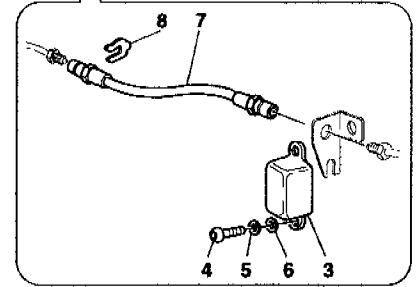

575 M Maranello - 45 - BRAKE SYSTEM -Valid for GD-

1	137313	2	HOSE
2	116374	2	FIXING CLIP
3	168148	2	REAR SENSOR PROTECTION
4	60909500	4	SCREW
5	127494	4	WASHER
6	14496424	4	WASHER
7	116373	2	REAR HOSE
8	116374	2	CLIP
9	188880	1	BRAKE PIPE FROM FRONT PUMP TO CONTROL STATION -Not as spare part- -Replaced by 212534 for R.H.D. -
9	212534	1	BRAKE PIPE FROM FRONT PUMP TO CONTROL STATION -Valid for GD
10	188878	1	BRAKE PIPE FROM REAR PUMP TO CONTROL STATION -Not as spare part- -Replaced by 212532 for R.H.D.-
10	212532	1	BRAKE PIPE FROM REAR PUMP TO CONTROL STATION -Valid for GD-
11	182980	1	R.H. BRAKE PIPE FROM CONTROL STATION TO FRONT HOSE -Not as spare part- -Replaced by 212523-
11	212523	1	R.H. BRAKE PIPE FROM CONTROL STATION TO FRONT HOSE
12	182981	1	L.H. BRAKE PIPE FROM CONTROL STATION TO FRONT HOSE -Not as spare part- -Replaced by 212524-
12	212524	1	L.H. BRAKE PIPE FROM CONTROL STATION TO FRONT HOSE
13	191996	1	ABS/ASR HYDRAULIC/ELECTRONIC CONTROL STATION
14	16100814	2	NUT
15	127496	2	WASHER
16	12638524	2	WASHER
17	188879	1	BRAKE PIPE FROM CONTROL STATION TO R.H. REAR RIGID PIPE -Not as spare part- -Replaced by 212533 for R.H.D.-
17	212533	1	BRAKE PIPE FROM CONTROL STATION TO R.H. REAR RIGID PIPE -Valid for GD-
18	188883	1	BRAKE PIPE FROM CONTROL STATION TO L.H. REAR RIGID PIPE -Not as spare part- -Replaced by 212535 for R.H.D.-
18	212535	1	BRAKE PIPE FROM CONTROL STATION TO L.H. REAR RIGID PIPE -Valid for GD-
19	188884	1	BRAKE PIPE TO R.H. REAR HOSE -Not as spare part- -Replaced by 212536 for R.H.D.-
19	212536	1	BRAKE PIPE TO R.H. REAR HOSE -Valid for GD-
20	188885	1	BRAKE PIPE TO L.H. REAR HOSE -Not as spare part- -Replaced by 212537 for R.H.D.-
20	212537	1	BRAKE PIPE TO L.H. REAR HOSE -Valid for GD-
21	141505	2	CLIP
22	143055	6	CLIP
23	169476	7	CLIP
24	169477	6	CLIP
25	204939	2	PIPE SHEATH