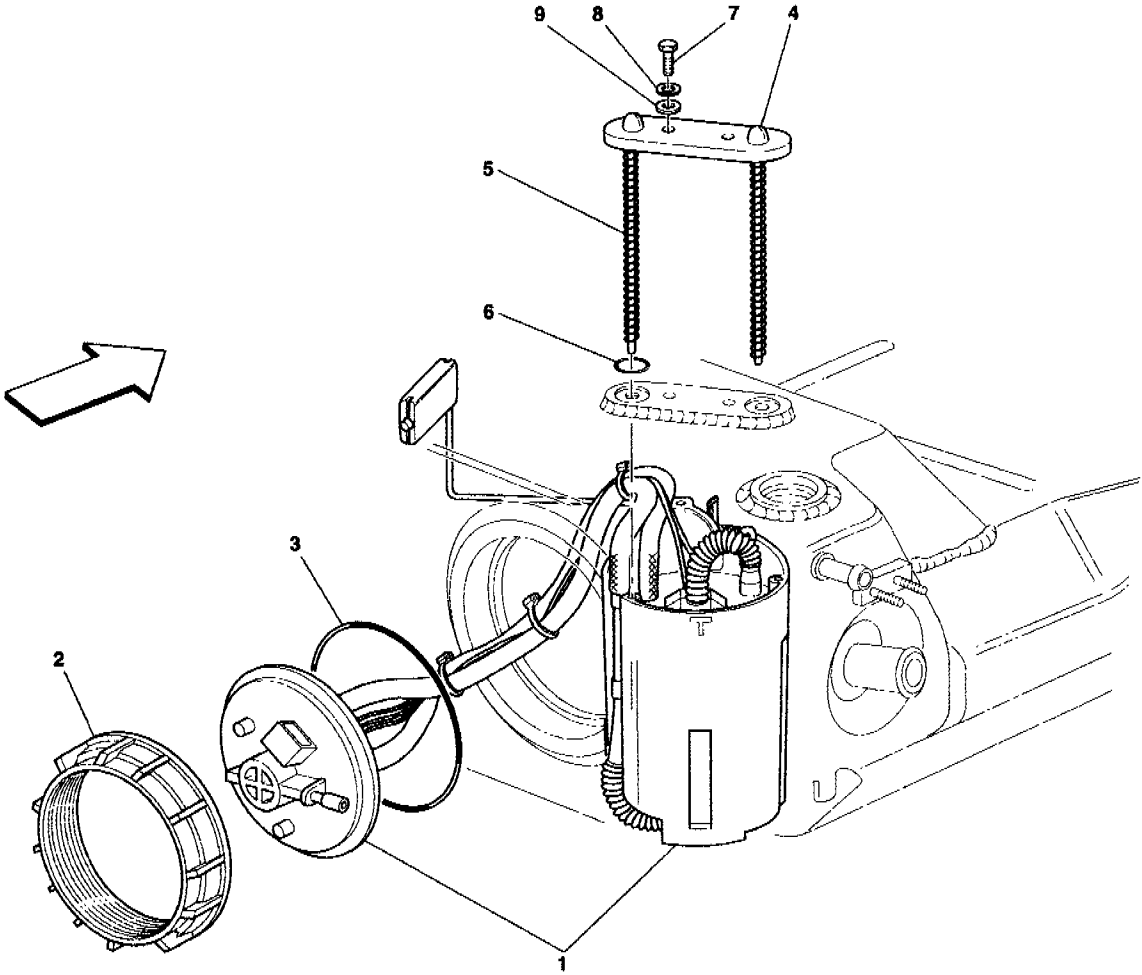

575 M Maranello - 10 - FUEL PUMP

575 M Maranello - 10 - FUEL PUMP

1	180463	1	R.H. COMPLETE FUEL PUMP AND FUEL LEVEL INDICATOR CONTROL
1	180464	1	L.H. COMPLETE FUEL PUMP
2	181682	2	RING NUT
3	181681	2	GASKET -Valid till stock exhaustion-
3	202698	2	GASKET
4	182618	2	BRACKET FOR PUMP
5	187794	4	SPRING
6	14453389	4	GASKET
7	16043624	4	SCREW
8	127496	4	WASHER
9	14499404	4	WASHER