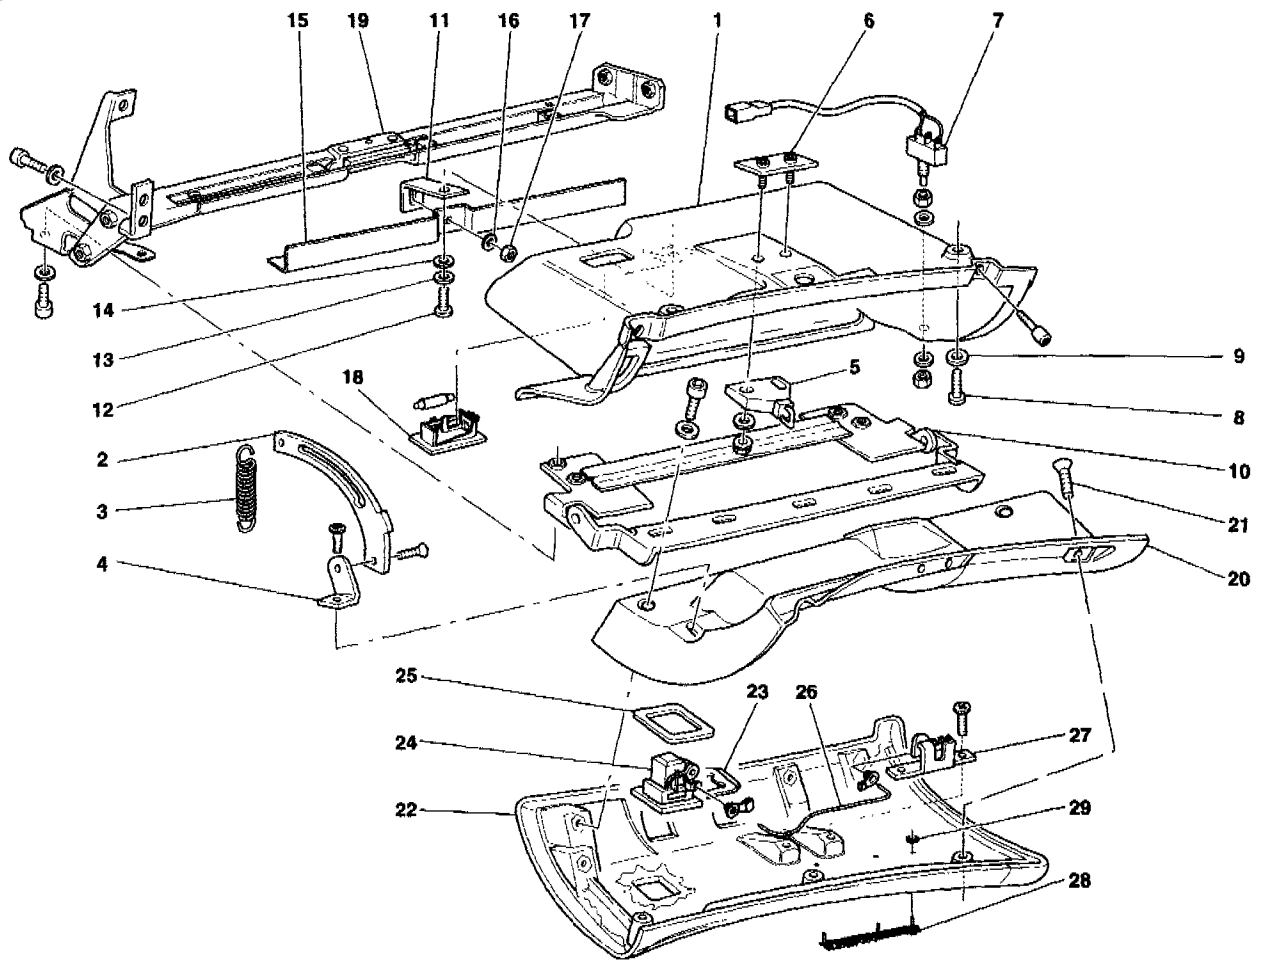

For particular colour matchings, make order by Fax or E-m@il, specifying serial number. - See "INNER TRIMS CAR CODES" table for codes of parts covered in leather or moquette.

575 M Maranello - 128 - DASHBOARD DRAWER