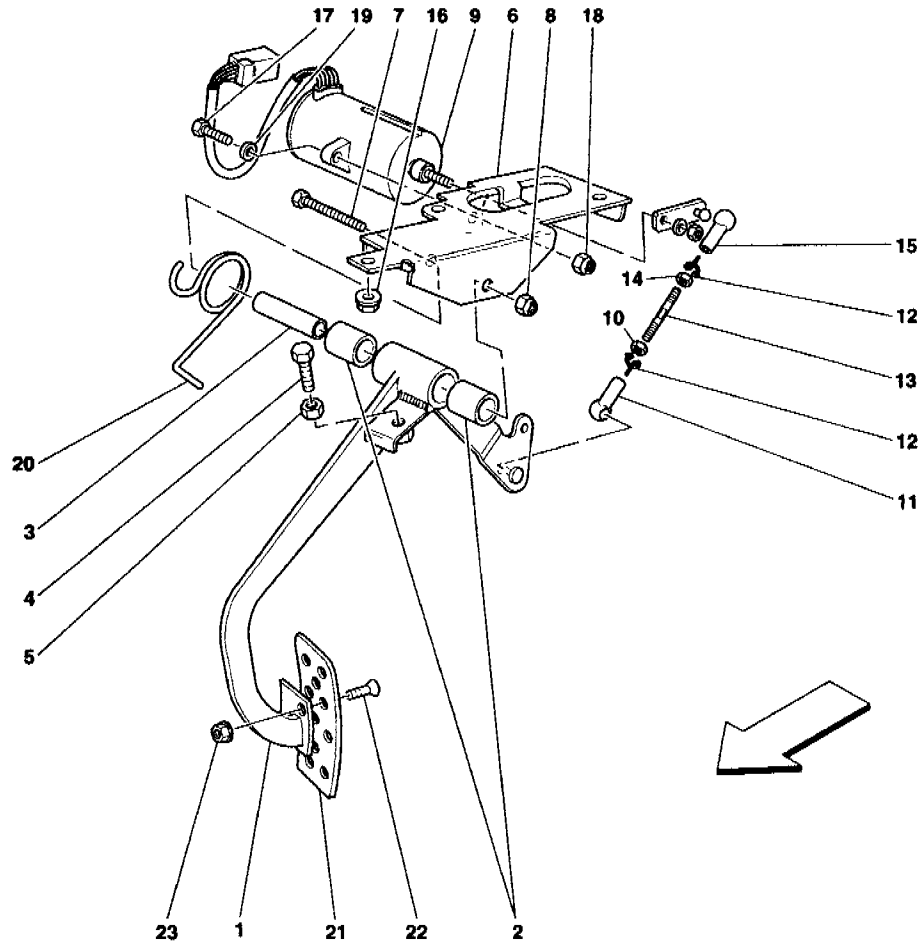

## 575 M Maranello - 40 - ELECTRONIC ACCELERATOR PEDAL

1	192617	1	ACCELERATOR PEDAL -Valid till stock exhaustion-
1	202747	1	ACCELERATOR PEDAL
2	101677	2	ROLLER BEARING
3	138219	1	CARRIER BUSH
4	16043621	1	SCREW
5	16102314	1	NUT
6	188539	1	ACCELERATOR SUPPORT -Not as spare part now- -Replaced by 197108-
6	197108	1	ACCELERATOR SUPPORT
7	10903621	1	SCREW
8	102741	1	NUT
9	170038	1	ACCELERATOR PEDAL POTENTIOMETER
10	15896470	1	NUT
11	173999	1	BALL JOINT HEAD
12	174001	2	CLIP
13	182987	1	THREADED TIE ROD
14	105586	1	L.H. THREADED NUT
15	174000	1	BALL JOINT HEAD
16	104030	3	NUT
17	10902424	2	SCREW
18	102948	2	NUT
19	10519424	2	WASHER
20	175351	1	SPRING
21	164037	1	ACCELERATOR PEDAL PLATE
22	14440734	2	SCREW
23	14058311	2	NUT