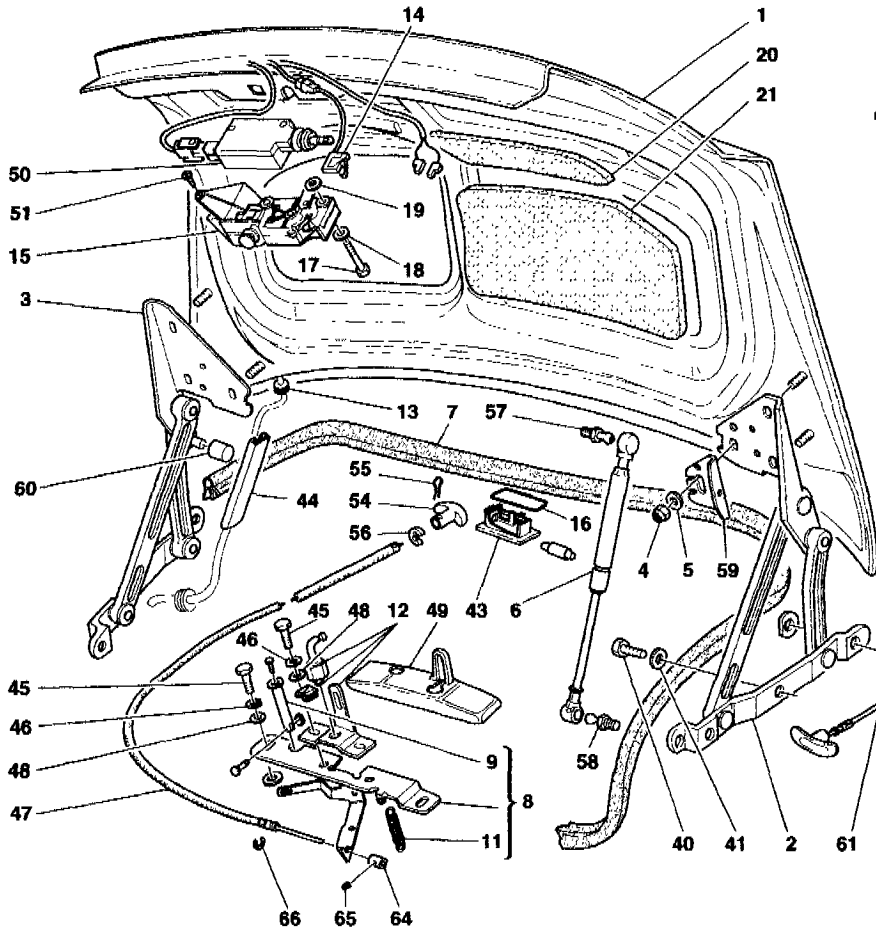

Vale fino ad esaurimento
Valid till stock exhaustion