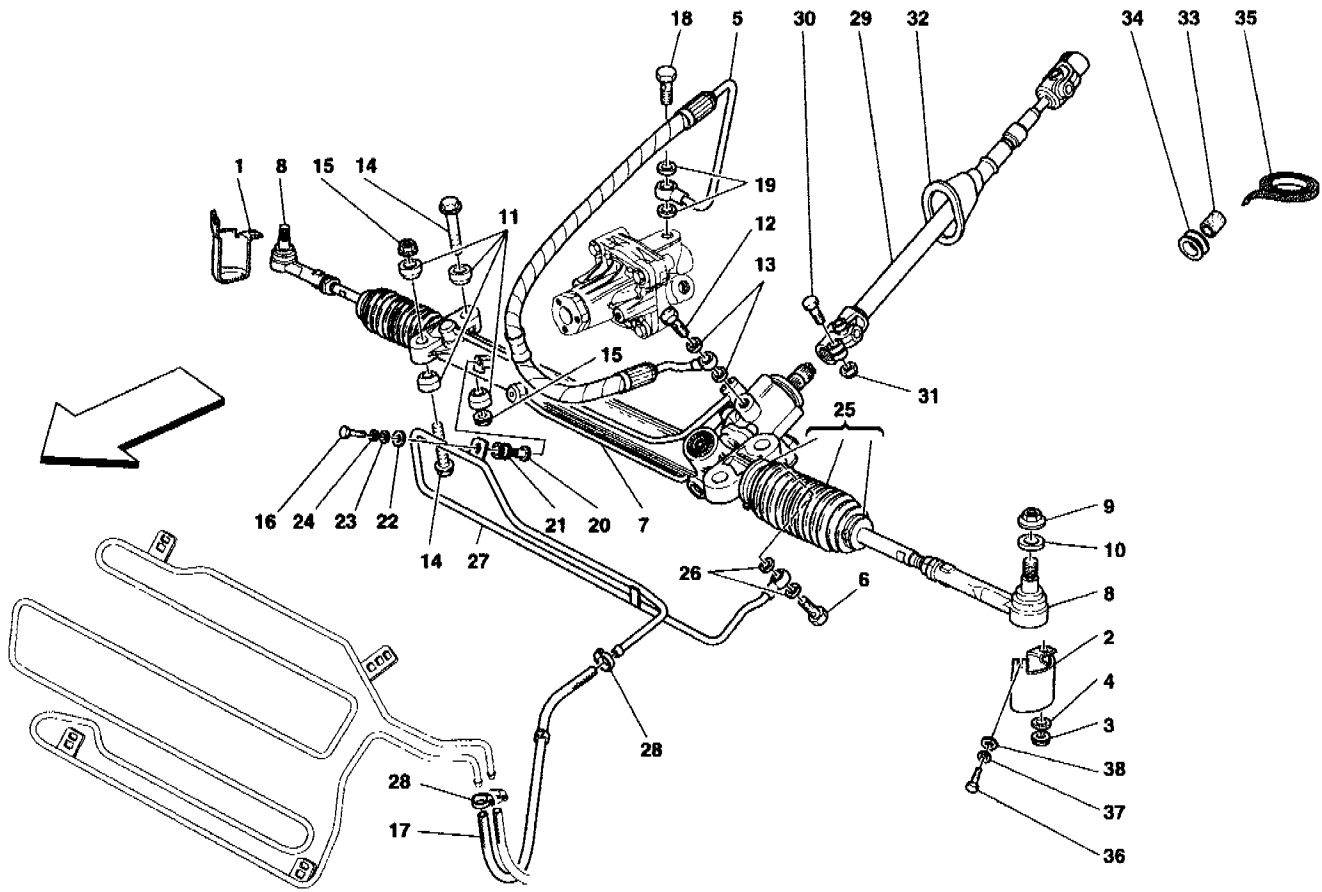

575 M Maranello - 49 - HYDRAULIC STEERING BOX

575 M Maranello - 49 - HYDRAULIC STEERING BOX

1	150879	1	R.H. PROTECTION
2	150878	1	L.H. PROTECTION
3	14058314	2	NUT
4	62764900	2	WASHER
5	170860	1	PIPE FROM PUMP TO STEERING BOX
5	171813	1	-Not for GD- PIPE FROM PUMP TO STEERING BOX
6	10185111	1	-Valid for GD- UNION
7	170858	1	RACK STEERING BOX
7	169888	1	-Not for GD- RACK STEERING BOX
8	158016	2	-Valid for GD- BALL JOINT
9	149807	2	NUT
10	155002	2	WASHER
11	155567	8	SILENTBLOCK
12	170862	1	UNION-VALVE
13	10280060	2	GASKET
14	175701	4	SCREW
15	175283	4	NUT
16	10445224	1	SCREW
17	178184	1	RUBBER PIPE FROM STEERING BOX TO REFRIGERATING COIL
17	193026	1	-Not for GD- RUBBER PIPE FROM STEERING BOX TO REFRIGERATING COIL
18	10184411	1	-Valid for GD- UNION-VALVE
19	10278660	2	GASKET
20	149707	1	SPACER
21	103549	1	CABLE GROMMET
22	10523424	1	WASHER
23	12642878	1	WASHER
24	10615274	1	WASHER
25	171702	2	COMPLETE RUBBER BOOT
26	10280060	2	GASKET
27	177395	1	PIPE FROM STEERING BOX WITH UNION
27	172848	1	-Not for GD- PIPE FROM STEERING BOX WITH UNION
28	161490	2	-Valid for GD- SCREW COLLAR
29	167168	1	STEERING CARDANIC TRASMISSION
29	169886	1	-Not for GD- STEERING CARDANIC TRASMISSION
30	150427	1	-Valid for GD- SCREW
31	150428	1	NUT
32	167341	1	GASKET
33	167379	1	RUBBER HOSE
34	167376	1	SEAL RING
35	179038	1	FILM FOR CARDANIC TRASMISSION
35	195293	1	-Valid till stock exhaustion- FILM FOR CARDANIC TRASMISSION
36	10977524	2	SCREW
37	10730014	2	WASHER
38	127493	2	WASHER