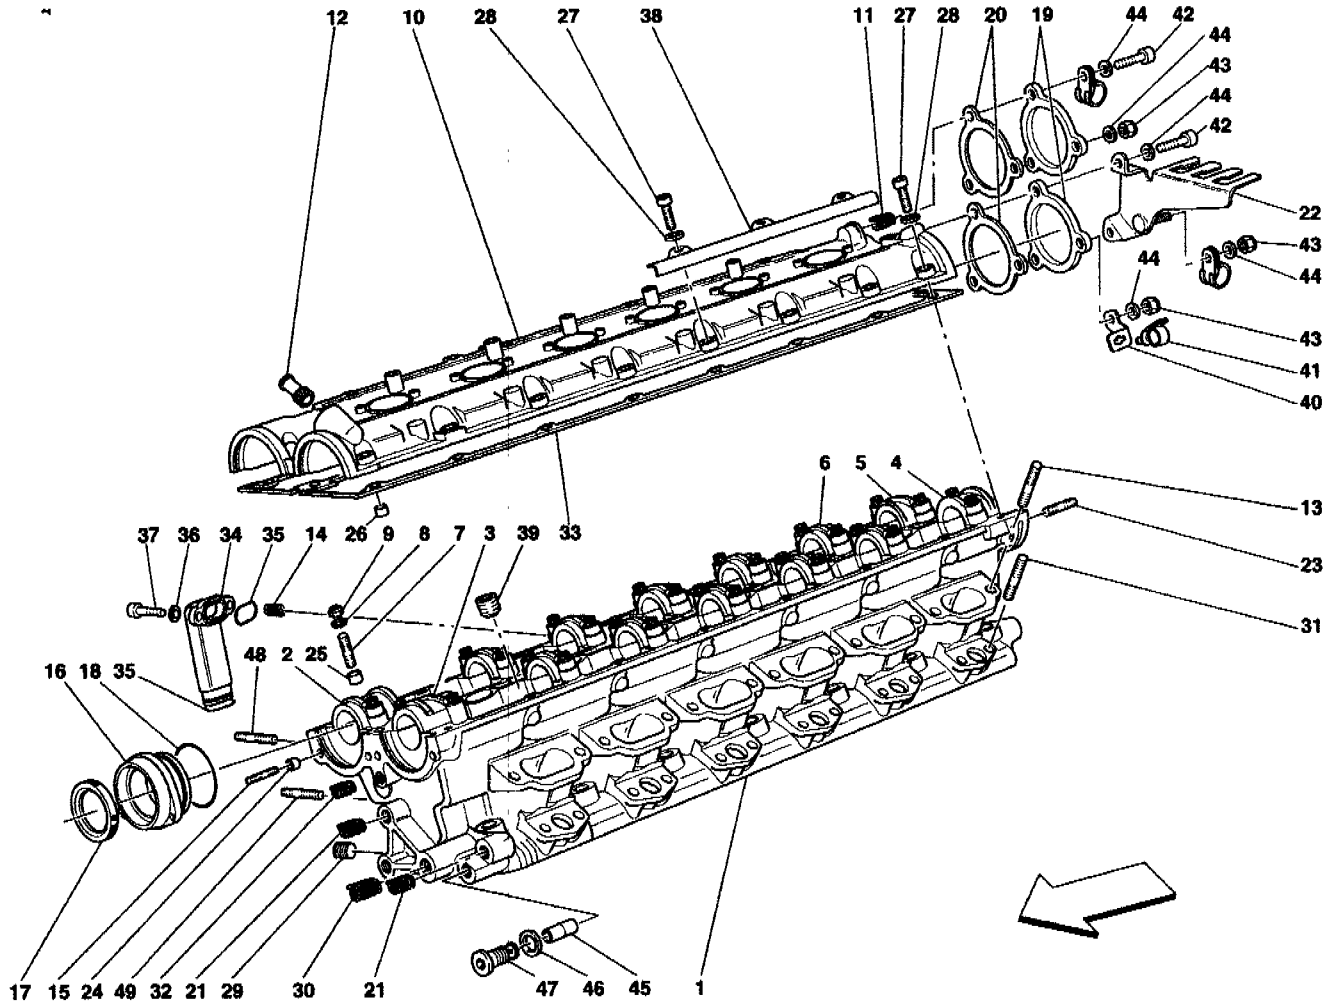

575 M Maranello - 4 - R.H. CYLINDER HEAD

535 M Maranello - 4 - R.H. CYLINDER HEAD

*	194325	1	COMPLETE R.H. CYLINDERS HEAD
1	180535	1	R.H. HEAD
2	154203	1	-With complete cylinder head- RIGHT FRONT CAP
3	154205	1	-With complete cylinder head- LEFT FRONT CAP
4	154204	1	-With complete cylinder head- LEFT REAR CAP
5	154206	1	-With complete cylinder head- RIGHT REAR CAP
6	154207	10	-With complete cylinder head- INTERMEDIATE CAP
7	13541424	28	-With complete cylinder head- STUD
8	11197774	28	WASHER
9	15896214	28	NUT
10	180483	1	R.H. CYLINDERS HEAD COVER
11	13525570	1	-With complete cylinder head- THREADED INSERT
12	154525	1	THREADED UNION
13	13541124	12	STUD
14	13525170	2	THREADED INSERT
15	13539324	4	STUD
			-Not as spare part-
			-Replaced by 13539424-
15	13539424	4	STUD
16	182409	2	FRONT COVER
17	163987	2	GASKET
18	158349	2	O.R. GASKET
19	182126	2	REAR SMALL COVER
20	182127	2	COVER GASKET
21	13525770	6	THREADED INSERT
22	185306	1	L.H. BRACKET
23	13541124	4	STUD
24	182434	4	CENTERING DOWEL
25	102725	28	CENTERING DOWEL
26	102725	2	CENTERING DOWEL
27	156834	18	SCREW
28	12601274	18	WASHER
29	14326150	1	THREADED PLUG
			-Not as spare part-
			-Replaced by 14326101-
29	14326101	1	THREADED PLUG
30	13524670	2	THREADED INSERT
31	11500224	12	STUD
32	13525470	2	THREADED INSERT
33	182931	1	COVER GASKET
34	154647	1	OIL EXHAUST DUCTING
35	142599	2	O.R. GASKET
36	12601174	2	WASHER
37	14304224	2	SCREW
38	182703	1	CABLES SUPPORTING BRACKET
39	127635	4	THREADED PLUG
40	178555	1	R.H. BRACKET
41	164565	1	FIXING CLIP
42	14432224	2	SCREW
43	102948	4	NUT
44	12604274	6	WASHER
45	156862	1	NONRETURN VALVE
46	10298460	1	GASKET
47	163714	1	PLUG
48	13516824	8	STUD
49	13517024	4	STUD