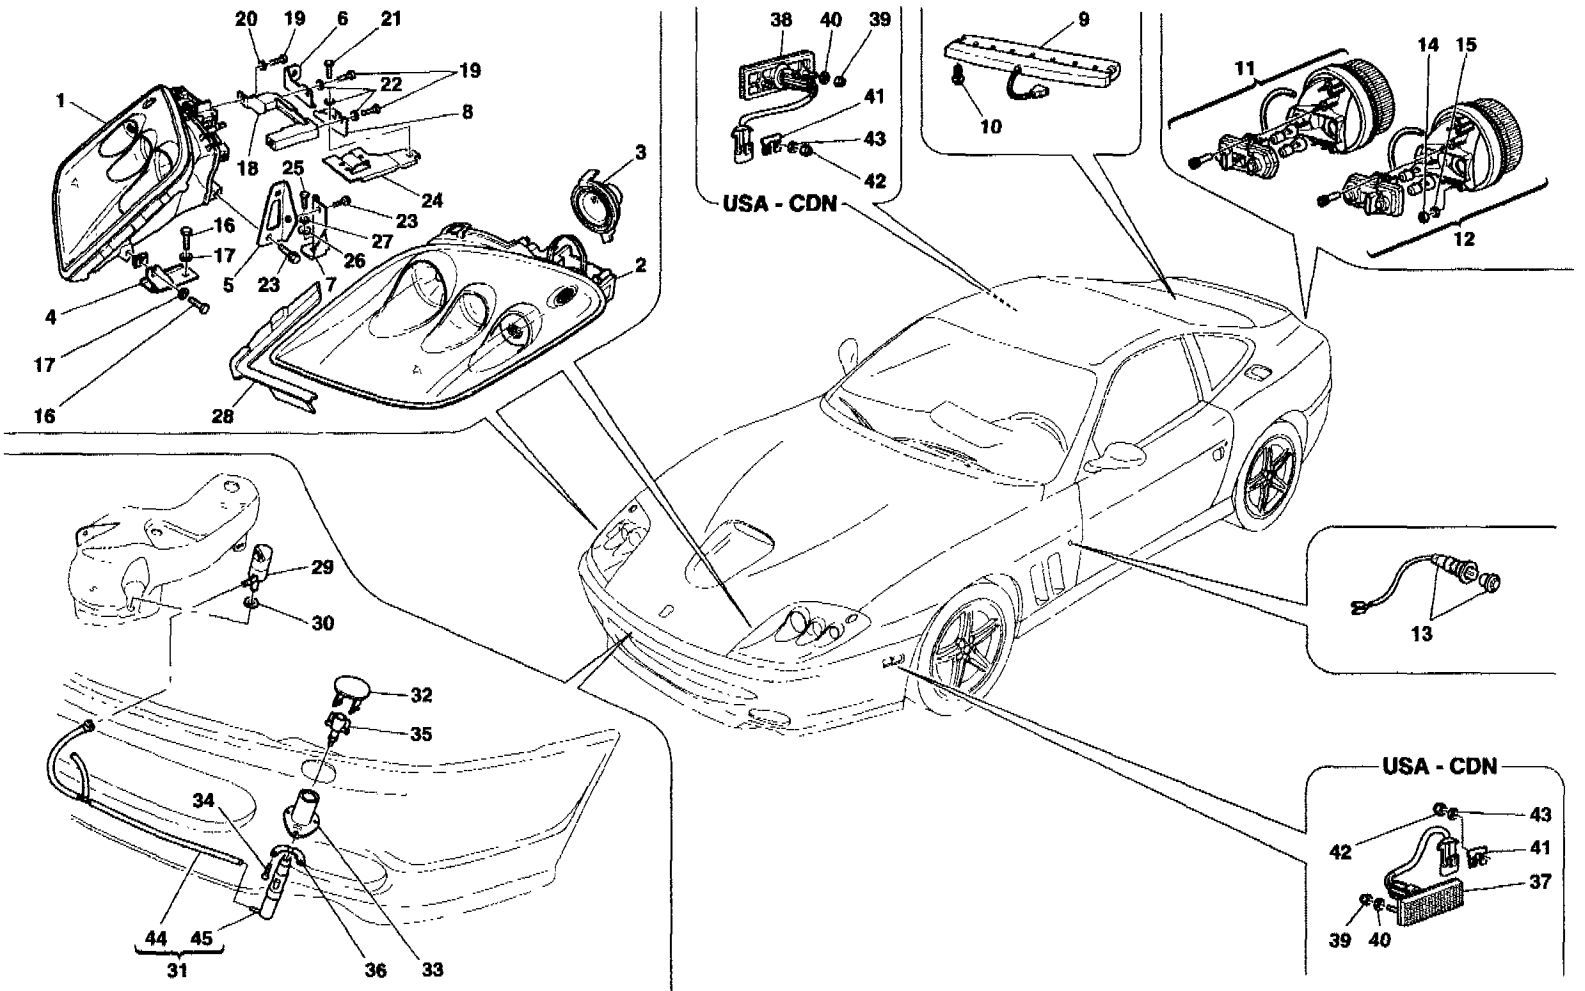

575 M Maranello - 131 - FRONT AND REAR LIGHTS

575 M Maranello - 131 - FRONT AND REAR LIGHTS

1	672582..	1	R.H. HEADLIGHT LOW/HIGH BEAM -See relevant table for paint colour- -Not for USA, CDN, GD and J- -Not as spare part- -Replaced by 691814..-
1	691814..	1	R.H. HEADLIGHT LOW/HIGH BEAM -See relevant table for paint colour- -Not for USA, CDN, GD and J-
1	672583..	1	R.H. HEADLIGHT LOW/HIGH BEAM -See relevant table for paint colour- -Valid for USA and CDN- -Not as spare part- -Replaced by 691815..-
1	691815..	1	R.H. HEADLIGHT LOW/HIGH BEAM -See relevant table for paint colour- -Valid for USA and CDN-
1	672585..	1	R.H. HEADLIGHT LOW/HIGH BEAM -See relevant table for paint colour- -Valid for GD and J- -Not as spare part- -Replaced by 691816..-
1	691816..	1	R.H. HEADLIGHT LOW/HIGH BEAM -See relevant table for paint colour- -Valid for GD and J-
2	672581..	1	L.H. HEADLIGHT LOW/HIGH BEAM -See relevant table for paint colour- -Not for USA, CDN, GD and J- -Not as spare part- -Replaced by 691817..-
2	691817..	1	L.H. HEADLIGHT LOW/HIGH BEAM -See relevant table for paint colour- -Not for USA, CDN, GD and J-
2	672584..	1	L.H. HEADLIGHT LOW/HIGH BEAM -See relevant table for paint colour- -Valid for USA and CDN- -Not as spare part- -Replaced by 691818..-
2	691818..	1	L.H. HEADLIGHT LOW/HIGH BEAM -See relevant table for paint colour- -Valid for USA and CDN-
2	672586..	1	L.H. HEADLIGHT LOW/HIGH BEAM -See relevant table for paint colour- -Valid for GD and J- -Not as spare part- -Replaced by 691819..-
2	691819..	1	L.H. HEADLIGHT LOW/HIGH BEAM -See relevant table for paint colour- -Valid for GD and J-
3	65898400	2	PLUG FOR LIGHTS
4	64559700	1	R.H. FRONT BRACKET
4	64559600	1	L.H. FRONT BRACKET
5	64559100	1	R.H. BRACKET
5	64559000	1	L.H. BRACKET
6	66672600	1	R.H. OUTER BRACKET
6	66672700	1	L.H. OUTER BRACKET
7	64786600	1	R.H. INNER REAR BRACKET