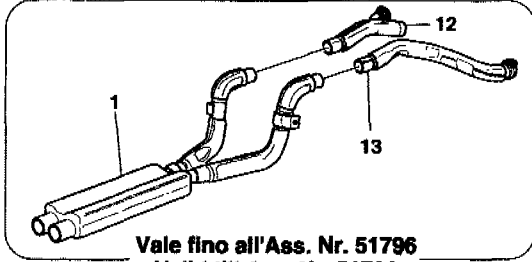

Vale per AUS M.Y.2004 e J M.Y.2004
Valid for AUS M.Y.2004 and J M.Y.2004