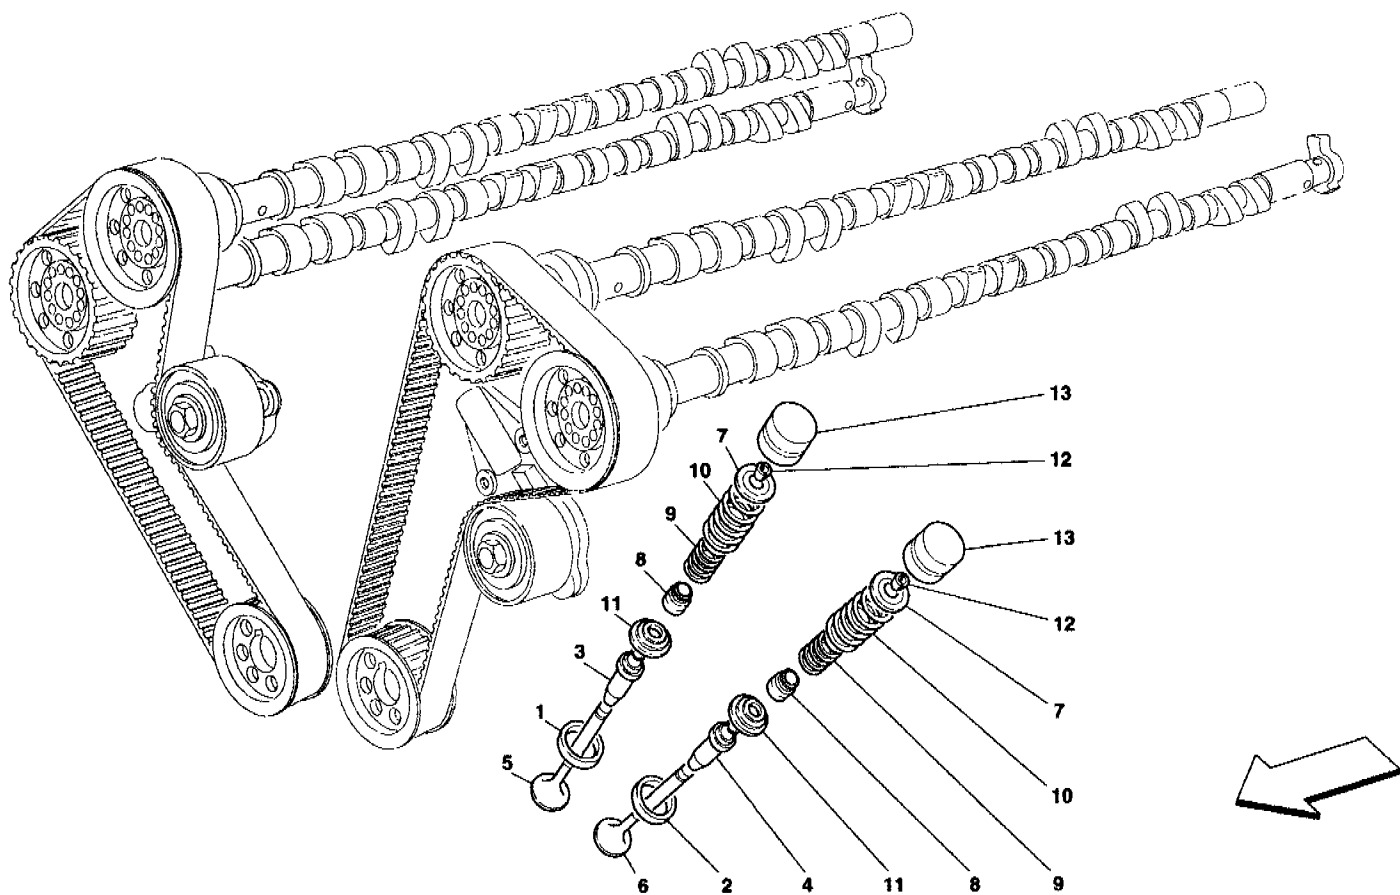

575 M Maranello - 7 - TIMING - VALVES

1	174122	24	INTAKE VALVE SEAT
2	174121	24	EXHAUST VALVE SEAT
3	188630	24	SUCTION VALVE GUIDE
3	183781	24	INTAKE VALVE GUIDE OVERSIZED
4	188631	24	EXHAUST VALVE GUIDE
4	176194	24	EXHAUST VALVE GUIDE OVERSIZE
5	167157	24	INTAKE VALVE
6	167158	24	EXHAUST VALVE
7	191232	48	UPPER SPACER
8	145785	48	OIL RING FOR VALVE GUIDE
9	191252	48	INNER SPRING
10	191251	48	OUTER SPRING
11	183779	48	LOWER SPACER
11	188651	48	OVERSIZED LOWER CUP
12	167170	96	COTTER FOR VALVE SPRING CUP
13	166572	48	HYDRAULIC TAPPET FOR VALVE CONTROL