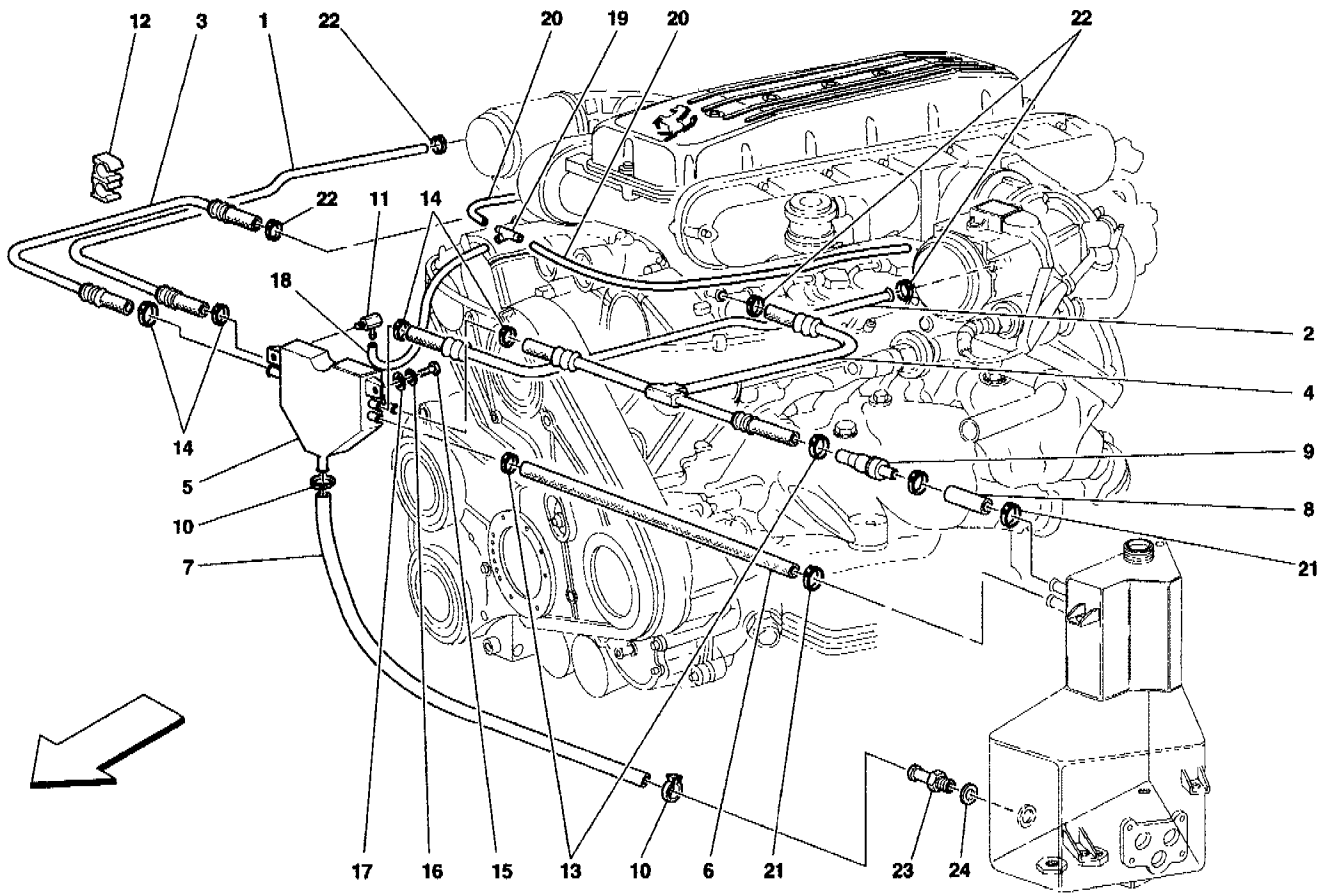

575 M Maranello - 22 - BLOW-BY

575 M Maranello - 22 - BLOW-BY

1	184477	1	PIPE FROM OIL VENT BODY TO R.H. SLEEVE
2	184476	1	PIPE FROM OIL VENT BODY TO L.H. SLEEVE
3	184478	1	PIPE FROM R.H. HEAD TO VENT BODY
4	184475	1	PIPE FROM L.H. HEAD TO VENT BODY
5	186852	1	ENGINE OIL VENT BODY
6	178931	1	PIPE FROM VENT BODY TO OIL TANK
7	120414	1	RUBBER HOSE PER DRAINAGE
8	179382	1	RUBBER HOSE
9	184484	1	NONRETURN VALVE
10	178051	2	CLAMP
11	128016	1	UNION
12	145543	9	FIXING CLIP
13	177996	2	CLAMP
14	13430770	4	SCREW COLLAR
15	10902124	2	SCREW
16	12644424	2	WASHER
17	12601274	2	WASHER
18	115148	1	RUBBER PIPE
19	146972	1	3-WAY UNION
20	124790	2	RUBBER PIPE
21	178053	2	CLAMP
22	178052	4	CLAMP
23	186849	1	NO RETURN VALVE
24	153722	1	GASKET