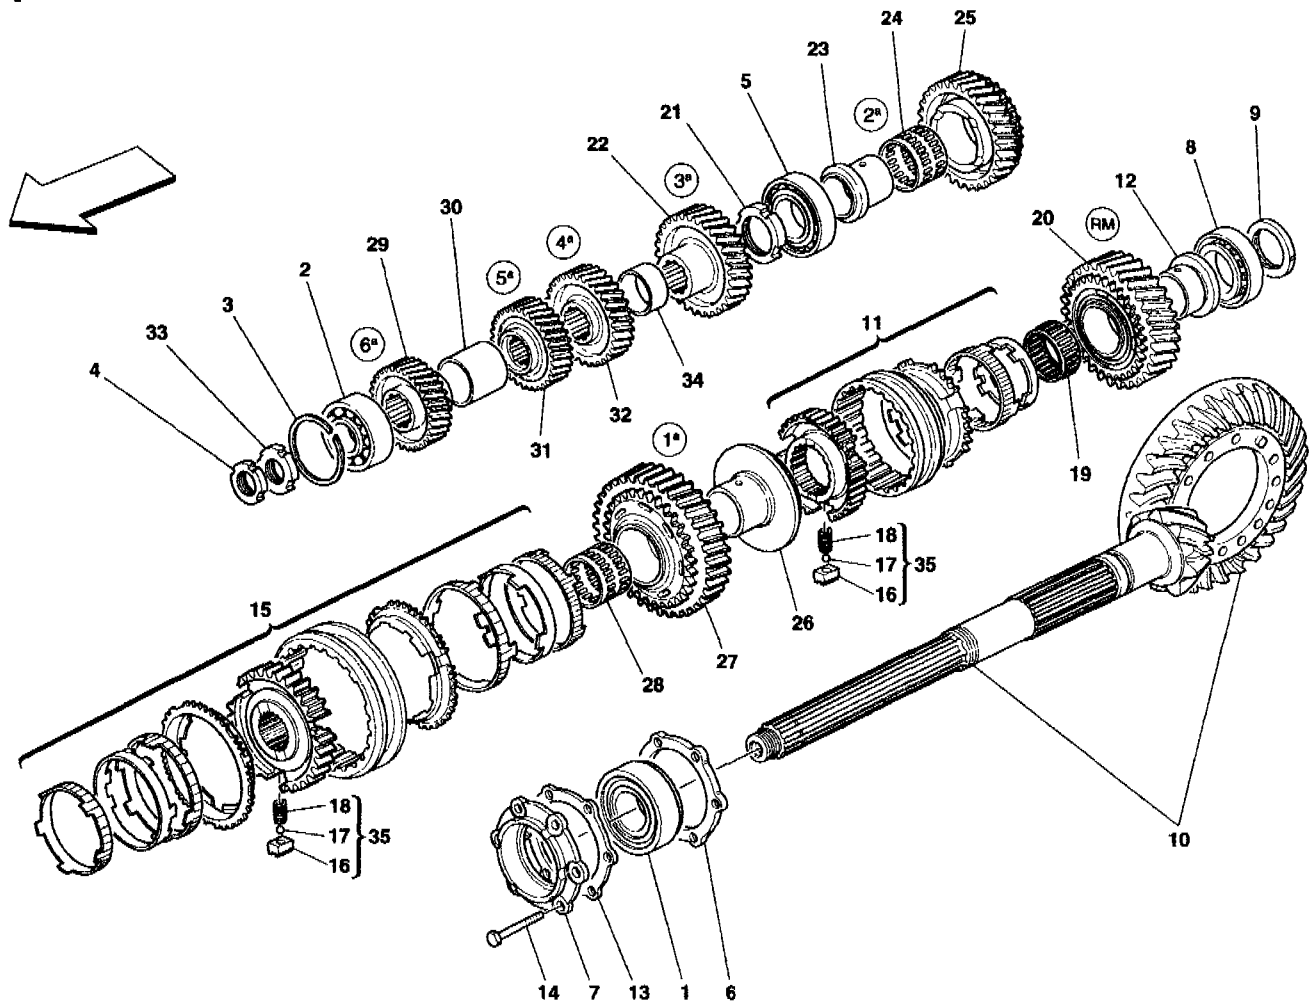

575 M Maranello - 33 - LAY SHAFT GEARS

575 M Maranello - 33 - LAY SHAFT GEARS

1	144498	1	BEARING FOR DRIVEN SHAFT DIFFERENTIAL SIDE
2	103030	1	ROLLER BEARING
3	144511	1	STOP RING
4	163684	1	RING NUT
5	131056	1	ROLLER BEARING
6	143924	1	RING
7	189460	1	BUSHING
8	189462	1	ROLLER BEARING
9	189459	1	SPACER
10	189455	1	COMPLETE BEVEL GEAR PAIR R.11/43
11	189522	1	REVERSE GEAR COMPLETE SYNCHRONIZER
12	189525	1	BUSHING
13	155722	1	SPACER Thick. mm. 2,4
14	16321430	6	SCREW
15	189587	1	1th AND 2th GEAR COMPLETE SYNCHRONIZER
16	184991	6	SMALL BLOCK -Not as spare part- -Replaced by 194029- -See ref. 35-
17	184997	6	BALL -Not as spare part- -Replaced by 194029- -See ref. 35-
18	189523	6	SPRING -Not as spare part- -Replaced by 194029- -See ref. 35-
19	150004	1	ROLLER CAGE
20	189524	1	REVERSE GEAR
21	189747	1	RING NUT
22	189655	1	PINION FOR 3rd GEAR
23	189590	1	BUSHING
24	189580	1	ROLLER CAGE
25	189589	1	PINION FOR 2nd GEAR
26	189579	1	BUSHING
27	189588	1	PINION FOR 1st GEAR
28	189580	1	ROLLER CAGE
29	189703	1	PINION FOR 6th GEAR
30	189702	1	SPACER
31	189670	1	PINION FOR 5th GEAR
32	189668	1	PINION FOR 4th GEAR
33	163670	1	RING NUT
34	189701	1	SPACER
35	194029	2	PAD FOR SYNCHRONIZER/BALL/ SPRING REPLACEMENT KIT