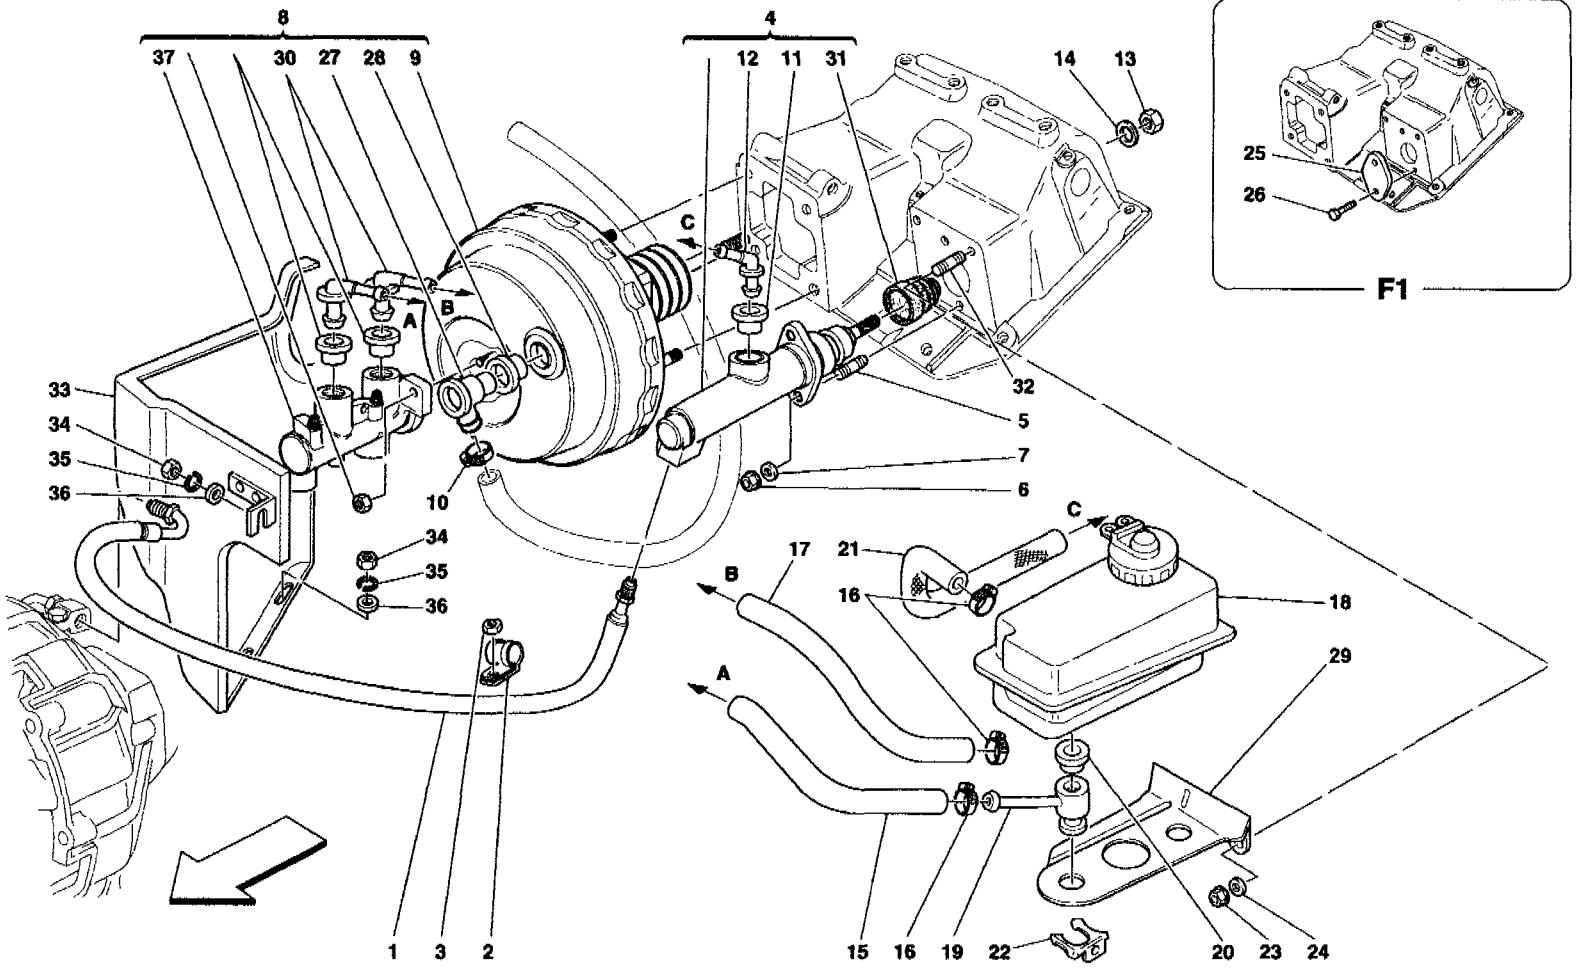

575 M Maranello - 39 - BRAKE AND CLUTCH HYDRAULIC SYSTEM

575 M Maranello - 39 - BRAKE AND CLUTCH HYDRAULIC SYSTEM

1	154009	1	CLUTCH CONTROL TUBE -Not for F1- -Not for GD-
1	156119	1	CLUTCH CONTROL TUBE -Not for F1- -Valid for GD-
2	10441590	2	BRACKET WITH SHEATH -Not for F1-
3	102948	2	NUT -Not for F1-
4	175211	1	CLUTCH CONTROL PUMP -Not for F1-
5	13516824	2	STUD -Not for F1- -For GD valid for F1 too-
6	177778	2	NUT -Not for F1- -For GD valid for F1 too-
7	12601374	2	WASHER -Not for F1- -For GD valid for F1 too-
8	183081	1	BRAKE BOOSTER WITH PUMP
9	188572	1	BOOSTER
10	13000390	1	SCREW COLLAR
11	175189	1	SEAL RING -Not for F1-
12	184497	1	UNION -Not for F1-
13	101139	4	NUT
14	12601374	4	WASHER
15	105857	1	RUBBER HOSE -Not for GD-
15	134903	1	RUBBER HOSE -Valid for GD-
16	13000390	6	SCREW COLLAR -For F1 q.ty 4-
17	123266	1	RUBBER HOSE -Not for GD-
17	134903	1	RUBBER HOSE -Valid for GD-
18	173866	1	COMPLETE PAN FOR BRAKE LIQUID
19	113116	2	UNION
20	106625	2	RUBBER
21	173974	1	RUBBER HOSE -Not for F1- -Not for GD-
21	173884	1	RUBBER HOSE -Not for F1- -Valid for GD-
22	110810	2	ELASTIC PLATE
23	104030	2	NUT
24	12638524	2	WASHER
25	163651	1	FLANGE -Valid for F1-
26	16043021	2	SCREW -Valid for F1- -Not for GD-
26	13516824	2	STUD -Valid for F1- -Valid for GD-
27	144552	1	UNION
28	151475	1	CABLE GROMMET
29	183258	1	BRAKE OIL TANK SUPPORT -Not for GD-
29	188873	1	BRAKE OIL TANK SUPPORT -Valid for GD-
30	183477	2	UNION