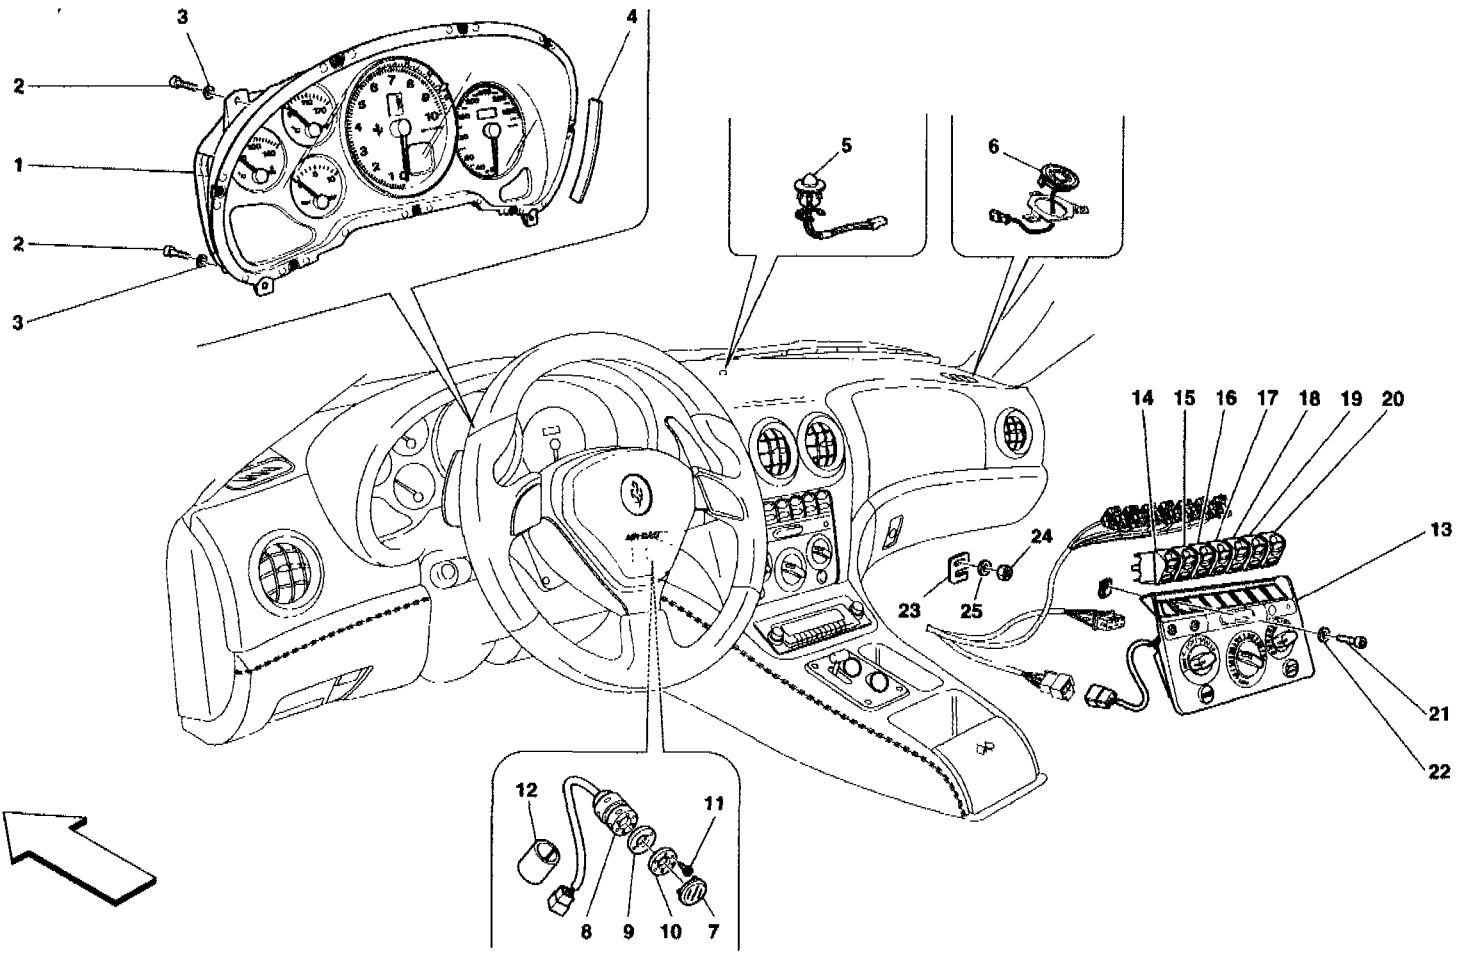

575 M Maranello - 130 - INSTRUMENTS

575 M Maranello - 130 - INSTRUMENTS

1	191202	1	COMPLETE INSTRUMENT BOARD -Valid for cars with metrical system- -Valid till stock exhaustion-
1	197666	1	COMPLETE INSTRUMENT BOARD -Valid for cars with metrical system- -Not as spare part- -Replaced by 211858-
1	211858	1	COMPLETE INSTRUMENT BOARD -Valid for cars with metrical system-
1	189433	1	COMPLETE INSTRUMENT BOARD -Valid for cars with metrical system- -Carbon- -Optional- -Valid till stock exhaustion-
1	197669	1	COMPLETE INSTRUMENT BOARD -Valid for cars with metrical system- -Carbon- -Optional- -Not as spare part- -Replaced by 211861-
1	211861	1	COMPLETE INSTRUMENT BOARD -Valid for cars with metrical system- -Carbon- -Optional-
1	192235	1	COMPLETE INSTRUMENT BOARD -Valid for USA- -Not for cars with metrical system- -Valid till stock exhaustion-
1	197667	1	COMPLETE INSTRUMENT BOARD -Valid for USA- -Not for cars with metrical system- -Not as spare part- -Replaced by 211859-
1	211859	1	COMPLETE INSTRUMENT BOARD -Valid for USA- -Not for cars with metrical system-
1	189434	1	COMPLETE INSTRUMENT BOARD -Valid for USA- -Not for cars with metrical system- -Carbon- -Optional-
1	197670	1	COMPLETE INSTRUMENT BOARD -Valid for USA- -Not for cars with metrical system- -Carbon- -Optional- -Not as spare part- -Replaced by 211862-
1	211862	1	COMPLETE INSTRUMENT BOARD -Valid for USA- -Not for cars with metrical system- -Carbon- -Optional-
1	192236	1	COMPLETE INSTRUMENT BOARD -Valid for GB- -Not for cars with metrical system- -Valid till stock exhaustion-