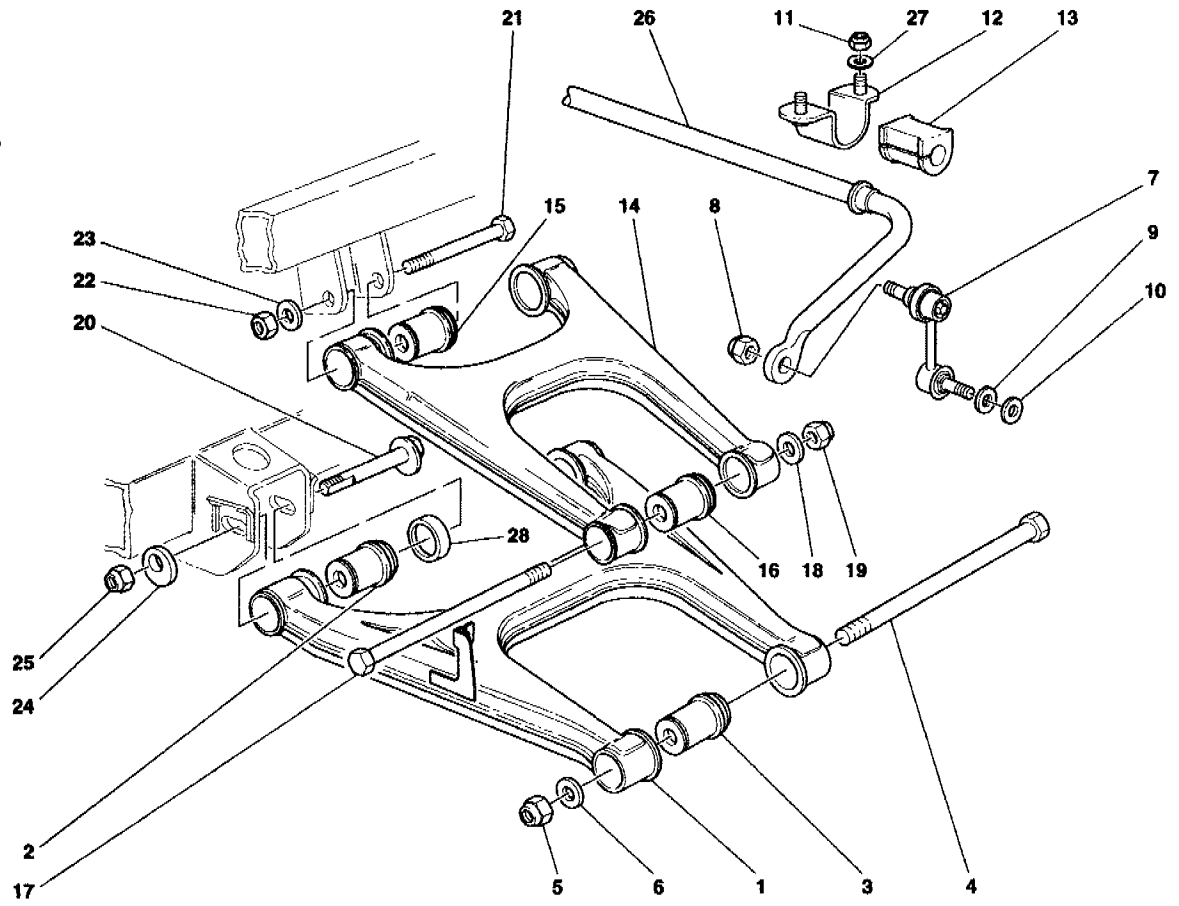

575 M Maranello - 56 - REAR SUSPENSION - WISHBONES AND STABILIZER BAR

575 M Maranello - 56 - REAR SUSPENSION - WISHBONES AND STABILIZER BAR

1	183956	1	R.H. LOWER LEVER
1	183772	1	L.H. LOWER LEVER
2	186495	4	FLAMBLOCK FOR LOWER FORK
3	186496	4	FLAMBLOCK FOR LOWER FORK
4	168445	2	SCREW
5	150238	2	NUT
6	105434	2	WASHER
7	171812	2	TIE ROD
8	102742	2	NUT
9	102901	2	WASHER
10	160092	2	WASHER
11	147985	4	NUT
12	153148	2	PAD FASTENING PLATE
13	153146	2	BAR BUFFER -Ø 17- -Not for cars with handling "Fiorano equipment"- -Valid till stock exhaustion-
13	212936	2	BAR BUFFER -Ø 17- -Not for cars with handling "Fiorano equipment"- -Valid after stock exhaustion of 153146-
13	130533	2	BAR BUFFER -Ø 21- -Valid for cars with handling "Fiorano equipment"- -Optional-
13	210897	2	BAR BUFFER -Ø 19.5- -HGTC Version-
14	188736	2	UPPER LEVER
15	186496	4	FLAMBLOCK FOR UPPER FORK
16	186493	4	FLAMBLOCK FOR UPPER FORK
17	144747	2	SCREW
18	12601574	2	WASHER
19	102825	2	NUT
20	150789	4	ECCENTRIC SCREW
21	106422	4	SCREW
22	150238	4	NUT
23	12601674	4	WASHER
24	175077	4	ECCENTRIC WASHER
25	150238	4	NUT
26	169120	1	REAR ANTI-ROLL BAR -Ø 17- -Not for cars with handling "Fiorano equipment"-
26	175890	1	REAR ANTI-ROLL BAR -Ø 21- -Valid for cars with handling "Fiorano equipment"- -Optional-
26	210888	1	REAR ANTI-ROLL BAR -Ø 19.5- -HGTC Version-
27	10519624	4	WASHER
28	187016	4	SPACER FOR FLAMBLOCK