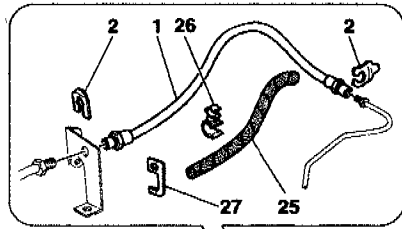

575 M Maranello - 45 - BRAKE SYSTEM -Valid for GD-

1	137313	2	HOSE
2	116374	2	FIXING CLIP
3	168148	2	REAR SENSOR PROTECTION
4	60909500	4	SCREW
5	127494	4	WASHER
6	14496424	4	WASHER
7	116373	2	REAR HOSE
8	116374	2	CLIP
9	188880	1	BRAKE PIPE FROM FRONT PUMP TO CONTROL STATION -Not as spare part- -Replaced by 212534 for R.H.D. -
9	212534	1	BRAKE PIPE FROM FRONT PUMP TO CONTROL STATION -Valid for GD
10	188878	1	BRAKE PIPE FROM REAR PUMP TO CONTROL STATION -Not as spare part- -Replaced by 212532 for R.H.D.-
10	212532	1	BRAKE PIPE FROM REAR PUMP TO CONTROL STATION -Valid for GD-
11	182980	1	R.H. BRAKE PIPE FROM CONTROL STATION TO FRONT HOSE -Not as spare part- -Replaced by 212523-
11	212523	1	R.H. BRAKE PIPE FROM CONTROL STATION TO FRONT HOSE
12	182981	1	L.H. BRAKE PIPE FROM CONTROL STATION TO FRONT HOSE -Not as spare part- -Replaced by 212524-
12	212524	1	L.H. BRAKE PIPE FROM CONTROL STATION TO FRONT HOSE
13	191996	1	ABS/ASR HYDRAULIC/ELECTRONIC CONTROL STATION
14	16100814	2	NUT
15	127496	2	WASHER
16	12638524	2	WASHER
17	188879	1	BRAKE PIPE FROM CONTROL STATION TO R.H. REAR RIGID PIPE -Not as spare part- -Replaced by 212533 for R.H.D.-
17	212533	1	BRAKE PIPE FROM CONTROL STATION TO R.H. REAR RIGID PIPE -Valid for GD-
18	188883	1	BRAKE PIPE FROM CONTROL STATION TO L.H. REAR RIGID PIPE -Not as spare part- -Replaced by 212535 for R.H.D.-
18	212535	1	BRAKE PIPE FROM CONTROL STATION TO L.H. REAR RIGID PIPE -Valid for GD-
19	188884	1	BRAKE PIPE TO R.H. REAR HOSE -Not as spare part- -Replaced by 212536 for R.H.D.-
19	212536	1	BRAKE PIPE TO R.H. REAR HOSE -Valid for GD-
20	188885	1	BRAKE PIPE TO L.H. REAR HOSE -Not as spare part- -Replaced by 212537 for R.H.D.-
20	212537	1	BRAKE PIPE TO L.H. REAR HOSE -Valid for GD-
21	141505	2	CLIP
22	143055	6	CLIP
23	169476	7	CLIP
24	169477	6	CLIP
25	204939	2	PIPE SHEATH