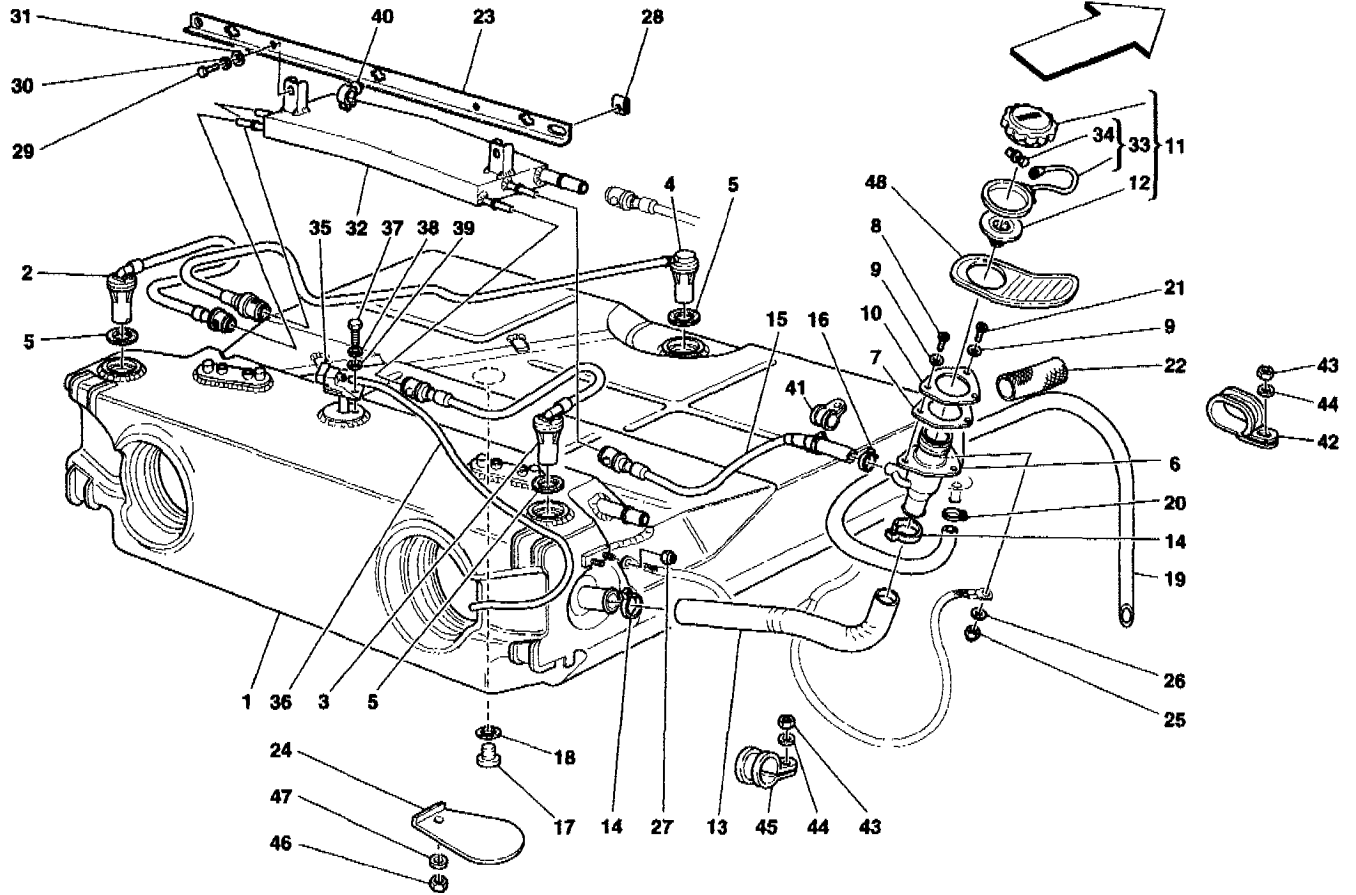

575 M Marellino - 12 - FUEL TANK - UNION AND PIPING -Valid for USA and CDN-

575 M Maranello - 12 - FUEL TANK - UNION AND PIPING -Valid for USA and CDN-

1	182614	1	FUEL TANK
2	181935	1	L.H. VALVE COMPLETED WITH PIPING
3	181936	1	R.H. VALVE COMPLETED WITH PIPING
4	180469	1	VALVE COMPLETED WITH PIPING
4	196488	1	-Valid till stock exhaustion- VALVE COMPLETED WITH PIPING
5	169938	3	GASKET
5	195049	3	-Valid till stock exhaustion- GASKET
6	181932	1	FILLER
7	174095	1	GASKET
8	62926700	2	SCREW
9	12601274	3	WASHER
10	174093	1	FLANGE
11	185780	1	PLUG
12	180119	1	GASKET
13	181977	1	FILLER-TANK CONNECTING PIPE
14	170127	2	SCREW COLLAR
15	182265	1	PIPE FOR VAPOR RECYCLING
16	13432070	1	SCREW COLLAR
17	148045	1	THREADED PLUG
18	123622	1	O.R. GASKET
19	179851	1	RUBBER HOSE
20	161490	1	SCREW COLLAR
21	14778418	1	SCREW
22	171163	1	PROTECTION SHEATH
23	187725	1	BRACKET
23	196078	1	-Valid till stock exhaustion- BRACKET
24	66849400	1	FUEL EXHAUST SEAL DOOR
25	102741	1	NUT
26	12648277	1	WASHER
27	102948	1	NUT
28	62766300	2	CLIP
29	10902124	2	SCREW
30	12639724	2	WASHER
31	127494	2	WASHER
32	181931	1	DISAREATOR
33	186866	1	COMPLETE RING
34	186172	1	RETAINER
35	179137	1	FUEL PRESSURE SENSOR
36	115148	1	RUBBER HOSE
37	10977724	1	SCREW
38	12601174	1	WASHER
39	12637824	1	WASHER
40	178430	3	FIXING CLIP
41	10441990	1	BRACKET WITH SHEATH
42	61712500	1	BRACKET WITH SHEATH
43	102948	2	NUT
44	14499324	2	WASHER
45	172995	1	BRACKET WITH SHEATH
46	14058411	1	NUT
47	10519424	1	WASHER
48	67194500	1	RUBBER PROTECTION