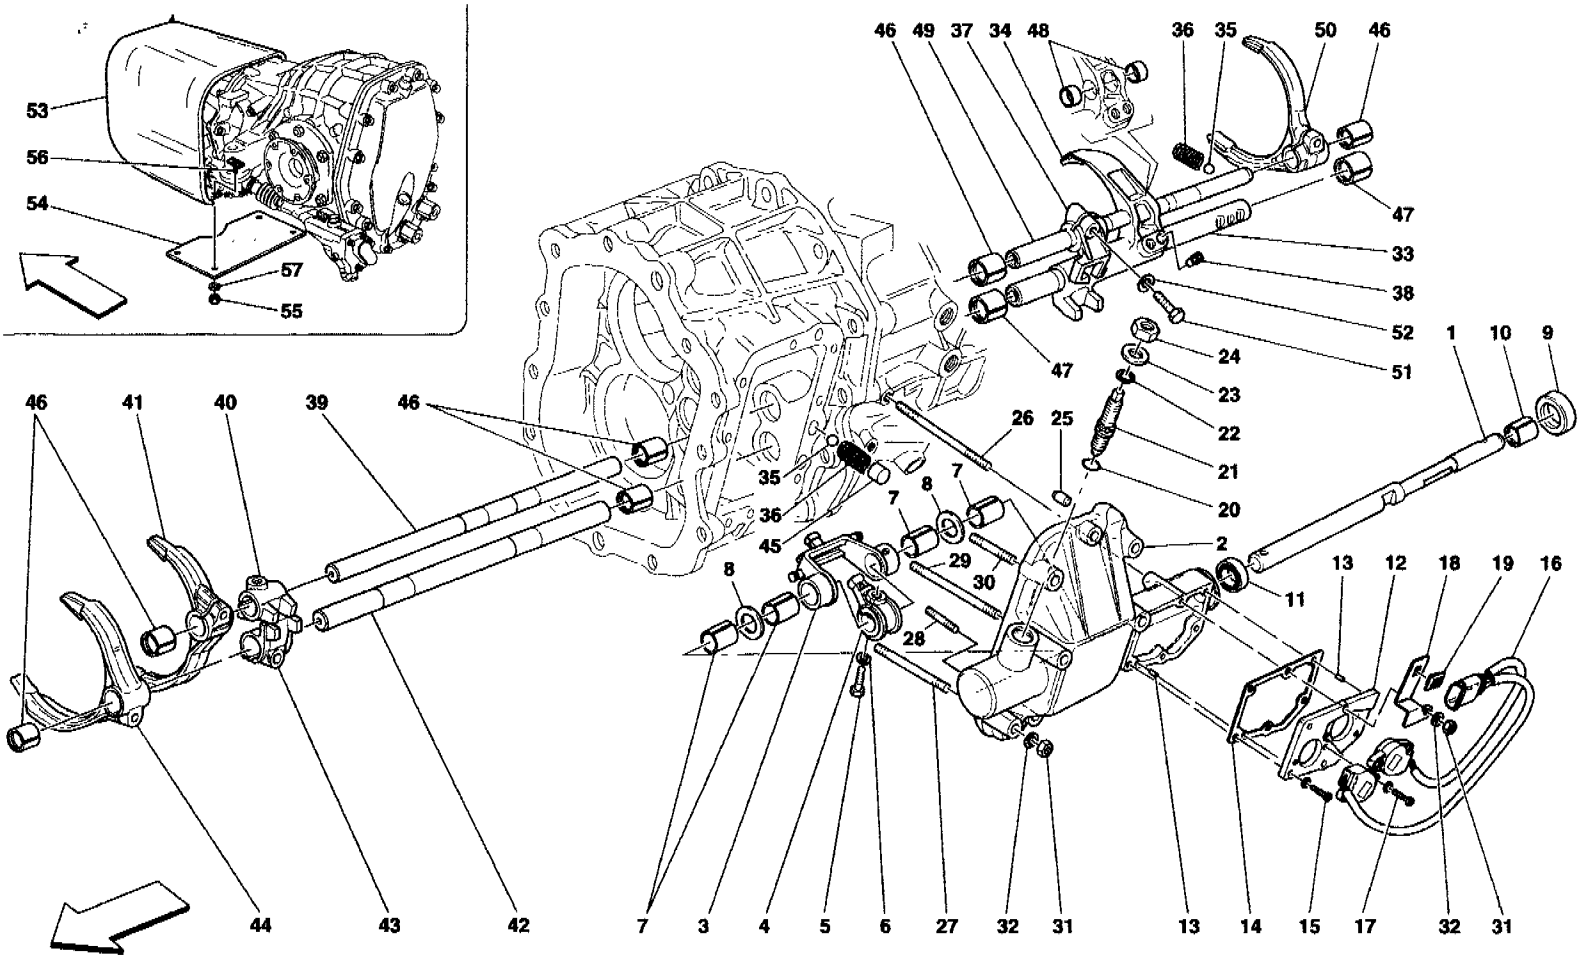

575.M Maranello - 35 - INSIDE GEARBOX CONTROLS -Valid for F1-

575 M Maranello - 35 - INSIDE GEARBOX CONTROLS -Valid for F1-

1	186450	1	CONTROL ROD FOR GEARBOX
2	186432	1	INSIDE GEARBOX CONTROLS COVER
3	193890	1	ROCKER
4	193914	1	SMALL LEVER
5	11306930	1	SCREW
6	10571879	1	WASHER
7	103226	4	BUSHING
8	147346	2	WASHER
9	184047	1	BUSHING
10	192067	1	SELF-LUBRICATING BUSHING
11	146306	1	GASKET
12	187682	1	FLANGE SUPPORTIG POTENTIOMETERS
13	192867	2	PIN
14	186514	1	GASKET
15	192866	3	SCREW
16	193442	1	POTENTIOMETERS KIT
17	192865	4	SCREW
18	185198	1	CONNECTOR FIXING BRACKET
19	187161	1	FIXING CLIP
20	127816	1	O.R. GASKET
21	184040	1	PIN
22	178306	1	RING
23	14496624	1	WASHER
24	12164721	1	NUT
25	125717	2	CENTERING DOWEL
26	13541924	2	STUD
27	13541524	2	STUD
28	13541224	2	STUD
29	13542024	2	STUD
30	13541624	2	STUD
31	15896211	8	NUT
32	11194377	8	WASHER
33	189531	1	ROD FOR 1st AND 2nd GEAR
34	189530	1	CONTROL FORK FOR 1st AND 2nd GEAR
35	101612	3	BALL
36	100750	3	SPRING
37	193901	1	ROD FORK REVERSE GEAR
38	142245	2	SCREW
39	158051	1	ROD FOR 3rd AND 4th GEAR
40	171829	1	ROD FORK FOR 3rd AND 4th GEAR
41	189532	1	CONTROL FORK FOR 3rd AND 4th GEAR
42	189533	1	ROD FOR 5th AND 6th GEAR
43	193902	1	ROD FORK FOR 5th AND 6th GEAR
44	189534	1	CONTROL FORK FOR 5th AND 6th GEAR
45	150173	1	SPACER
46	106500	6	BUSHING
47	150093	2	BUSHING
48	185566	2	SELF-LUBRICATING BUSHING
49	189527	1	CONTROL ROD FOR REVERSE
50	189528	1	CONTROL FORK FOR REVERSE
51	16043634	6	SCREW
52	10571779	6	WASHER
53	194138	1	UPPER SILENCER SHIELD
54	194139	1	LOWER SILENCER SHIELD
55	13831801	4	NUT
56	65193400	4	SMALL PLATE -Not as spare part- -Replaced by 195933-
56	195933	4	SMALL PLATE
57	12638124	4	WASHER