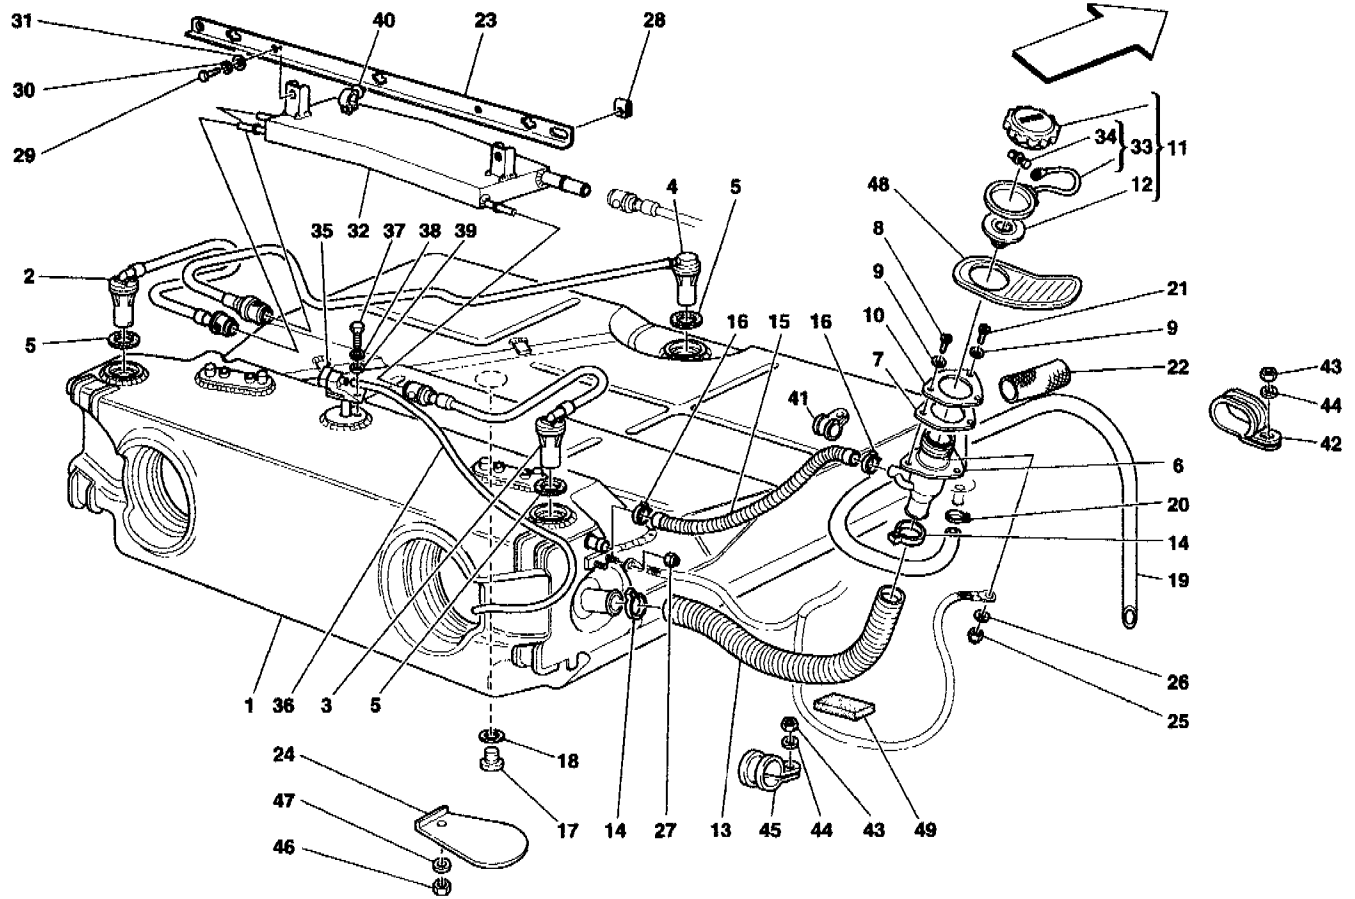

-575 M^TMaranello - 11 - FUEL TANK - UNION AND PIPING -Not for USA and CDN-

1	185442	1	FUEL TANK
2	181935	1	L.H. VALVE COMPLETED WITH PIPING
3	181936	1	R.H. VALVE COMPLETED WITH PIPING
4	180469	1	VALVE COMPLETED WITH PIPING
4	196488	1	-Valid till stock exhaustion- VALVE COMPLETED WITH PIPING
5	169938	3	GASKET
5	195049	3	-Valid till stock exhaustion- GASKET
6	171278	1	FILLER
7	174095	1	GASKET
8	62926700	2	SCREW
9	12601274	3	WASHER
10	174093	1	FLANGE
11	185780	1	PLUG
12	180119	1	GASKET
13	167131	1	FILLER-TANK CONNECTING PIPE
14	170127	2	SCREW COLLAR
15	165132	1	VENT PIPE FROM TANK TO FILLER
16	164015	2	SCREW COLLAR
17	148045	1	THREADED PLUG
18	123622	1	O.R. GASKET
19	179851	1	RUBBER HOSE
20	161490	1	SCREW COLLAR
21	14778418	1	SCREW
22	171163	1	PROTECTION SHEATH
23	187725	1	BRACKET
23	196078	1	-Valid till stock exhaustion- BRACKET
24	66849400	1	FUEL EXHAUST SEAL DOOR
25	102741	1	NUT
26	12648277	1	WASHER
27	102948	1	NUT
28	62766300	2	CLIP
29	10902124	2	SCREW
30	12639724	2	WASHER
31	127494	2	WASHER
32	185441	1	DISAREATOR
33	186866	1	COMPLETE RING
34	186172	1	RETAINER
35	179137	1	FUEL PRESSURE SENSOR
36	115148	1	RUBBER HOSE
37	10977714	1	SCREW
38	12601174	1	WASHER
39	12637824	1	WASHER
40	178430	3	FIXING CLIP
41	10441990	1	BRACKET WITH SHEATH
42	61712500	1	BRACKET WITH SHEATH
43	102948	2	NUT
44	14499324	2	WASHER
45	172995	1	BRACKET WITH SHEATH
46	14058411	1	NUT
47	10519424	1	WASHER
48	67194500	1	RUBBER PROTECTION
49	177749	1	RUBBER THICKNESS FOR PIPE