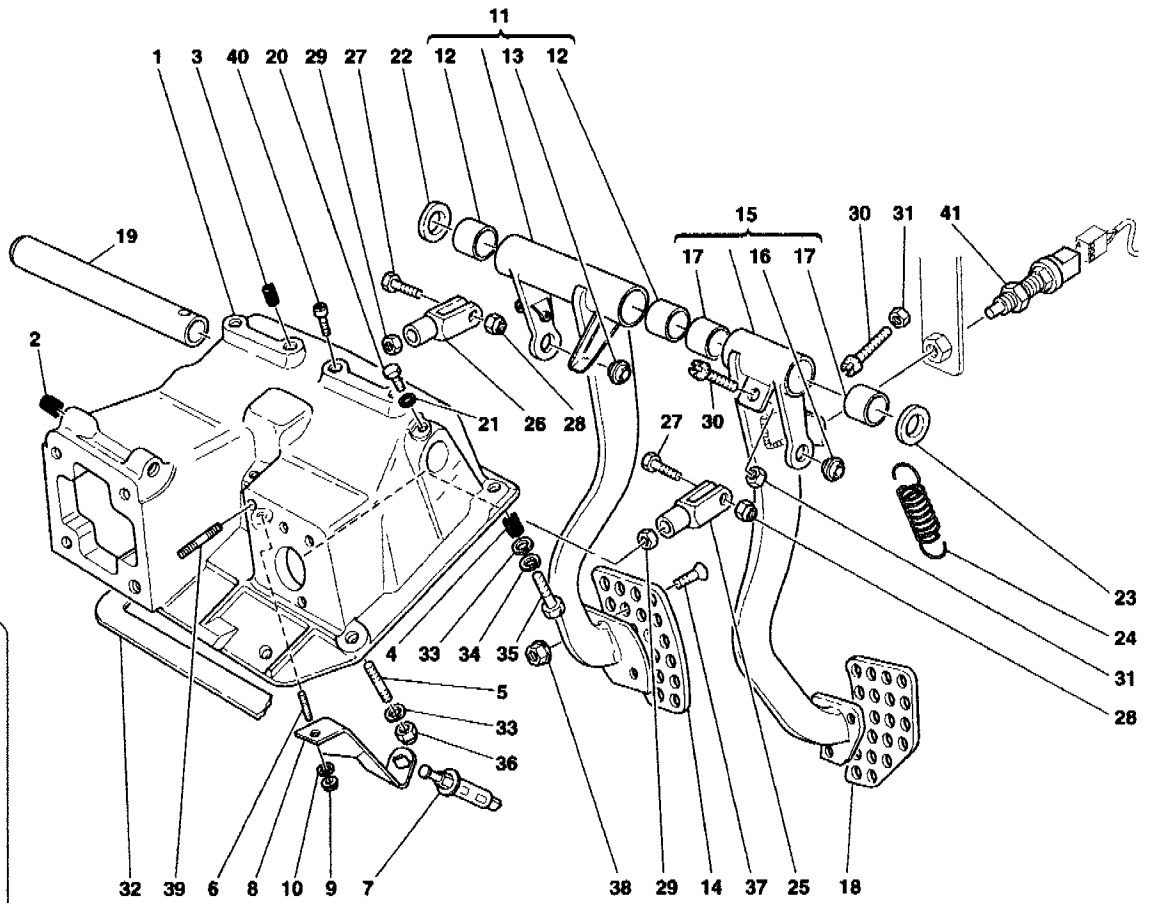

575 M Maramatto - 41 - PEDALS

575 M Maranello - 41 - PEDALS

*	178879	1	COMPLETE PEDAL SUPPORT
1	175097	1	PEDAL SUPPORT -Not as spare parts- -With complete pedal support 178879-
2	13525770	2	THREADED INSERT
3	13525470	2	THREADED INSERT
4	13525770	2	THREADED INSERT
5	13516824	2	STUD
6	11500224	1	STUD
7	183433	1	STOP LIGHT SWITCH
8	190942	1	SMALL PLATE
9	14058411	1	NUT
10	12646601	1	WASHER
11	184134	1	BRAKE PEDAL -Not for F1-
12	103163	2	BUSHING
13	109407	1	BALL JOINT
14	163865	1	BRAKE PEDAL DRILLED PLATE -Not for F1-
15	182160	1	CLUTCH PEDAL -Not for F1-
15	188889	1	CLUTCH PEDAL -Not for GD- -Valid for F1-
16	109407	1	BALL JOINT -Not for F1-
17	103163	2	BUSHING -Not for F1-
18	163871	1	CLUTCH PEDAL DRILLED PLATE -Not for F1-
19	129954	1	PEDALS SUPPORT PIN
20	10902224	1	SCREW
21	12601274	1	WASHER
22	106083	1	SPACER WASHER
23	106083	1	WASHER mm. 1.0 -Possible fitting-
23	113833	1	DITTO, THICKNESS mm. 1.1
23	113834	1	DITTO, THICKNESS mm. 1.2
23	113835	1	DITTO, THICKNESS mm. 1.3
23	113836	1	DITTO, THICKNESS mm. 1.4
24	101305	1	SPRING -Not for F1-
25	164393	1	FORK FOR CLUTCH LEVER -Not for F1-
26	10248271	1	FORK FOR BRAKE LEVER
27	16043621	2	SCREW -For F1 Q.ty 1-
28	147985	2	NUT -For F1 Q.ty 1-
29	16102314	2	NUT -For F1 Q.ty 1-
30	144011	2	PIN -Not for F1-
31	16102314	2	NUT -Not for F1-
32	170706	1	GASKET
33	14499401	4	WASHER
34	127496	2	WASHER
35	16043324	2	SCREW
36	104030	2	NUT
37	14441324	4	SCREW
38	14058411	4	NUT
39	13516824	2	STUD
40	13276011	2	SCREW
41	133555	1	PUSH-BUTTON SWITCH
42	167299	1	BRAKE PEDAL DRILLED PLATE -Valid for F1-