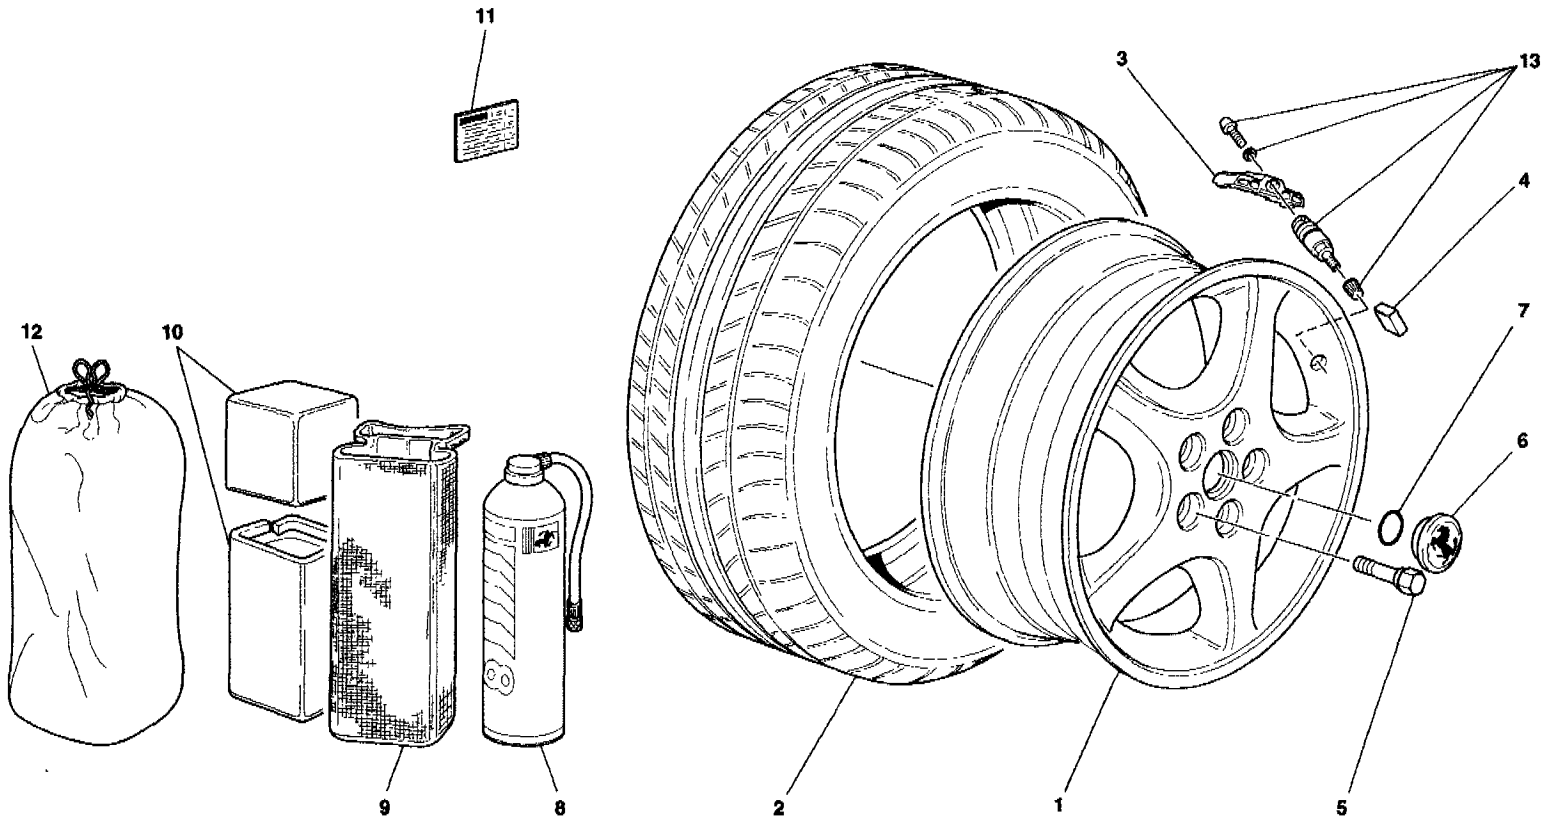

575 M Maranello - 57 - WHEELS

1	181524	2	FRONT WHEEL RIM 8"1/2 J X 18"
1	181525	2	REAR WHEEL RIM 10"1/2 J X 18"
1	188475	2	ASSEMBLED FRONT WHEEL RIM 8"1/2JX19" -Optional- -Valid till Ass. Nr.55205- -Valid till stock exhaustion-
1	210660	2	ASSEMBLED FRONT WHEEL RIM 8"1/2JX19" -Optional- -Valid after stock exhaustion of 188475-
1	188476	2	ASSEMBLED REAR WHEEL RIM 10"1/2JX19" -Optional-
2	-	2	FRONT TYRE BRIDGESTONE 255/40 ZR 18 -Not as spare part-
2	-	2	FRONT TYRE MICHELIN 255/40 ZR 18 -Not as spare part-
2	-	2	FRONT TYRE PIRELLI 255/40 ZR 18 -Not as spare part-
2	-	2	FRONT TYRE PIRELLI 255/35 ZR 19 -Not as spare part-
2	-	2	REAR TYRE BRIDGESTONE 295/35 ZR 18 -Not as spare part-
2	-	2	REAR TYRE MICHELIN 295/35 ZR 18 -Not as spare part-
2	-	2	REAR TYRE PIRELLI 295/35 ZR 18 -Not as spare part-
2	-	2	R.H. REAR TYRE PIRELLI 295/30 ZR 19 -Not as spare part-
2	-	2	L.H. REAR TYRE PIRELLI 295/30 ZR 19 -Not as spare part-
3	185189	4	TYRES PRESSURE CONTROL SENSOR -Not for USA and CDN-
3	185327	4	TYRES PRESSURE CONTROL SENSOR -Valid for USA and CDN-
4	192934	-	COUNTER-WEIGHT -90Gr.-
5	181291	20	STUD
6	108947	4	SMALL SUMP
7	120065	4	GASKET
8	137724	1	CYLINDER FOR TYRE REPAIR
9	145506	1	PORTFOLIO
10	166537	1	POLYSTYRENE FOAM CASE
11	194411	1	TYRE PRESSURE PLATE -BRIDGESTONE- -Expedia S02- -Not for USA, CDN and AUS-
11	209480	1	TYRE PRESSURE PLATE -BRIDGESTONE- -Re 050- -Not for USA, CDN and AUS-
11	194413	1	TYRE PRESSURE PLATE -BRIDGESTONE- -Valid for USA and CDN- -Valid till Ass. Nr. 51901-