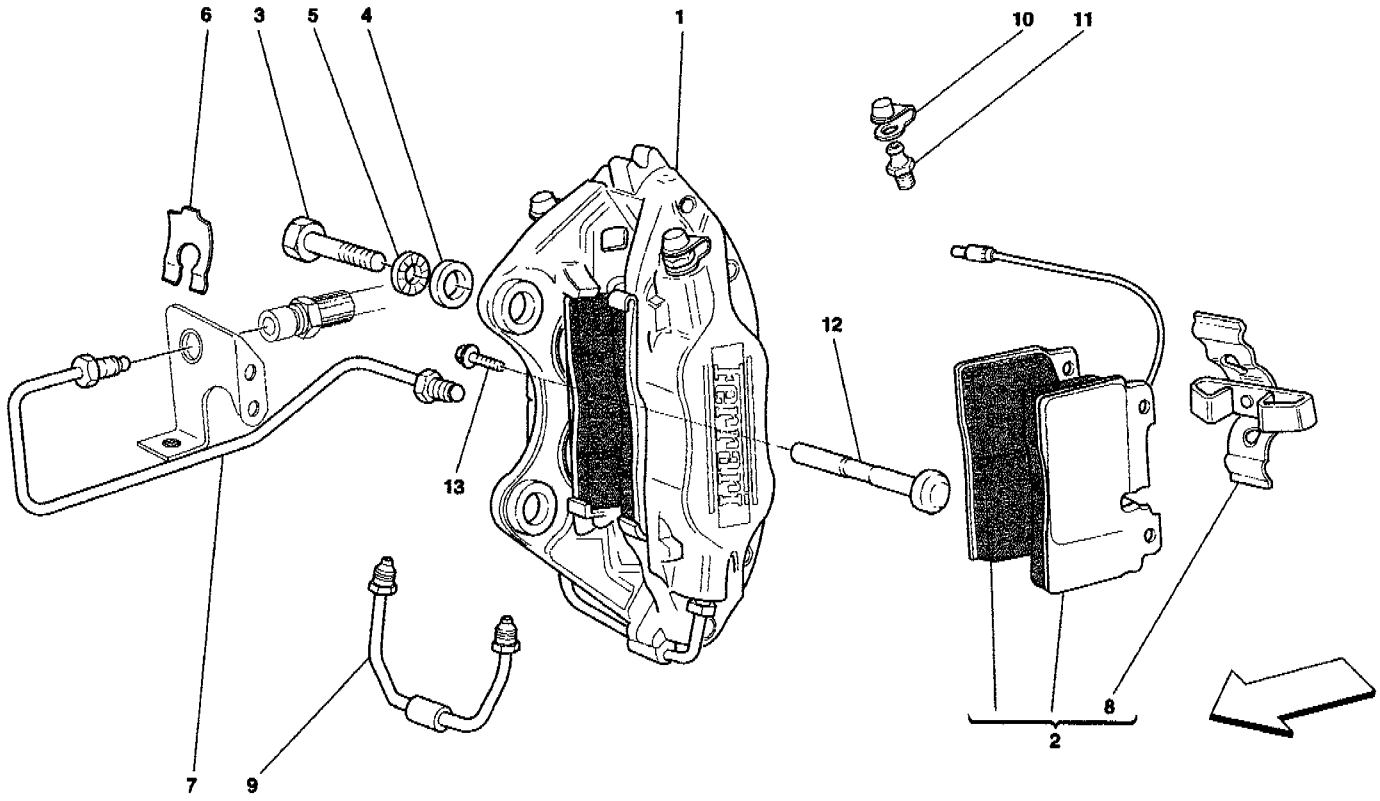

575 M Maranello - 46 - CALIPER FOR FRONT BRAKE

575 M Maranello - 46 - CALIPER FOR FRONT BRAKE

1	184278	1	R.H. FRONT CALIPER UNIT WITH PADS -Not for cars with handling "Fiorano equipment"-
1	184282	1	R.H. FRONT CALIPER UNIT WITH PADS -Red- -Not for cars with handling "Fiorano equipment"-
1	193126	1	R.H. FRONT CALIPER UNIT WITH PADS -Red- -Valid for cars with handling "Fiorano equipment"- -Optional-
1	211526	1	R.H. FRONT CALIPER UNIT WITH PADS -Red- -CCM Version-
1	193087	1	R.H. FRONT CALIPER UNIT WITH PADS -Modena yellow- -Not for cars with handling "Fiorano equipment"-
1	193128	1	R.H. FRONT CALIPER UNIT WITH PADS -Modena yellow- -Valid for cars with handling "Fiorano equipment"- -Optional-
1	212364	1	R.H. FRONT CALIPER UNIT WITH PADS -Yellow- -CCM Version-
1	184280	1	R.H. FRONT CALIPER UNIT WITH PADS -Grey- -Not for cars with handling "Fiorano equipment"-
1	193129	1	R.H. FRONT CALIPER UNIT WITH PADS -Grey- -Valid for cars with handling "Fiorano equipment"- -Optional-
1	212365	1	R.H. FRONT CALIPER UNIT WITH PADS -Grey- -CCM Version-
1	193127	1	R.H. FRONT CALIPER UNIT WITH PADS -Black- -Valid for cars with handling "Fiorano equipment"- -Optional-
1	212363	1	R.H. FRONT CALIPER UNIT WITH PADS -Black- -CCM Version-
1	212369	1	R.H. FRONT CALIPER UNIT WITH PADS -Scuderia red- -CCM Version-
1	184279	1	L.H. FRONT CALIPER UNIT WITH PADS -Not for cars with handling "Fiorano equipment"-
1	184283	1	L.H. FRONT CALIPER UNIT WITH PADS -Red- -Not for cars with handling "Fiorano equipment"-
1	193130	1	L.H. FRONT CALIPER UNIT WITH PADS -Red- -Valid for cars with handling "Fiorano equipment"- -Optional-
1	211527	1	L.H. FRONT CALIPER UNIT