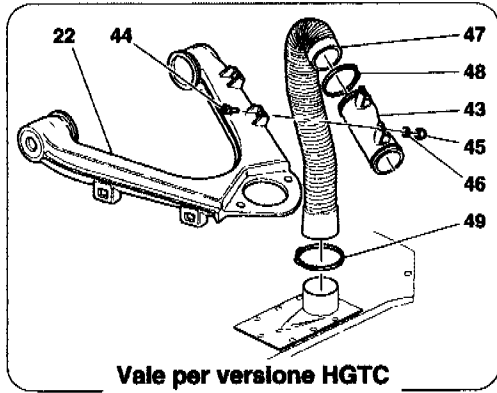

Vale per versione HGTC
Valid for HGTC version