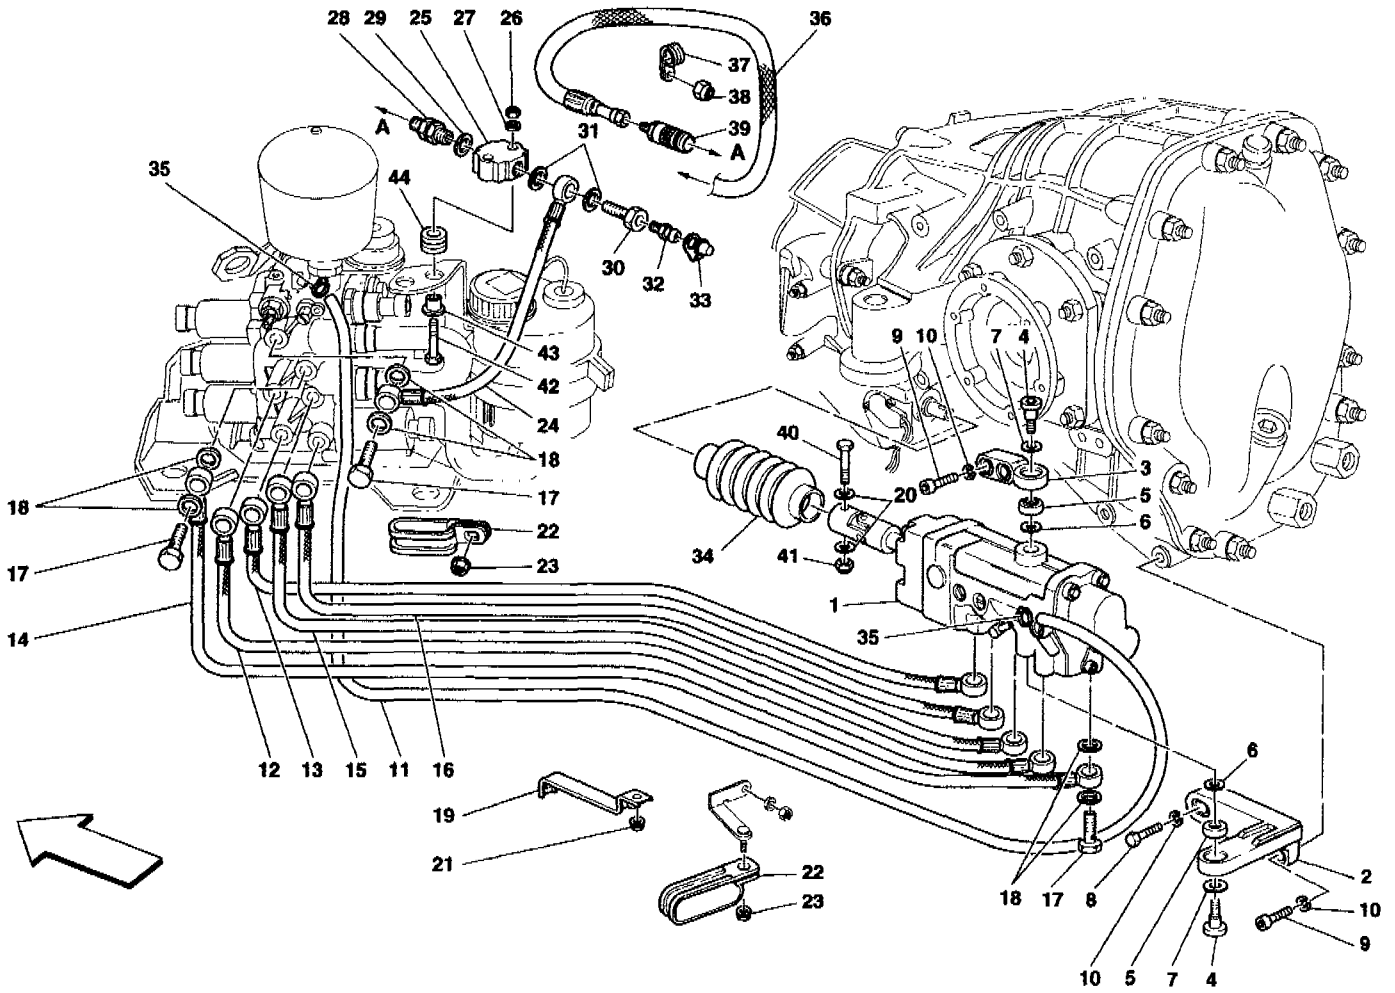

575 M Marelli - 42 - F1 CLUTCH HYDRAULIC CONTROL -Valid for F1-

575 M Maranello - 42 - F1 CLUTCH HYDRAULIC CONTROL -Valid for F1-

*	185086	1	F1 CLUTCH HYDRAULIC CONTROL -Valid till transmission Nr. 368-
*	194327	1	F1 CLUTCH HYDRAULIC CONTROL -Valid from transmission Nr. 369- -Valid till gearbox Nr. 1890-
*	212821	1	F1 CLUTCH HYDRAULIC CONTROL -Valid from transmission Nr. 1891-
1	179141	1	COMPLETE HYDRAULIC ACTUATOR
2	184110	1	LOWER ACTUATOR SUPPORT BRACKET
3	184109	1	UPPER ACTUATOR SUPPORT BRACKET
4	179300	2	PIN
5	169222	2	BALL JOINT
6	179679	2	WASHER
7	10730314	2	WASHER
8	16043834	1	SCREW
9	14306524	3	SCREW
10	10569374	4	WASHER
11	194027	1	OIL RECYCLE TUBE
12	185087	1	PIPE (EV1)
13	185088	1	PIPE (EV2)
14	185089	1	PIPE (EV3)
15	185090	1	PIPE (EV4)
16	185091	1	PIPE (EV5)
17	171454	5	UNION
17	204543	6	UNION
17	204545	3	UNION
18	10261060	22	GASKET
19	193714	1	PIPES SUPPORTING BRACKET
20	12638524	2	WASHER
21	14058411	1	NUT
22	61712500	2	BRACKET WITH SHEATH
23	14058411	2	NUT
24	185093	1	PIPE FROM VALVE SET TO BLOCK
25	175667	1	BLOCK
26	102741	2	NUT
27	14496424	2	WASHER
28	172965	1	QUICK MALE COUPLING -Not as spare part- -Replaced by 210468-
28	210468	1	QUICK MALE COUPLING
29	171755	1	WASHER
30	171630	1	UNION
31	10261060	2	GASKET
32	152954	1	BLEEDER SCREW
33	152955	1	PROTECTION BOOT
34	184119	1	RUBBER BOOT
35	13430770	2	ELASTIC COLLAR
36	186357	1	CLUTCH HOSE
37	10441690	1	BRACKET WITH SHEATH
38	14058411	1	NUT
39	172964	1	FEMALE COUPLING -Not as spare part- -Replaced by 210469-
39	210469	1	FEMALE COUPLING
40	170767	1	SCREW
41	101139	1	NUT
42	10903224	2	SCREW -Valid from transmission Nr. 369-
43	149707	2	SPACER FOR CABLE GROMMET -Valid from transmission Nr. 369-
44	177576	2	CABLE GROMMET -Valid from transmission Nr. 369-