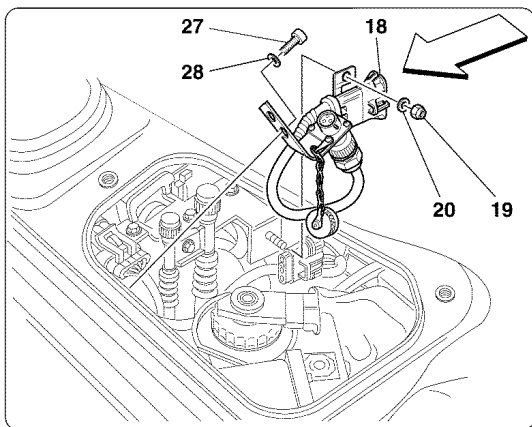

OPTIONAL

**Cavi con piombo
Soluzione non più fornita
Cables with lead
Not as spare part solution**