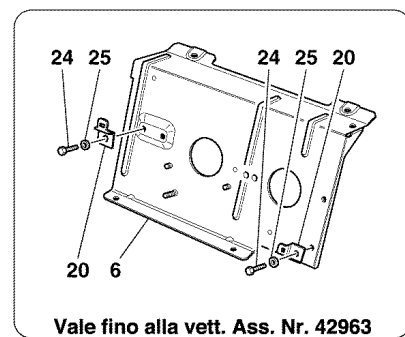

Vale fino alla vett. Ass. Nr. 42963
Valid till car Ass. Nr. 42963