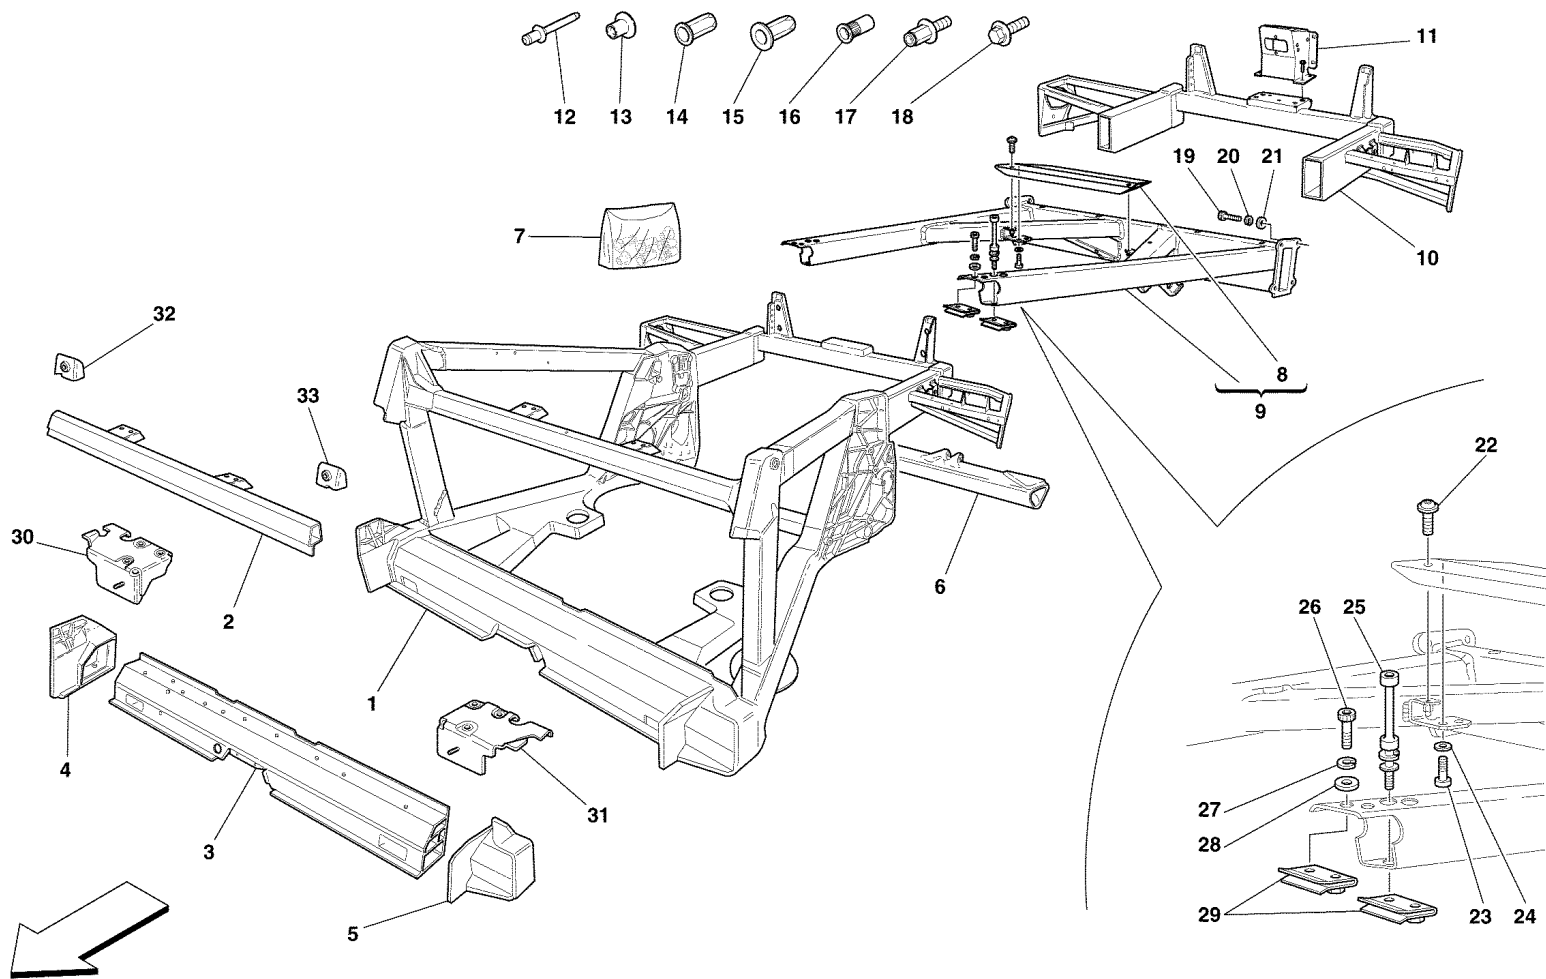

360modena - 104 - FRAME - REAR ELEMENTS STRUCTURES AND PLATES

360modena - 104 - FRAME - REAR ELEMENTS STRUCTURES AND PLATES

1	65993500	1	COMPLETE REAR FRAME -Not as spare part- -Replaced by 66786800-
1	66786800	1	COMPLETE REAR FRAME -Not for USA and CDN- -Valid till car Nr. 120068 for GS and 120193 for GD-
1	66452900	1	COMPLETE REAR FRAME -Not for USA and CDN- -Valid from car Nr. 120069 for GS and 120194 for GD-
1	66451800	1	COMPLETE REAR FRAME -Valid for USA and CDN- -Valid till car Nr. 120068-
1	66453000	1	COMPLETE REAR FRAME -Valid for USA and CDN- -Valid from car Nr. 120069-
2	65943000	1	COMPLETE TAIL REAR WINDOW CROSSPIECE -Not for USA and CDN-
2	66451700	1	COMPLETE TAIL REAR WINDOW CROSSPIECE -Valid for USA and CDN-
3	65943100	1	REAR CROSS MEMBER
4	6166260	1	R.H. LOWER REAR CASTING -Valid till car Nr. 138027-
4	199984	1	R.H. LOWER REAR CASTING -Valid from car Nr. 138028-
5	6166160	1	L.H. LOWER REAR CASTING -Valid till car Nr. 138027-
5	199983	1	L.H. LOWER REAR CASTING -Valid from car Nr. 138028-
6	65993600	1	COMPLETE LOWER CROSS MEMBER
7	70000950	1	INSERTS KIT FOR REPAIR
8	166320	1	CROSS MEMBER
9	65943700	1	COMPLETE REAR REMOVIBLE FRAME
10	65942100	1	COMPLETE REAR FRAME
11	65756300	1	BRACKET FOR ENGINE HOOD BONNETLOCK
12	66292200	-	STANDARD HEAD RIVET
12	66292300	-	HALF REPOTTED HEAD RIVET
13	65133800	-	RIVET L. 6,4 mm
14	15624211	-	ESAGONAL RIVET M4
14	15180411	-	BLIND ESAGONAL RIVET
14	15624511	-	ESAGONAL RIVET M8
14	15624411	-	ESAGONAL RIVET M6
14	15624311	-	ESAGONAL RIVET M5
15	65151200	-	RIVET M6
16	166101	-	RIVET M4
16	65135000	-	RIVET M8
16	65930400	-	RIVET M6
16	65319800	-	RIVET M8 BLIND
16	179299	-	RIVET M10 BLIND
17	65065400	-	STUD ESAGONAL HEAD M6
18	13836971	-	SCREW
19	14306374	8	SCREW
20	127496	8	WASHER
21	10519601	8	WASHER
22	62940900	2	SCREW
23	13027024	4	SCREW
24	10523424	4	WASHER
25	183554	4	COMPLETE SCREW
26	13028734	4	SCREW
27	127496	4	WASHER
28	10519601	4	WASHER
29	179268	2	L.H. BRACKET
29	179269	2	R.H. BRACKET
30	66535600	1	R.H. BRACKET LOWER FIXING ROLL-BAR