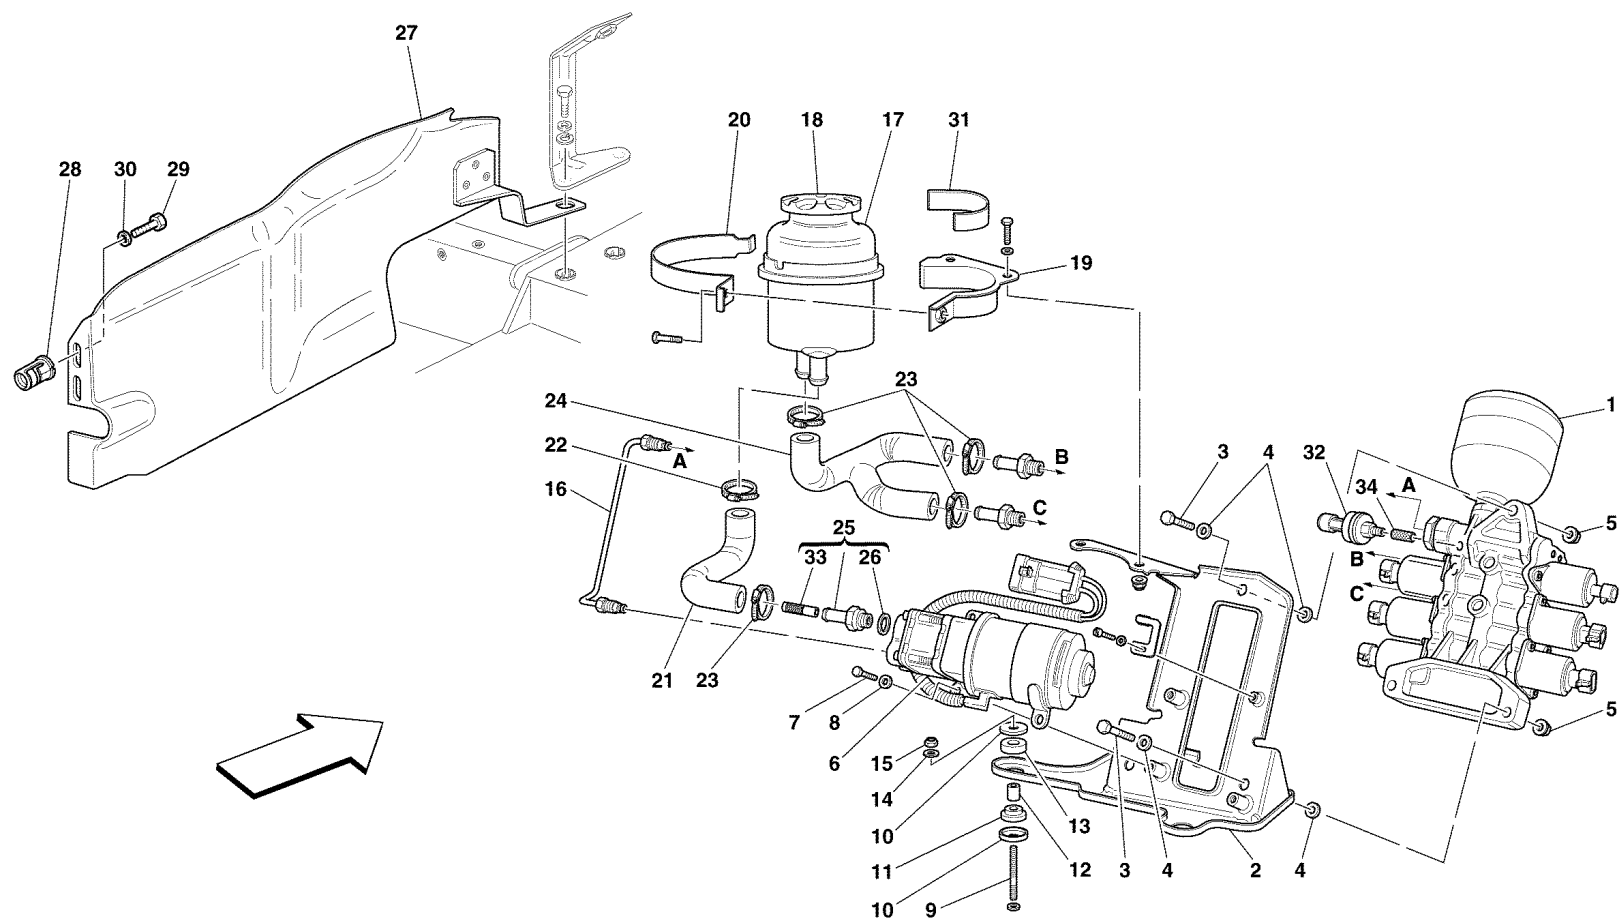

*	181161	1	F1 GEARBOX SYSTEM COMPONENTS KIT
1	179533	1	POWER UNIT
2	179296	1	POWER UNIT SUPPORTING BRACKET
3	16043934	3	SCREW
4	14496524	6	WASHER
5	175283	3	NUT
6	178757	1	ELECTRIC PUMP -Not as spare part- -Replaced by 213264-
6	213264	1	ELECTRIC PUMP
7	10902324	3	SCREW
8	14496424	3	WASHER
9	11500824	2	STUD
10	179636	6	CUP
11	179639	3	LOWER PAD
12	179637	3	SPACER
13	179638	3	UPPER PAD
14	12620474	3	WASHER
15	14058411	3	NUT
16	179693	1	PIPE FROM ELECTRICAL PUMP TO POWER UNIT -Not as spare part replaced by 186037-
16	186037	1	PIPE FROM ELECTRICAL PUMP TO POWER UNIT
17	167002	1	OIL TANK
18	180280	1	PLUG
19	179593	1	BRACKET FOR TANK SUPPORT
20	171746	1	SUPPORT CLAMP
21	179338	1	PIPE FROM TANK TO PUMP
22	13000390	1	SCREW COLLAR
23	161490	4	SCREW COLLAR
24	179339	1	PIPE FROM TANK TO POWER UNIT -Valid till stock exhaustion-
24	181915	1	PIPE FROM TANK TO POWER UNIT -Valid after stock exhaustion of 179339-
25	179694	1	UNION -Not as spare part- -Replaced by 185858-
25	185858	1	COMPLETE UNION
26	10280050	1	GASKET
27	180823	1	SHIELD FOR POWER UNIT PROTECTION
28	65891200	2	NUT WITH CAGE
29	16043624	2	SCREW
30	12638524	2	WASHER
31	183718	1	RUBBER GASKET
32	190662	1	PRESSURE SENSOR
33	193540	1	UNION FILTER
34	213111	1	FILTER