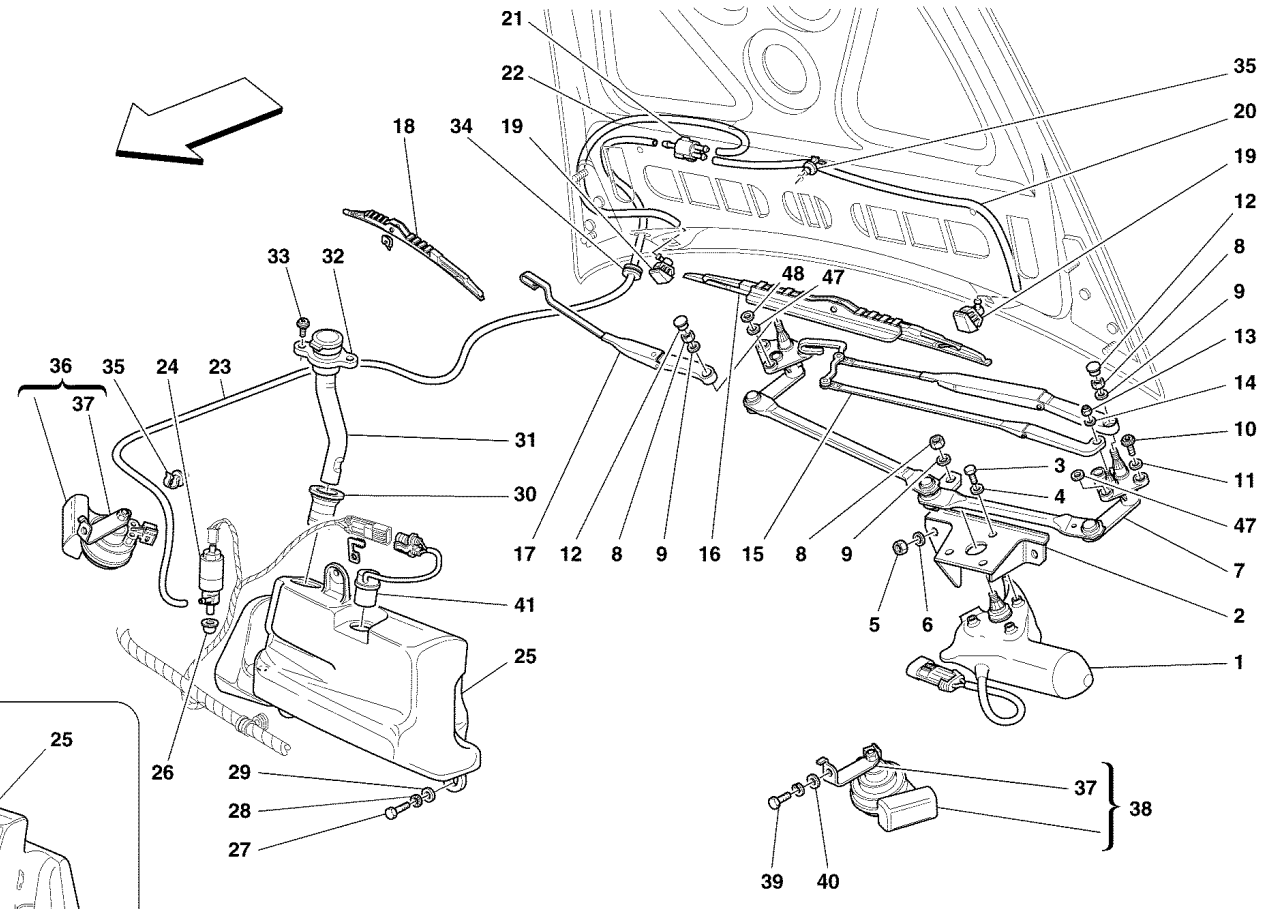

**-Versione lavafari-
-Headlight washer version-**