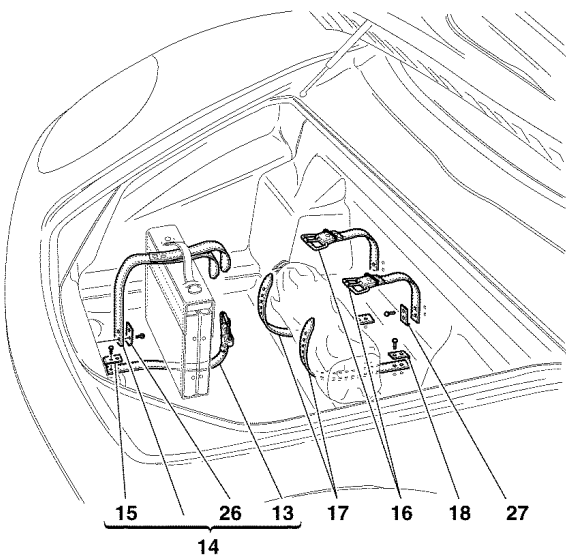

Estintore
Extinguisher