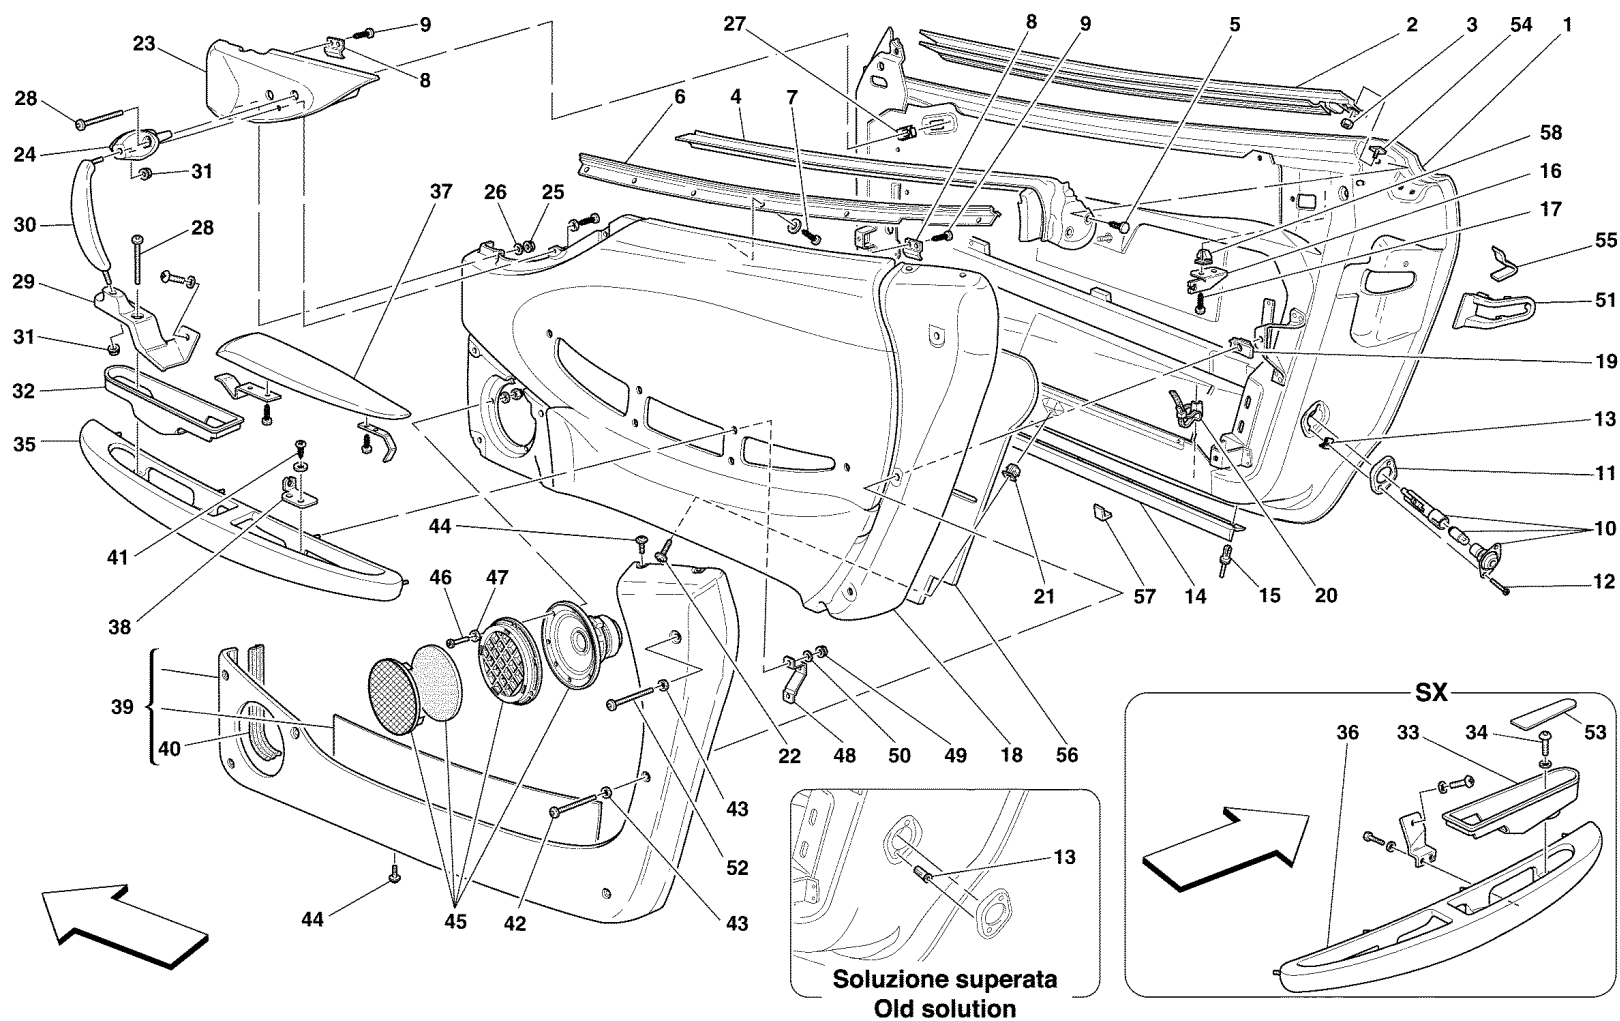

Soluzione superata
Old solution

360modena - 116 - DOORS - FRAMEWORK AND COVERINGS

1	63269100	1	R.H. DOOR FRAME -Not as spare part for USA and CDN- -Replaced by 65909000-
1	65909000	1	R.H. DOOR FRAME -Replaces 63269100 for USA and CDN-
1	63269200	1	L.H. DOOR FRAME -Not as spare part for USA and CDN- -Replaced by 65909000-
1	65909500	1	L.H. DOOR FRAME -Replaces 63269100 for USA and CDN-
2	65164400	1	R.H. GASKET OUTER GLASS SCRAPER
2	65164500	1	L.H. GASKET OUTER GLASS SCRAPER
3	14042077	2	NUT
4	65544600	1	R.H. GASKET INNER GLASS SCRAPER
4	65544700	1	L.H. GASKET INNER GLASS SCRAPER
5	14591687	4	FIXING BUTTON
6	65013000	1	R.H. STRUCTURAL SHAPE
6	65546200	1	L.H. STRUCTURAL SHAPE
7	16082901	12	SCREW
8	64595200	6	FIXING CLIP
9	16082901	12	SCREW
10	178262	2	OPENING DOOR LAMP -Valid till stock exhaustion-
10	184786	2	OPENING DOOR LAMP -Valid after stock exhaustion of 178262-
11	140576	2	GASKET
12	15901570	4	SCREW
13	65704200	4	FIXING CLIP -Not as spare part- -Replaced by 61828500-
13	61828500	4	FIXING CLIP
14	64855600	2	GASKET
15	62764000	14	RIVET
16	65546400	1	R.H. BRACKET
16	65547800	1	L.H. BRACKET
17	15644075	4	SCREW
18	650075..	1	R.H. COVERED DOOR PANEL -Not for GD-
18	657073..	1	R.H. COVERED DOOR PANEL -Valid for GD-
18	650076..	1	L.H. COVERED DOOR PANEL -Not for GD-
18	657074..	1	L.H. COVERED DOOR PANEL -Valid for GD-
19	14190290	12	NUT
20	177553	8	CLAMP
21	14201980	2	BLOCK
22	15784201	2	SCREW
23	635767..	1	COVERED UPPER FRONT PANEL FOR R.H. DOOR -Not for GD-
23	657075..	1	COVERED UPPER FRONT PANEL FOR R.H. DOOR -Valid for GD-
23	635768..	1	COVERED UPPER FRONT PANEL FOR L.H. DOOR -Not for GD-
23	657076..	1	COVERED UPPER FRONT PANEL FOR L.H. DOOR -Valid for GD-
24	65157600	1	R.H. HANDLE MOULDING UPPER CONNECTION -Not for GD-
24	65159000	1	L.H. HANDLE MOULDING UPPER CONNECTION -Valid for GD-