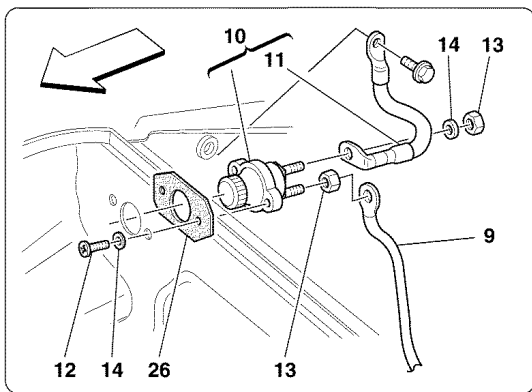

OPTIONAL

**Cavi con piombo
Soluzione non più fornita
Cables with lead
Not as spare part solution**