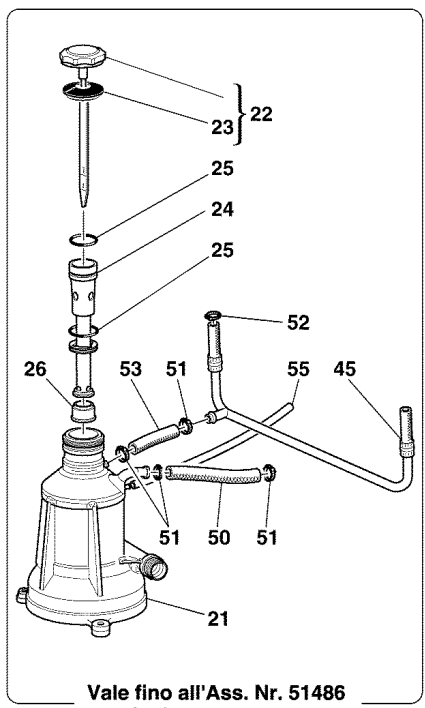

1	175717	1	OIL RADIATOR -Not as spare part- -For the cars till Ass. Nr. 33358 use the radiator 179835 + pipe 181163-
1	179835	1	OIL RADIATOR -Valid from Ass. Nr. 33359- -Not as spare part- -Replaced by 185412-
1	185412	1	OIL RADIATOR
2	176083	1	AIR INLET CONVEYOR -Not as spare part- -Replaced by 181001-
2	181001	1	AIR INLET CONVEYOR
3	180555	1	GASKET
4	102947	4	PAD
5	175724	1	RADIATOR SUPPORTING BRACKET
6	15896214	8	NUT
7	127494	8	WASHER
8	12644424	8	WASHER
9	10902324	2	SCREW
10	14496424	2	WASHER
11	10977824	3	SCREW
12	12637824	6	WASHER
13	113647	3	NUT
14	177789	1	HOSE FROM ENGINE HOSE TO RADIATOR -Not as spare part- -Replaced by 179103-
14	179103	1	HOSE FROM ENGINE HOSE TO RADIATOR
14	201655	1	HOSE FROM ENGINE HOSE TO RADIATOR -Anodized Racing pipe- -Optional-
15	177785	1	HOSE FROM RADIATOR TO DISAREATOR -Valid till Ass. Nr. 33358-
15	181163	1	HOSE FROM RADIATOR TO DISAREATOR -Valid from Ass. Nr. 33359-
15	201656	1	HOSE FROM RADIATOR TO DISAREATOR -Anodized Racing pipe- -Optional
16	10442090	1	BRACKET WITH SHEATH
17	134041	1	NUT
18	127494	1	WASHER
19	122319	1	UNION
20	10264660	1	GASKET
21	176620	1	COMPLETE OIL DISAREATOR -Valid till Ass. Nr. 51486-
21	201625	1	COMPLETE OIL DISAREATOR -Valid from Ass. Nr. 51487- -Till car Ass. Nr. 56313 to assemble with tank plug 202249 ref. 22 with hole and no screwable split pin 209265 ref. 63-
22	182115	1	TANK PLUG -Not as spare part replaced by 183096-
22	183096	1	TANK PLUG -Valid till Ass. Nr. 51486-
22	202249	1	TANK PLUG -Valid from Ass. Nr. 51487-
23	180585	1	GASKET
24	181964	1	SHIELD FOR OIL LEVEL ROD -Valid till stock exhaustion- -Valid till Ass. Nr. 51486-
24	182183	1	SHIELD FOR OIL LEVEL ROD -Valid after stock exhaustion of 181964- -Valid till Ass. Nr. 51486-
25	182184	2	O.R. GASKET