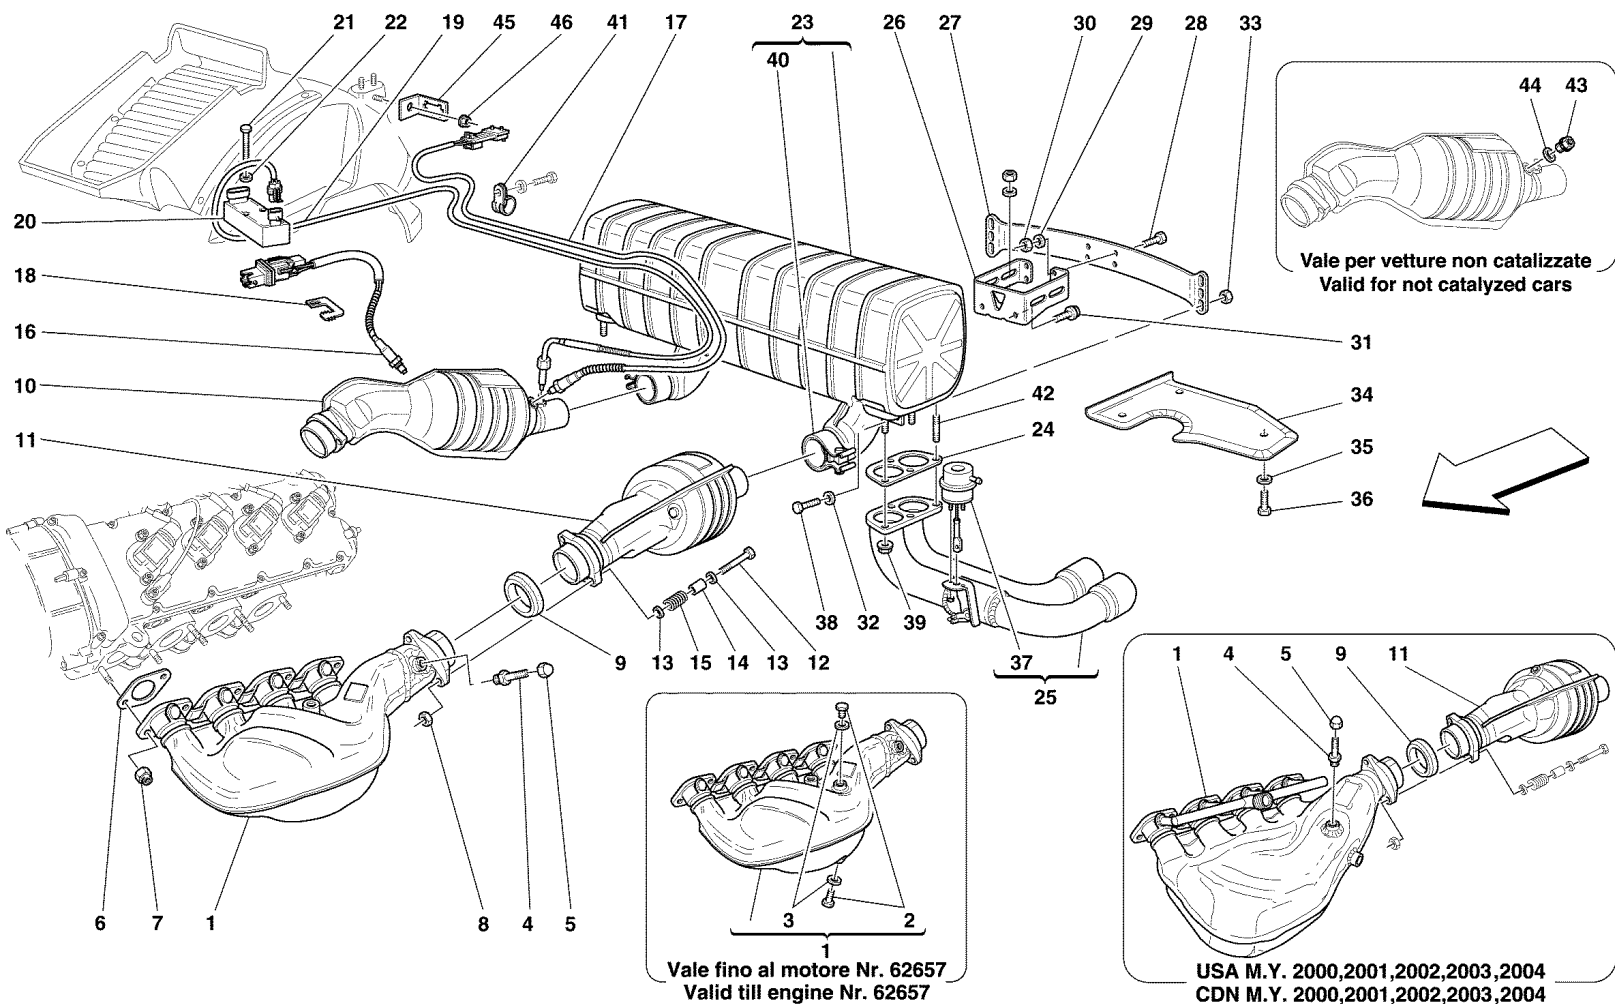

360modena - 19 - EXHAUST SYSTEM

44 43
Vale per vetture non catalizzate
Valid for not catalyzed cars

1
Vale fino al motore Nr. 62657
Valid till engine Nr. 62657

1 4 5 9 11
USA M.Y. 2000,2001,2002,2003,2004
CDN M.Y. 2000,2001,2002,2003,2004

360modena - 19 - EXHAUST SYSTEM

1	178437	1	L.H. EXHAUST MANIFOLD -Not for USA, CDN and AUS- -Valid till engine Nr. 62657-
1	189666	1	L.H. EXHAUST MANIFOLD -Not for USA, CDN and AUS- -Valid from engine Nr. 62658-
1	182148	1	L.H. EXHAUST MANIFOLD -Valid for USA, CDN and AUS- -Not for USA MY 2000,2001,2002,2003,2004 and CDN MY 2000,2001,2002,2003,2004-
1	184394	1	L.H. EXHAUST MANIFOLD -Valid for USA MY 2000,2001,2002,2003,2004 and CDN MY 2000,2001,2002,2003,2004-
1	178438	1	R.H. EXHAUST MANIFOLD -Not for USA, CDN and AUS- -Valid till engine Nr. 62657-
1	189665	1	R.H. EXHAUST MANIFOLD -Not for USA, CDN and AUS- -Valid from engine Nr.62658-
1	182151	1	R.H. EXHAUST MANIFOLD -Valid for USA, CDN and AUS- -Not for USA MY 2000,2001,2002,2003,2004 and CDN MY 2000,2001,2002,2003,2004-
1	184393	1	R.H. EXHAUST MANIFOLD -Valid for USA MY 2000,2001,2002,2003,2004 and CDN MY 2000,2001,2002,2003,2004-
2	110860	8	THREADED PLUG -Valid till engine Nr. 62657-
3	10298460	8	GASKET -Valid till engine Nr. 62657-
4	144240	2	THREADED UNION
5	150595	2	CAP NUT
6	151064	8	GASKET
7	138392	16	NUT
8	114748	4	NUT
9	159914	2	GASKET
10	174211	1	R.H. CATALYST -Valid for catalyzed cars- -Not for USA, CDN and AUS- -Valid for EU GS not F1 and J not F1 till car Ass.Nr. 39158- -Valid for GB not F1 till car Ass.Nr. 39144- -Valid for EU GS F1 and J F1 till car Ass.Nr. 39159- -Valid for GB F1 till car Ass.Nr. 39148-
10	180082	1	R.H. CATALYST -Valid for not catalyzed cars- -Not for USA, CDN and AUS-
10	180019	1	R.H. CATALYST -Valid for USA, CDN and AUS- -Not for USA MY 2000, 2001,2002,2003,2004 and CDN MY 2000,2001, 2002,2003,2004- -Valid for EU GS not F1 and J not F1 from car Ass.Nr. 39159- -Valid for GB not F1 from car Ass.Nr. 39145- -Valid for EU GS F1 and J F1 from car Ass.Nr. 39160-
10	181966	1	R.H. CATALYST -Valid for USA MY 2000,2001,2002,2003,2004 and CDN MY 2000,2001,2002,2003,2004-
11	174210	1	L.H. CATALYST -Valid for catalyzed cars- -Not for USA, CDN and AUS- -Valid for EU GS not F1 and J not F1 till car Ass.Nr. 39158- -Valid for GB not F1 till car Ass.Nr. 39144- -Valid for EU GS F1 and J F1 till car Ass.Nr. 39159- -Valid for GB F1 till car Ass.Nr. 39148-
11	180083	1	L.H. CATALYST -Valid for not catalyzed cars- -Not for USA, CDN and AUS-
11	180020	1	L.H. CATALYST