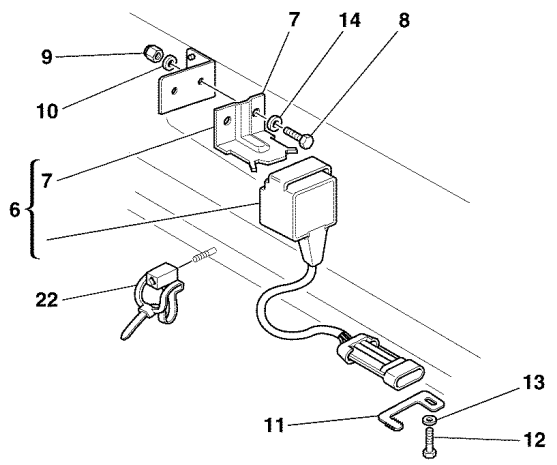

1	175220	1	COMPLETE FRONT VERTICAL ACCELERATION SENSOR
2	178247	1	BRACKET
3	10902024	2	SCREW
4	12601274	2	WASHER
5	162606	2	CLIP
6	175221	1	COMPLETE FRONT LATERAL ACCELERATION SENSOR
7	178251	1	BRACKET
8	10902024	2	SCREW
9	10720111	2	NUT
10	12648277	2	WASHER
11	156198	1	CLIP
12	10902224	1	SCREW
13	10519424	1	WASHER
14	12601274	2	WASHER
15	176923	1	COMPLETE REAR VERTICAL ACCELERATION SENSOR
16	178249	1	BRACKET
17	10902024	2	SCREW
18	12601274	2	WASHER
19	156198	2	CLIP
20	161590	7	MICRO-RELAY 20 A.
20	161590	1	MICRO-RELAY 20 A. -Valid from Ass. Nr. 46968-
20	172882	2	MICRO-RELAY 30 A.
21	172881	2	FUSE 30 A.
21	172880	1	FUSE 25 A.
21	172878	6	FUSE 15 A.
21	172875	4	FUSE 5 A.
21	172876	4	FUSE 7,5 A.
22	177553	2	CLAMP
23	166835	1	FUSE 40 A.
24	172881	1	FUSE 30 A.
25	183209	1	FRONT COMPARTMENT LIGHT TIMER
26	155184	1	FIXING BRACKET
27	10902024	1	SCREW
28	14496424	1	WASHER