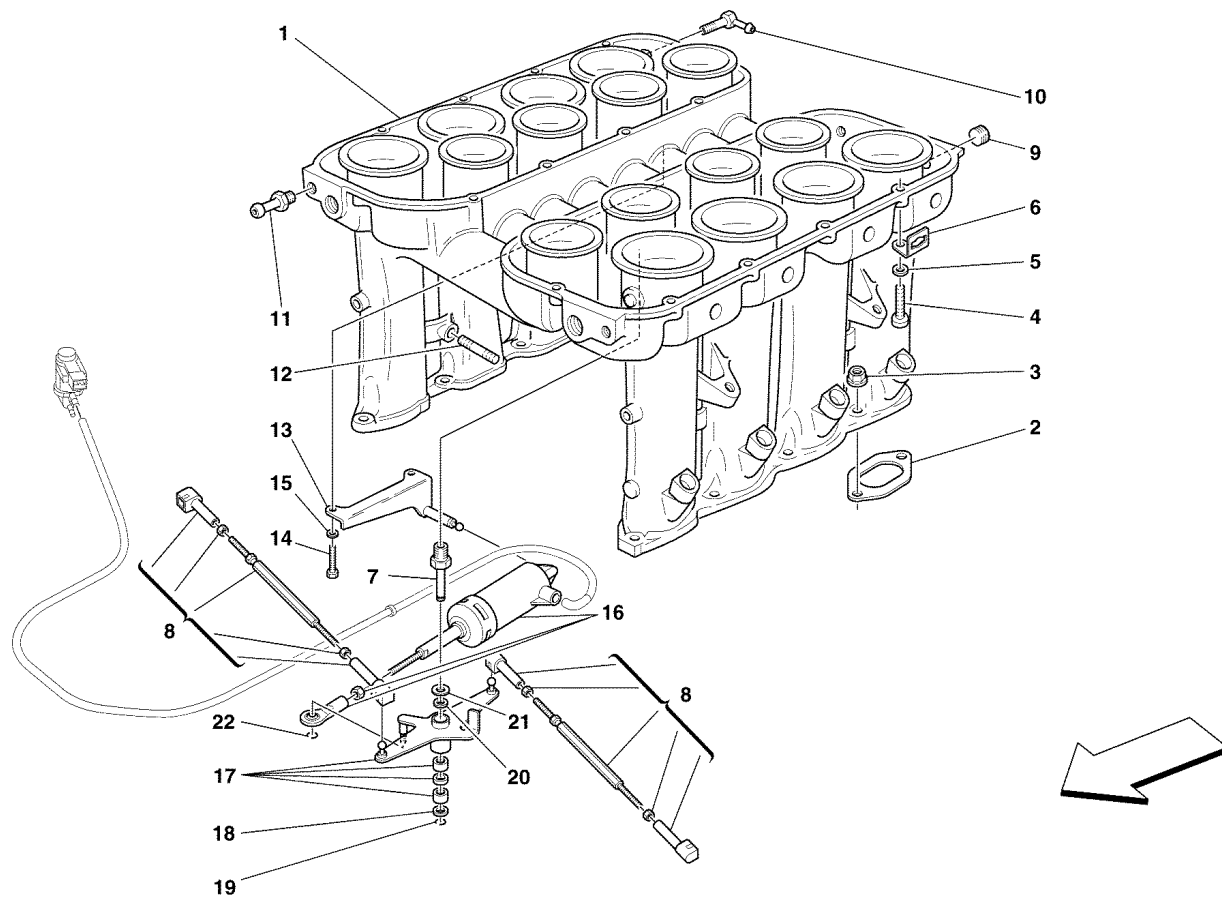

360modena - 15 - AIR INTAKE MANIFOLD

1	171244	1	SUCTION MANIFOLD -Valid till stock exhaustion-
1	182315	1	SUCTION MANIFOLD -Valid after stock exhaustion of 171244-
1	198918	1	SUCTION MANIFOLD -Valid for carbon version- -Optional-
2	172544	8	GASKET
3	159601	16	NUT
4	14305424	16	SCREW
5	11197774	16	WASHER
6	178844	4	PIPES FIXING BRACKET
7	177602	1	PIN
8	177554	2	COMPLETE TIE ROD
9	182095	2	THREADED PLUG -Q.ty 3 from Ass. Nr. 49528-
10	179051	2	UNION
11	182094	4	UNION
12	182696	4	STUD
13	168253	1	BRACKET FOR ACTUATOR
14	182097	2	SCREW
15	177647	2	WASHER
16	168275	1	PNEUMATIC ACTUATOR
17	182099	1	COMPLETE LEVER
18	177633	1	WASHER
19	177669	1	SEEGER RING
20	177618	4	WASHER
21	182098	1	WASHER
22	177624	1	SEEGER RING