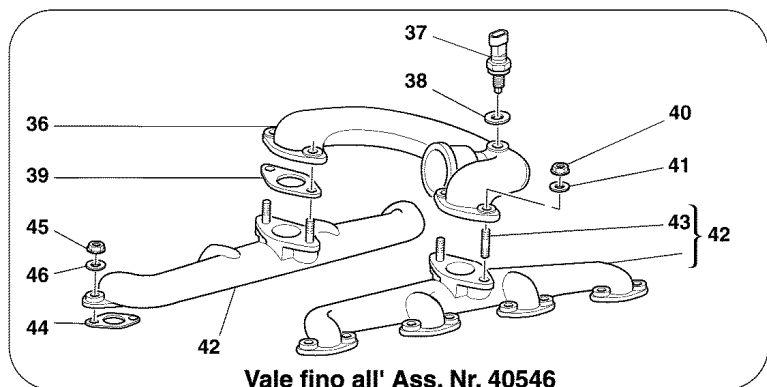

Vale fino all' Ass. Nr. 40546
Valid till Ass. Nr. 40546