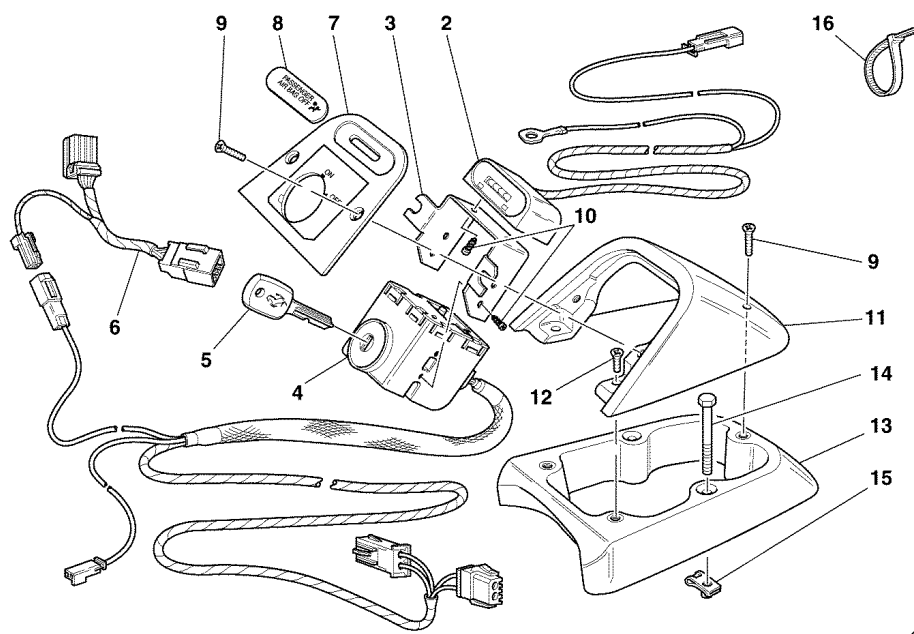

360modena - 130 - PASSENGER AIR-BAG EXCLUSION KIT

1	65808000	1	COMPLETE PASSENGER AIR-BAG EXCLUSION KIT
2	183494	1	PASSENGER AIR-BAG EXCLUSION WARNING LIGHT
3	183544	1	WARNING LIGHT SUPPORTING BRACKET
4	183496	1	SWITCH FOR DESACTIVATION PASSENGER AIR-BAG
5	183498	2	KEY
6	183492	1	LINK CABLE
7	183518	1	PLATE FOR CONSOLE
8	183495	1	TRANSPARENT COVER
9	159357	3	SCREW
10	15901375	6	SCREW
11	183520	1	CENTRAL CONSOLE
12	13310917	2	SCREW
13	66584900	1	NEUTRAL SHOE FOR CONSOLE
14	10903621	2	SCREW
15	62766300	2	CLIP FOR SCREW
16	182511	1	CLAMP