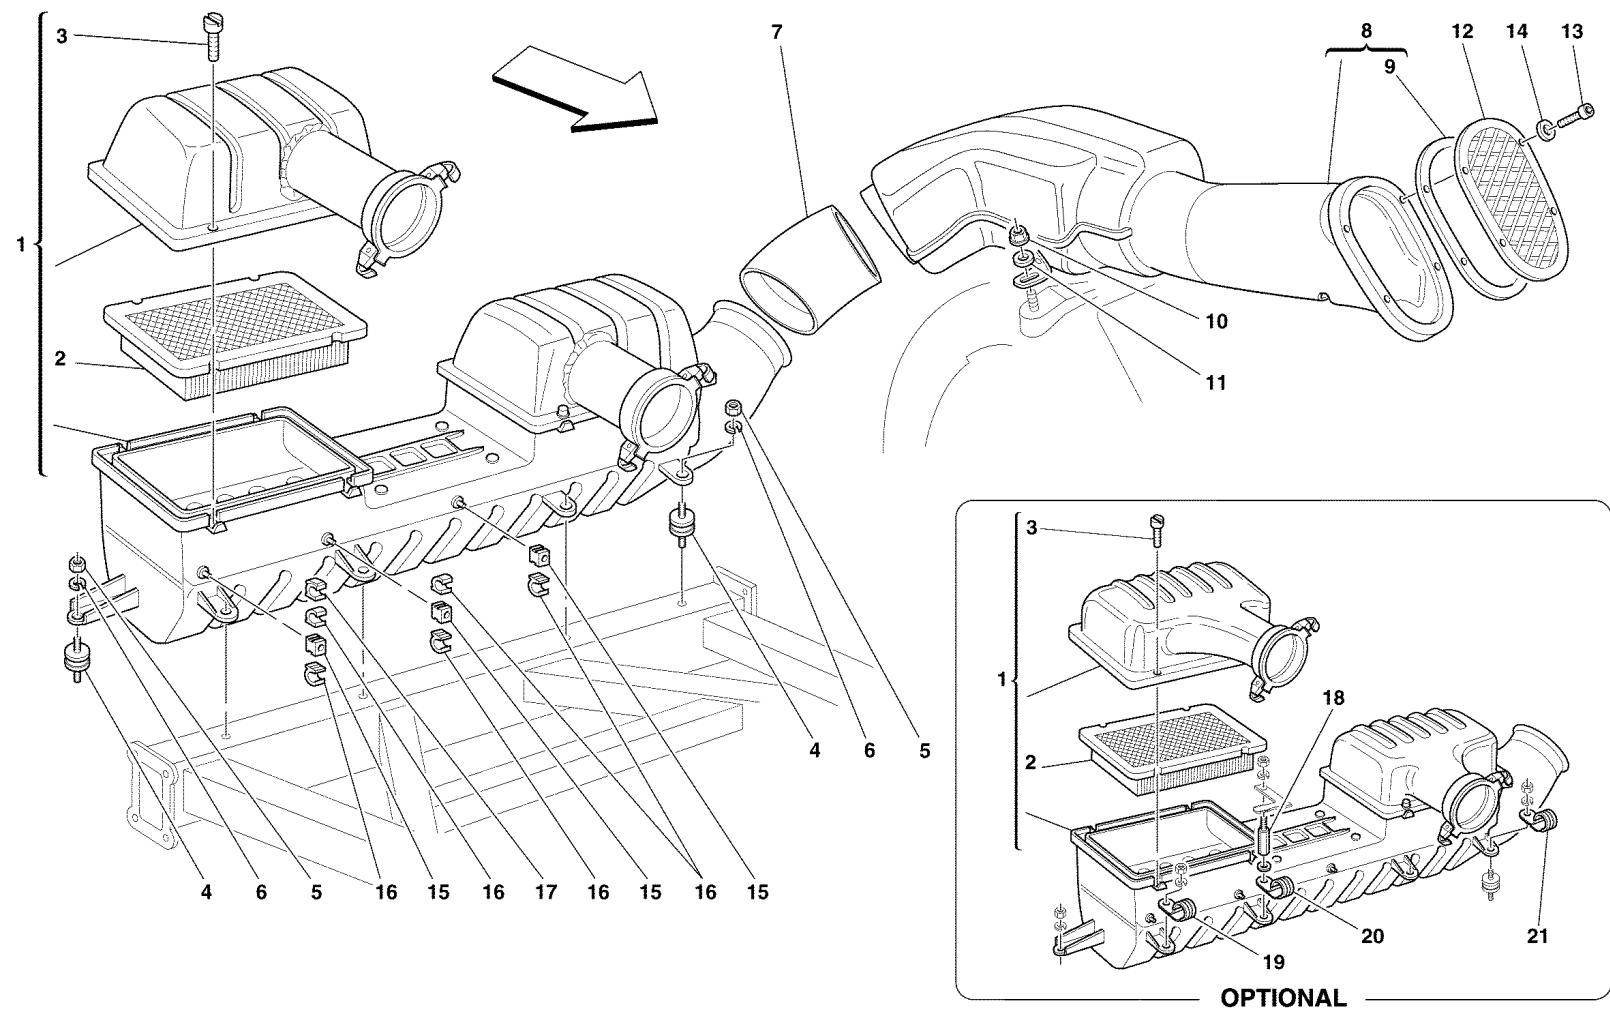

360modena - 15 - AIR INTAKE MANIFOLD

1	171244	1	SUCTION MANIFOLD -Valid till stock exhaustion-
1	182315	1	SUCTION MANIFOLD -Valid after stock exhaustion of 171244-
1	198918	1	SUCTION MANIFOLD -Valid for carbon version- -Optional-
2	172544	8	GASKET
3	159601	16	NUT
4	14305424	16	SCREW
5	11197774	16	WASHER
6	178844	4	PIPES FIXING BRACKET
7	177602	1	PIN
8	177554	2	COMPLETE TIE ROD
9	182095	2	THREADED PLUG -Q.ty 3 from Ass. Nr. 49528-
10	179051	2	UNION
11	182094	4	UNION
12	182696	4	STUD
13	168253	1	BRACKET FOR ACTUATOR
14	182097	2	SCREW
15	177647	2	WASHER
16	168275	1	PNEUMATIC ACTUATOR
17	182099	1	COMPLETE LEVER
18	177633	1	WASHER
19	177669	1	SEEGER RING
20	177618	4	WASHER
21	182098	1	WASHER
22	177624	1	SEEGER RING