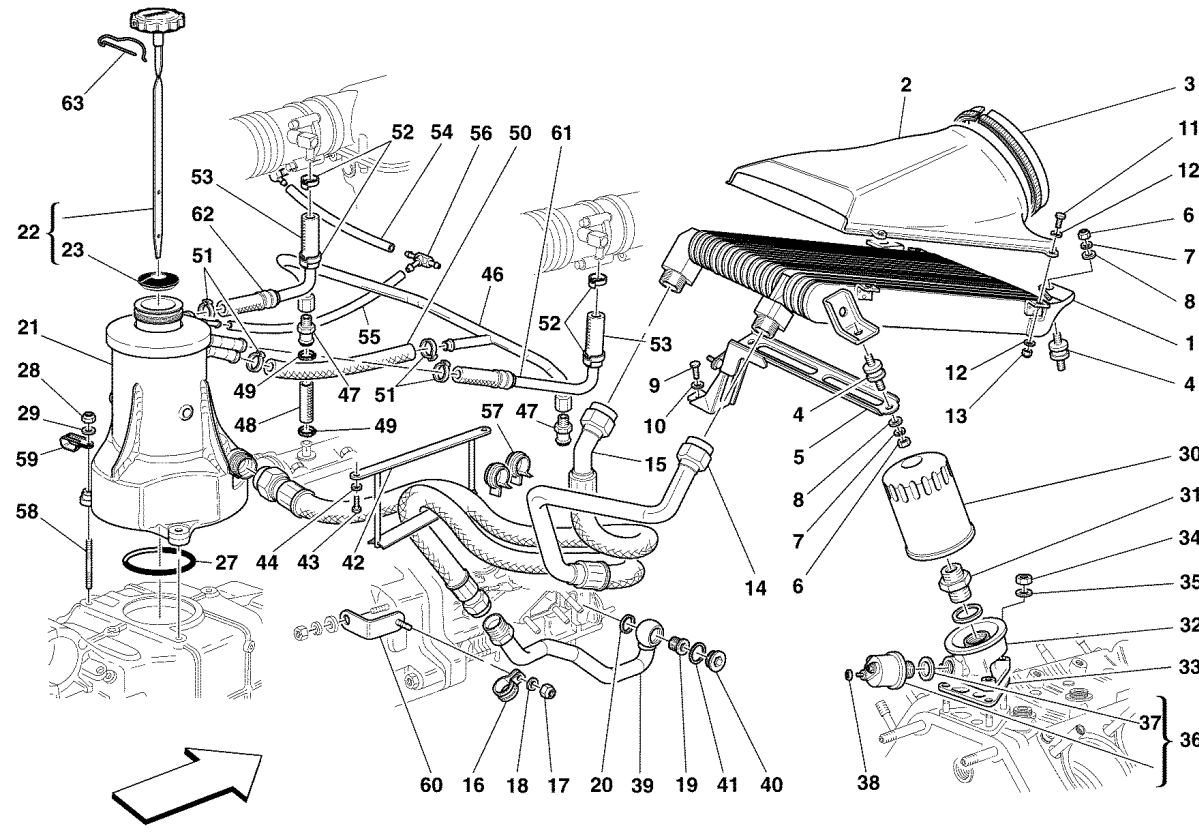

1	175717	1	OIL RADIATOR -Not as spare part- -For the cars till Ass. Nr. 33358 use the radiator 179835 + pipe 181163-
1	179835	1	OIL RADIATOR -Valid from Ass. Nr. 33359- -Not as spare part- -Replaced by 185412-
1	185412	1	OIL RADIATOR
2	176083	1	AIR INLET CONVEYOR -Not as spare part- -Replaced by 181001-
2	181001	1	AIR INLET CONVEYOR
3	180555	1	GASKET
4	102947	4	PAD
5	175724	1	RADIATOR SUPPORTING BRACKET
6	15896214	8	NUT
7	127494	8	WASHER
8	12644424	8	WASHER
9	10902324	2	SCREW
10	14496424	2	WASHER
11	10977824	3	SCREW
12	12637824	6	WASHER
13	113647	3	NUT
14	177789	1	HOSE FROM ENGINE HOSE TO RADIATOR -Not as spare part- -Replaced by 179103-
14	179103	1	HOSE FROM ENGINE HOSE TO RADIATOR
14	201655	1	HOSE FROM ENGINE HOSE TO RADIATOR -Anodized Racing pipe- -Optional-
15	177785	1	HOSE FROM RADIATOR TO DISAREATOR -Valid till Ass. Nr. 33358-
15	181163	1	HOSE FROM RADIATOR TO DISAREATOR -Valid from Ass. Nr. 33359-
15	201656	1	HOSE FROM RADIATOR TO DISAREATOR -Anodized Racing pipe- -Optional
16	10442090	1	BRACKET WITH SHEATH
17	134041	1	NUT
18	127494	1	WASHER
19	122319	1	UNION
20	10264660	1	GASKET
21	176620	1	COMPLETE OIL DISAREATOR -Valid till Ass. Nr. 51486-
21	201625	1	COMPLETE OIL DISAREATOR -Valid from Ass. Nr. 51487- -Till car Ass. Nr. 56313 to assemble with tank plug 202249 ref. 22 with hole and no screwable split pin 209265 ref. 63-
22	182115	1	TANK PLUG -Not as spare part replaced by 183096-
22	183096	1	TANK PLUG -Valid till Ass. Nr. 51486-
22	202249	1	TANK PLUG -Valid from Ass. Nr. 51487-
23	180585	1	GASKET
24	181964	1	SHIELD FOR OIL LEVEL ROD -Valid till stock exhaustion- -Valid till Ass. Nr. 51486-
24	182183	1	SHIELD FOR OIL LEVEL ROD -Valid after stock exhaustion of 181964- -Valid till Ass. Nr. 51486-
25	182184	2	O.R. GASKET