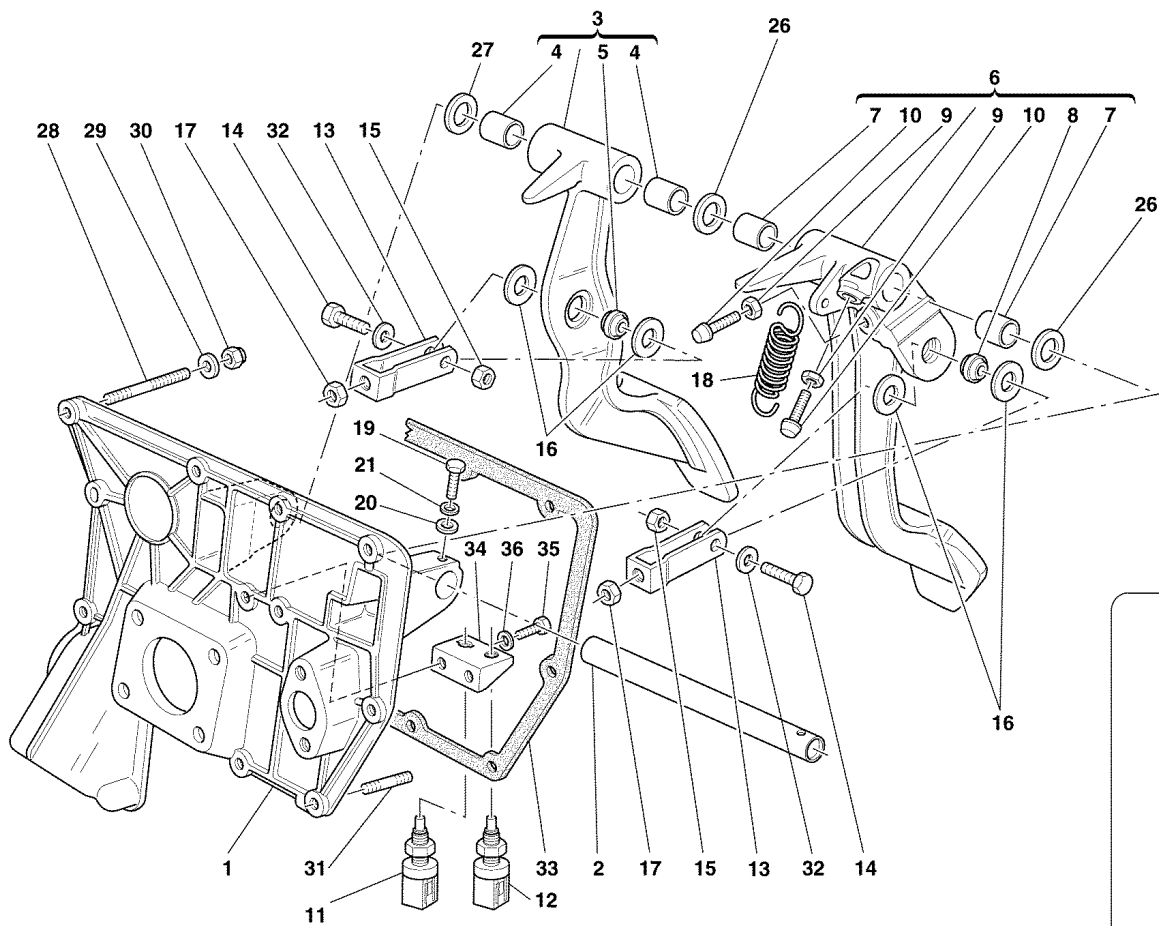

Vale fino all'Ass. Nr. 40323
Valid till Car Ass. Nr. 40323