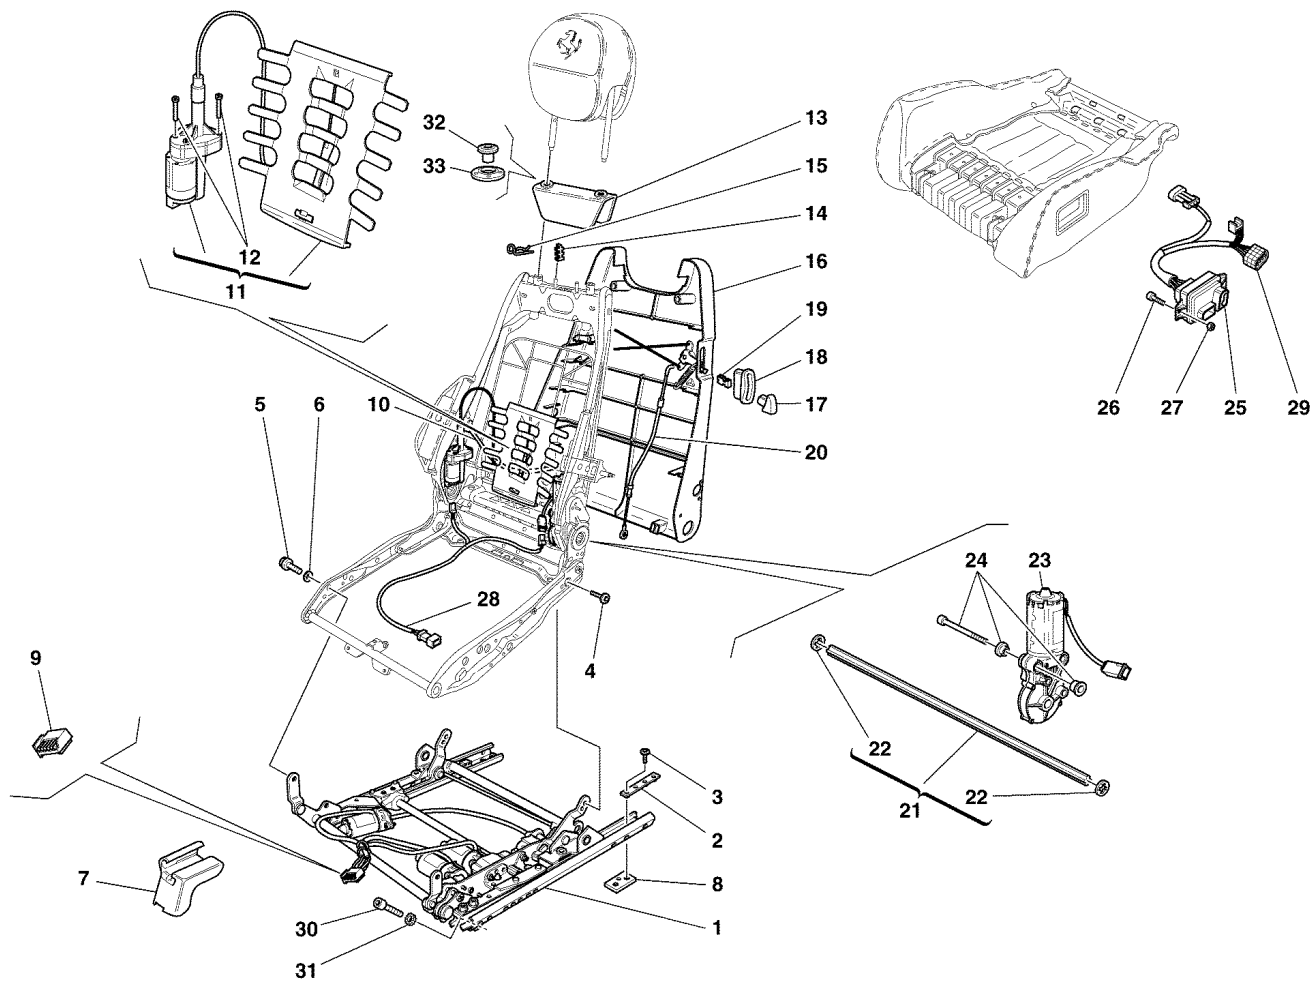

360modena - 124 - ELECTRICAL SEAT - GUIDE AND MOVEMENT

1	66327200	1	R.H. GUIDES
1	66327300	1	L.H. GUIDES
2	66323500	4	UPPER PLATE
3	66327100	4	SCREW
4	66327900	8	SCREW
5	66327500	8	COMPLETE SCREW
6	66327600	4	FRONT FIXING BUSHING
6	66327700	4	REAR FIXING BUSHING
7	66090500	2	L.H. GUIDE SHIELD
7	66090400	2	R.H. GUIDE SHIELD
8	166168	4	REAR SMALL PLATE
9	66328000	2	CONNECTOR
10	66326000	2	SEAT BACK SIDE BOWDEN CABLE
10	66326100	2	BOWDEN CABLE SHEATH
11	66374500	2	ELECTRICAL LOMBAR SYSTEM
12	66328400	4	SCREW
13	663248..	2	COMPLETE SADDLE
14	66324700	4	CLIP
15	66370200	2	L.H. CLIP
15	66324600	2	R.H. CLIP
16	66324100	2	SEAT BACK COVERING
17	66324500	4	SEAT RELEASE LEVER
18	66324400	4	PLATE
19	66324300	4	CLIP
20	66324200	4	SEAT RELEASE CABLE
21	66328800	2	COMPLETE UNION BAR
22	66328700	4	FIXING RING
23	66327800	2	MOTOR FOR SEAT BACK
24	66328500	2	FIXING KIT
25	66329300	1	L.H. SEAT SWITCH PANEL
25	66329200	1	R.H. SEAT SWITCH PANEL
26	66329400	4	SCREW
27	66329500	4	NUT
28	66329100	2	SEAT BACK ELECTRIC WIRING
29	66328900	1	CUSHION ELECTRIC WIRING PILOT SIDE
29	66329000	1	CUSHION ELECTRIC WIRING PASSENGER SIDE
30	65917500	4	SCREW
31	65917600	4	WASHER
32	64025400	4	BUSHING
33	64025500	4	WASHER

For particular colour matchings, make order by Fax or E-m@il, specifying serial number. - See "INNER TRIMS CAR CODES" table for codes of parts covered in leather or moquette.