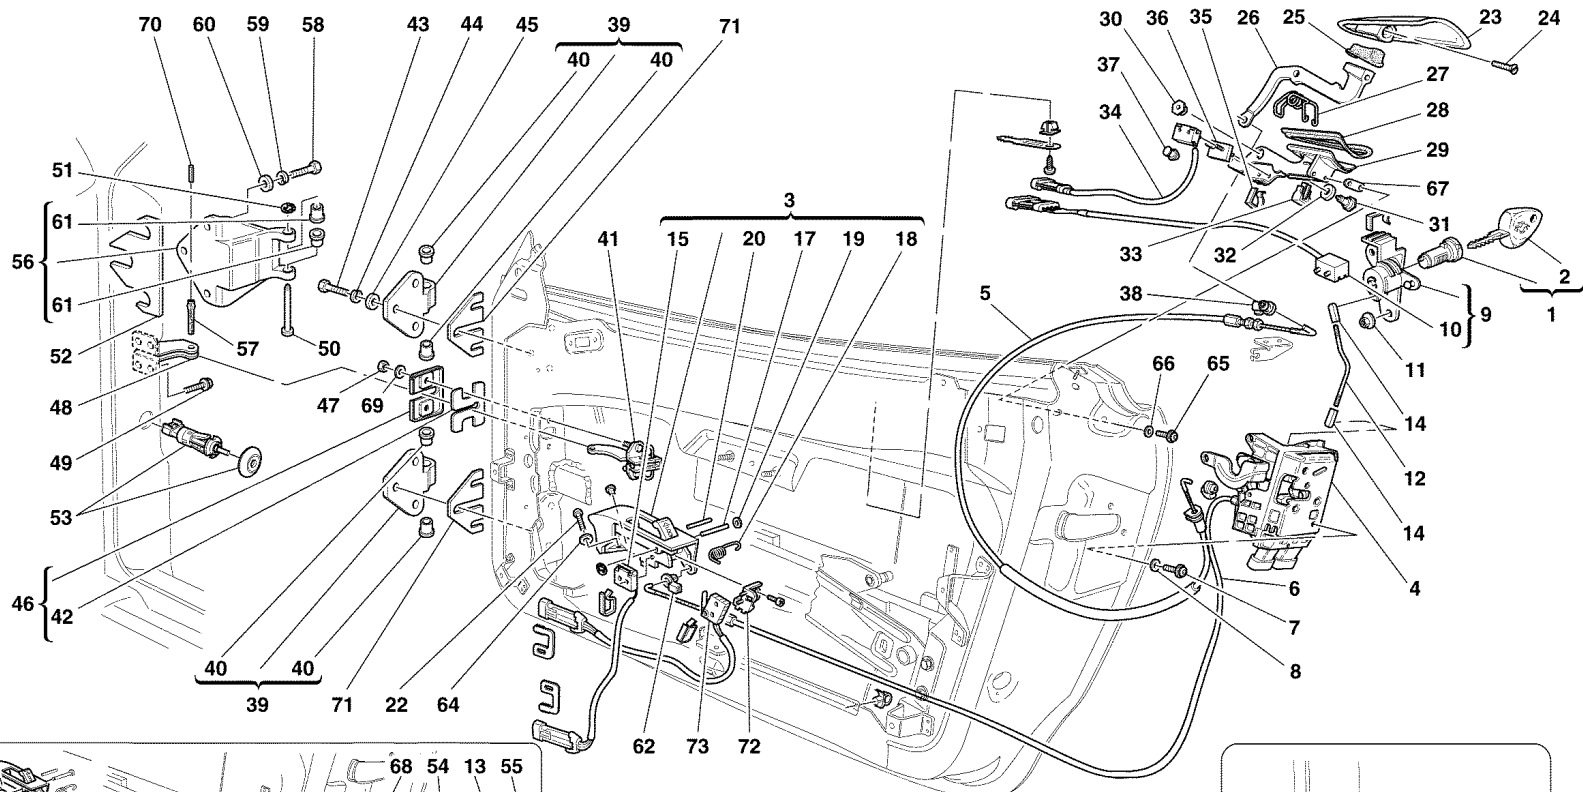

Vale fino all'Ass. Nr. 52139
Valid till Ass. Nr. 52139