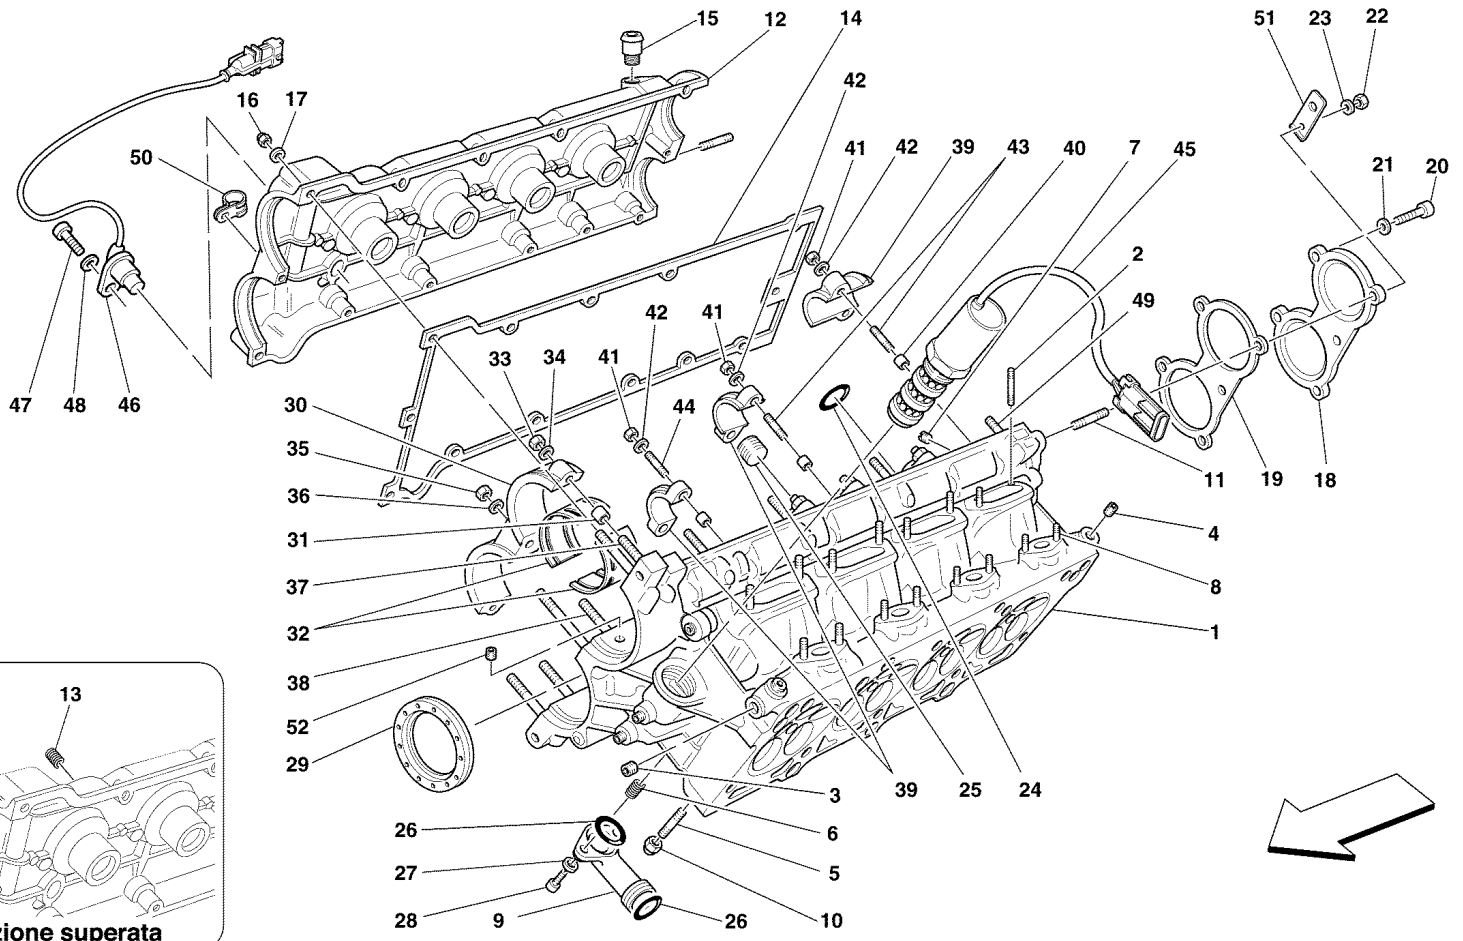

7	164113	-	-With the half-bearings complete series- UPPER SHIM 2nd OVERSIZE mm. 0,254 -Not as spare part- -With the half-bearings complete series-
8	164108	2	LOWER SHIM -Not as spare part- -With the half-bearings complete series-
8	164109	-	LOWER SHIM 1st OVERSIZE mm. 0,127 -Not as spare part- -With the half-bearings complete series-
8	164110	-	LOWER SHIM 2nd OVERSIZE mm. 0,254 -Not as spare part- -With the half-bearings complete series-
9	151289	1	KEY
10	176643	1	OIL PUMP CONTROL GEAR
11	178738	1	DRIVING SHAFT PULLEY
12	177390	16	BUSHING
13	103877	1	BEARING
14	163989	1	SEAL RING -Not as spare part- -Replaced by 200323-
14	200323	1	SEAL RING
15	176477	8	COMPLETE CONNECTING ROD AND CAP -Not as spare part- -Replaced by 190113-
15	190113	8	COMPLETE CONNECTING ROD AND CAP -Not as spare part- -Replaced by 196976-
15	196976	8	COMPLETE CONNECTING ROD AND CAP -Not as spare part- -Replaced by 212652-
15	212652	8	COMPLETE CONNECTING ROD AND CAP
16	179510	8	PISTON WITH RINGS
17	160813	8	AC SEAL RING (1st groove) -Not as spare part- -With the pistons rings set-
18	152991	8	AC SEAL RING (2nd groove) -Not as spare part- -With the pistons rings set-
19	132773	8	ROF OIL SCRAPING RING (3rd groove) -Not as spare part- -With the pistons rings set-
20	154717	8	PIN
21	166901	16	STOP RING
22	164026	8	PISTONS RINGS SET
23	177159	16	CONNECTING ROD TIGHTENING SCREW
24	174701	8	BUSHING
25	173550	16	CONNECTING ROD HALF BEARING -Not as spare part- -Replaced by 193622-
25	193622	16	CONNECTING ROD HALF BEARING
25	173551	16	CONNECTING ROD HALF BEARING
25	173552	16	1st OVERSIZE mm. 0,254 CONNECTING ROD HALF BEARING 2nd OVERSIZE mm. 0,508
26	138792	1	WASHER
27	176583	1	SCREW