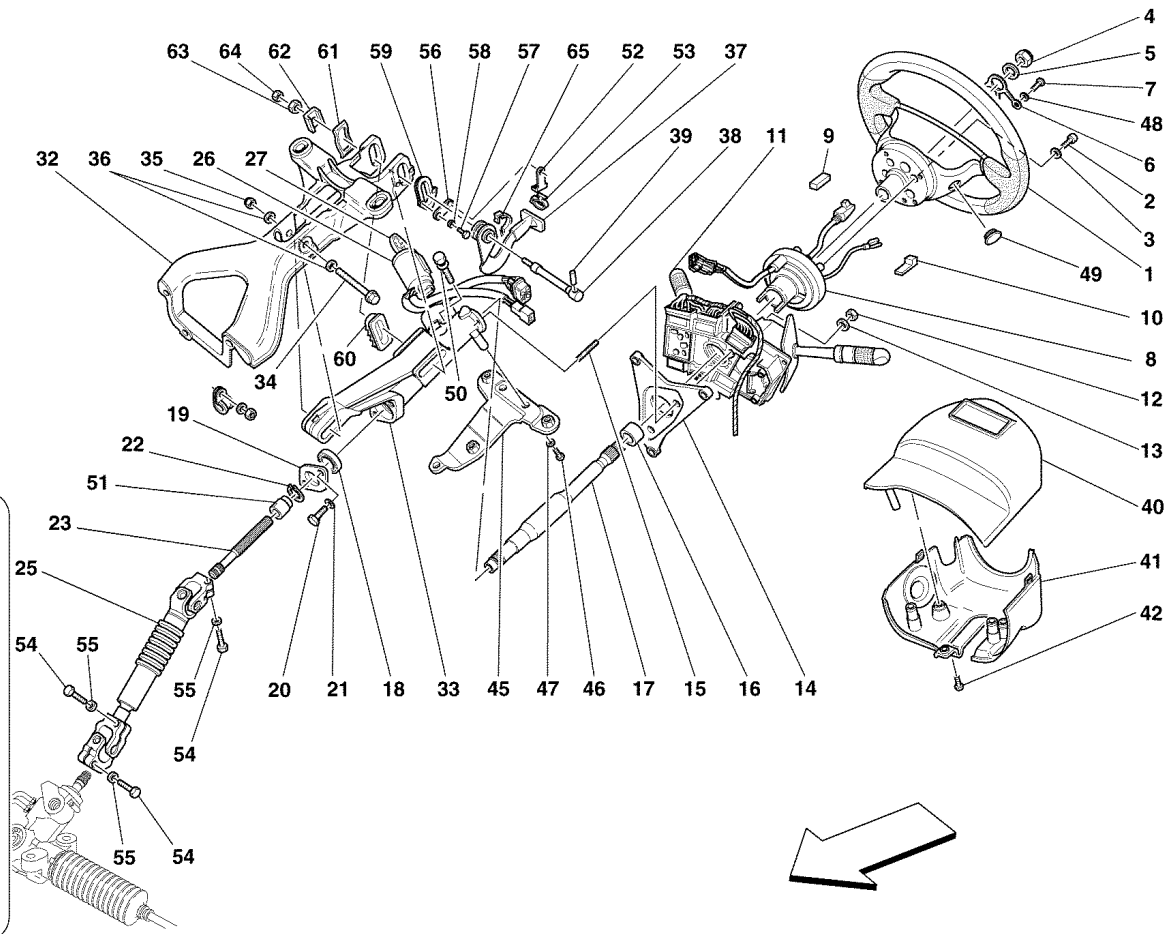

-Vale fino all'Ass.Nr.39405-
-Valid till Ass.Nr.39405-