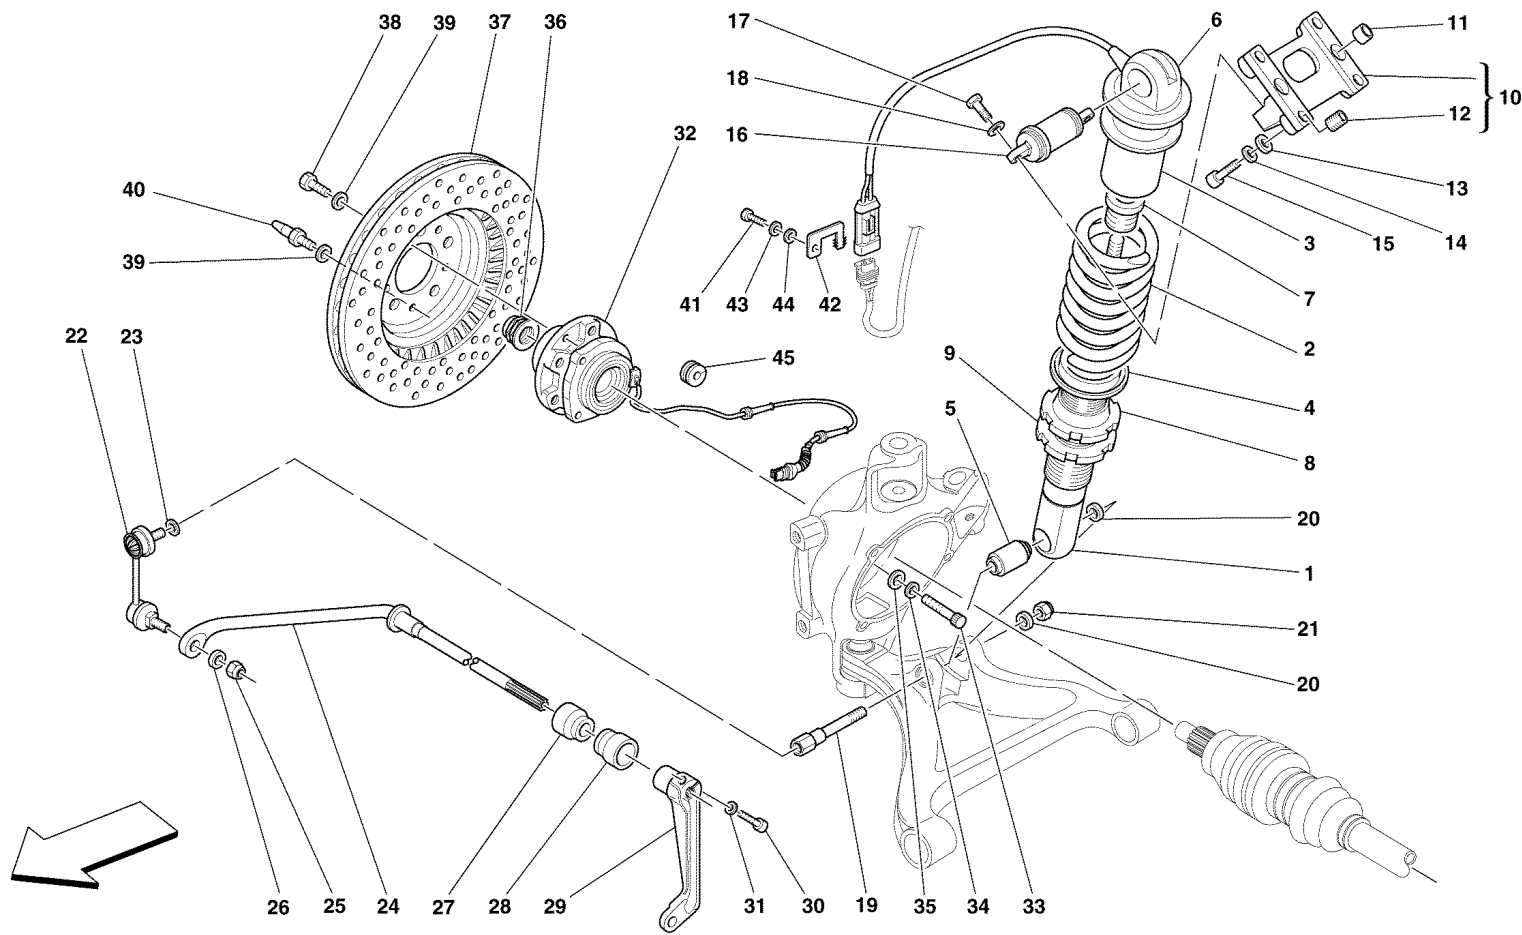

360modena - 51 - REAR SUSPENSION - SHOCK ABSORBER AND BRAKE DISC

1	174724	2	REAR SHOCK ABSORBER
2	173851	2	SPRING -Replace together- -Not as spare part- -Replaced by 182408-
2	182408	2	SPRING -Replace together- -Not as spare part- -Replaced by 190677-
2	190677	2	SPRING
3	177688	2	UPPER SPACER
4	169684	2	LOWER SPACER
5	157630	2	BALL JOINT
6	174727	2	SPRING RETAINING UPPER SPACER
7	174728	2	SHOCK ABSORBER PAD
8	174725	2	SPACER
9	174726	2	RING NUT
10	176625	2	SHOCK ABSORBER CONNECTION SUPPORT -Valid till car Nr. 120068 for GS and 120193 for GD-
11	100013	4	CENTERING DOWEL -Valid till car Nr. 120068 for GS and 120193 for GD-
12	13526170	4	THREADED INSERT -Valid till car Nr. 120068 for GS and 120193 for GD-
13	14496524	8	WASHER -Valid till car Nr. 120068 for GS and 120193 for GD-
14	127496	8	WASHER -Valid till car Nr. 120068 for GS and 120193 for GD-
15	14306774	8	SCREW -Valid till car Nr. 120068 for GS and 120193 for GD-
16	181804	2	SILENTBLOCK -Valid till Ass. Nr. 56991- -Valid till stock exhaustion-
16	212948	2	SILENTBLOCK -Replace together- -Valid from Ass. Nr. 56992 and after stock exhaustion use 181804- -Replace together-
17	11306934	4	SCREW
18	160092	4	WASHER
19	177664	2	SCREW -Valid till stock exhaustion-
19	204974	2	SCREW
20	129225	4	WASHER
21	102825	2	NUT
22	161109	1	R.H. BALL TIE ROD
22	161110	1	L.H. BALL TIE ROD
23	160092	2	WASHER
24	170718	1	REAR ANTI-ROLL BAR -Not as spare part replaced by 182432-
24	182432	1	REAR ANTI-ROLL BAR
25	12164714	2	NUT
26	12601474	2	WASHER
27	170716	1	BAR BUFFER
28	170717	1	BAR BUFFER
29	175861	1	L.H. ARM
30	170950	1	SCREW
31	12601474	1	WASHER
32	179070	2	HUB COMPLETE BEARING
33	180591	8	SCREW
34	160092	8	WASHER
35	10732414	8	WASHER
36	167259	2	NUT