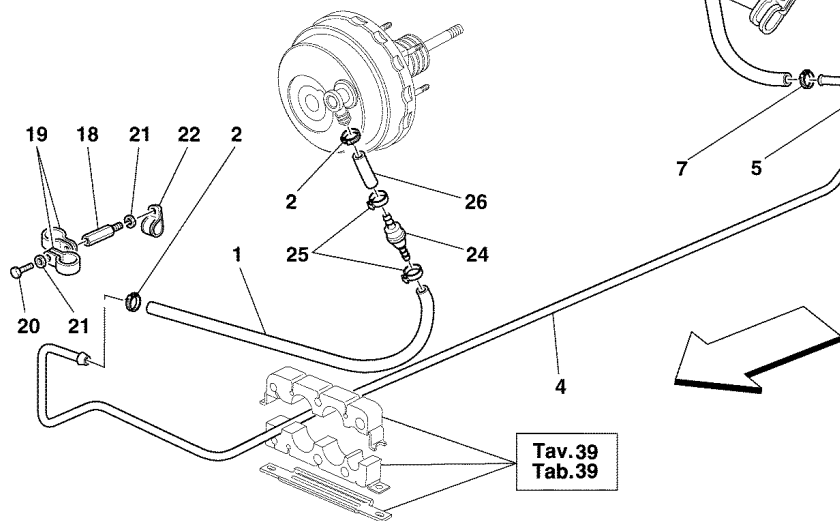

**Vale fino all'Ass. Nr. 49527
Valid till Ass. Nr. 49527**