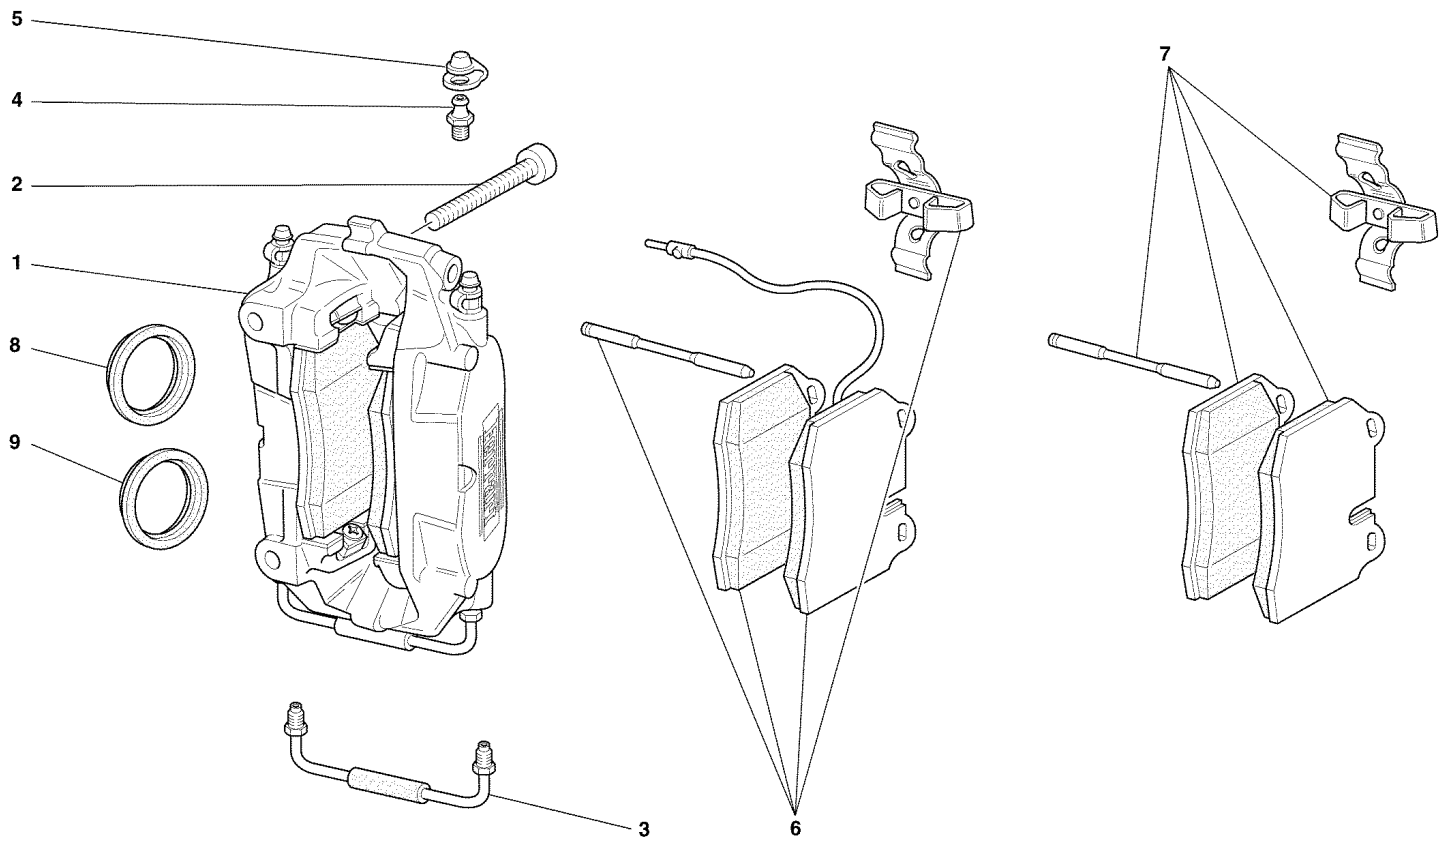

360modena - 44 - CALIPERS FOR FRONT AND REAR BRAKES

1	164223	1	R.H. FRONT CALIPER UNIT WITH PADS -Standard color-
1	179597	1	R.H. FRONT CALIPER UNIT WITH PADS -Red color-
1	179598	1	R.H. FRONT CALIPER UNIT WITH PADS -Gold color-
1	179599	1	R.H. FRONT CALIPER UNIT WITH PADS -Silver color-
1	193765	1	R.H. FRONT CALIPER UNIT WITH PADS -Modena Yellow color-
1	211904	1	R.H. FRONT CALIPER UNIT WITH PADS -Scuderia red color-
1	164216	1	L.H. FRONT CALIPER UNIT WITH PADS -Standard color-
1	179594	1	L.H. FRONT CALIPER UNIT WITH PADS -Red color-
1	179595	1	L.H. FRONT CALIPER UNIT WITH PADS -Gold color-
1	179596	1	L.H. FRONT CALIPER UNIT WITH PADS -Silver color-
1	193768	1	L.H. FRONT CALIPER UNIT WITH PADS -Modena Yellow color-
1	211905	1	L.H. FRONT CALIPER UNIT WITH PADS -Scuderia red color-
1	165861	1	R.H. REAR CALIPER UNIT WITH PADS -Standard color-
1	179603	1	R.H. REAR CALIPER UNIT WITH PADS -Red color-
1	179604	1	R.H. REAR CALIPER UNIT WITH PADS -Gold color-
1	179605	1	R.H. REAR CALIPER UNIT WITH PADS -Silver color-
1	193770	1	R.H. REAR CALIPER UNIT WITH PADS -Modena Yellow color-
1	210754	1	R.H. REAR CALIPER UNIT WITH PADS -Scuderia red color-
1	165862	1	L.H. REAR CALIPER UNIT WITH PADS -Standard color-
1	179600	1	L.H. REAR CALIPER UNIT WITH PADS -Red color-
1	179601	1	L.H. REAR CALIPER UNIT WITH PADS -Gold color-
1	179602	1	L.H. REAR CALIPER UNIT WITH PADS -Silver color-
1	193772	1	L.H. REAR CALIPER UNIT WITH PADS -Modena Yellow color-
1	210755	1	L.H. REAR CALIPER UNIT