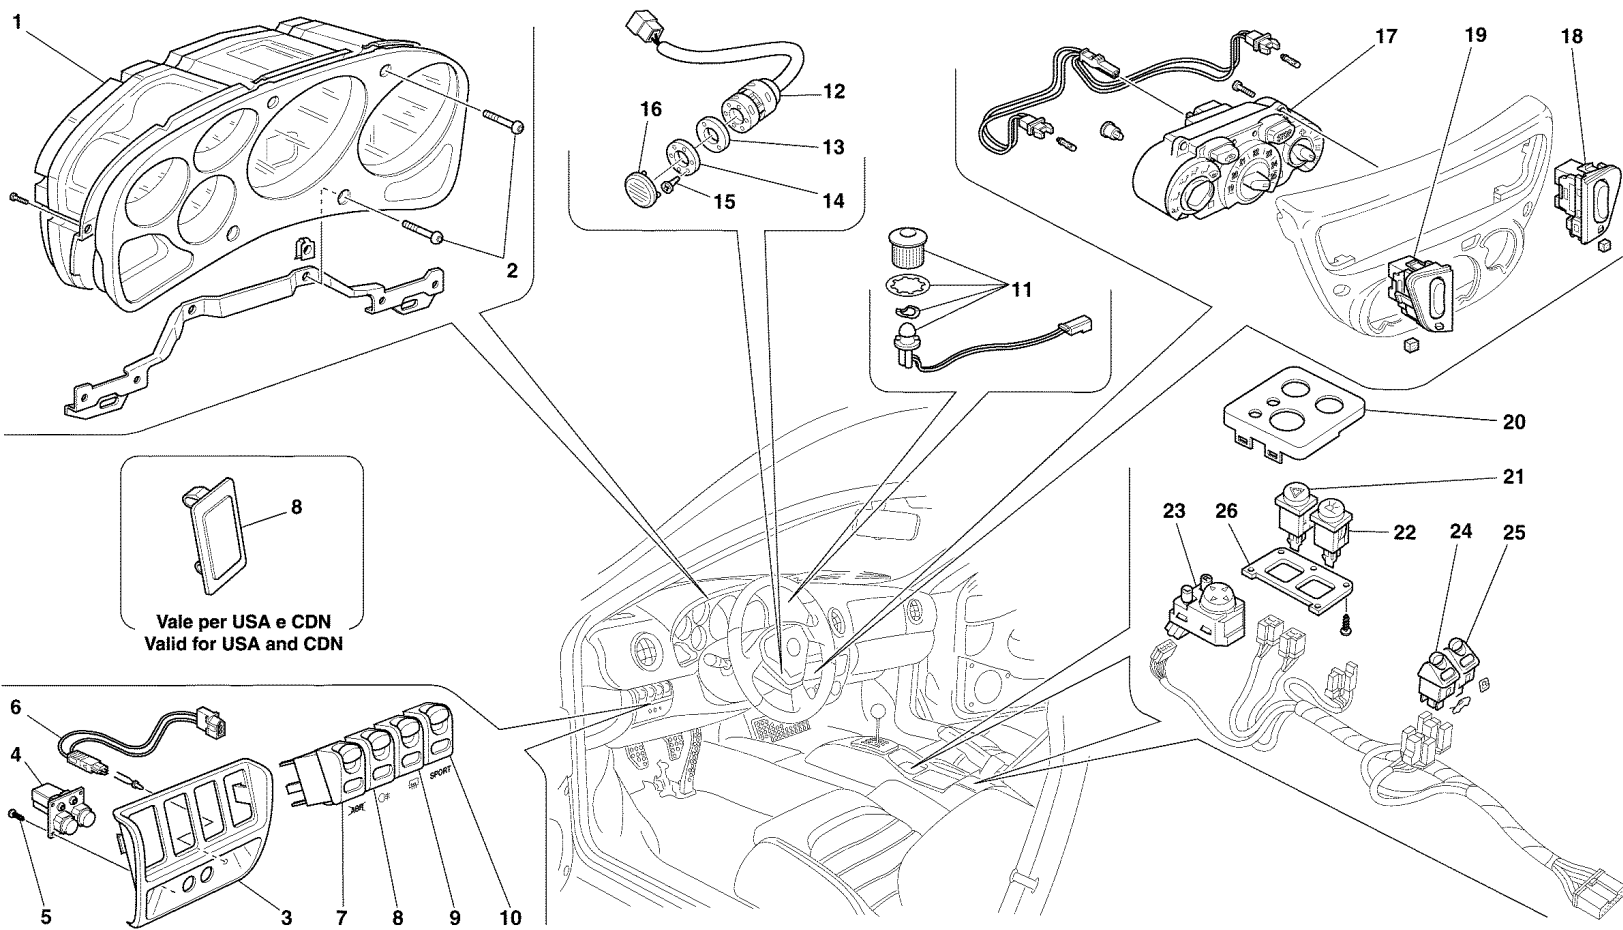

8

Vale per USA e CDN
Valid for USA and CDN

6

4

5

3

7

8

9

10

SPORT

DRIVE

OFF

1	164290	1	COMPLETE INSTRUMENT BOARD -Not for USA and GB- -Not as spare part- -Replaced by 185944-
1	185944	1	COMPLETE INSTRUMENT BOARD -Not for USA and GB- -Valid for car with metrical system- -Valid for EU ECE 3- -Valid for J not F1 from car Ass. Nr. 39159- -Valid for J F1 from car Ass. Nr. 39160- -Valid till Ass. Nr. 42146-
1	8185944	1	COMPLETE INSTRUMENT BOARD -Not for USA and GB- -Valid for car with metrical system- -Valid for EU ECE 3- -Valid for J not F1 from car Ass. Nr. 39159- -Valid for J F1 from car Ass. Nr. 39160- -Valid from Ass. Nr. 42147 and till Ass. Nr. 43231- -Valid till stock exhaustion-
1	190026	1	COMPLETE INSTRUMENT BOARD -Not for USA and GB- -Valid for car with metrical system- -Valid from Ass. Nr. 43232 till Ass. Nr. 46967-
1	196336	1	COMPLETE INSTRUMENT BOARD -Not for USA and GB- -Valid for car with metrical system- -Valid from Ass. Nr. 46968- -Valid till stock exhaustion-
1	197663	1	COMPLETE INSTRUMENT BOARD -Not for USA and GB- -Valid for car with metrical system- -Valid from Ass. Nr. 46968- -Valid after stock exhaustion of 196336-
1	177242	1	COMPLETE INSTRUMENT BOARD -Valid for USA- -Not for car with metrical system- -Not as spare part- -Replaced by 186383-
1	186383	1	COMPLETE INSTRUMENT BOARD -Valid for USA- -Not for car with metrical system- -Valid till Ass. Nr. 42146-
1	8186383	1	COMPLETE INSTRUMENT BOARD -Valid for USA- -Not for car with metrical system- -Valid from Ass. Nr. 42147 and till Ass. Nr. 43231- -Valid till stock exhaustion-
1	190027	1	COMPLETE INSTRUMENT BOARD -Valid for USA- -Not for car with metrical system- -Valid from Ass. Nr. 43232 till Ass. Nr. 46967-
1	196337	1	COMPLETE INSTRUMENT BOARD -Valid for USA- -Not for car with metrical system- -Valid from Ass. Nr. 46968- -Valid till stock exhaustion-
1	197664	1	COMPLETE INSTRUMENT BOARD -Valid for USA- -Not for car with metrical system- -Valid from Ass. Nr. 46968- -Valid after stock exhaustion of 196337-
1	179177	1	COMPLETE INSTRUMENT BOARD -Valid for GB- -Not for car with metrical system- -Not as spare part- -Replaced by 185945-
1	185945	1	COMPLETE INSTRUMENT BOARD -Valid for GB- -Not for car with metrical system- -Valid for EU ECE 3- -Valid till Ass. Nr. 42146-
1	8185945	1	COMPLETE INSTRUMENT BOARD -Valid for GB- -Not for car with metrical system- -Valid for EU ECE 3- -Valid from Ass. Nr. 42147 and till Ass. Nr. 43231-