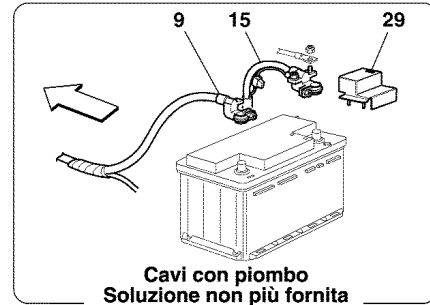

**Cavi con piombo
Soluzione non più fornita
Cables with lead
Not as spare part solution**