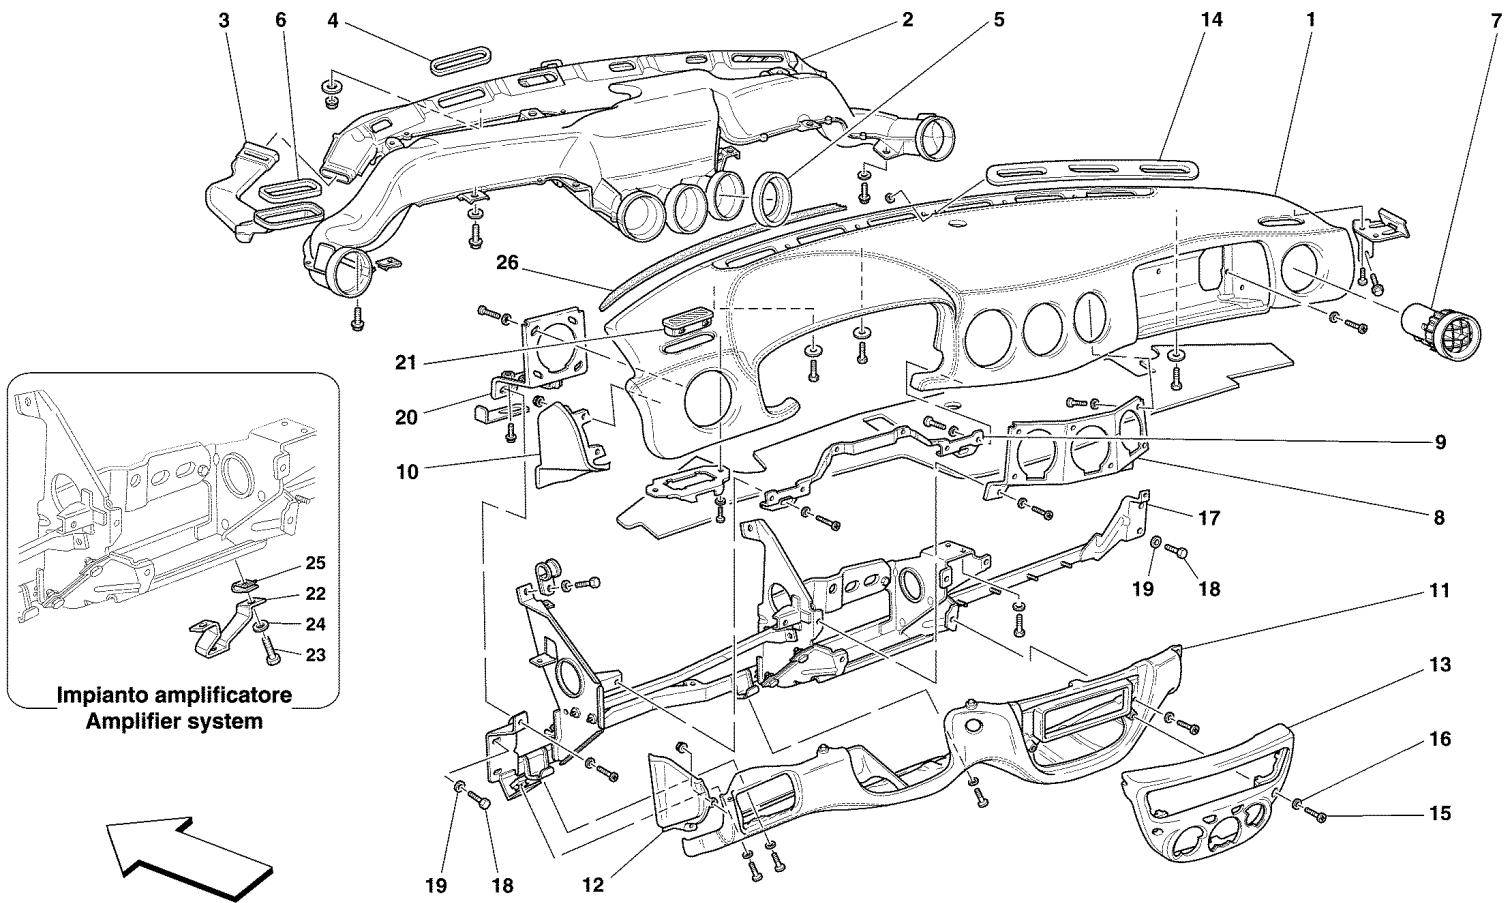

1	633311..	1	UPPER SIDE UPHOLSTERED DASHBOARD -Not for GD-
1	655330..	1	UPPER SIDE UPHOLSTERED DASHBOARD -Valid for GD-
2	63352900	1	AIR DUCTING -Not for GD-
2	65536200	1	AIR DUCTING -Valid for GD-
3	65132400	1	L.H. SIDE DUCTING
3	65132300	1	R.H. SIDE DUCTING
4	63352700	6	GASKET -Valid till stock exhaustion-
4	66050600	6	GASKET -Valid after stock exhaustion of 63352700-
5	63353300	5	AIR OPENING GASKET
6	65132500	2	GASKET
7	65159900	5	AIR OPENING
8	63331600	1	PLATE FOR CENTRAL AIR DIFFUSER
9	65018600	1	BRACKET
10	650167..	1	COVERED L.H. LATERAL INSERT
10	650166..	1	COVERED R.H. LATERAL INSERT
11	635473..	1	COVERED L.H. LOWER DASHBOARD -Not for GD-
11	655356..	1	COVERED R.H. LOWER DASHBOARD -Valid for GD-
12	650762..	1	COVERED L.H. LOWER LATERAL INSERT -Not for GD-
12	655359..	1	COVERED R.H. LOWER LATERAL INSERT -Valid for GD-
13	65077100	1	COMPLETE CENTRAL FRAME -Valid till Ass. Nr. 42146-
13	66122100	1	COMPLETE CENTRAL FRAME -Valid from Ass. Nr. 42147-
14	65018300	1	L.H. AIR OUTLET PLATE -Not for GD-
14	65891000	1	L.H. AIR OUTLET PLATE -Valid for GD-
14	65018200	1	R.H. AIR OUTLET PLATE -Not for GD-
14	65891100	1	R.H. AIR OUTLET PLATE -Valid for GD-
15	65311400	4	SCREW
16	65916400	4	WASHER
17	65130400	1	COMPLETE DASHBOARD FRAME ASSEMBLY -Not for GD-
17	65530800	1	COMPLETE DASHBOARD FRAME ASSEMBLY -Valid for GD-
18	16132624	4	SCREW
19	11193274	4	WASHER
20	65132600	1	R.H. DIFFUSER FASTENING PLATE -Not for GD-
20	65533600	1	R.H. DIFFUSER FASTENING PLATE -Valid for GD-
20	65132700	1	L.H. DIFFUSER FASTENING PLATE -Not for GD-
20	65533400	1	L.H. DIFFUSER FASTENING PLATE -Valid for GD-
21	65132800	1	R.H. DEFROSTING OUTLET PLATE
21	65132900	1	L.H. DEFROSTING OUTLET PLATE