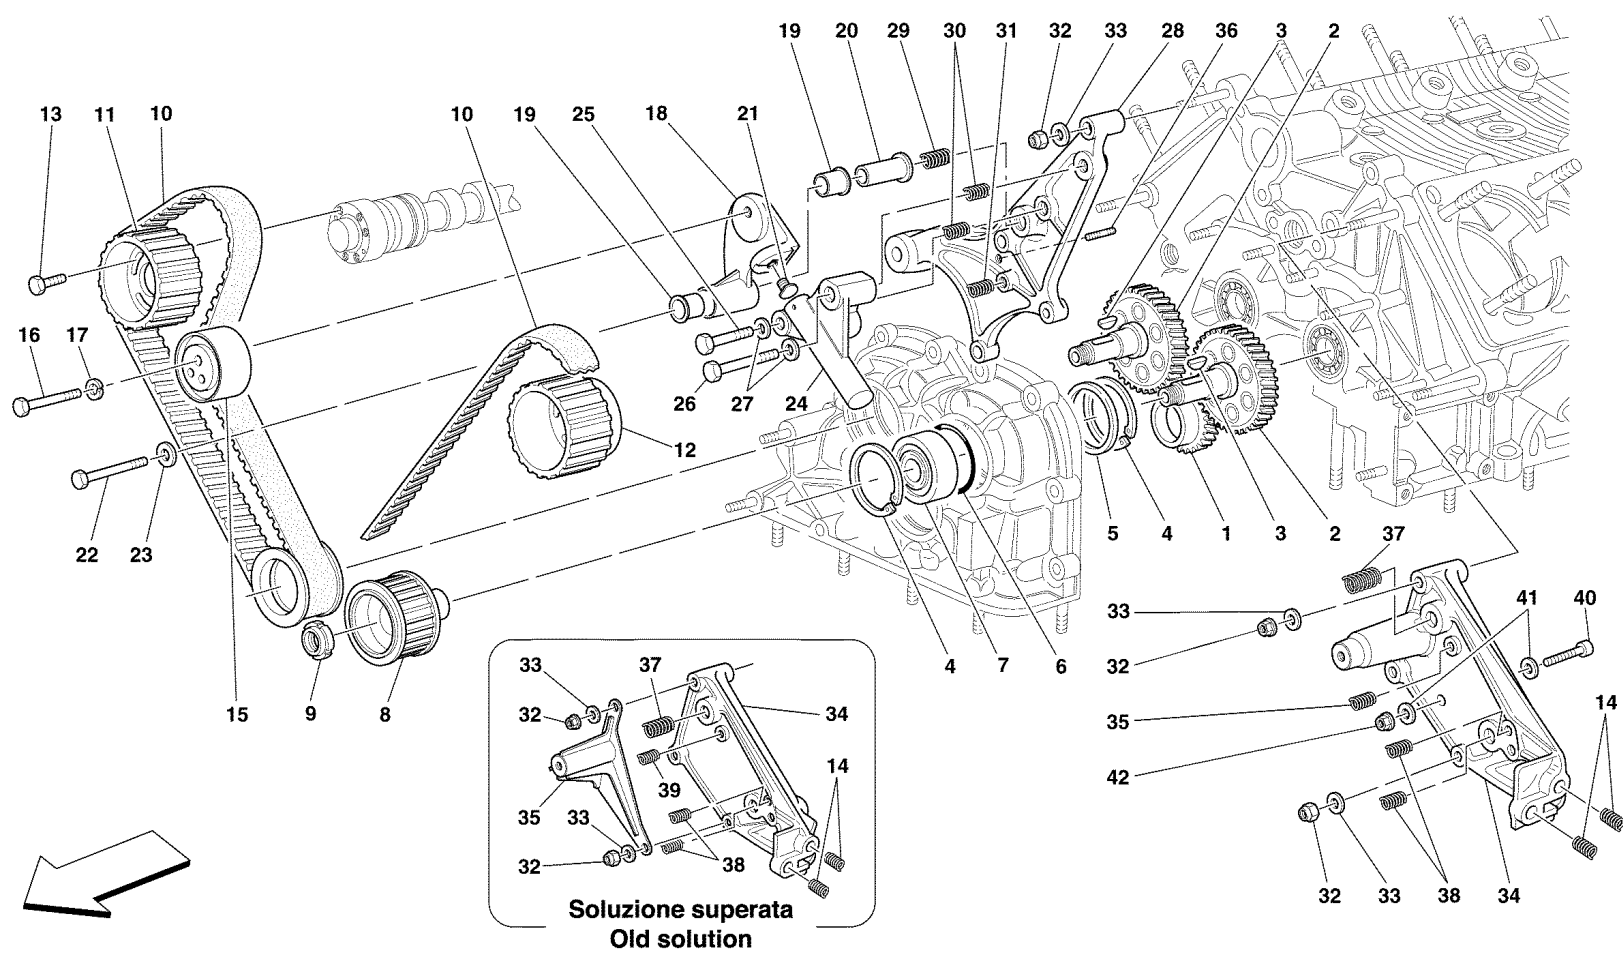

360modena - 6 - TIMING - CONTROLS

1	160598	1	DRIVING GEAR
2	179079	2	DRIVEN GEAR
2	181984	2	-Not as spare part replaced by 181984- DRIVEN GEAR -Replaces 179079-
3	10206320	2	DISC KEY
4	11060576	4	SEEGER RING
5	133377	2	WASHER
6	136140	2	O.R. GASKET
7	170787	2	BEARING
8	154238	2	DRIVING PULLEY
9	104919	2	RING NUT
10	181610	2	TIMING CONTROL BELT -Valid till stock exhaustion-
10	184986	2	TIMING CONTROL BELT
11	169154	2	R.H. EXHAUST INDUCTION DISTRIBUTION PULLEY
12	169153	2	L.H. EXHAUST INDUCTION DISTRIBUTION PULLEY
13	181336	16	SCREW
14	13525770	2	THREADED INSERT
15	181264	2	BELT TIGHTENING PULLEY
16	11307024	2	SCREW
17	127497	2	WASHER
18	181253	2	BELT TIGHTENER ARM
19	159425	4	BUSHING
20	158138	2	BUSHING
21	158156	2	PAWL
22	11288034	2	SCREW
23	184318	2	WASHER
24	157356	1	R.H. HYDRAULIC TIGHTENER
24	182394	1	L.H. HYDRAULIC TIGHTENER -Not as spare part- -Replaced by 185425-
24	185425	1	L.H. HYDRAULIC TIGHTENER -Not as spare part- -Replaced by 192920-
24	192920	1	L.H. HYDRAULIC TIGHTENER -Valid till engine Nr.83761-
24	202784	1	L.H. HYDRAULIC TIGHTENER -Valid from engine Nr.83762-
25	125506	2	SCREW -Not as spare part- -Replaced by 205693-
25	205693	2	SCREW
26	16044234	2	SCREW -Not as spare part- -Replaced by 185234-
26	185234	2	SCREW
27	12601374	4	WASHER
28	179635	1	UPPER BRACKET FOR GENERATOR SUPPORT
29	13526170	1	THREADED INSERT
30	13525870	2	THREADED INSERT
31	13525570	1	THREADED INSERT
32	101139	4	NUT -M 8X8-
32	177778	2	NUT -m8x7-
33	12601374	3	WASHER
34	180168	1	BELT TIGHTENER SUPPORT AND A.C. COMPRESSOR -Not as spare part replaced by 181822-
34	181816	1	BELT TIGHTENER SUPPORT AND A.C. COMPRESSOR -Not as spare part replaced by 181822-
34	181822	1	BELT TIGHTENER SUPPORT AND A.C. COMPRESSOR -Replaces 180168, 181816, 181302 and 181815-