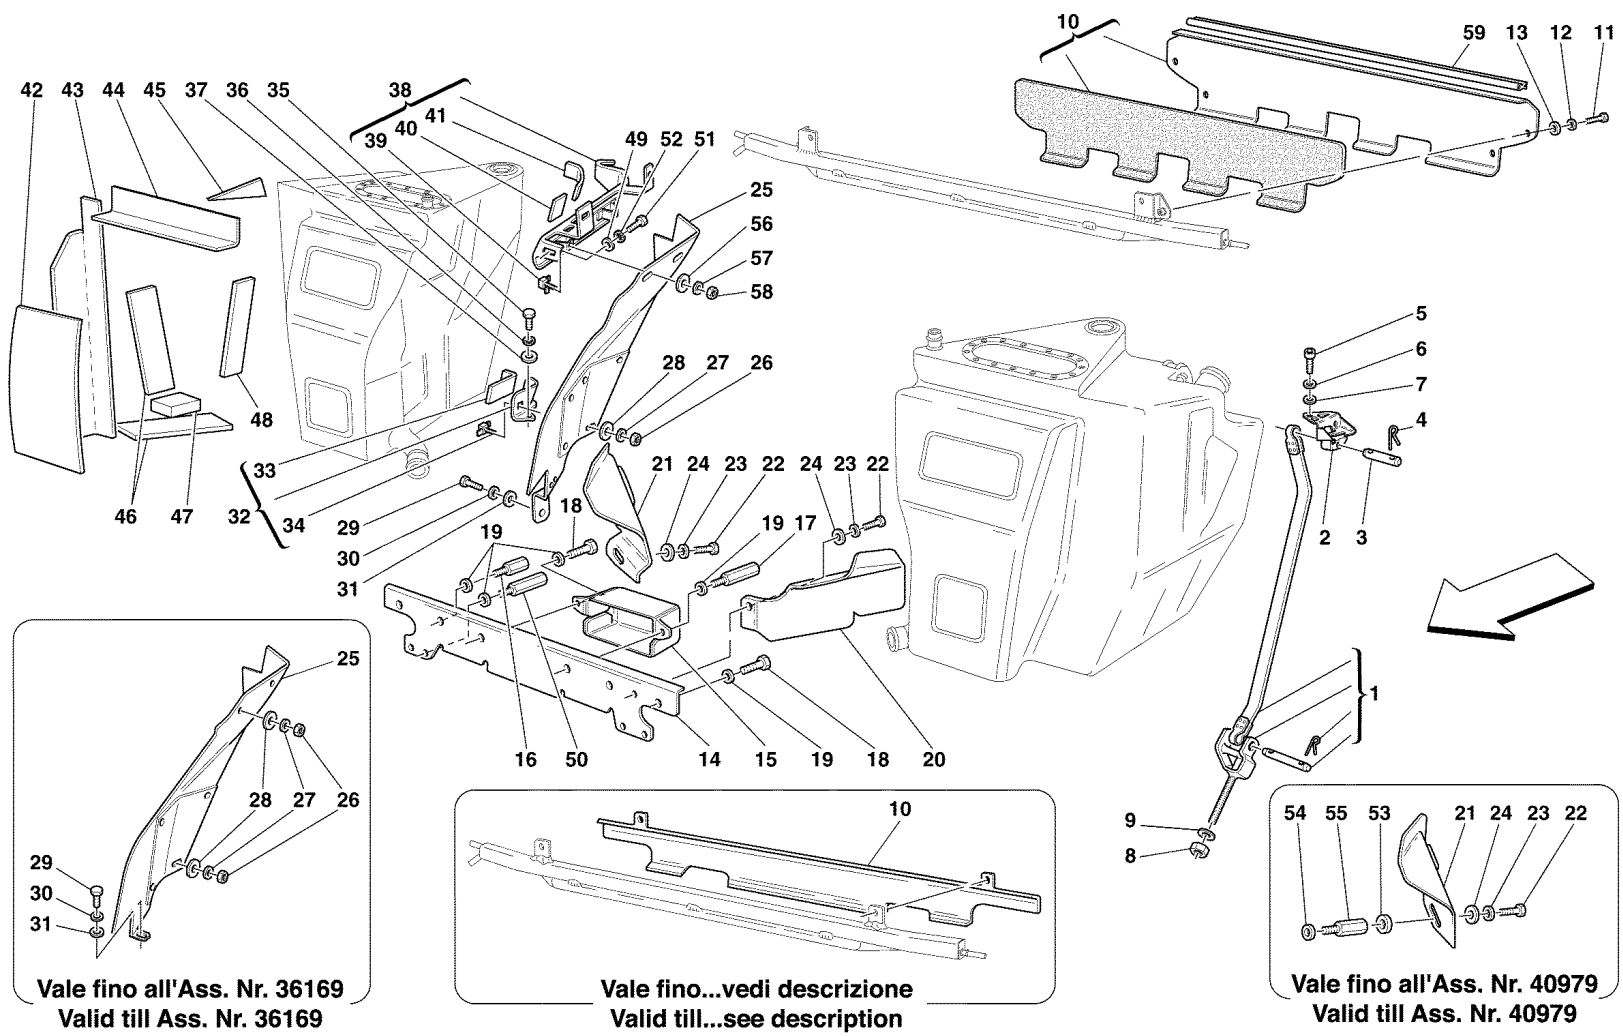

Vale fino all'Ass. Nr. 36169
Valid till Ass. Nr. 36169

Vale fino...vedi descrizione
Valid till...see description

Vale fino all'Ass. Nr. 40979
Valid till Ass. Nr. 40979

360modena - 12 - FUEL TANKS - FIXING AND PROTECTION

1	174098	2	FUEL TANK FASTENER -Not as spare part replaced by 180348-
1	180348	2	FUEL TANK FASTENER -Replaces 174098-
2	174445	1	R.H. BRACKET
2	175768	1	L.H. BRACKET
3	103447	2	PIN
4	10796440	4	SPLIT PIN
5	14305324	6	SCREW
6	12605374	6	WASHER
7	10519424	6	WASHER
8	104030	2	NUT
9	14496524	2	WASHER
10	179526	1	DISAREATOR ANTI-HEAT SHIELD -Not for USA MY 2000,2001,2002,2003,2004 and CDN MY 2000,2001,2002,2003,2004- -Valid till Ass. Nr. 37320-
10	178636	1	DISAREATOR ANTI-HEAT SHIELD -Valid for USA MY 2000,2001,2002,2003,2004 and CDN MY 2000,2001,2002,2003,2004- -Not for USA MY 2000,2001,2002,2003,2004 and CDN MY 2000,2001,2002,2003,2004 from Ass. Nr. 37320-
11	10977524	4	SCREW -Valid from Ass. Nr. 37320-
12	127493	4	WASHER -Valid from Ass. Nr. 37320-
13	12601174	4	WASHER -Valid from Ass. Nr. 37320-
14	176993	1	PROTECTION PLATE
15	186045	1	FRAME
16	178772	1	STUD
17	179242	1	STUD
18	10902421	7	SCREW
19	13550221	10	WASHER
20	180233	1	LOWER L.H. ANTI-HEAT SHIELD
21	180234	1	LOWER R.H. ANTI-HEAT SHIELD -Valid till Ass. Nr. 35229-
21	182238	1	LOWER R.H. ANTI-HEAT SHIELD -Valid from Ass. Nr. 35230 till Ass. Nr. 40979-
21	188471	1	LOWER R.H. ANTI-HEAT SHIELD -Valid from Ass. Nr. 40980-
22	10902424	4	SCREW
23	12605374	4	WASHER
24	14499324	4	WASHER
25	180232	1	R.H. ANTI-HEAT SHIELD -Valid till Ass. Nr. 36169-
25	184301	1	R.H. ANTI-HEAT SHIELD -Valid from Ass. Nr. 36170-
25	180231	1	L.H. ANTI-HEAT SHIELD -Valid till Ass. Nr. 36169-
25	184300	1	L.H. ANTI-HEAT SHIELD -Valid from Ass. Nr. 36170-
26	15896214	4	NUT -Valid till Ass. Nr. 36169 with Q.ty 4- -Valid from Ass. Nr. 36170 with Q.ty 2-
27	12605374	4	WASHER -Valid till Ass. Nr. 36169 with Q.ty 4- -Valid from Ass. Nr. 36170 with Q.ty 2-
28	12644424	4	WASHER -Valid till Ass. Nr. 36169 with Q.ty 4- -Valid from Ass. Nr. 36170 with Q.ty 2-
29	10902424	4	SCREW
30	12605374	4	WASHER
31	14499324	4	WASHER
32	177775	1	LOWER BRACKET FOR R.H. TANK FIXING
32	177774	1	LOWER BRACKET FOR L.H. TANK FIXING
33	177773	1	R.H. RUBBER THICKNESS
33	177772	1	L.H. RUBBER THICKNESS