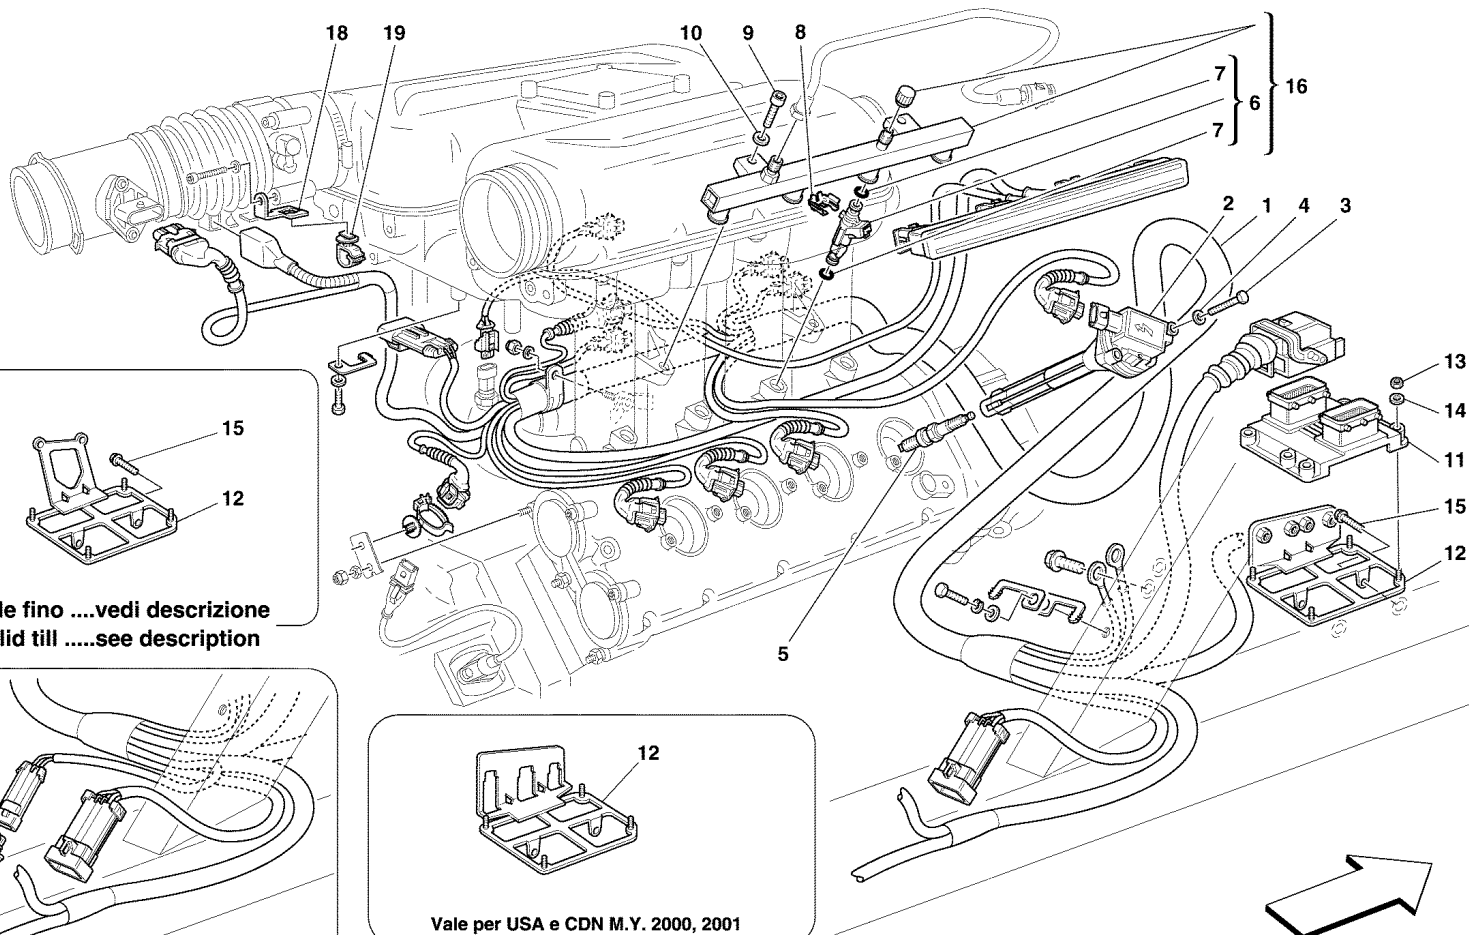

Vale fino ....vedi descrizione
Valid till .....see description