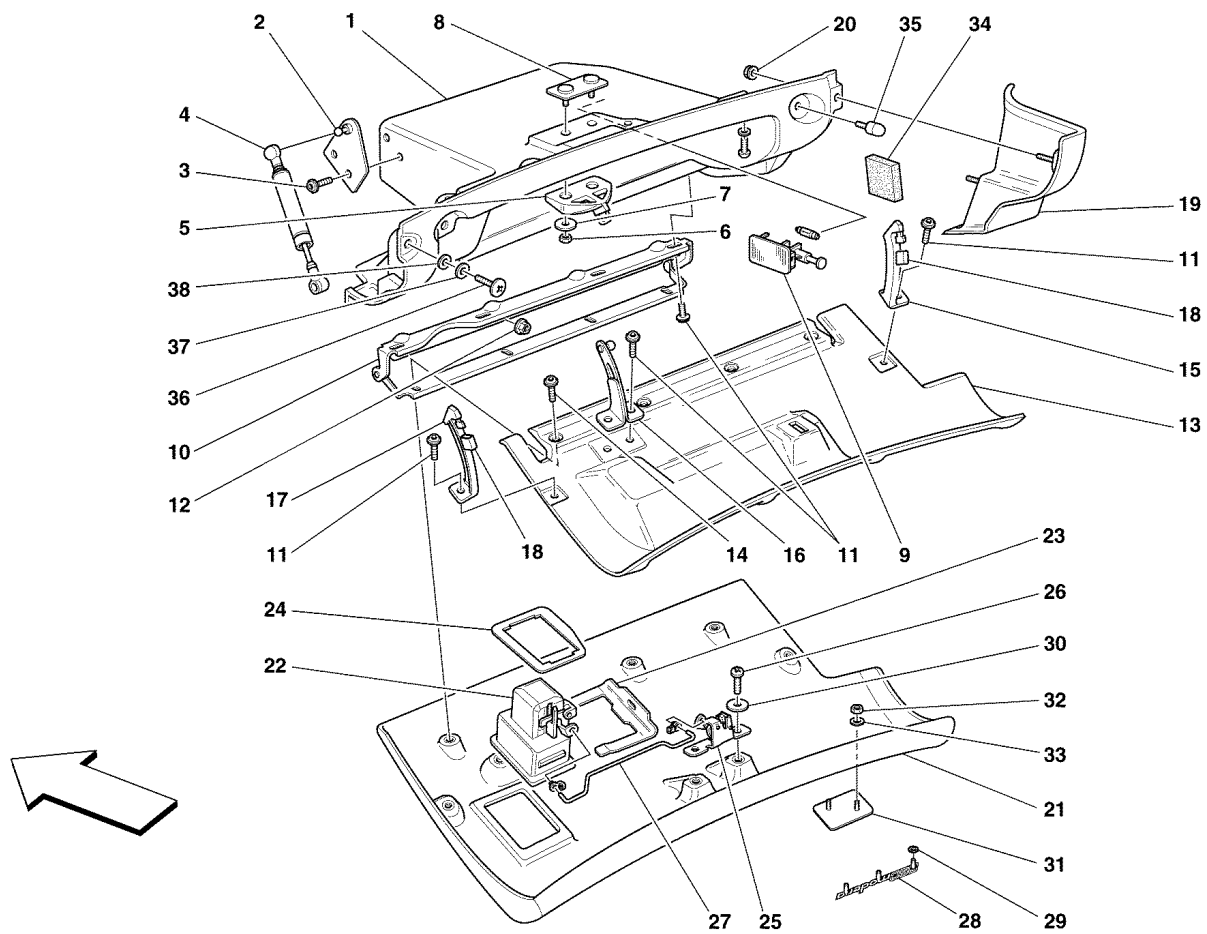

1	65077700	1	COMPLETE GLOVE BOX FRAME -Not for GD-
1	65534200	1	COMPLETE GLOVE BOX FRAME -Valid for GD-
2	65805500	1	BRACKET -Not for GD-
2	65805600	1	BRACKET -Valid for GD-
3	65212000	2	SCREW
4	65802700	1	SHOCK ABSORBER FOR DOOR
5	65258900	1	DRAWER CLOSING STRIKER
6	10725017	2	NUT -Not as spare part- -Replaced by 13831811-
6	13831811	2	NUT
7	12638177	2	WASHER -Not as spare part-
8	63765300	1	PLATE
9	171968	1	DOME LAMP
10	65078200	1	BOX HINGE -Not for GD-
10	65535000	1	BOX HINGE -Valid for GD-
11	64460500	8	SCREW
12	13046114	4	NUT
13	65078900	1	DOOR FRAME -Not for GD-
13	65534900	1	DOOR FRAME -Valid for GD-
14	65212000	4	SCREW
15	65079000	1	R.H. TIE ROD
16	65805900	1	BRACKET -Not for GD-
16	65806000	1	BRACKET -Valid for GD-
17	65079100	1	L.H. TIE ROD
18	65079200	2	RUBBER
19	650774..	1	COVERED LATERAL INSERT -Not for GD-
19	655339..	1	COVERED LATERAL INSERT -Valid for GD-
20	13046011	2	NUT
21	650785..	1	COVERED DOOR -Not for GD-
21	655345..	1	COVERED DOOR -Valid for GD-
22	64926500	1	PUSH BUTTON
23	65712000	1	FORK
24	63768900	1	PLATE
25	63768800	1	LOCK
26	13287814	2	SCREW -Not as spare part- -Replaced by 13273872 + 12637878-
26	13273872	2	SCREW
27	65079500	1	TIE ROD -Not for GD-
27	65535400	1	TIE ROD -Valid for GD-
28	65898600	1	"360MODENA" EMBLEM
29	65993800	3	CLIP
30	12637878	2	WASHER
31	66537510	1	"CAMPIONI DEL MONDO 2000" PLATE
31	67253310	1	"CAMPIONI DEL MONDO 2001" PLATE
31	67730610	1	"CAMPIONI DEL MONDO 2002" MARK
31	68124210	1	"CAMPIONI DEL MONDO 2003" MARK
32	16101711	2	NUT
33	12544079	2	WASHER
34	67080200	1	RUBBER THICKNESS
35	62239900	1	PIN
36	13274377	1	SCREW