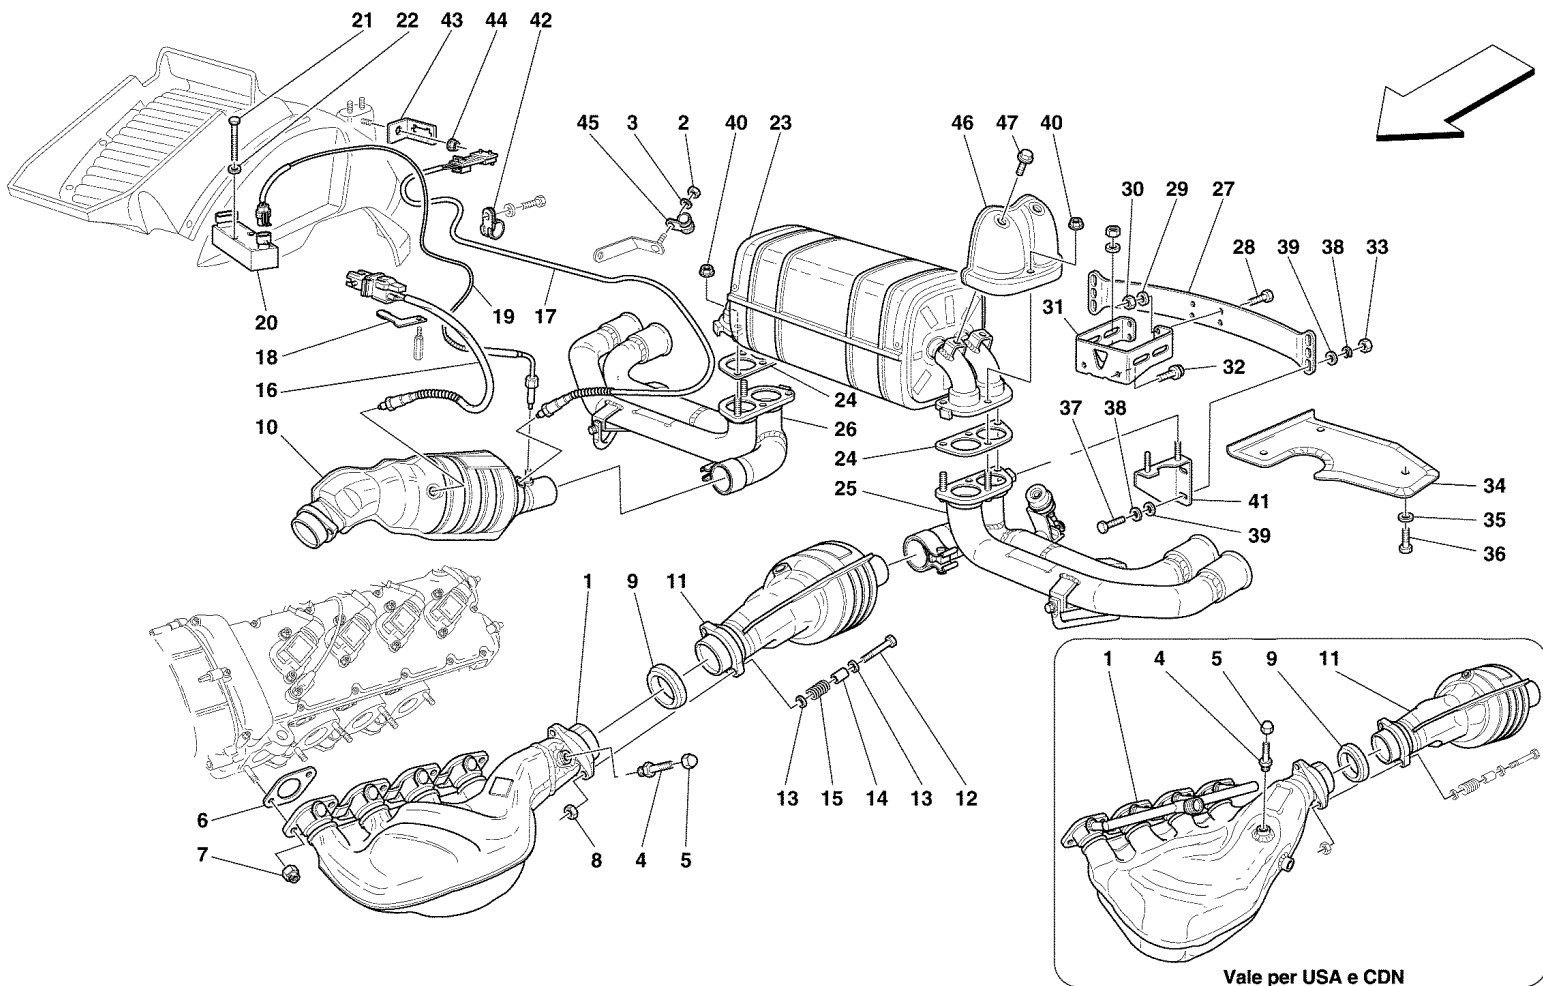

360modena - 20 - RACING EXHAUST SYSTEM -Optional-

1	189666	1	L.H. EXHAUST MANIFOLD -Not for USA, CDN and J-
1	184394	1	L.H. EXHAUST MANIFOLD -Valid for USA, CDN and J-
1	189665	1	R.H. EXHAUST MANIFOLD -Not for USA, CDN and J-
1	184393	1	R.H. EXHAUST MANIFOLD -Valid for USA,CDN and J-
2	10725914	1	NUT
3	14498804	1	WASHER
4	144240	2	THREADED UNION
5	150595	2	CAP NUT
6	151064	8	GASKET
7	138392	16	NUT
8	114748	4	NUT
9	159914	2	GASKET
10	199064	1	R.H. CATALYST -Not for USA, CDN and J-
10	181966	1	R.H. CATALYST -Valid for USA, CDN e J-
11	199065	1	L.H. CATALYST -Not for USA, CDN and J-
11	181967	1	L.H. CATALYST -Valid for USA, CDN and J-
12	16044834	4	SCREW
13	12646778	8	WASHER
14	114749	4	SPACER
15	111743	4	SPRING
16	199612	2	FRONT LAMBDA FEELER -Not for USA, CDN and AUS-
16	182837	2	FRONT LAMBDA FEELER -Valid for USA, CDN and AUS-
17	180915	2	REAR LAMBDA FEELER
18	199901	2	CONNECTOR FIXING BRACKET
19	193467	2	THERMOCOUPLE
20	179278	2	CATALYST TEMPERATURE CONTROL STATION
21	15210824	4	SCREW
22	10519224	4	WASHER
23	195811	1	COMPLETE EXHAUST SILENCER
24	177612	2	GASKET
25	199061	1	COMPLETE L.H. OUTLET PIPE
26	199060	1	COMPLETE R.H. OUTLET PIPE
27	195803	1	SILENCER SUPPORT EXHAUST SIDE
28	16043324	4	SCREW
29	127496	4	WASHER
30	16100824	4	NUT
31	181383	1	SILENCER SUPPORT GEAR SIDE
32	16043434	4	SCREW
33	16100824	4	NUT
34	196340	1	L.H. SHIELD
34	196339	1	R.H. SHIELD
35	12643724	2	WASHER
35	12625224	4	WASHER
36	10902324	2	SCREW -M6x18-
36	16043324	4	SCREW -M8x18-
37	16043534	4	SCREW
38	12646778	8	WASHER
39	127496	8	WASHER
40	179808	8	NUT
41	201156	1	L.H. BRACKET
41	201155	1	R.H. BRACKET
42	10441390	1	BRACKET WITH SHEATH
43	178366	2	CONNECTORS FIXING BRACKET
44	14059211	1	NUT
45	10440990	1	BRACKET WITH SHEATH
46	203904	2	PROTECTION FOR MUFFLER