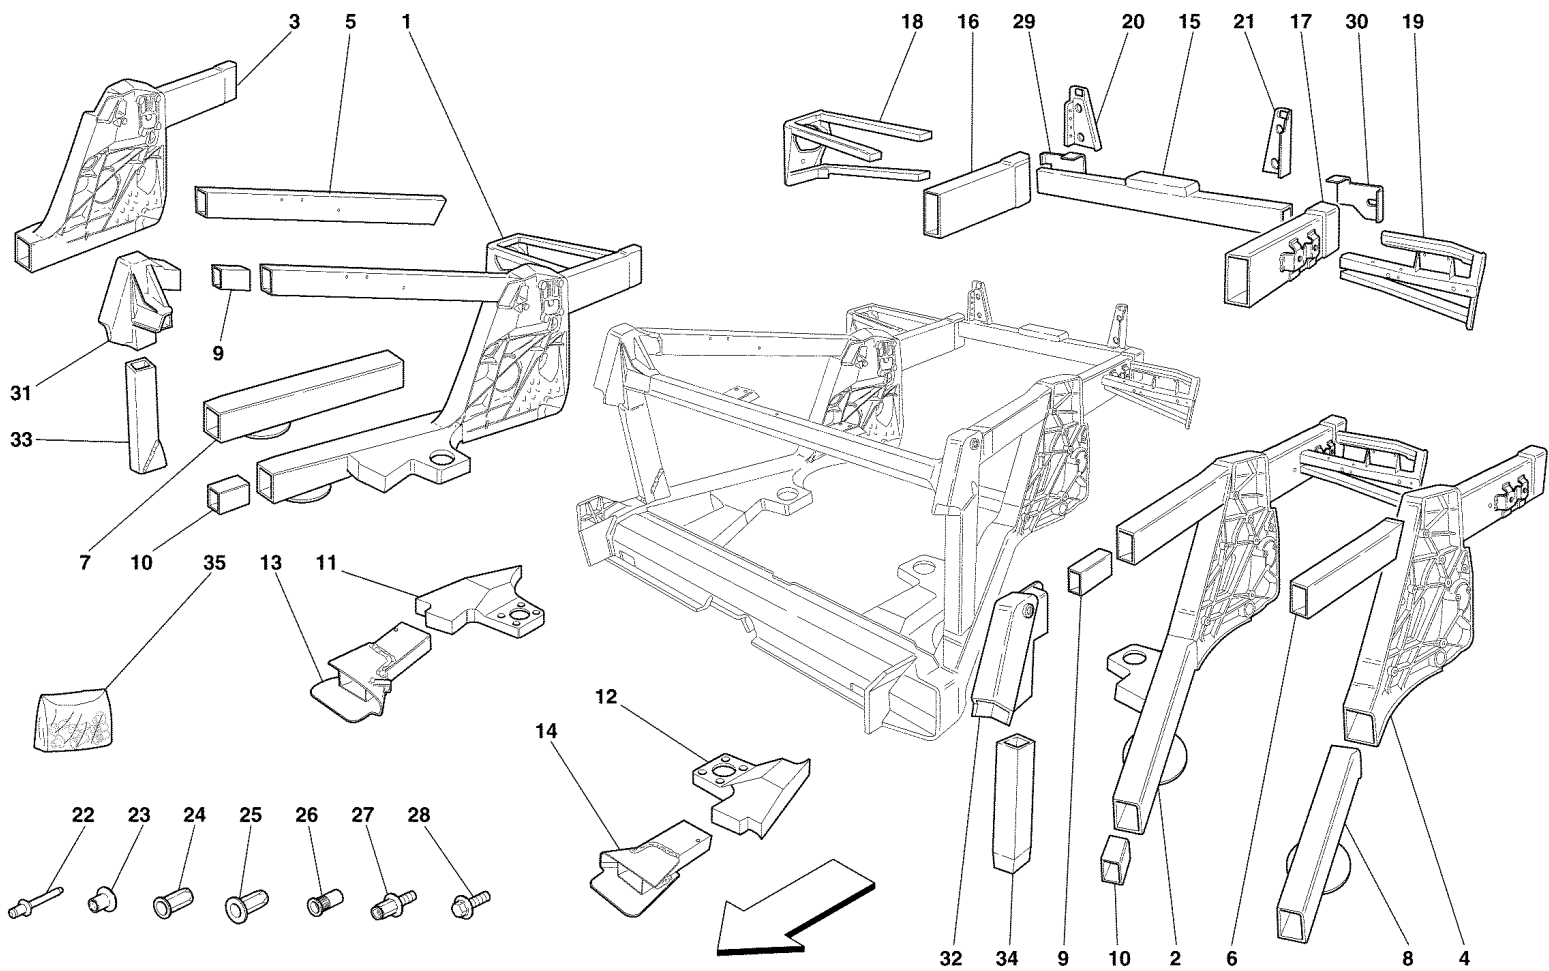

360modena - 105 - FRAME - REAR ELEMENTS SUB-GROUPS

1	66214900	1	COMPLETE R.H. SIDE FRAME -Valid till car Nr. 120068 for GS and 120193 for GD-
1	66453300	1	COMPLETE R.H. SIDE FRAME -Valid from car Nr. 120069 for GS and 120194 for GD-
2	66290100	1	COMPLETE L.H. SIDE FRAME -Valid till car Nr. 120068 for GS and 120193 for GD-
2	66453400	1	COMPLETE L.H. SIDE FRAME -Valid from car Nr. 120069 for GS and 120194 for GD-
3	65941800	1	R.H. REAR LATERAL CASTING -Valid till car Nr. 120068 for GS and 120193 for GD-
3	66453500	1	R.H. REAR LATERAL CASTING -Valid from car Nr. 120069 for GS and 120194 for GD-
4	65941900	1	L.H. REAR LATERAL CASTING -Valid till car Nr. 120068 for GS and 120193 for GD-
4	66453600	1	L.H. REAR LATERAL CASTING -Valid from car Nr. 120069 for GS and 120194 for GD-
5	166227	1	R.H. UPPER FRAME
6	166127	1	L.H. UPPER FRAME
7	166235	1	R.H. LOWER FRAME -Not as spare part- -Replaced by 66465000-
7	66465000	1	R.H. LOWER FRAME
8	166135	1	L.H. LOWER FRAME -Not as spare part- -Replaced by 66465100-
8	66465100	1	L.H. LOWER FRAME
9	181980	-	CORE FOR REPAIR
10	181979	-	CORE FOR REPAIR
11	166237	1	R.H. BRACKET ENGINE SUPPORT -Not as spare part- -Valid till car 120068 for GS and 120193for GD- -For cars with old solution replace with 6187237 + 6187137 to mount together-
11	6187237	1	R.H. BRACKET ENGINE SUPPORT -Valid from car Nr. 120069 for GS and 120194 for GD- -Valid till car Nr. 138027-
11	195208	1	R.H. BRACKET ENGINE SUPPORT -Valid from car Nr. 120069 for GS and 120194 for GD- -Valid from car Nr. 138028-
12	166137	1	L.H. BRACKET ENGINE SUPPORT -Not as spare part- -Valid till car Nr. 120068 for GS and 120193for GD- -For cars with old solution replace with 6187237 + 6187137 to mount together-
12	6187137	1	L.H. BRACKET ENGINE SUPPORT -Valid from car Nr. 120069 for GS and 120194 for GD- -Valid till car Nr. 138027-
12	195207	1	L.H. BRACKET ENGINE