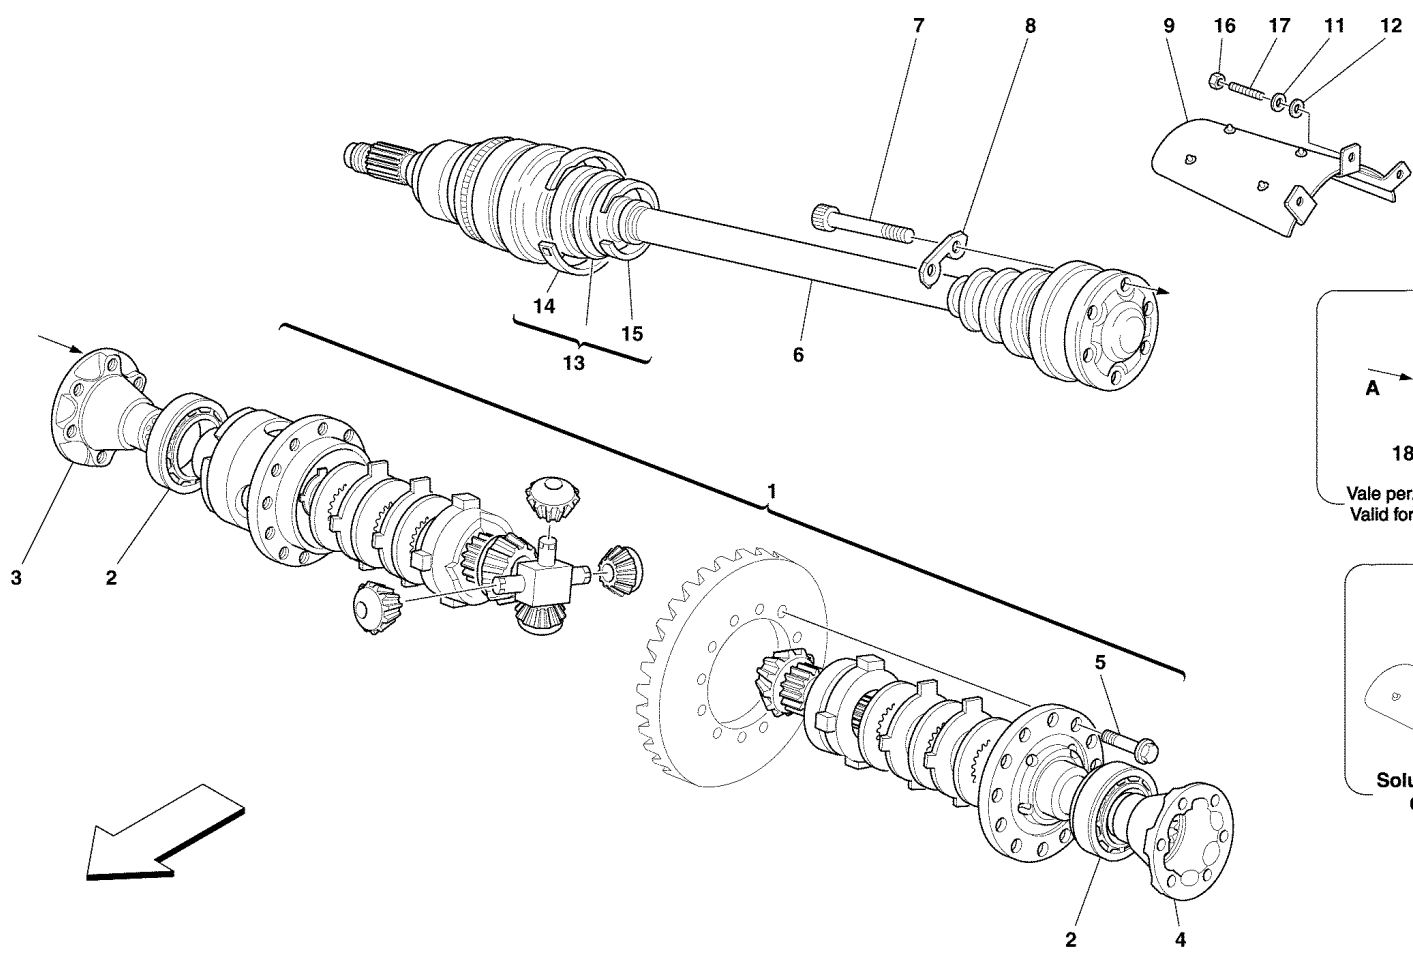

1	190005	1	COMPLETE DIFFERENTIAL
2	184998	2	ROLLER BEARING
3	185014	1	R.H. SHAFT FOR DIFFERENTIAL EXIT -Valid till gearbox Nr. 458 and from gearbox Nr. 1089- -Not as spare part- -Replaced by 199055-
3	185013	1	R.H. SHAFT FOR DIFFERENTIAL EXIT -Valid till gearbox Nr. 458 and from gearbox Nr. 1089-
3	199055	1	R.H. SHAFT FOR DIFFERENTIAL EXIT
4	182322	1	L.H. SHAFT FOR DIFFERENTIAL EXIT -Not as spare part- -Replaced by 199056-
4	199056	1	L.H. SHAFT FOR DIFFERENTIAL EXIT
5	183909	12	SCREW
6	174756	2	AXLE SHAFT -Valid till Ass. Nr. 40311-
6	183552	2	AXLE SHAFT -Valid from Ass. Nr. 40312-
7	181910	12	SCREW
8	149415	6	PLATE
9	184083	2	SHIELD FOR AXLE SHAFT PROTECTION
10	10902124	6	SCREW
11	12601274	6	WASHER
12	12639724	6	WASHER
13	70000867	2	PROTECTION REPLACEMENT SET -Gearbox side-
13	70000868	2	PROTECTION REPLACEMENT SET - Wheel side-
14	172347	4	BIG CLAMP
15	154213	4	LITTLE CLAMP
16	14048115	6	NUT
17	13540924	6	STUD
18	187648	1	R.H. BRACKET -Valid for car without holes for shield 184083- -See ref. 9-
18	187649	1	L.H. BRACKET -Valid for car without holes for shield 184083- -See ref. 9-