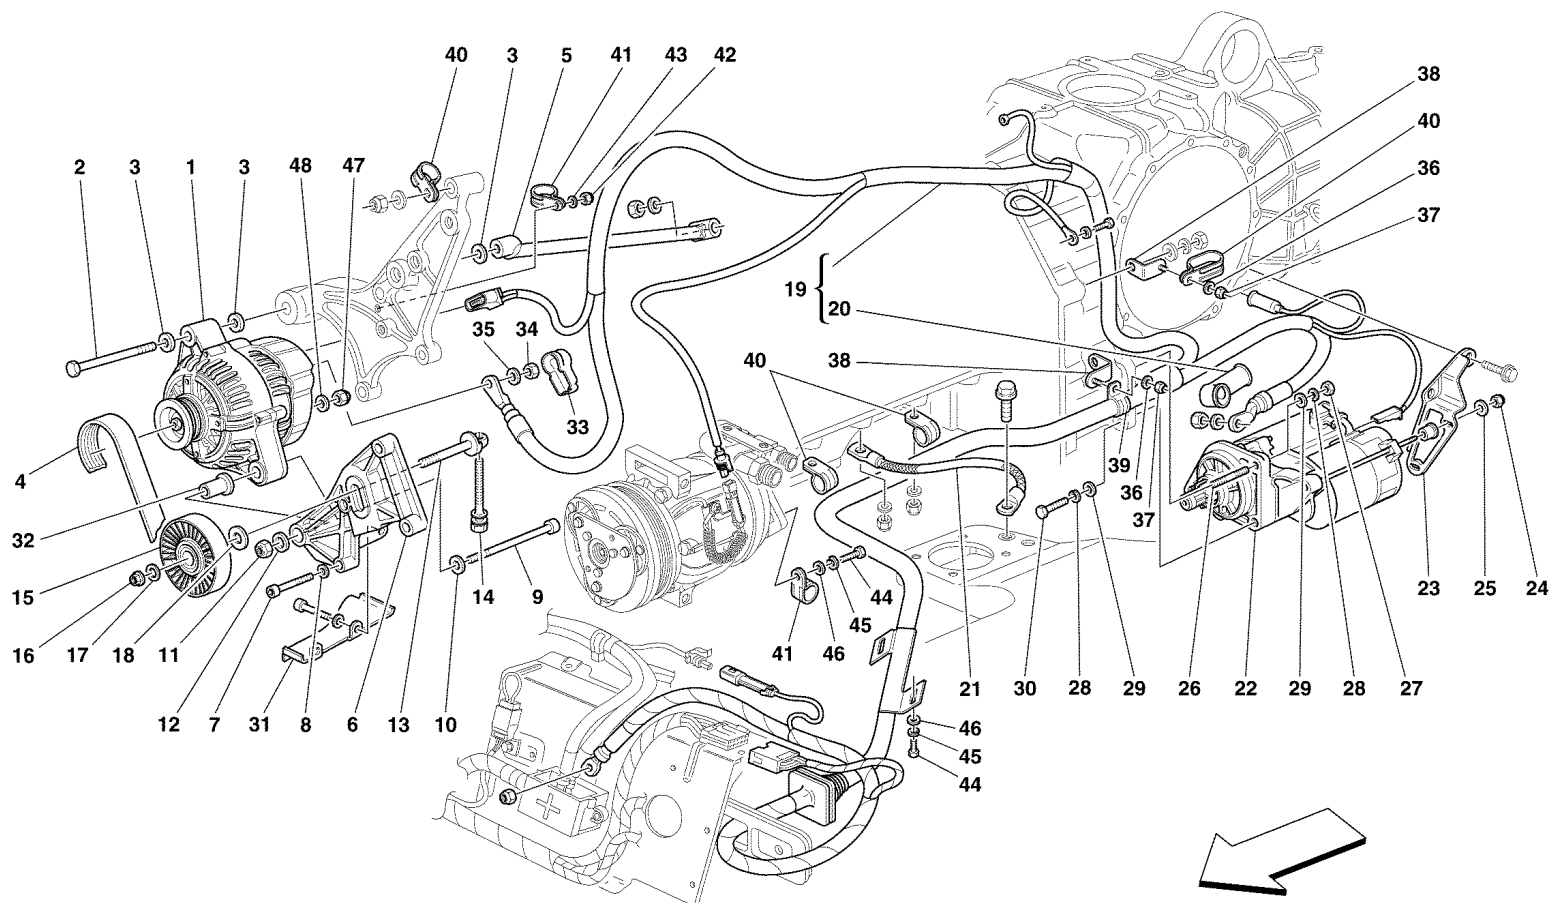

360modena - 55 - CURRENT GENERATOR - - STARTING MOTOR

1	179852	1	150 A. ALTERNATOR
2	15971321	1	SCREW
3	13550421	3	WASHER
4	179813	1	WATER PUMP AND GENERATOR CONTROL BELT -Not as spare part- -Replaced by 194229-
4	194229	1	WATER PUMP AND GENERATOR CONTROL BELT -Valid till stock exhaustion-
4	201446	1	WATER PUMP AND GENERATOR CONTROL BELT -Valid after stock exhaustion of 194229-
5	180493	1	REAR BRACKET
6	179704	1	LOWER SUPPORT
7	14306524	1	SCREW L=30mm
7	14306724	2	SCREW L=40mm
8	12601374	3	WASHER
9	179664	1	SCREW
10	164469	1	WASHER
11	177764	1	NUT
12	126648	1	WASHER
13	172527	1	PIN
14	157289	1	SCREW
15	172537	1	BELT TIGHTENING PULLEY
16	133216	1	NUT
17	102695	1	WASHER
18	174508	1	WASHER
19	179833	1	COMPLETE CONNECTION CABLES FOR MOTOR UTILITIES -Not as spare part- -Replaced by 188108-
19	188108	1	COMPLETE CONNECTION CABLES FOR MOTOR UTILITIES -Not as spare part- -Replaced by 213155-
19	213155	1	COMPLETE CONNECTION CABLES FOR MOTOR UTILITIES
20	176903	1	PROTECTION BOOT
21	155073	1	CABLE FOR ENGINE-FRAME EARTH
22	179824	1	STARTER MOTOR -Valid till stock exhaustion-
22	183392	1	STARTER MOTOR -Valid after stock exhaustion of 179824-
23	179719	1	STARTER MOTOR SUPPORTING BRACKET
24	160472	2	NUT
25	61148700	2	WASHER
26	13517024	2	STUD
27	133989	2	NUT
28	127496	3	WASHER
29	10519624	3	WASHER
30	176212	1	SCREW
31	178067	1	PLATE -Valid for cars with meccanical gearbox-
32	164467	1	BUSHING
33	154803	1	PROTECTION BOOT
34	16102314	1	NUT -Not as spare part- -Replaced by 16100814-
34	16100814	1	NUT
35	12601374	1	WASHER
36	12601274	2	WASHER
37	102741	2	NUT
38	149694	2	FIXING BRACKET
39	10442090	1	BRACKET WITH SHEATH
40	10450690	5	BRACKET WITH SHEATH
41	10441790	2	BRACKET WITH SHEATH
42	102741	1	NUT
43	10519424	1	WASHER