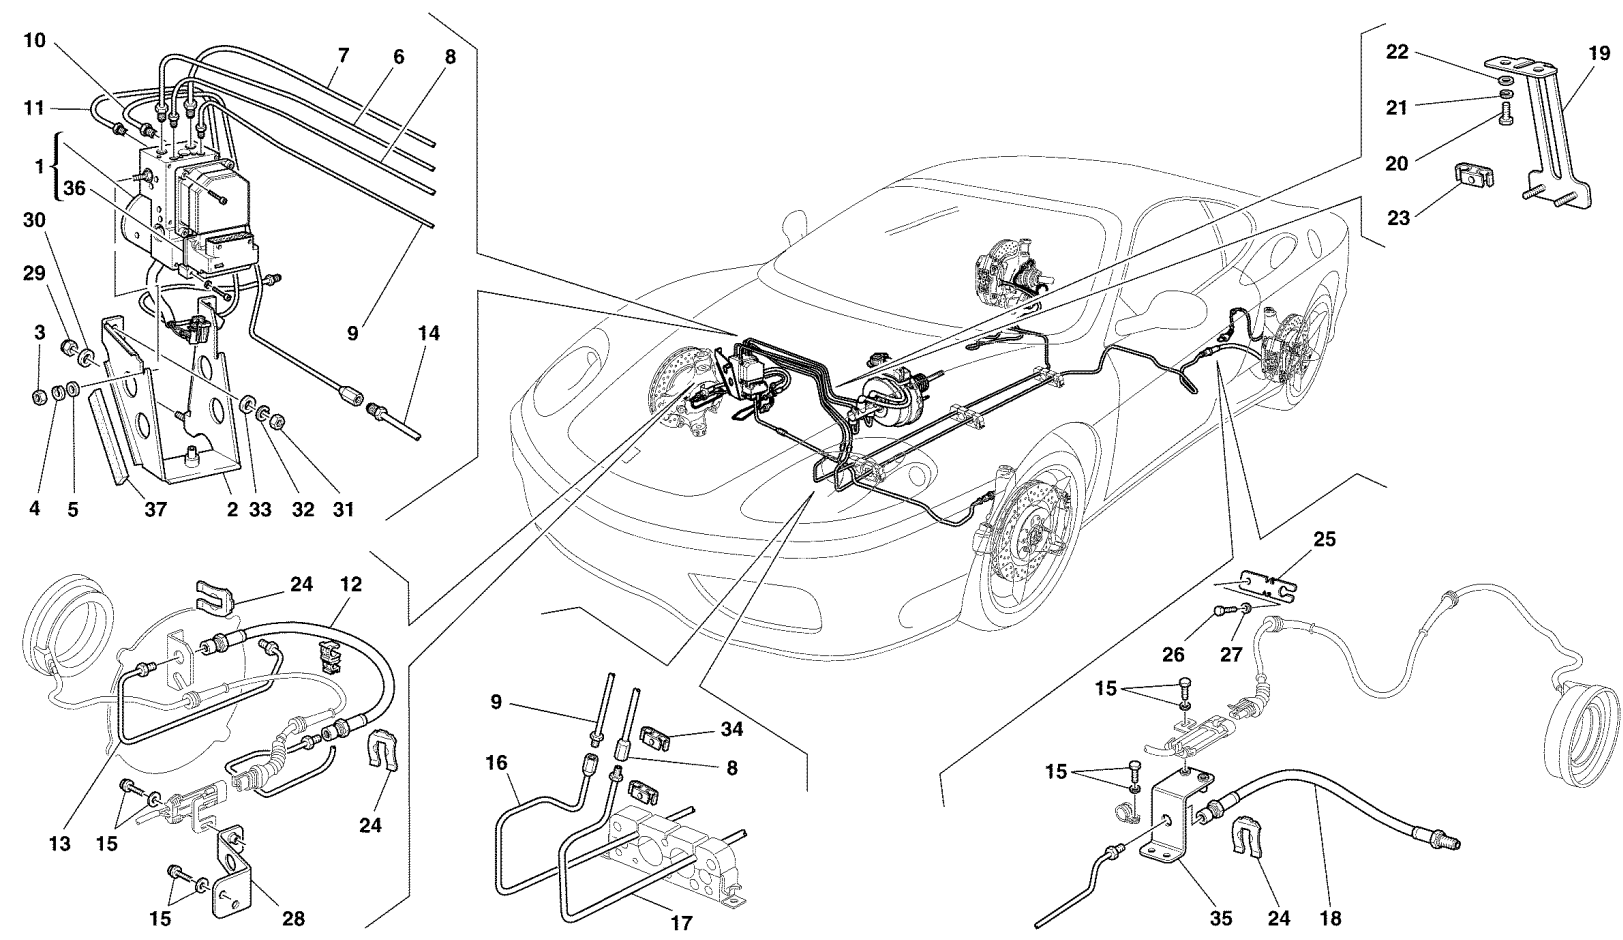

1	168828	1	ABS/ASR HYDRAULIC/ELECTRONIC CONTROL STATION
2	174700	1	CONTROL STATION SUPPORTING BRACKET
2	179412	1	-Not as spare part replaced by 179412- CONTROL STATION SUPPORTING BRACKET
3	16100814	2	NUT
4	127496	2	WASHER
5	12638524	2	WASHER
6	178427	1	BRAKE PIPE FROM FRONT PUMP TO CONTROL STATION
6	213650	1	-Valid till Ass. Nr. 57492- BRAKE PIPE FROM FRONT PUMP TO CONTROL STATION
7	178426	1	-Valid from Ass. Nr. 57493- BRAKE PIPE FROM REAR PUMP TO CONTROL STATION
7	213649	1	-Valid till Ass. Nr. 57492- BRAKE PIPE FROM REAR PUMP TO CONTROL STATION
8	180364	1	-Valid from Ass. Nr. 57493- PIPE FROM CONTROL STATION TO L.H. INTERMEDIATE PIPE
8	213652	1	-Valid till Ass. Nr. 57492- PIPE FROM CONTROL STATION TO L.H. INTERMEDIATE PIPE
9	180363	1	-Valid from Ass. Nr. 57493- PIPE FROM CONTROL STATION TO R.H. INTERMEDIATE PIPE
9	213651	1	-Valid till Ass. Nr. 57492- PIPE FROM CONTROL STATION TO R.H. INTERMEDIATE PIPE
10	178463	1	-Valid from Ass. Nr. 57493- PIPE FROM CONTROL STATION TO INTERMEDIATE PIPE
10	213653	1	-Valid till Ass. Nr. 57492- PIPE FROM CONTROL STATION TO INTERMEDIATE PIPE
11	164308	1	-Valid from Ass. Nr. 57493- PIPE FROM CONTROL STATION TO R.H. FRONT BRAKE PIPE
11	213654	1	-Valid till Ass. Nr. 57492- PIPE FROM CONTROL STATION TO R.H. FRONT BRAKE PIPE
12	116373	2	-Valid from Ass. Nr. 57493- FRONT HOSE
13	173806	1	PIPE TO R.H. FRONT BRAKE
13	213645	1	-Valid till Ass. Nr. 57492- PIPE TO R.H. FRONT BRAKE
13	173805	1	-Valid from Ass. Nr. 57493- PIPE TO L.H. FRONT BRAKE
13	213647	1	-Valid till Ass. Nr. 57492- PIPE TO L.H. FRONT BRAKE
14	164309	1	-Valid from Ass. Nr. 57493- INTERMEDIATE PIPE
14	213648	1	-Valid till Ass. Nr. 57492- INTERMEDIATE PIPE
15	11625724	8	-Valid from Ass. Nr. 57493- SCREW WITH WASHER
16	180361	1	PIPE TO R.H. REAR HOSE
16	213643	1	-Valid till Ass. Nr. 57492- PIPE TO R.H. REAR HOSE
17	180362	1	-Valid from Ass. Nr. 57493- PIPE TO L.H. REAR HOSE
17	213644	1	-Valid till Ass. Nr. 57492- PIPE TO L.H. REAR HOSE
18	118100	2	-Valid from Ass. Nr. 57493- HOSE
19	177945	1	BRAKES PIPES FIXING BRACKET