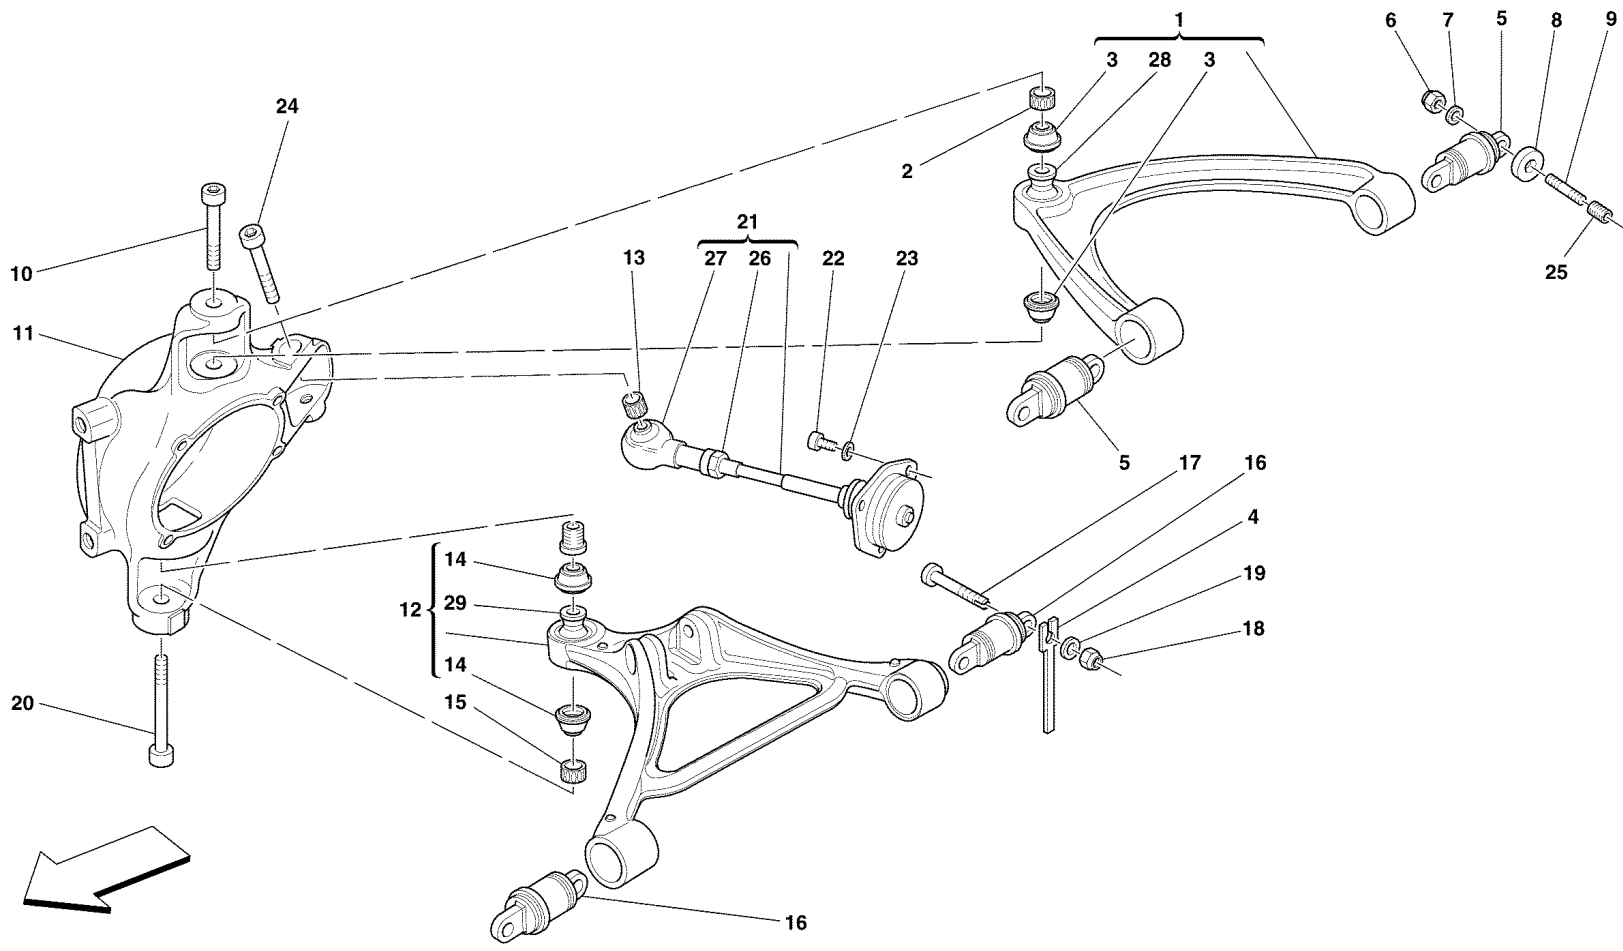

360modena - 52 - REAR SUSPENSION - WISHBONES

1	185079	2	UPPER LEVER -Not as spare part- -Replaced by 193457-
1	193457	2	UPPER LEVER -Not as spare part- -Replaced by 200946-
1	200946	2	UPPER LEVER
2	179555	2	UPPER LEVER COMPENSATOR RING
3	171848	4	BOOT
4	175910	6	ADJUSTING PLATE TH. 1mm -Possible fitting-
4	175911	6	ADJUSTING PLATE TH. 2mm -Possible fitting-
4	175912	6	ADJUSTING PLATE TH. 3mm -Possible fitting-
4	178953	6	ADJUSTING PLATE TH. 4mm -Possible fitting-
4	178942	2	ADJUSTING PLATE TH. 1mm -Possible fitting-
4	178943	2	ADJUSTING PLATE TH. 2mm -Possible fitting-
4	178944	2	ADJUSTING PLATE TH. 3mm -Possible fitting-
4	178954	2	ADJUSTING PLATE TH. 4mm -Possible fitting-
5	184610	4	FLAMBLOC
6	104030	8	NUT
7	14496524	8	WASHER
8	12628905	8	WASHER -Valid till stock exhaustion-
8	12628904	8	WASHER -Valid after stock exhaustion of 12628905-
9	170155	8	THREADED BAR
10	179556	2	SCREW
11	179330	1	R.H. REAR STEERING KNUCKLE
11	179328	1	L.H. REAR STEERING KNUCKLE
12	185080	1	R.H. LOWER LEVER -Valid till Ass. Nr. 47927- -Not as spare part- -Replaced by 200943-
12	200943	1	R.H. LOWER LEVER -Valid till Ass. Nr. 47927-
12	199634	1	R.H. LOWER LEVER -Valid from Ass. Nr. 47928- -Not as spare part- -Replaced by 200941-
12	200941	1	R.H. LOWER LEVER -Valid from Ass. Nr. 47928-
12	185081	1	L.H. LOWER LEVER -Valid till Ass. Nr. 47927- -Not as spare part- -Replaced by 200944-
12	200944	1	L.H. LOWER LEVER -Valid till Ass. Nr. 47927-
12	199635	1	L.H. LOWER LEVER -Valid from Ass. Nr. 47928- -Not as spare part- -Replaced by 200942-
12	200942	1	L.H. LOWER LEVER -Valid from Ass. Nr. 47928-
13	179555	2	TIE ROD COMPENSATOR RING
14	171847	4	BOOT
15	179554	2	LOWER LEVER COMPENSATOR RING
16	184609	4	FLAMBLOC
17	174203	8	SCREW -Not as spare part replaced by 182215-
17	182215	8	SCREW
18	104114	8	NUT