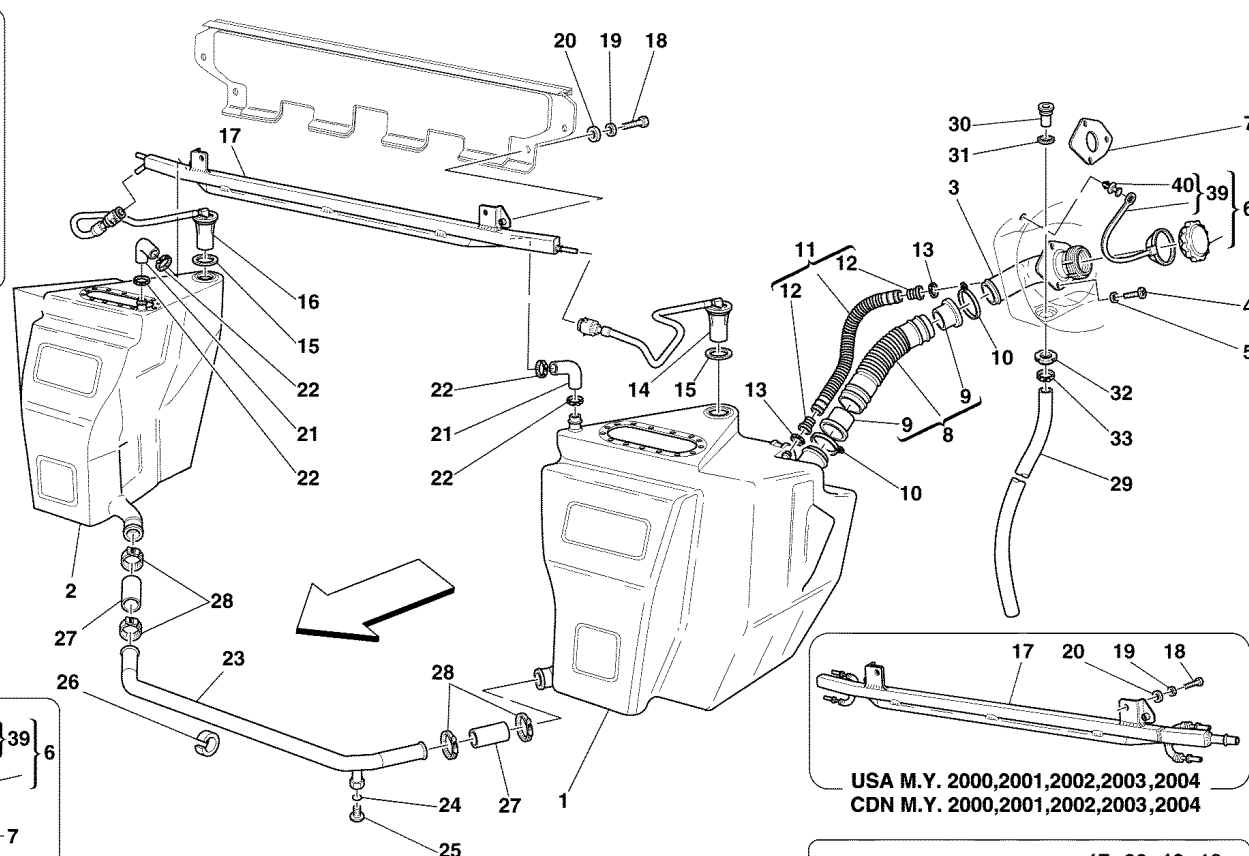

360modena - 11 - FUEL TANKS AND UNION

1	175418	1	L.H. FUEL TANK -Not as spare part replaced by 181270-
1	181270	1	L.H. FUEL TANK -Replaces 175418- -Not for USA MY 2000,2001,2002,2003,2004 and CDN MY 2000,2001,2002,2003,2004-
1	179624	1	L.H. FUEL TANK -Valid for USA MY 2000,2001,2002,2003,2004 and CDN MY 2000,2001,2002,2003,2004-
2	175419	1	R.H. FUEL TANK -Not for USA, CDN and AUS- -Not as spare part replaced by 181326-
2	181326	1	R.H. FUEL TANK -Valid for EU GS not F1 and J not F1 till car Ass.Nr. 39158- -Valid for GB not F1 till car Ass.Nr. 39144- -Valid for EU GS F1 and J F1 till car Ass.Nr. 39159- -Valid for GB F1 till car Ass.Nr. 39148- -Not for USA, CDN and AUS-
2	181338	1	R.H. FUEL TANK -Valid for EU GS not F1 and J not F1 from car Ass.Nr. 39159- -Valid for GB not F1 from car Ass.Nr. 39145- -Valid for EU GS F1 and J F1 from car Ass.Nr. 39160- -Valid for GB F1 from car Ass.Nr. 39149- -Valid for USA, CDN and AUS-
3	177638	1	UNION -Valid for catalyzed cars- -Not for USA MY 2000,2001,2002,2003,2004 and CDN MY 2000,2001,2002,2003,2004-
3	180059	1	UNION -Valid for not catalyzed cars- -Not for USA, CDN and AUS-
3	185264	1	UNION -Valid for USA MY 2000 and CDN MY 2000- -Not for USA MY 2001,2002,2003,2004 and CDN MY 2001,2002,2003,2004- -Not as spare part- -Replaced by 187008-
3	187008	1	UNION -Valid for USA MY 2001,2002,2003,2004 and CDN MY 2001,2002,2003,2004-
4	64686900	3	SCREW
5	12601274	3	WASHER -Not as spare part- -Replaced by 10615774-
5	10615774	3	WASHER
6	177572	1	COMPLETE PLUG
6	180118	1	-Not as spare part replaced by 180118- COMPLETE PLUG -Valid for EU GS not F1 and J not F1 till car Ass.Nr. 39158- -Valid for GB not F1 till car Ass.Nr. 39144- -Valid for EU GS F1 and J F1 till car Ass.Nr. 39159- -Valid for GB F1 till car Ass.Nr. 39148- -Valid for AUS till Ass. Nr. 41559- -Not for USA MY 2001,2002,2003,2004 and CDN MY 2001,2002,2003,2004-
6	185777	1	COMPLETE PLUG -Valid for EU GS not F1 and J not F1 from car Ass.Nr. 39159- -Valid for GB not F1 from car Ass.Nr. 39145- -Valid for EU GS F1 and J F1 from car Ass.Nr. 39160- -Valid for GB F1 from car Ass.Nr. 39149- -Valid for AUS from Ass. Nr. 41560- -Valid for USA MY 2001,2002,2003,2004 and CDN MY 2001,2002,2003,2004-
7	172899	1	GASKET
8	177640	1	UNION-TANK CONNECTING PIPE -Not for USA MY 2000,2001,2002,2003,2004 and