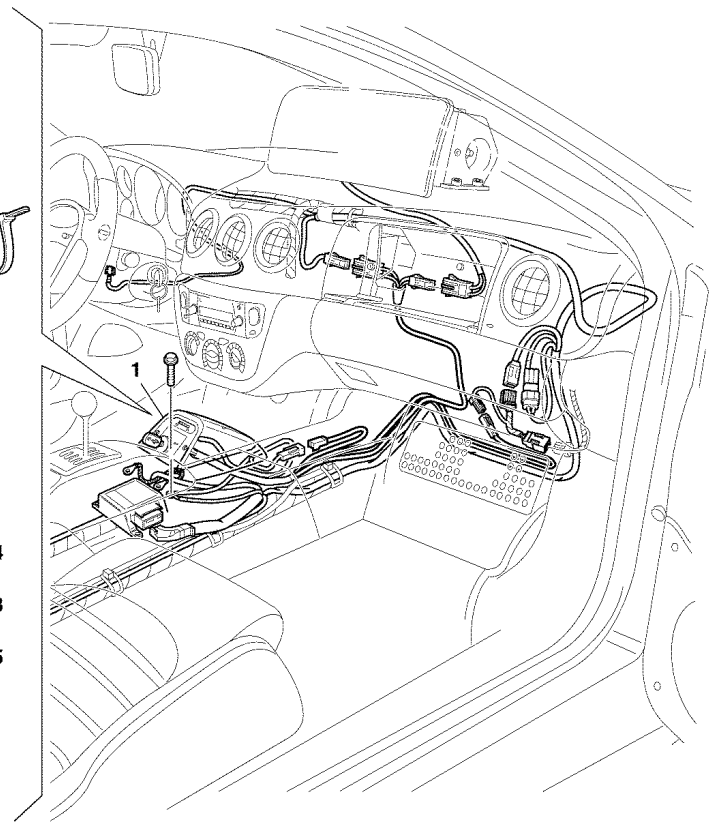

360modena - 130 - PASSENGER AIR-BAG EXCLUSION KIT

1	65808000	1	COMPLETE PASSENGER AIR-BAG EXCLUSION KIT
2	183494	1	PASSENGER AIR-BAG EXCLUSION WARNING LIGHT
3	183544	1	WARNING LIGHT SUPPORTING BRACKET
4	183496	1	SWITCH FOR DESACTIVATION PASSENGER AIR-BAG
5	183498	2	KEY
6	183492	1	LINK CABLE
7	183518	1	PLATE FOR CONSOLE
8	183495	1	TRANSPARENT COVER
9	159357	3	SCREW
10	15901375	6	SCREW
11	183520	1	CENTRAL CONSOLE
12	13310917	2	SCREW
13	66584900	1	NEUTRAL SHOE FOR CONSOLE
14	10903621	2	SCREW
15	62766300	2	CLIP FOR SCREW
16	182511	1	CLAMP