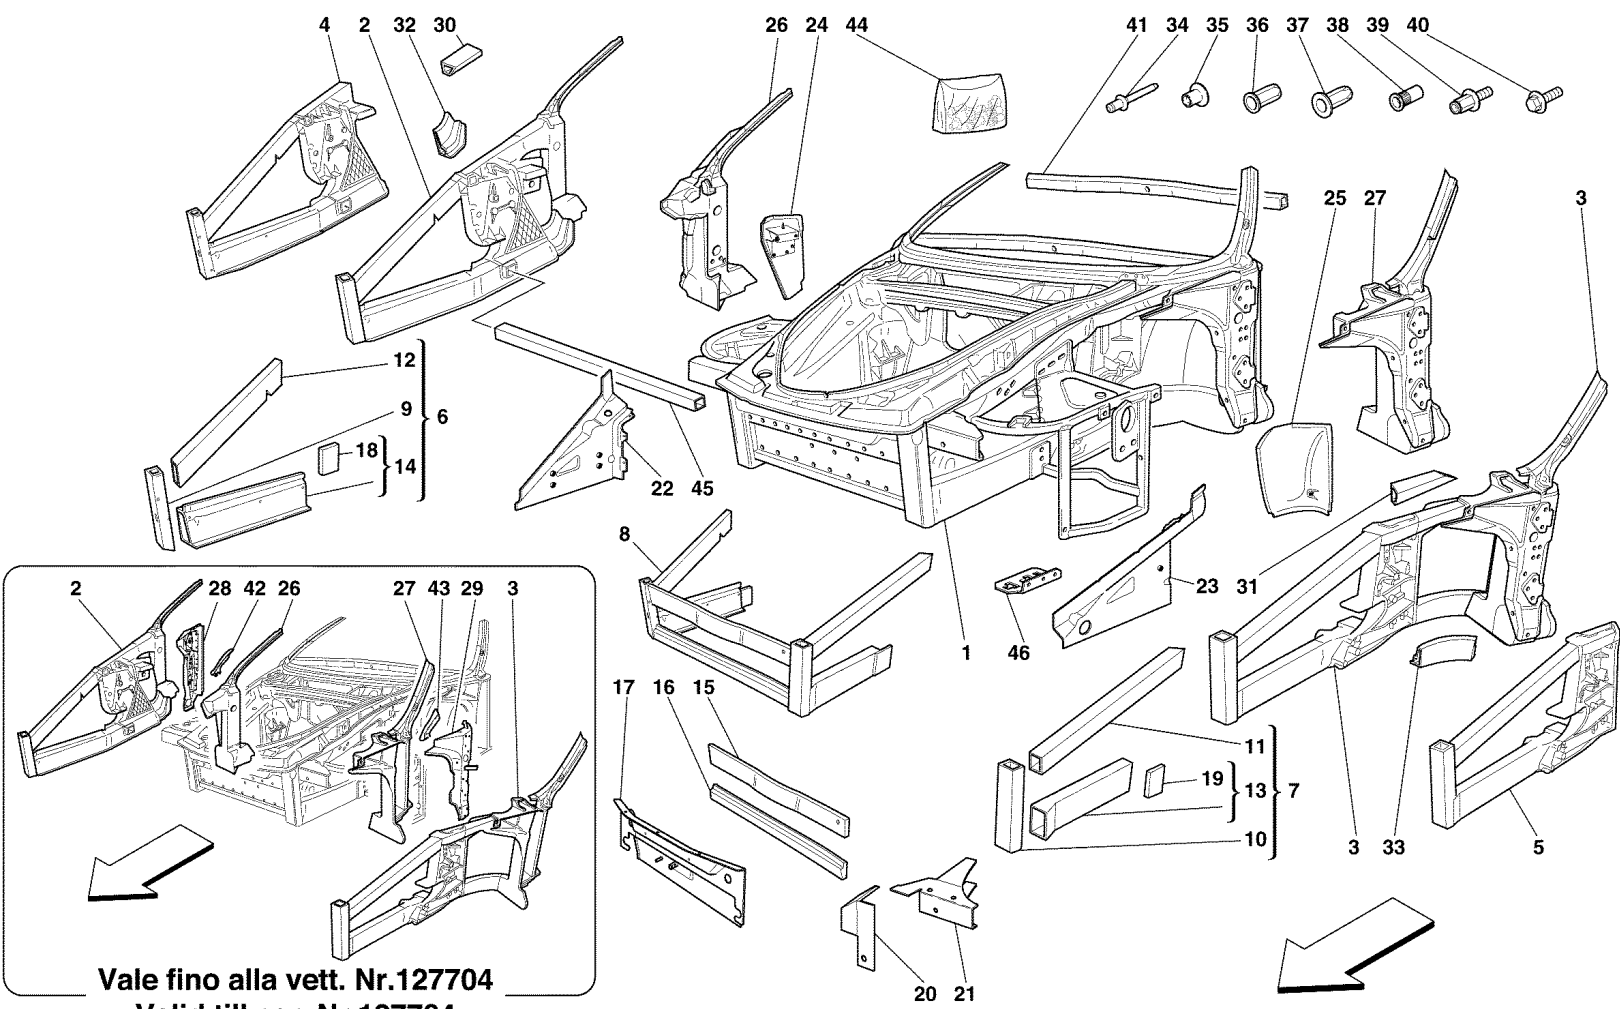

360modena - 102 - FRAME - FRONT ELEMENTS STRUCTURES AND PLATES

Vale fino alla vett. Nr.127704
Valid till car. Nr.127704

1	65940100	1	COMPLETE FRONT FRAME -Not for GD- -Valid till car Nr. 120068-
1	66452000	1	COMPLETE FRONT FRAME -Not for GD- -Valid from car Nr. 120069 to car Nr. 127704-
1	67386200	1	COMPLETE FRONT FRAME -Not for GD- -Valid from car Nr. 127705- -Not for USA and CDN from car 129895- -See Table 101 Pos. 2-
1	66451200	1	COMPLETE FRONT FRAME -Valid for GD- -Valid till car Nr. 120193-
1	66452100	1	COMPLETE FRONT FRAME -Valid for GD- -Valid from car Nr. 120194 to car Nr. 127704-
1	67387300	1	COMPLETE FRONT FRAME -Valid for GD- -Valid from car Nr. 127705-
1	67632100	1	COMPLETE FRONT FRAME -Valid only for USA and CDN from car 129895- -See Table 102 Pos. 1-
2	65940700	1	COMPLETE R.H. FRONT SIDE FRAME -Not for GD- -Valid till car Nr. 120068-
2	66452200	1	COMPLETE R.H. FRONT SIDE FRAME -Not for GD- -Valid from car Nr. 120069 to car Nr. 127704-
2	67386700	1	COMPLETE R.H. FRONT SIDE FRAME -Not for GD- -Valid from car Nr. 127705-
2	66451300	1	COMPLETE R.H. FRONT SIDE FRAME -Valid for GD- -Valid till car Nr. 120193-
2	66452300	1	COMPLETE R.H. FRONT SIDE FRAME -Valid for GD- -Valid from car Nr. 120069 to car Nr. 127704-
2	67410300	1	COMPLETE R.H. FRONT SIDE FRAME -Valid for GD- -Valid from car Nr. 127705-
3	65940800	1	COMPLETE L.H. FRONT SIDE FRAME -Not for GD- -Valid till car Nr. 120068-
3	66452400	1	COMPLETE L.H. FRONT SIDE FRAME -Not for GD- -Valid from car Nr. 120069 to car Nr. 127704-
3	67410600	1	COMPLETE L.H. FRONT SIDE FRAME -Not for GD- -Valid from car Nr. 127705-
3	66451400	1	COMPLETE L.H. FRONT SIDE FRAME -Valid for GD- -Valid till car Nr. 120193-
3	66452500	1	COMPLETE L.H. FRONT SIDE FRAME -Valid for GD- -Valid from car Nr. 120069 to car Nr. 127704-
3	67410700	1	COMPLETE L.H. FRONT SIDE FRAME -Valid for GD-