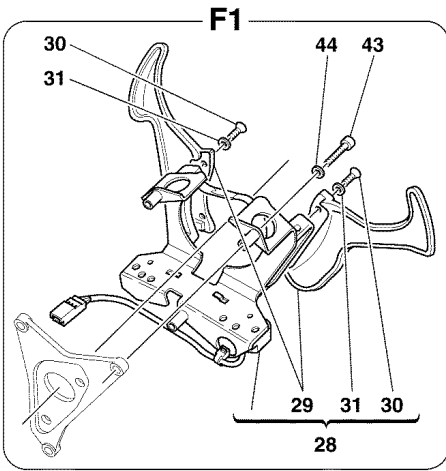

-Vale fino all'Ass.Nr.39405-
-Valid till Ass.Nr.39405-