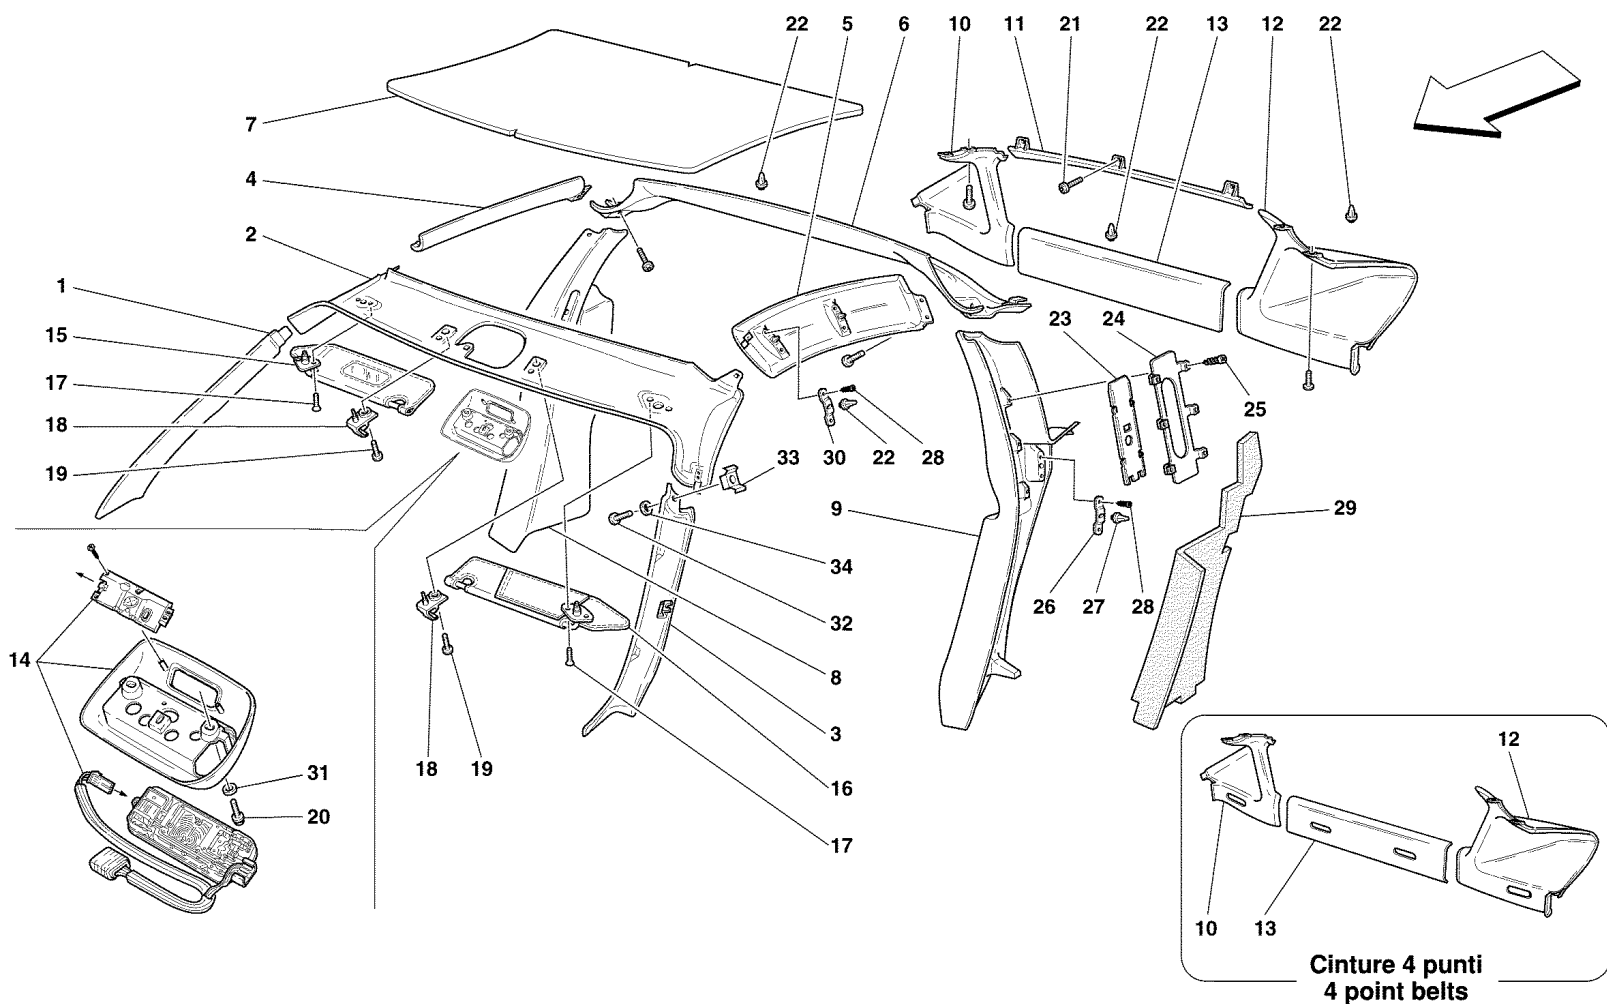

1	658849..	1	COMPLETE R.H. PILLAR COVER -Not for USA and CDN-
1	658675..	1	COMPLETE R.H. PILLAR COVER -Valid for USA and CDN- -Not as spare part- -Replaced by 664809..-
1	664809..	1	COMPLETE R.H. PILLAR COVER -Valid for USA and CDN-
1	640157..	1	LINING -Not for USA and CDN-
1	658677..	1	LINING -Valid for USA and CDN-
2	635973..	1	WINDSCREEN UPPER COVER -Not for USA and CDN-
2	658671..	1	WINDSCREEN UPPER COVER -Valid for USA and CDN-
2	640154..	1	LINING -Not for USA and CDN-
2	658673..	1	LINING -Valid for USA and CDN-
3	658852..	1	COMPLETE L.H. PILLAR COVER -Not for USA and CDN-
3	658679..	1	COMPLETE L.H. PILLAR COVER -Valid for USA and CDN-
3	640160..	1	LINING -Not for USA and CDN-
3	658681..	1	LINING -Valid for USA and CDN-
4	650725..	1	COMPLETE R.H. SIDE RAIL COVER -Not for USA and CDN-
4	658683..	1	COMPLETE R.H. SIDE RAIL COVER -Valid for USA and CDN-
4	650727..	1	LINING -Not for USA and CDN-
4	658686..	1	LINING -Valid for USA and CDN-
5	650729..	1	COMPLETE L.H. SIDE RAIL COVER -Not for USA and CDN-
5	658688..	1	COMPLETE L.H. SIDE RAIL COVER -Valid for USA and CDN-
5	650731..	1	LINING -Not for USA and CDN-
5	658691..	1	LINING -Valid for USA and CDN-
6	655257..	1	COMPLETE REAR ROOF COVER -Not for USA and CDN-
6	658702..	1	COMPLETE REAR ROOF COVER -Valid for USA and CDN-
6	640170..	1	LINING -Not for USA and CDN-
6	658706..	1	LINING -Valid for USA and CDN-
7	636993..	1	COMPLETE UPHOLSTERY -CLOTH- -Not for Removable Top cars-
7	658955..	1	COMPLETE UPHOLSTERY -LEATHER- -Not for Removable Top cars-
8	650694..	1	COMPLETE R.H. CENTRAL PILLAR COVER -Valid till Ass. Nr. 34447- -Not for 4 point belts cars-