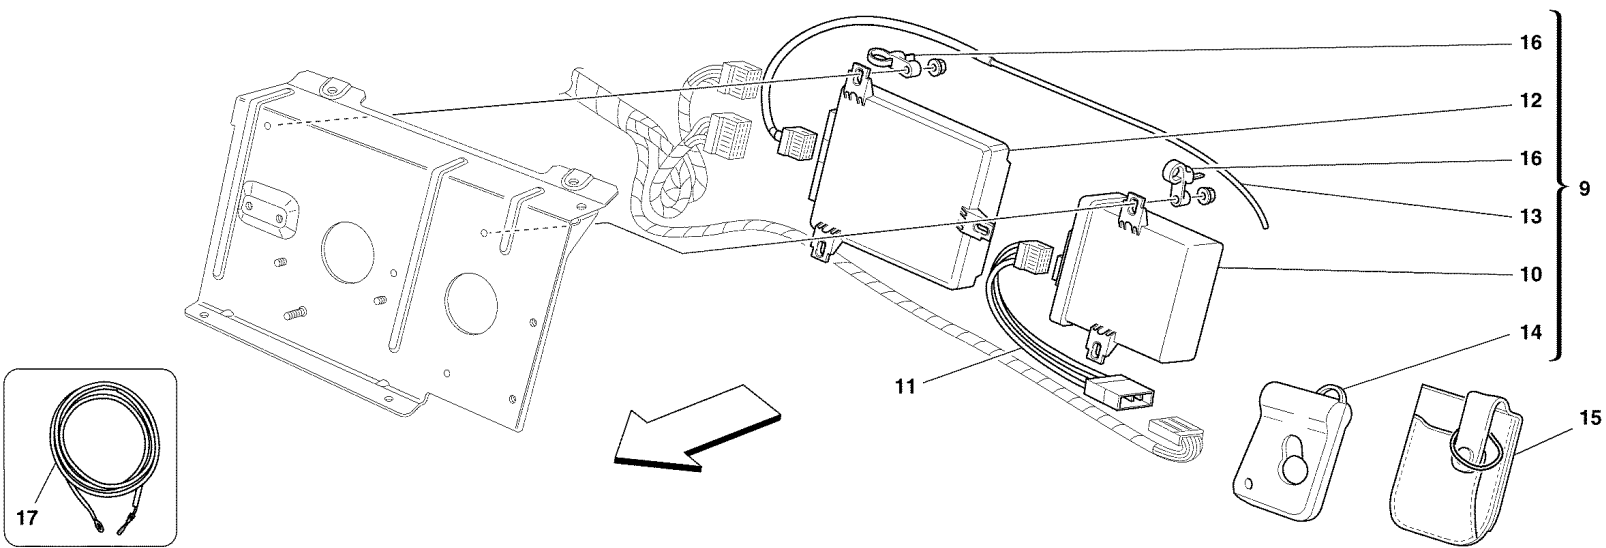

Vale per GB
Valid for GB

1	177149	1	ANTI-LIFT SENSOR -Not as spare part- -Replaced by 203327-
1	203327	1	ANTI-LIFT SENSOR
2	177148	1	SIREN
3	172941	1	BRACKET
4	16051921	2	SCREW
5	10519624	2	WASHER
6	179810	2	SCREW
7	102948	2	NUT
8	12646601	2	WASHER
9	182131	1	COMPLETE ANTI-THEFT ELECTRICAL BOARDS KIT -Not for D, CH, B, NL, GB, IRL, USA, CDN, AUS- -For countries ... , see note "1"-
9	182132	1	COMPLETE ANTI-THEFT ELECTRICAL BOARDS KIT -Valid for D-
9	182133	1	COMPLETE ANTI-THEFT ELECTRICAL BOARDS KIT -Valid for CH-
9	182134	1	COMPLETE ANTI-THEFT ELECTRICAL BOARDS KIT -Valid for B-
9	182135	1	COMPLETE ANTI-THEFT ELECTRICAL BOARDS KIT -Valid for NL-
9	182136	1	COMPLETE ANTI-THEFT ELECTRICAL BOARDS KIT -Valid for GB and IRL-
9	182137	1	COMPLETE ANTI-THEFT ELECTRICAL BOARDS KIT -Valid for USA, CDN, AUS and for countries ... , see note "2"-
9	171851	1	REMOTE KIT -For countries ... , see note "1"-
9	171852	1	REMOTE KIT -For countries ... , see note "2"-
10	168509	1	INTERFACE ELECTRONIC CONTROL STATION -Not as a spare part- -With the complete anti-theft ECU-
11	166420	1	CABLES TO CONTROL UNIT -Not as spare part- -Replaced by 200851-
11	200851	1	CABLES TO CONTROL UNIT
12	168508	1	ANTI-THEFT ELECTRICAL BOARDS (Freq. 433 MHz)-Not as a spare part- -With the complete anti-theft ECU-
12	176004	1	ANTI-THEFT ELECTRICAL BOARDS (Freq. 315 MHz)-Not as a spare part- -With the complete anti-theft ECU-
13	169600	1	ANTI-THEFT ANTENNA -For countries ... , see note "1"-
13	180548	1	ANTI-THEFT ANTENNA -For countries ... , see note "2"-
14	165584	1	"MASTER" REMOTE CONTROL (RED) -Not as spare part- -With the remote control Kit 171851 or the complete anti-theft ECU Kit-
14	165016	1	"SLAVE" REMOTE CONTROL (BLACK) -Not as spare part- -With the remote control Kit 171851 or the complete anti-theft ECU Kit-
14	168016	1	"MASTER" REMOTE CONTROL (RED) -Not as spare part-