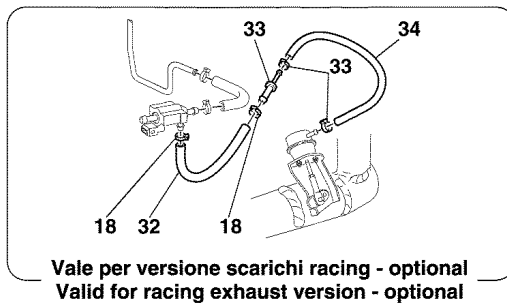

1	177060	1	DEPRESSION ACCUMULATION TANK -Not for USA, CDN and AUS- -Valid for USA MY 2000,2001,2002,2003,2004 and CDN MY 2000,2001,2002,2003,2004- -Valid till stock exhaustion-
1	180315	1	DEPRESSION ACCUMULATION TANK -Valid for USA, CDN and AUS- -Valid till stock exhaustion-
1	195645	1	DEPRESSION ACCUMULATION TANK
2	14059211	2	NUT
3	12601274	2	WASHER
4	12639724	2	WASHER
5	122760	2	PIPE FROM TANK TO SOLENOID VALVE
6	159176	1	SMALL PLATE WITH SOLENOID VALVE -Not for USA MY 2000,2001,2002,2003,2004 and CDN MY 2000,2001,2002,2003,2004- -Valid till car Ass. Nr. 44736-
7	159177	2	SOLENOID VALVE -Q.ty 3 for USA MY 2000,2001,2002,2003 and CDN MY 2000,2001,2002,2003- -For cars not USA and CDN valid till Ass. Nr. 44736- -For cars USA and CDN valid till Ass. Nr. 44738-
7	184363	2	SOLENOID VALVE -Q.ty 3 for USA MY 2002,2003,2004 and CDN MY 2002,2003,2004- -For cars not USA and CDN valid from Ass. Nr. 44737- -For cars USA and CDN valid from Ass. Nr. 44739-
8	10977624	2	SCREW -Not for USA MY 2000,2001,2002,2003,2004 and CDN MY 2000,2001,2002,2003,2004- -Valid till car Ass. Nr. 44736-
8	14304124	4	SCREW -Q.ty 6 for USA MY 2002,2003,2004 and CDN MY 2002,2003,2004- -For cars not USA and CDN valid from Ass. Nr. 44737- -For cars USA and CDN valid from Ass. Nr. 44739-
9	12604174	2	WASHER -Not for USA MY 2000,2001,2002,2003,2004 and CDN MY 2000,2001,2002,2003,2004- -Valid till car Ass. Nr. 44736-
9	12601174	4	WASHER -Q.ty 6 for USA MY 2002,2003,2004 and CDN MY 2002,2003,2004- -For cars not USA and CDN valid from Ass. Nr. 44737- -For cars USA and CDN valid from Ass. Nr. 44739-
10	15896470	2	NUT -Not for USA MY 2000,2001,2002,2003,2004 and CDN MY 2000,2001,2002,2003,2004- -Valid till car Ass. Nr. 44736-
11	169692	1	PIPE FROM SOLENOID VALVE TO PNEUMATIC CAPSULE
12	115665	1	PIPE FROM SOLENOID VALVE TO UNION -Valid till stock exhaustion-
12	127893	1	PIPE FROM SOLENOID VALVE TO UNION -Valid after stock exhaustion of 115665-
13	178420	1	COMPLETE R.H. DEPRESSION PIPE
14	178421	1	COMPLETE L.H. DEPRESSION PIPE
15	13434670	2	SCREW COLLAR
16	178491	1	UNION
17	168248	1	RUBBER HOSE
18	13432070	4	SCREW COLLAR
19	157990	4	SCREW COLLAR
20	178554	1	RUBBER HOSE
21	13432070	4	SCREW COLLAR