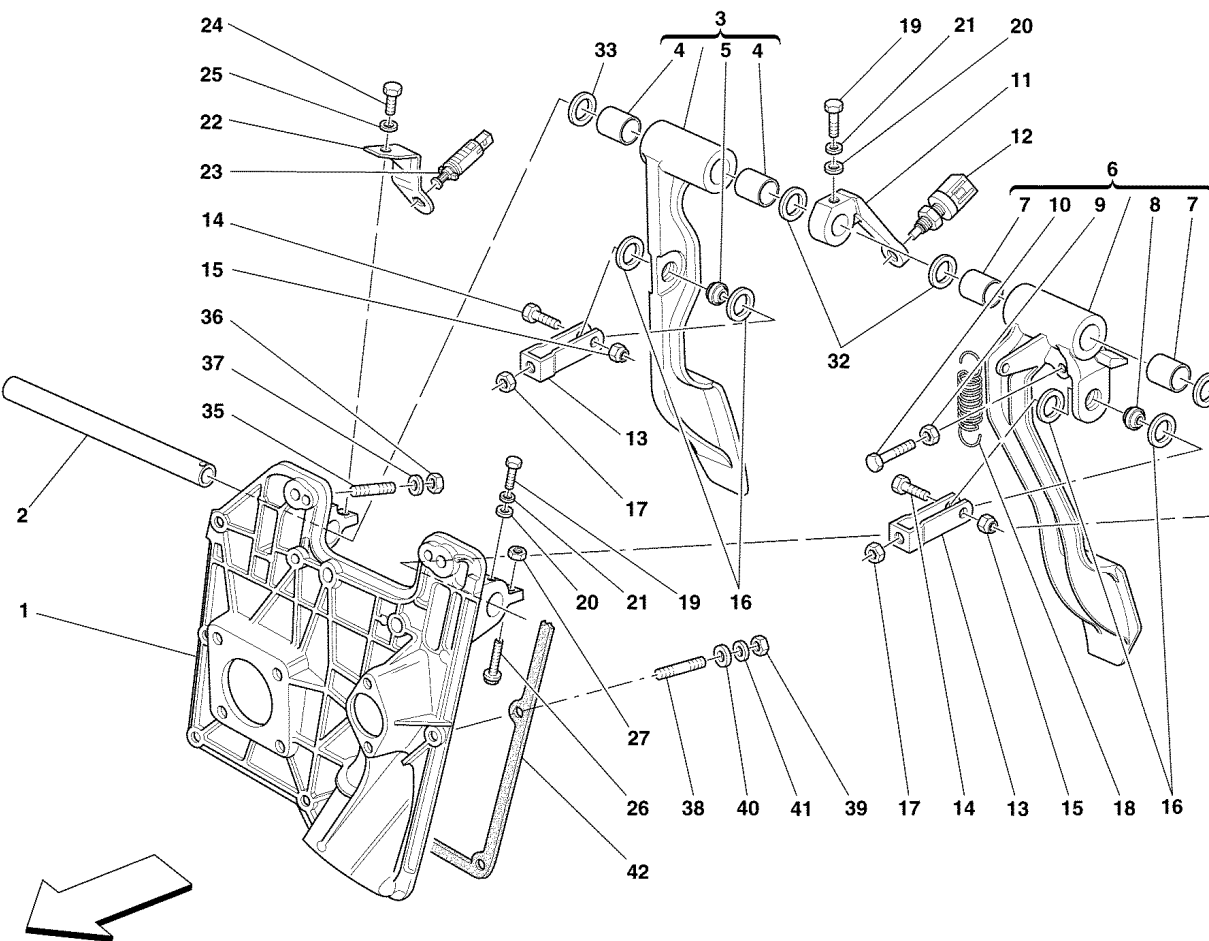

1	176464	1	PEDALS SUPPORT
2	176466	1	PEDALS SUPPORT PIN
3	176473	1	COMPLETE BRAKE PEDAL -Not for F1- -Not as spare part- -Replaced by 180558-
3	180558	1	COMPLETE BRAKE PEDAL -Not for F1-
4	103163	2	SELF-LUBRICATING BUSHING -Not for F1-
5	176475	1	BALL JOINT -Not for F1-
6	176519	1	COMPLETE CLUTCH PEDAL -Not for F1- -Not as spare part- -Replaced by 180559-
6	180559	1	COMPLETE CLUTCH PEDAL -Not for F1-
7	103163	2	SELF-LUBRICATING BUSHING -Not for F1-
8	176475	1	BALL JOINT -Not for F1-
9	16102314	1	NUT -Not for F1-
10	144011	1	PEDAL ADJUSTEMENT PIN -Not for F1- -Not as spare part- -Replaced by 187014-
10	187014	1	PEDAL ADJUSTEMENT PIN -Not for F1-
11	176521	1	CENTRAL BRACKET -Not for F1- -Not as spare part replaced by 179785-
11	179785	1	CENTRAL BRACKET -Not for F1- -Valid till Ass. Nr. 38395-
11	180516	1	CENTRAL BRACKET -Not for F1- -Valid from Ass. Nr. 38396-
12	133555	1	PUSH-BUTTON SWITCH -Not for F1-
13	176471	2	FORK -Q.ty 1 for F1-
14	16043724	2	SCREW -Q.ty 1 for F1-
15	147985	2	NUT -Q.ty 1 for F1-
16	176522	4	PLASTIC WASHER -Q.ty 2 for F1-
17	16102314	2	NUT -Q.ty 1 for F1-
18	101305	1	RETUTN SPRING FOR PEDAL -Not for F1-
19	10902424	1	SCREW
20	14488624	2	WASHER -Not as spare part now- -Replaced by 10519424-
20	10519424	2	WASHER
21	127494	1	WASHER
22	176472	1	SWITCH SUPPORT -Not for USA MY 2000,2001,2002,2003,2004 and CDN MY 2000,2001,2002,2003,2004- -Valid till Ass. Nr. 38395 not for F1- -Valid till Ass. Nr. 36994 for F1-
22	183818	1	SWITCH SUPPORT -Valid for USA MY 2000, 2001,2002,2003,2004 and CDN MY 2000,2001,2002, 2003,2004- -Not for USA MY 2000,2001,2002,2003,2004 and CDN MY 2000,2001,2002,2003,2004 from Ass. Nr. 38396 not for F1 and from Ass. Nr. 36995 for F1-