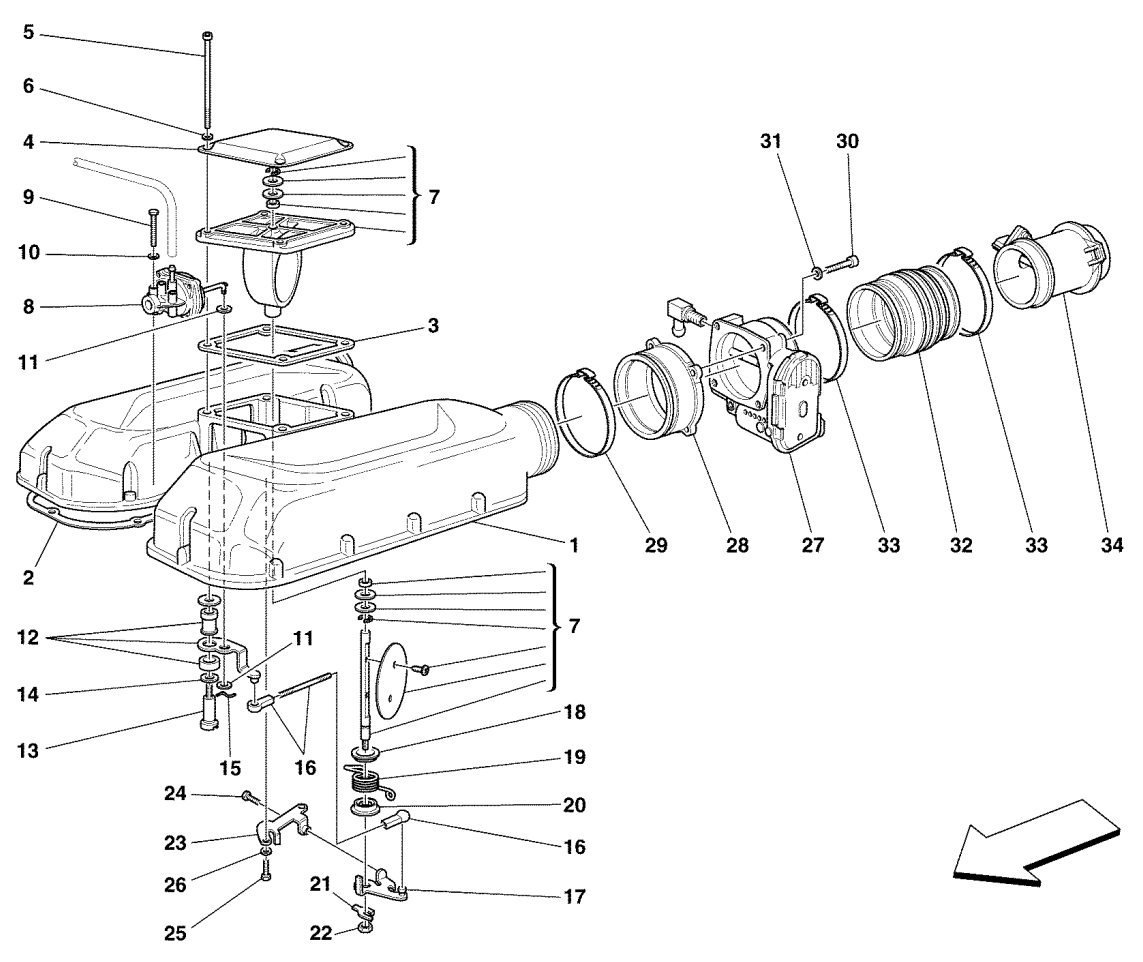

1	182085	1	SUCTION MANIFOLD COVER -Not as spare part- -Replaced by 188315-
1	179752	1	SUCTION MANIFOLD COVER -Not as spare part- -With complete suction manifold cover 182085-
1	188315	1	SUCTION MANIFOLD COVER -Not as spare part- -Replaced by 191873-
1	191873	1	SUCTION MANIFOLD COVER
1	182461	1	SUCTION MANIFOLD COVER -Not as spare part- -With complete suction manifold cover 188315-
1	186284	1	SUCTION MANIFOLD COVER -Not as spare part- -With complete suction manifold cover 191873-
2	174192	1	R.H. GASKET
2	168145	1	L.H. GASKET
3	168205	1	COMPENSATION DUCTING GASKET
4	176106	1	COMPENSATION DUCTING COVER
4	198215	1	COMPENSATION DUCTING COVER -Valid for carbon version- -Optional-
5	176154	4	SCREW
6	182086	4	WASHER
7	182092	1	COMPLETE COMPENSATION DUCTING
8	136815	1	PNEUMATIC CAPSULE
9	177644	2	SCREW
10	177646	2	WASHER
11	182087	2	WASHER
12	182089	1	LEVER SET
13	177600	1	PIN
14	182093	1	WASHER
15	182088	1	PIN
16	177565	1	COMPLETE TIE ROD
17	177560	1	COMPLETE IDLING LEVER
18	177626	1	BUSH FOR SPRING
19	177578	1	SPRING
20	177586	1	BUSHING
21	177639	1	SAFETY SMALL PLATE
22	182091	1	NUT
23	177564	1	SUPPORT
24	182090	1	SCREW
25	177652	2	SCREW
26	177651	2	WASHER
27	171716	2	THROTTLE HOLDER
28	177132	2	SPACER FOR THROTTLE HOLDER
29	177981	2	SPECIAL CLAMP
30	14305824	8	SCREW
31	12581474	8	WASHER
32	160701	2	SLEEVE
33	177982	4	SPECIAL CLAMP
34	171707	2	AIR FLOW METER