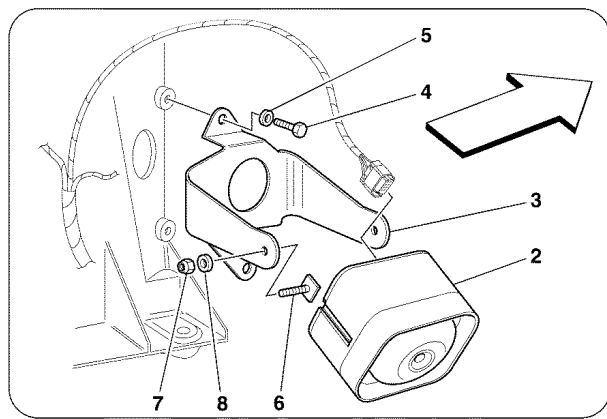

Vale per GB
Valid for GB

1	177149	1	ANTI-LIFT SENSOR -Not as spare part- -Replaced by 203327-
1	203327	1	ANTI-LIFT SENSOR
2	177148	1	SIREN
3	172941	1	BRACKET
4	16051921	2	SCREW
5	10519624	2	WASHER
6	179810	2	SCREW
7	102948	2	NUT
8	12646601	2	WASHER
9	182131	1	COMPLETE ANTI-THEFT ELECTRICAL BOARDS KIT -Not for D, CH, B, NL, GB, IRL, USA, CDN, AUS- -For countries ... , see note "1"-
9	182132	1	COMPLETE ANTI-THEFT ELECTRICAL BOARDS KIT -Valid for D-
9	182133	1	COMPLETE ANTI-THEFT ELECTRICAL BOARDS KIT -Valid for CH-
9	182134	1	COMPLETE ANTI-THEFT ELECTRICAL BOARDS KIT -Valid for B-
9	182135	1	COMPLETE ANTI-THEFT ELECTRICAL BOARDS KIT -Valid for NL-
9	182136	1	COMPLETE ANTI-THEFT ELECTRICAL BOARDS KIT -Valid for GB and IRL-
9	182137	1	COMPLETE ANTI-THEFT ELECTRICAL BOARDS KIT -Valid for USA, CDN, AUS and for countries ... , see note "2"-
9	171851	1	REMOTE KIT -For countries ... , see note "1"-
9	171852	1	REMOTE KIT -For countries ... , see note "2"-
10	168509	1	INTERFACE ELECTRONIC CONTROL STATION -Not as a spare part- -With the complete anti-theft ECU-
11	166420	1	CABLES TO CONTROL UNIT -Not as spare part- -Replaced by 200851-
11	200851	1	CABLES TO CONTROL UNIT
12	168508	1	ANTI-THEFT ELECTRICAL BOARDS (Freq. 433 MHz)-Not as a spare part- -With the complete anti-theft ECU-
12	176004	1	ANTI-THEFT ELECTRICAL BOARDS (Freq. 315 MHz)-Not as a spare part- -With the complete anti-theft ECU-
13	169600	1	ANTI-THEFT ANTENNA -For countries ... , see note "1"-
13	180548	1	ANTI-THEFT ANTENNA -For countries ... , see note "2"-
14	165584	1	"MASTER" REMOTE CONTROL (RED) -Not as spare part- -With the remote control Kit 171851 or the complete anti-theft ECU Kit-
14	165016	1	"SLAVE" REMOTE CONTROL (BLACK) -Not as spare part- -With the remote control Kit 171851 or the complete anti-theft ECU Kit-
14	168016	1	"MASTER" REMOTE CONTROL (RED) -Not as spare part-