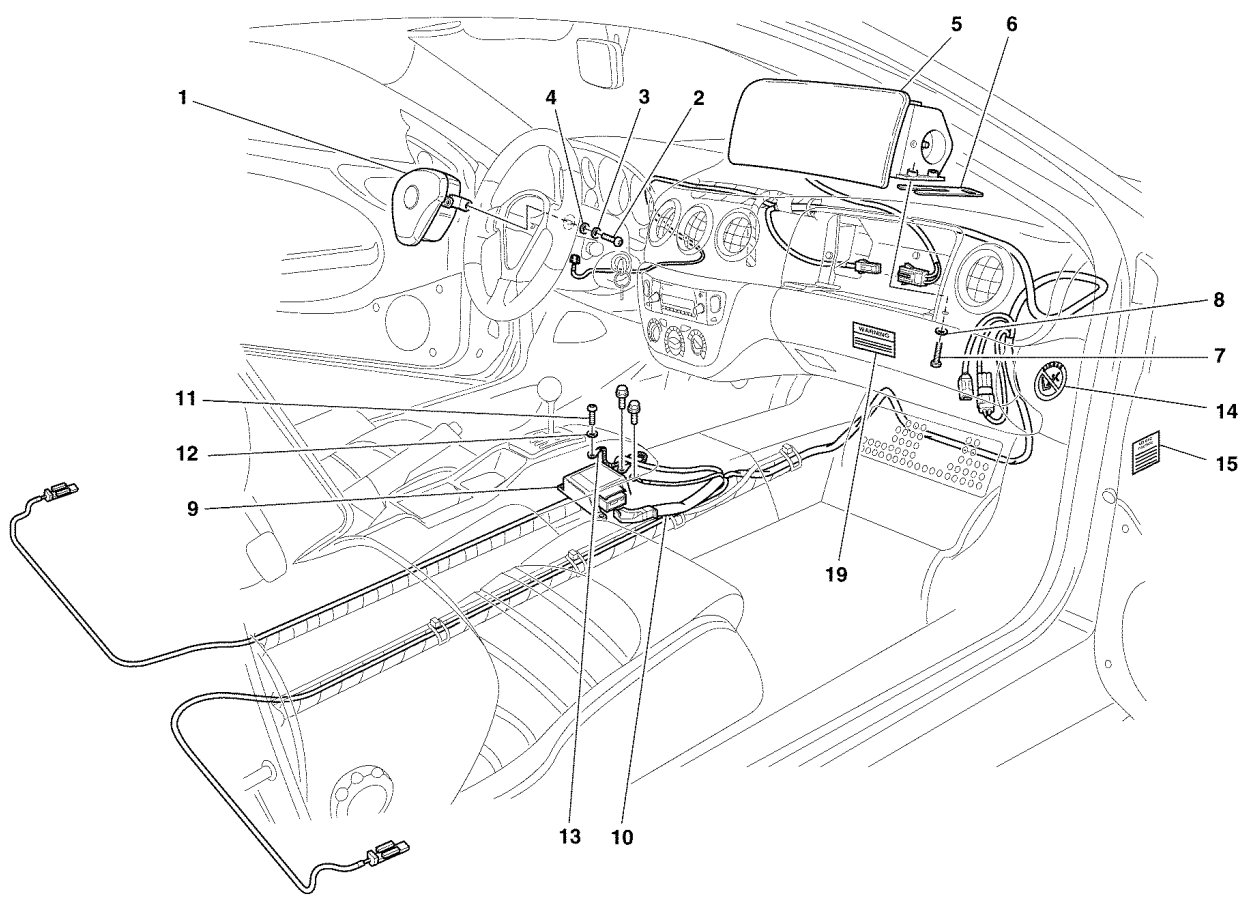

1	662040..	1	DRIVER SIDE AIR-BAG
2	64882800	2	SCREW
3	127494	2	WASHER
4	14499324	2	WASHER
5	651489..	1	PASSENGER SIDE AIR-BAG -Not for GD-
5	655825..	1	PASSENGER SIDE AIR-BAG -Valid for GD-
6	65133000	4	SPACER
7	16132624	4	SCREW -Not as spare part- -Replaced by 16132721-
7	16132721	4	SCREW
8	10519424	1	WASHER -Not as spare part- -Replaced by 12640624-
8	12640624	1	WASHER
9	179793	1	AIR-BAG CONTROL UNIT
10	164825	1	CABLES FOR AR-BAG CONNECTION -Not as spare part- -Replaced by 201888-
10	201888	1	CABLES FOR AR-BAG CONNECTION
10	182083	1	CABLES FOR AR-BAG CONNECTION EXTENSION -Valid for GD- -Not as spare part- -Replaced by 201889-
10	201889	1	CABLES FOR AR-BAG CONNECTION EXTENSION -Valid for GD-
11	64830600	3	SCREW
12	12605374	3	WASHER
13	160855	1	GROUND CABLE
14	65142000	1	AIR BAG/CHILDREN SEAT INCOMPATIBILITY PLATE -Not for USA, CDN and AUS-
15	64499400	1	AIR BAG MAINTENANCE PLATE -Valid for USA, CDN and AUS-
16	65910700	1	AIR BAG MAINTENANCE PLATE -Not for USA, CDN and AUS-
17	64764500	2	AIR-BAG SYSTEM USE PLATE -Not for USA, CDN and AUS-
17	65423800	2	AIR-BAG SYSTEM USE PLATE -Valid for USA, CDN and AUS-
18	12856780	1	AIR-BAG PLATE
19	65424000	1	AIR-BAG SYSTEM PRESENCE PLATE -Valid for USA, CDN and AUS-

For particular colour matchings, make order by Fax or E-m@il, specifying serial number. - See "INNER TRIMS CAR CODES" table for codes of parts covered in leather or moquette.