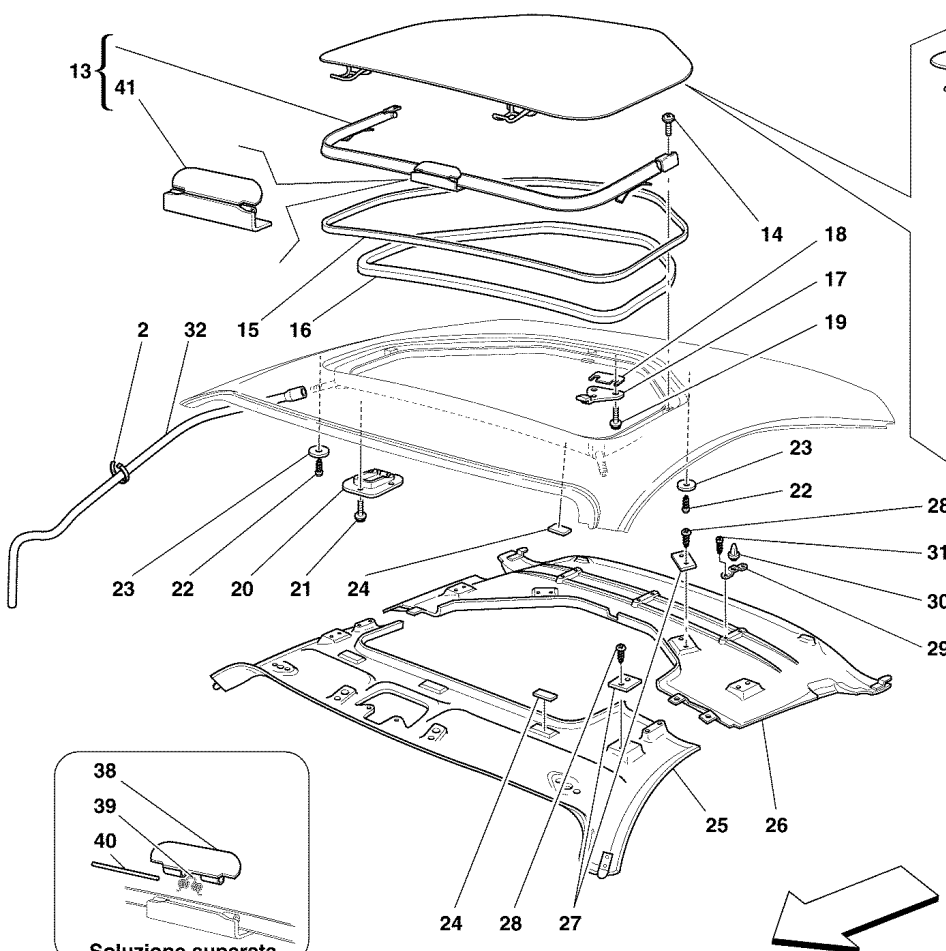

1	65726211	1	SHEETED COMPLETE REMOVABLE TOP
2	10175090	2	CLAMP -Not as spare part- -Replaced by 13000390-
2	13000390	2	CLAMP
3	65970200	2	TOP HOOK
4	13835814	4	SCREW
5	65737000	2	TOP HOOK COVER
6	659348..	1	COMPLETE COVER
7	14591687	8	FIXING BUTTON
8	65736600	1	PLATE
9	66303200	1	COMPLETE ROOF HANDLE
10	65914400	1	PIN FASTENING -Not as spare part- -With complete handle-
11	66078500	2	SCREW
12	66078600	2	WASHER
13	65738400	1	COMPLETE SPOILER
14	16285924	2	SCREW -Not as spare part- -Replaced by 66294400-
14	66294400	2	SCREW
15	65934500	1	OUTER GASKET
16	65934300	1	INNER GASKET -Not as spare part replaced by 66232800-
16	66232800	1	INNER GASKET
17	65736500	1	STRIKER
18	65738900	-	PLATE -Th. 0,5mm- -Possible fitting-
18	65738800	-	PLATE -Th. 1,0mm- -Possible fitting-
19	65377400	2	SCREW
20	65737200	2	GUIDE SHOE
21	65377400	6	SCREW
22	15902670	4	SCREW
22	10374811	2	SCREW -Not as spare part- -Replaced by 13299116-
22	13299116	2	SCREW
23	65728300	6	WASHER
24	65728200	6	SMALL PLATE
25	657251..	1	COMPLETE FRONT UPHOLSTERY
26	657247..	1	COMPLETE REAR UPHOLSTERY
27	65728400	8	SMALL PLATE
28	15957201	16	SCREW
29	65069900	3	PLATE
30	14186880	3	RETAINER
31	16082901	6	SCREW
32	66052100	2	WATER EXHAUST TUBE
33	65729600	1	PORTFOLIO
34	66303500	1	PROTECTION MOULDING
35	65212000	4	SCREW
36	63992200	2	SCREW TAP
37	12624177	2	WASHER
38	66184700	1	FIN -Not as spare part- -Replaced by 66184600-
39	66184900	1	SPRING -Not as spare part- -Replaced by 66184600-
40	66200000	1	PIN -Not as spare part- -Replaced by 66184600-
41	66184600	1	COMPLETE AIR DEFLECTOR