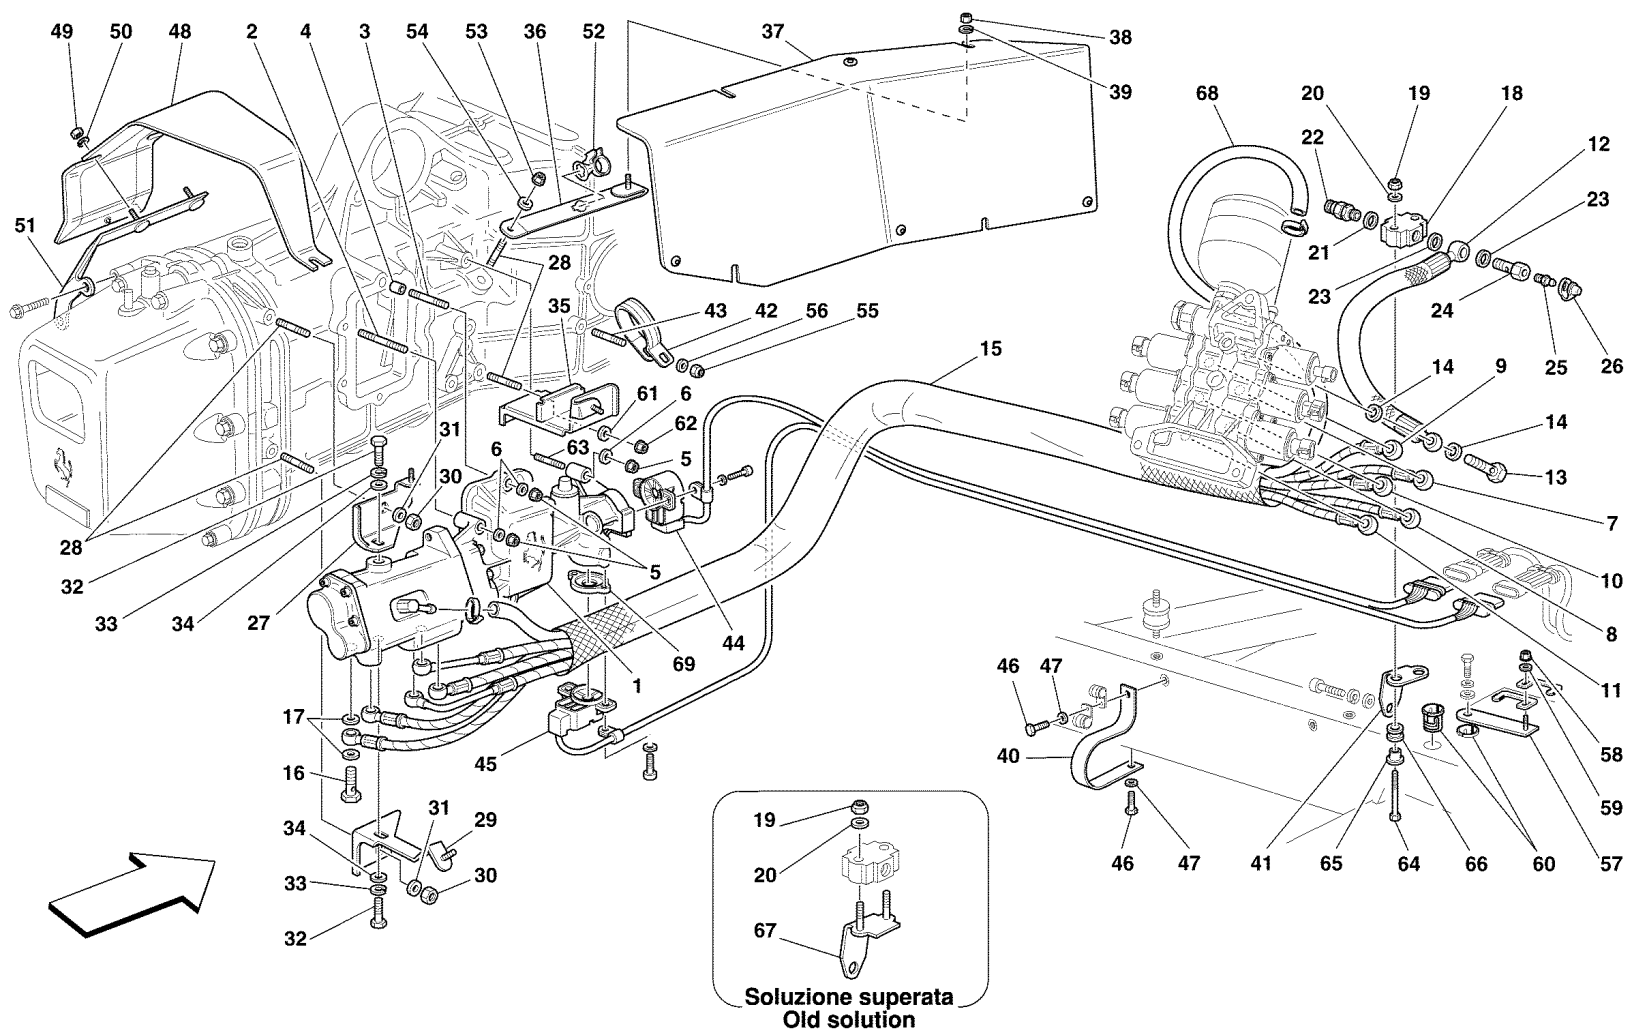

*	181161	1	F1 GEARBOX SYSTEM COMPONENTS KIT
1	181160	1	COMPLETE HYDRAULIC ACTUATOR
2	11501024	4	STUD
3	11500724	2	STUD
4	103038	2	CENTERING DOWEL
5	132877	8	NUT
6	12601279	8	WASHER
7	179340	1	PIPE (EV1)
8	179342	1	PIPE (EV2)
9	179343	1	PIPE (EV3)
10	179344	1	PIPE (EV4)
11	179345	1	PIPE (EV5)
12	179348	1	PIPE FROM PUMP TO BLOCK
13	171454	6	UNION
14	10261060	12	GASKET
15	179346	1	PROTECTION SHEATH
16	171454	5	UNION
17	10261060	10	GASKET
18	175667	1	BLOCK
19	15896214	2	NUT
20	12601279	2	WASHER
21	171755	1	WASHER
22	172965	1	QUICK MALE COUPLING
23	10261060	2	GASKET
24	171630	1	UNION
25	152954	1	BLEEDER SCREW
26	152955	1	PROTECTION BOOT
27	174257	1	UPPER ACTUATOR SUPPORT BRACKET
28	13516424	2	STUD
29	174260	1	LOWER ACTUATOR SUPPORT BRACKET
29	195549	1	-Valid till stock exhaustion- LOWER ACTUATOR SUPPORT BRACKET
30	16100814	2	NUT
31	127496	2	WASHER
32	16043124	2	SCREW
33	127496	2	WASHER
34	10519624	2	WASHER
35	180807	1	PIPES SUPPORTING BRACKET
36	181614	1	SHIELD SUPPORTING BRACKET
37	177384	1	SHIELD FOR ACTUATOR PROTECTION
38	160472	4	NUT
39	12637824	4	WASHER
40	176134	2	PIPES SUPPORTING BRACKET -Not as spare part replaced by 180782-
40	180782	2	PIPES SUPPORTING BRACKET
41	186685	1	BLOCK SUPPORT BRACKET
42	124034	1	BRACKET WITH SHEATH
43	13540724	1	STUD
44	182156	1	SELECTION SENSOR -Not as spare part replaced by 181325-
44	181325	1	SELECTION SENSOR
45	182156	1	COUPLING SENSOR -Not as spare part replaced by 181325-
45	181325	1	COUPLING SENSOR
46	10902124	4	SCREW
47	14496424	4	WASHER
48	180744	1	SENSOR PROTECTION SHIELD
49	160472	2	NUT
50	12637824	2	WASHER
51	180745	1	SHIELD SUPPORTING BRACKET
52	164565	1	CLIP
53	177778	1	NUT
54	12638524	2	WASHER
55	102741	1	NUT
56	12643724	1	WASHER