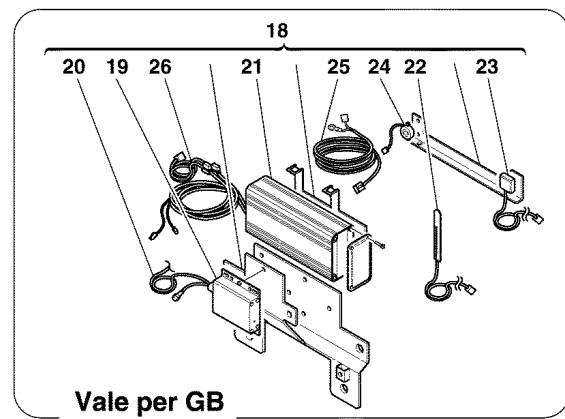

14	211023	1	F1 GEAR-BOX ELECTRONIC CONTROL STATION -Valid for F1- -Valid from Ass. Nr. 47380-
15	16286024	3	SCREW -Valid for F1-
16	155437	1	RELAY -Valid for F1- -Not as spare part- -Replaced by 194909-
16	194909	1	RELAY -Valid for F1-
17	177761	1	RELAY FOR AIR PUMP -Valid for USA MY 2000,2001,2002,2003,2004 and CDN MY 2000,2001,2002,2003,2004-
18	170061	1	FUSE 50 A. -Valid for USA MY 2000,2001,2002,2003,2004 and CDN MY 2000,2001,2002,2003,2004-
19	168847	2	INNER COMPARTMENT CABLE BUSHING
20	170925	4	CONNECTORS FIXING PLATE -Valid till car Ass. Nr. 42963-
21	179996	1	BRACKET -Not for F1-
22	10902224	1	SCREW -Not for F1-
23	12601274	1	WASHER -Not for F1-
24	10902224	4	SCREW -Valid till car Ass. Nr. 42963-
25	12601274	4	WASHER -Valid till car Ass. Nr. 42963-
26	170301	4	PLASTIC CLIP -Valid from car Ass. Nr. 42964-
27	170925	11	CONNECTORS FIXING PLATE -Metal-
28	10902224	11	SCREW -For bracket 170925-
29	12601274	11	WASHER -For bracket 170925-
30	188739	11	CLIP -Plastic-
31	168438	1	SUPPORT
32	16285924	2	SCREW
33	195710	1	BRACKET -Valid for USA and CDN-