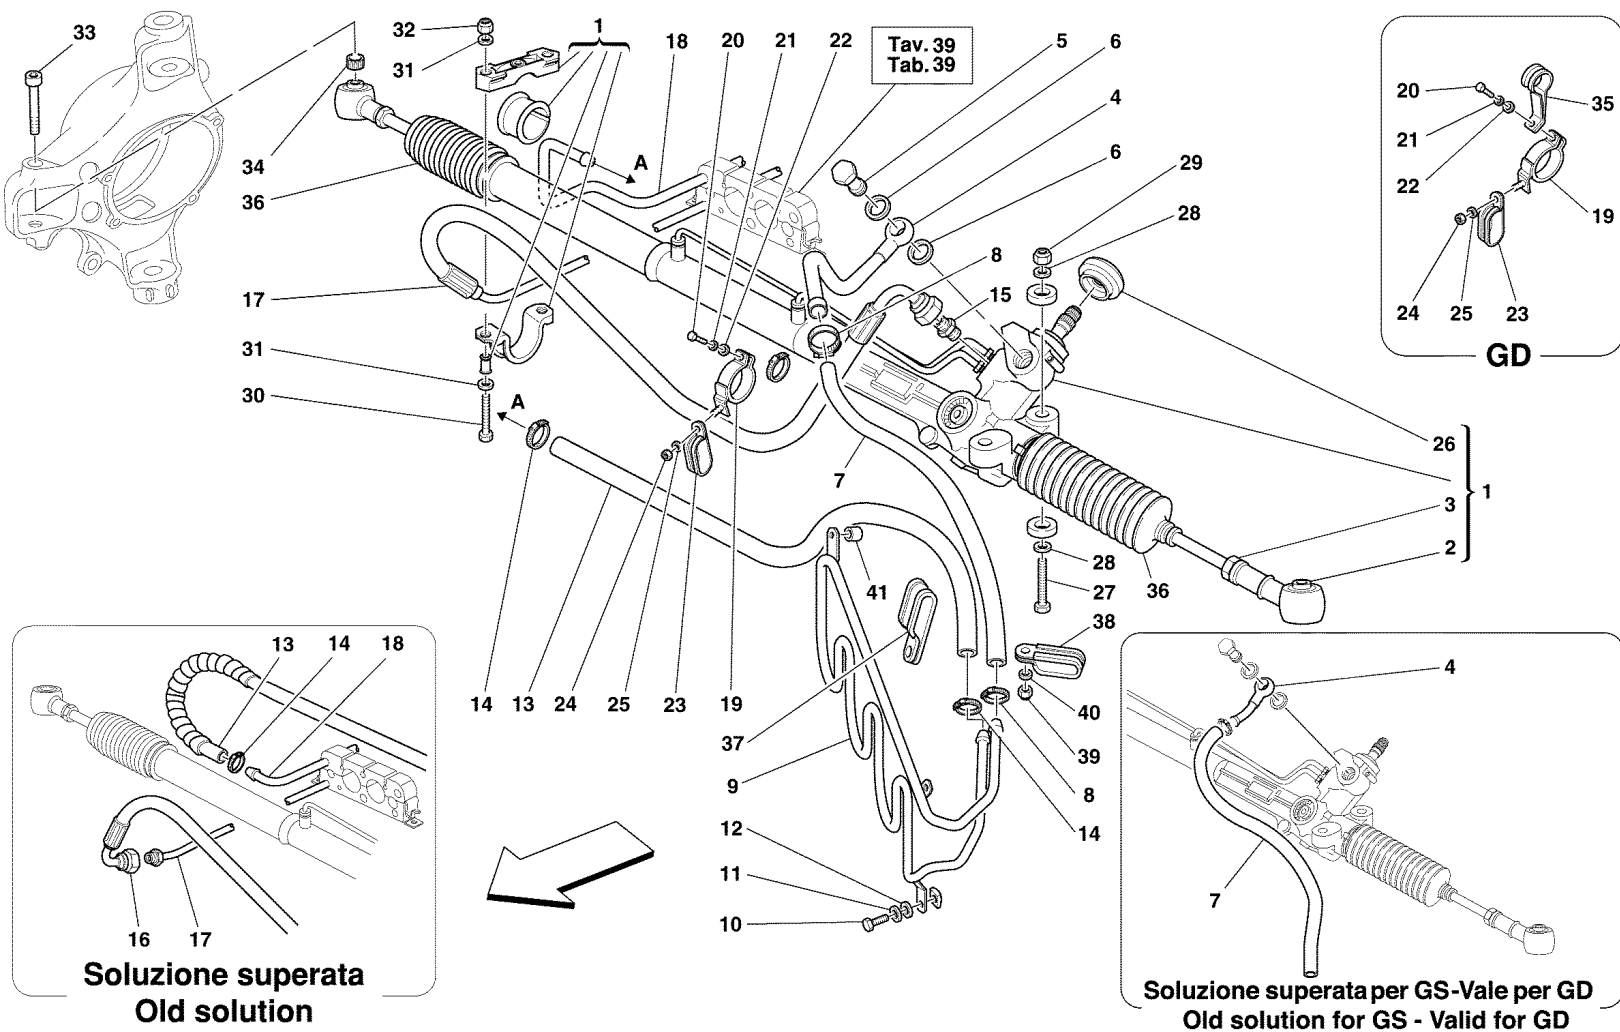

Soluzione superata
Old solution

Soluzione superata per GS-Vale per GD
Old solution for GS - Valid for GD

1	175263	1	RACK STEERING BOX WITH POWER STEERING -Not as spare part- -Replaced by 184449- -Not for GD-
1	184449	1	RACK STEERING BOX WITH POWER STEERING -Not for GD- -Valid till car Ass.Nr. 50260 and for USA till car Ass. Nr. 50167- -Valid till stock exhaustion-
1	196171	1	RACK STEERING BOX WITH POWER STEERING -Not for GD- -Valid from car Ass.Nr. 50261 and for USA from car Ass. Nr. 50168 and after stock exhaustion of 184449 -
1	176361	1	RACK STEERING BOX WITH POWER STEERING -Not as spare part- -Replaced by 184562- -Valid for GD-
1	184562	1	RACK STEERING BOX WITH POWER STEERING -Valid for GD- -Valid till car Ass.Nr. 50260- -Valid till stock exhaustion-
1	196172	1	RACK STEERING BOX WITH POWER STEERING -Valid for GD- -Valid from car Ass.Nr. 50261 and after stock exhaustion of 184562 -
2	178930	2	BALL TIE ROD -Valid till car Ass.Nr. 50260 and for USA till car Ass. Nr. 50167- -Valid till stock exhaustion-
2	181882	2	BALL TIE ROD -Valid from car Ass.Nr. 50261 and for USA from car Ass. Nr. 50168 and after stock exhaustion of 178930 -
3	10790424	2	NUT -Valid for ball tie rod 178930 ref. 2-
3	10791324	2	NUT -Valid for ball tie rod 181882 ref. 2-
4	177943	1	SWINGING UNION -Not as spare part for GS- -Replaced by 186719- -Valid for GD-
4	186719	1	SWINGING UNION -Not for GD-
5	10185111	1	UNION
6	10280060	2	GASKET
7	179256	1	RUBBER HOSE -Not for GD- -Not as spare part- -Replaced by 187696-
7	187696	1	RUBBER HOSE -Not for GD-
7	177978	1	RUBBER HOSE -Valid for GD- -Not as spare part- -Replaced by 169890-
7	169890	1	RUBBER HOSE -Valid for GD-
8	13000390	2	SCREW COLLAR -Not as spare part- -Replaced by 161490-
8	161490	2	SCREW COLLAR
9	179106	1	REFRIGERATING COIL
10	10902124	3	SCREW