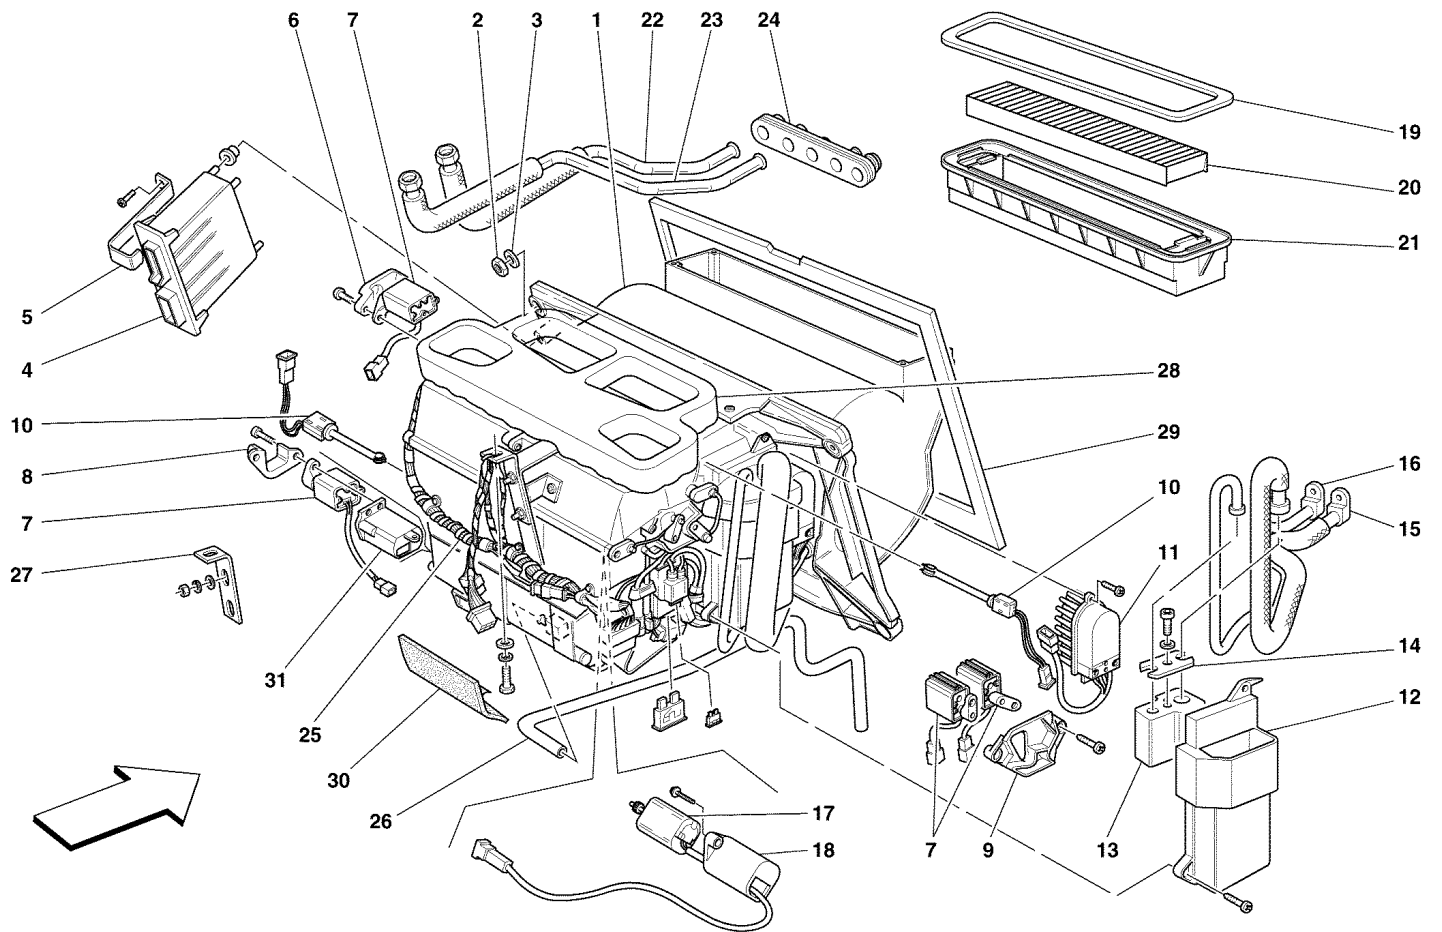

360modena - 140 - EVAPORATOR UNIT

1	63330900	1	COMPLETE EVAPORATOR SET -Not for GD- -Not as spare part- -Replaced by 68070600-
1	68070600	1	COMPLETE EVAPORATOR SET -Not for GD-
1	65878700	1	COMPLETE EVAPORATOR SET -Valid for GD- -Not as spare part- -Replaced by 68070700-
1	68070700	1	COMPLETE EVAPORATOR SET -Valid for GD-
2	147985	4	NUT
3	12646724	4	WASHER
4	168937	1	A.C. ELECTRONIC CONTROL STATION -Not as spare part- -Replaced by 204068-
4	204068	1	A.C. ELECTRONIC CONTROL STATION
5	66159300	1	ECU FIXING BRACKET
6	66207600	1	FRONT DOOR ACTUATOR FIXING
7	66207300	4	BULHER ACTUATOR
8	66207400	1	FRONT FLOOR ACTUATOR FIXING
9	66159100	1	DEFROST DOOR ACTUATOR FIXING
10	65066600	2	AIR TEMPERATURE SENSOR -Not as spare part- -Replaced by 68154200-
10	68154200	2	AIR TEMPERATURE SENSOR
11	65230100	1	ELECTRO-BLOWER REGULATOR
12	66158300	1	EVAPORATOR BATTERY COVER
13	63960100	1	EXPANSION VALVE -Not as spare part replaced by 65230300-
13	65230300	1	EXPANSION VALVE
14	64281500	1	FLANGE
15	66157900	1	PIPE FROM A/C GROUP
16	65229400	1	PIPE FROM EVAPORATOR
17	65229500	1	RECYCLE ELECTRIC MOTOR -Not as spare part- -Replaced by 64280900-
17	64280900	1	RECYCLE ELECTRIC MOTOR
18	66159000	1	ACTUATOR SUPPORT
19	65258600	1	GASKET
20	65384300	1	ANTI-POLLEN FILTER
21	65629700	1	A/C GROUP MOBILE DUCTING
22	65229100	1	WATER ENTRY PIPE -Not for GD-
22	66218700	1	WATER ENTRY PIPE -Valid for GD-
23	65229200	1	WATER OUTLET PIPE -Not for GD-
23	66218800	1	WATER OUTLET PIPE -Valid for GD-
24	65374100	1	PIPES GROMMET
25	65229900	1	A/C GROUP ELECTRIC SYSTEM
26	65230200	1	SLEEVE FOR CONDENSATE VENT
27	66159200	1	EVAPORATOR FIXING BRACKET
28	65930900	1	EVAPORATOR UPPER GASKET
29	66207500	1	A/C GROUP SET OF GASKETS
30	159147	1	RUBBER THICKNESS
31	67014700	1	ACTUATOR SUPPORT