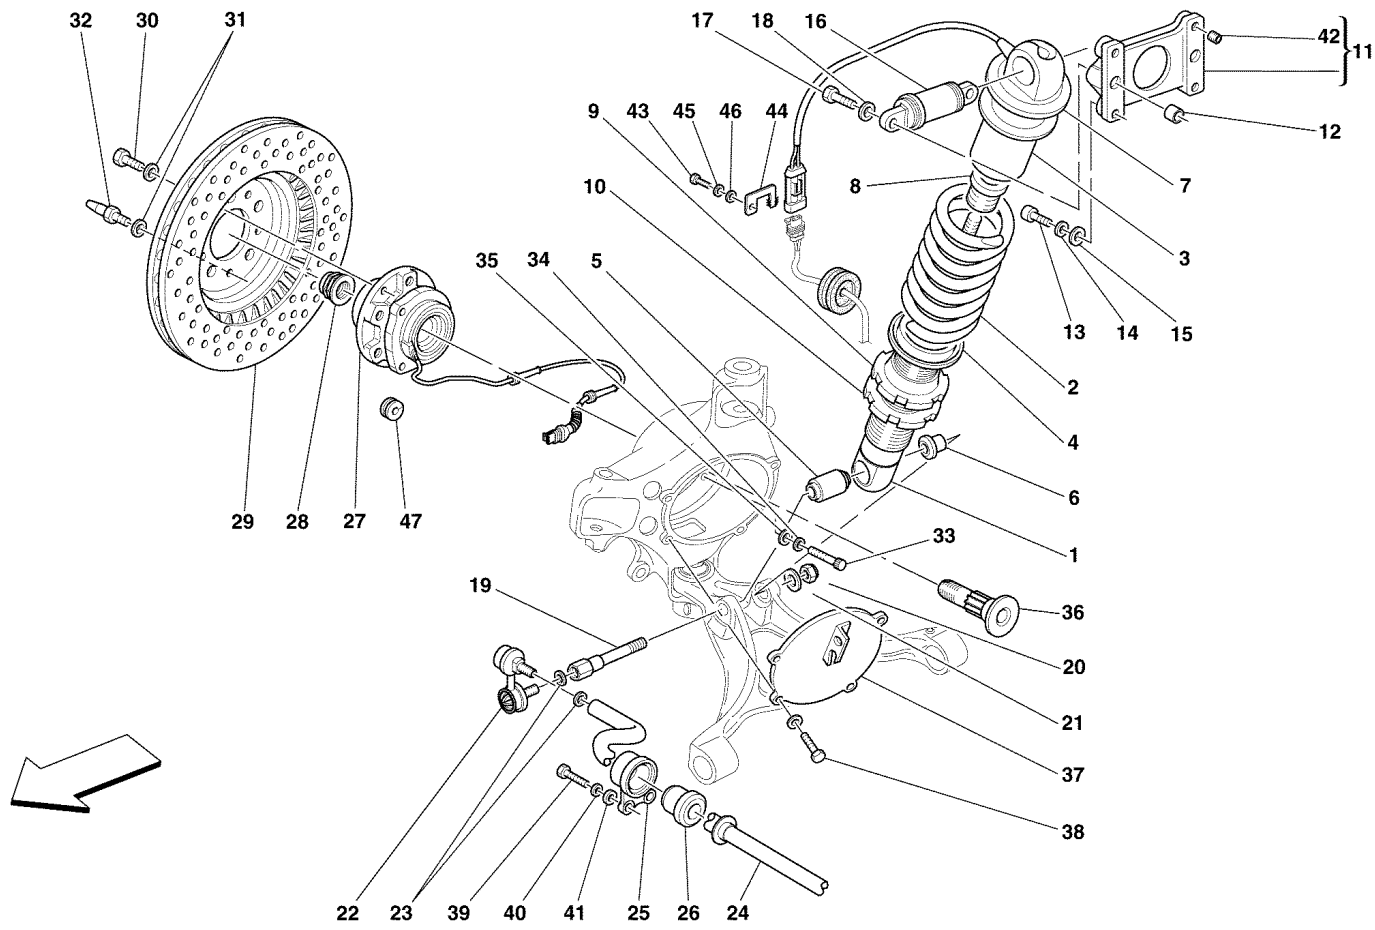

360modena - 49 - FRONT SUSPENSION - SHOCK ABSORBER AND BRAKE DISC

1	174722	2	FRONT SHOCK ABSORBER
2	179680	2	SPRING -Replace together- -Not as spare part- -Replaced by 182404-
2	182404	2	SPRING -Replace together- -Not as spare part- -Replaced by 190676-
2	190676	2	SPRING
3	177688	2	UPPER SPACER
4	169684	2	LOWER SPACER
5	157630	2	BALL JOINT
6	177661	2	SPACER -Valid till Ass. Nr. 47927-
6	193492	2	SPACER -Valid from Ass. Nr. 47928-
7	174727	2	SPRING RETAINING UPPER SPACER
8	174728	2	SHOCK ABSORBER PAD
9	174725	2	SPACER
10	174726	2	RING NUT
11	174729	2	SHOCK ABSORBER CONNECTION SUPPORT -Valid till car Nr. 120068 for GS and 120193 for GD-
12	100013	4	CENTERING DOWEL -Valid till car Nr. 120068 for GS and 120193 for GD-
13	14306774	8	SCREW -Valid till car Nr. 120068 for GS and 120193 for GD-
14	127496	8	WASHER -Valid till car Nr. 120068 for GS and 120193 for GD-
15	14496524	8	WASHER -Valid till car Nr. 120068 for GS and 120193 for GD-
16	181804	2	SILENTBLOCK -Valid till Ass. Nr. 56991- -Valid till stock exhaustion-
16	212948	2	SILENTBLOCK -Valid from Ass. Nr. 56992 and after stock exhaustion use 181804- -Replace together-
17	11306934	4	SCREW
18	160092	4	WASHER
19	177660	2	SCREW -Valid till Ass. Nr. 47927-
19	193491	2	SCREW -Valid from Ass. Nr. 47928- -Valid till stock exhaustion-
19	204977	2	SCREW -Valid from Ass. Nr. 47928-
20	102825	2	NUT -Valid till stock exhaustion-
20	14058721	2	NUT
21	12646921	2	WASHER -Valid till stock exhaustion-
21	155002	2	WASHER
22	162620	1	R.H. BALL TIE ROD
22	162619	1	L.H. BALL TIE ROD
23	160092	4	WASHER
24	170715	1	FRONT ANTI-ROLL BAR
25	170714	2	ANTI-ROLL BAR SUPPORT
26	170588	2	BAR BUFFER
27	179070	2	HUB COMPLETE BEARING
28	167259	2	NUT -Not as spare part-