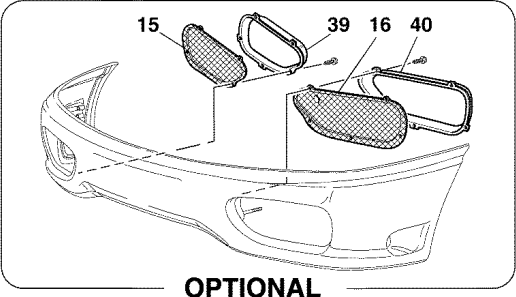

OPTIONAL

360modena - 119 - FRONT BUMPER

1	64861610	1	FRONT BUMPER -Without lightwashers- -Not for USA and CDN-
1	65005310	1	FRONT BUMPER -Without lightwashers- -Valid for USA and CDN-
1	65580710	1	FRONT BUMPER -With lightwashers- -Not for USA and CDN-
1	65581110	1	FRONT BUMPER -With lightwashers- -Valid for USA and CDN-
2	65856500	1	RUBBER PROFILE
3	62126500	2	BUMPER LATERAL FIXING BRACKET
4	62128200	2	EXTERNAL SMALL BLOCK
5	62128300	2	INTERNAL SMALL BLOCK
6	11307021	2	SCREW
7	12646801	4	WASHER
8	127497	2	WASHER
9	104114	2	NUT
10	62126600	2	PLATE
11	104030	4	NUT
12	65311700	4	SPACER PLATE -Not for USA and CDN-
13	104114	4	NUT
14	12646801	8	WASHER
15	65871000	1	R.H. FRONT BUMPER GRILL
15	63330200	1	R.H. FRONT BUMPER GRILL -OPTIONAL-
16	65871100	1	L.H. FRONT BUMPER GRILL
16	63330300	1	L.H. FRONT BUMPER GRILL -OPTIONAL-
17	16084304	10	SCREW
18	65871300	2	GASKET -Valid till stock exhaustion-
19	65870800	1	R.H. AIR INLET
20	65870900	1	L.H. AIR INLET
21	64686900	8	SCREW
22	12644424	8	WASHER
23	65714200	1	R.H. REAR GASKET -Valid till stock exhaustion-
23	65973200	1	R.H. REAR GASKET -Valid after stock exhaustion of 65714200-
24	65892600	4	SPACER PLATE -Valid for USA and CDN-
24	65899600	4	SPACER PLATE -Possible fitting- -Valid for USA and CDN-
25	64875500	2	PAD -Valid for USA and CDN-
26	65537700	2	SIDE PAD -Valid for USA and CDN-
27	16287224	2	SCREW -Valid for USA and CDN-
28	65921200	-	SPACER -Possible fitting-
29	65311800	1	TOW HOOK BRACKET
30	65802300	2	SPACER
31	16297824	2	SCREW
32	65886300	1	FRONT PLATE FRAME -Valid for USA and CDN-
33	16084370	4	SCREW -Valid for USA and CDN-
34	14201980	2	BLOCK -Valid for USA and CDN-
35	14295696	4	RIVET -Valid for USA and CDN-
36	65537800	2	SPACER FOR WICK -Valid for USA and CDN-