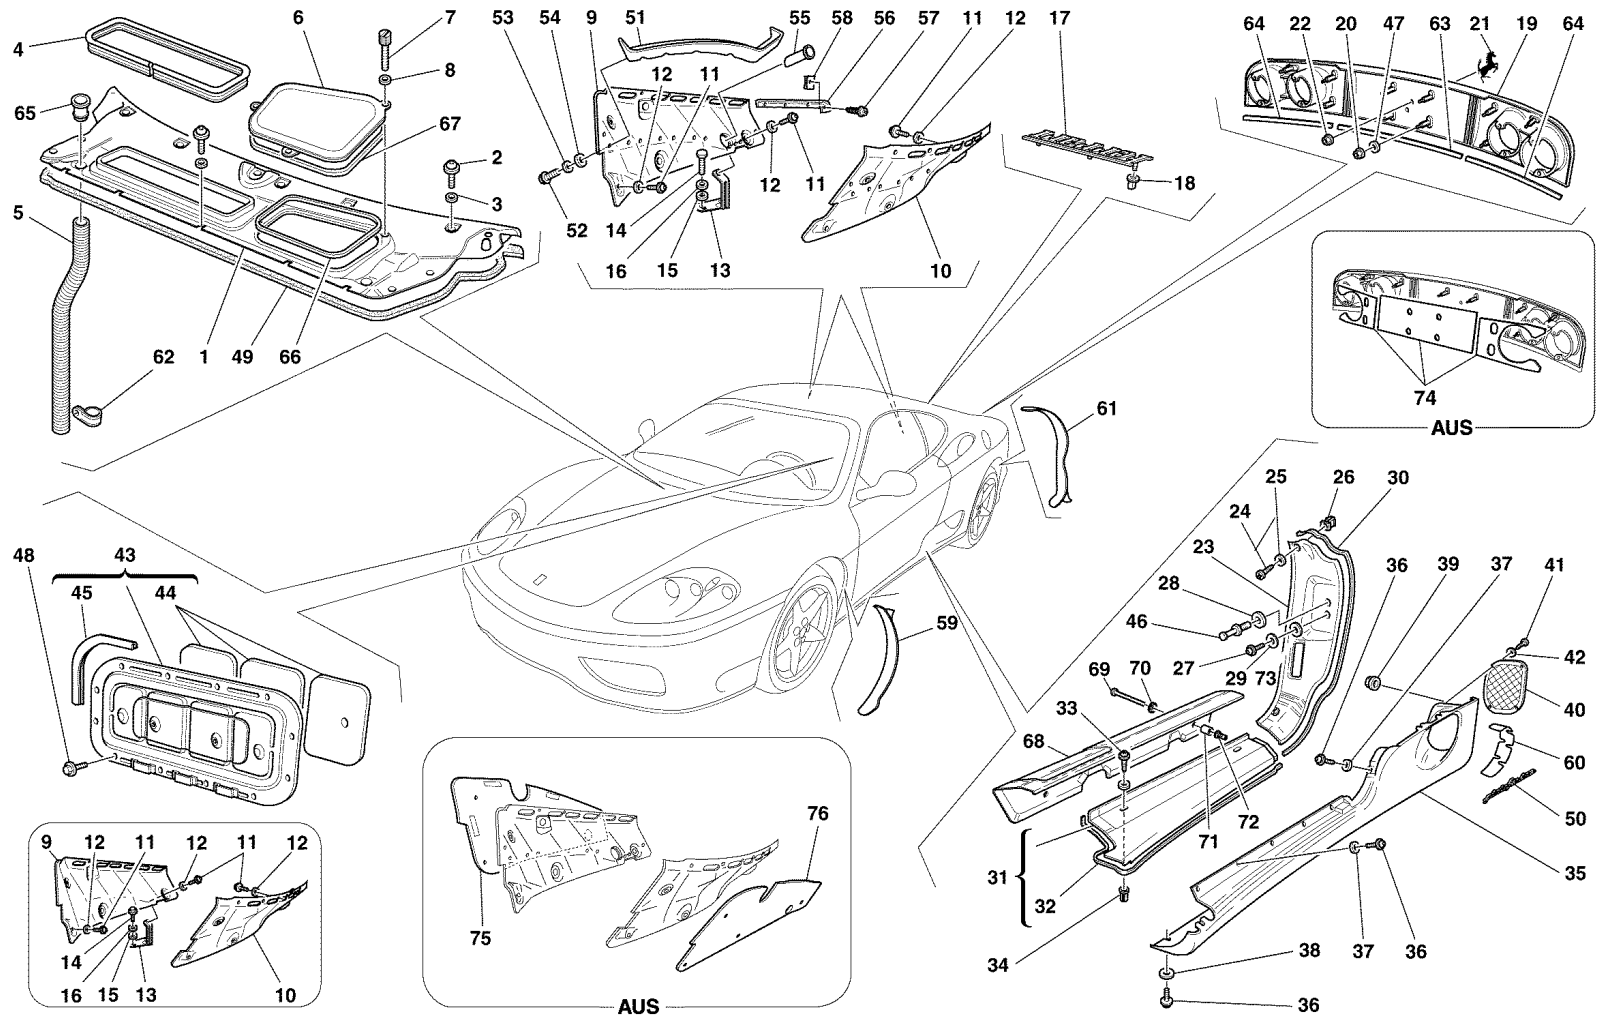

360modena - 133 - SHIELDS - OUTSIDE FINISHING

1	65544100	1	WINDSHIELD PLATE -Not for GD-
1	65875200	1	WINDSHIELD PLATE -Valid for GD-
2	64830600	9	SCREW
3	65545900	10	WASHER
4	65750900	1	GASKET
5	65992600	2	WATER EXHAUST TUBE
6	65064300	1	OIL TANK COMPARTMENT COVER -Not for GD-
6	65875400	1	OIL TANK COMPARTMENT COVER -Valid for GD-
7	65750300	3	THREADED PIN
8	14496478	3	WASHER
9	65889600	1	R.H. PANEL -Valid till Ass. Nr. 34276-
9	65977300	1	R.H. PANEL -Valid from Ass. Nr. 34277-
10	65889700	1	L.H. PANEL -Valid till Ass. Nr. 34276-
10	65977400	1	L.H. PANEL -Valid from Ass. Nr. 34277-
11	168133	16	SCREW
12	12624178	16	WASHER
13	65843800	1	R.H. FIXING BRACKET -Valid till Ass. Nr. 34276-
13	65978700	1	R.H. FIXING BRACKET -Valid from Ass. Nr. 34277 and till Ass. Nr. 37219-
13	65991500	1	R.H. FIXING BRACKET -Valid from Ass. Nr. 37220-
13	65844000	1	L.H. FIXING BRACKET -Valid till Ass. Nr. 34276-
13	65978800	1	L.H. FIXING BRACKET -Valid from Ass. Nr. 34277 and till Ass. Nr. 37219-
13	65991800	1	L.H. FIXING BRACKET -Valid from Ass. Nr. 37220-
14	16043624	2	R.H. SIDE SCREW
14	10902474	2	L.H. SIDE SCREW
15	12638524	2	R.H. SIDE WASHER
15	12601274	2	L.H. SIDE WASHER
16	11220079	2	R.H. SIDE WASHER
17	61025000	1	"FERRARI" MARK
18	60324506	2	SAFETY CLIP
19	65001510	1	COMPLETE REAR SIDE COVERING
19	65919700	1	DRILLED COMPLETE REAR SIDE COVERING -OPTIONAL-
20	14059211	12	NUT
21	64865600	1	CAVALLINO RAMPANTE
22	14084011	2	NUT
23	64858900	1	L.H. STRIP COVER -Not for GD-
23	65536500	1	L.H. STRIP COVER -Valid for GD-
23	64858800	1	R.H. STRIP COVER -Not for GD-
23	65536600	1	R.H. STRIP COVER -Valid for GD-
24	15688175	4	SCREW
25	12637878	4	WASHER
26	14201980	4	BLOCK
27	62940900	2	SCREW
28	66751900	2	WASHER
29	12648978	2	WASHER
30	64859000	2	RUBBER PROFILE