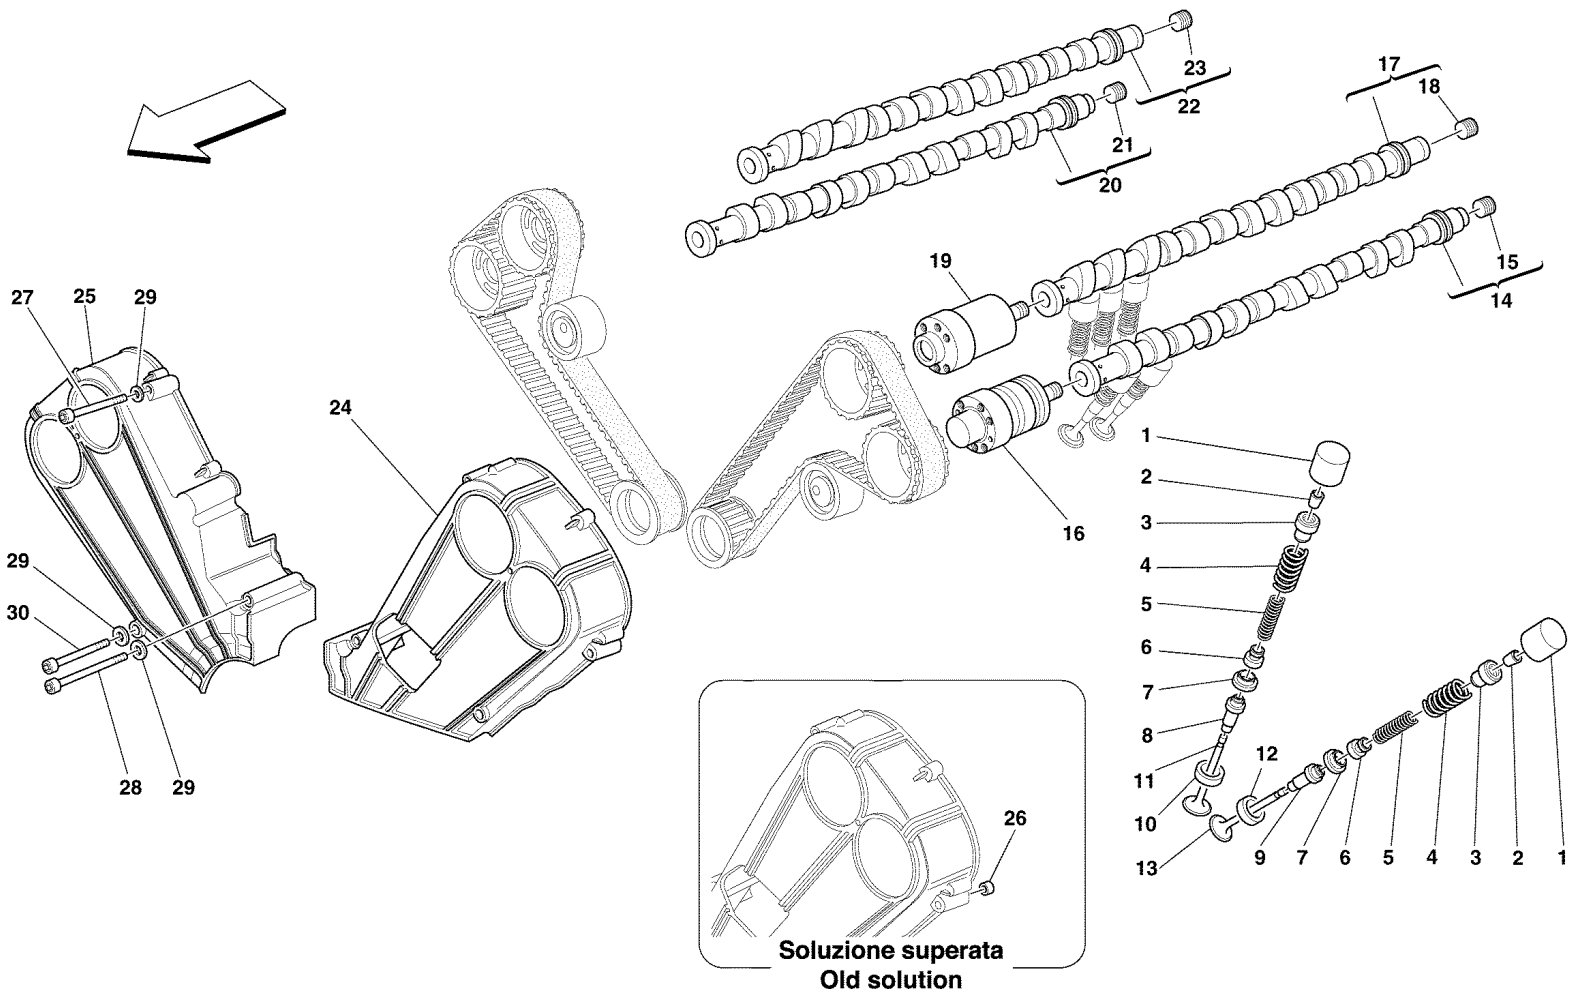

360modena - 5 - TIMING - TAPPETS AND SHIELDS

1	149750	40	TAPPET FOR VALVE CONTROL -Valid till stock exhaustion-
1	195017	40	TAPPET FOR VALVE CONTROL -Valid after stock exhaustion of 149750-
2	157986	80	COTTER FOR VALVE SPRING
3	157989	40	UPPER CUP
4	149888	40	OUTER SPRING FOR VALVE RETURN
4	180192	40	-Not as spare part replaced by 180192- OUTER SPRING FOR VALVE RETURN
5	149889	40	-Replaces 149888- INNER SPRING FOR VALVE RETURN
5	180208	40	-Not as spare part replaced by 180208- INNER SPRING FOR VALVE RETURN
6	148153	40	-Replaces 149889- OIL RING
7	172466	40	LOWER CUP
7	180360	40	LOWER CUP -OVERSIZED-
8	172328	24	INTAKE VALVE GUIDE
8	172452	24	INTAKE VALVE GUIDE -OVERSIZED-
9	172329	16	EXHAUST VALVE GUIDE
9	172453	16	EXHAUST VALVE GUIDE -OVERSIZED-
10	179281	24	INTAKE VALVE SEAT
11	175157	24	INTAKE VALVE
12	173433	16	EXHAUST VALVE SEAT
13	157988	16	EXHAUST VALVE
14	180191	1	COMPLETE L.H. EXHAUST CAM SHAFT -Valid till stock exhaustion-
14	206081	1	COMPLETE L.H. EXHAUST CAM SHAFT
15	10269550	1	THREADED PLUG
16	169447	2	EXHAUST PHASE VARIATOR -Not as spare part- -Replaced by 190042-
16	190042	2	EXHAUST PHASE VARIATOR
17	180190	1	COMPLETE L.H. INDUCTION DISTRIBUTION CAM SHAFT -Valid till stock exhaustion-
17	206080	1	COMPLETE L.H. INDUCTION DISTRIBUTION CAM SHAFT
18	10269550	1	THREADED PLUG
19	176101	2	BUSHING
20	176757	1	COMPLETE R.H. EXHAUST CAM SHAFT -Valid till stock exhaustion-
20	206079	1	COMPLETE R.H. EXHAUST CAM SHAFT
21	10269550	1	THREADED PLUG
22	176266	1	COMPLETE R.H. INDUCTION DISTRIBUTION CAM SHAFT -Valid till stock exhaustion-
22	206078	1	COMPLETE R.H. INDUCTION DISTRIBUTION CAM SHAFT
23	10269550	1	THREADED PLUG
24	178446	1	L.H. COVER -Not as spare part replaced by 180305-
24	180305	1	L.H. COVER -Replaces 178446-
25	169736	1	R.H. COVER
26	104339	2	SPACER
27	167266	4	SCREW
28	156839	2	SCREW
29	12604274	8	WASHER