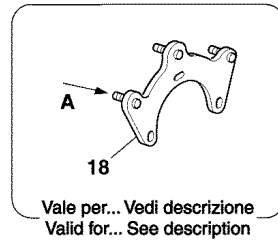

1	190005	1	COMPLETE DIFFERENTIAL
2	184998	2	ROLLER BEARING
3	185014	1	R.H. SHAFT FOR DIFFERENTIAL EXIT -Valid till gearbox Nr. 458 and from gearbox Nr. 1089- -Not as spare part- -Replaced by 199055-
3	185013	1	R.H. SHAFT FOR DIFFERENTIAL EXIT -Valid till gearbox Nr. 458 and from gearbox Nr. 1089-
3	199055	1	R.H. SHAFT FOR DIFFERENTIAL EXIT
4	182322	1	L.H. SHAFT FOR DIFFERENTIAL EXIT -Not as spare part- -Replaced by 199056-
4	199056	1	L.H. SHAFT FOR DIFFERENTIAL EXIT
5	183909	12	SCREW
6	174756	2	AXLE SHAFT -Valid till Ass. Nr. 40311-
6	183552	2	AXLE SHAFT -Valid from Ass. Nr. 40312-
7	181910	12	SCREW
8	149415	6	PLATE
9	184083	2	SHIELD FOR AXLE SHAFT PROTECTION
10	10902124	6	SCREW
11	12601274	6	WASHER
12	12639724	6	WASHER
13	70000867	2	PROTECTION REPLACEMENT SET -Gearbox side-
13	70000868	2	PROTECTION REPLACEMENT SET - Wheel side-
14	172347	4	BIG CLAMP
15	154213	4	LITTLE CLAMP
16	14048115	6	NUT
17	13540924	6	STUD
18	187648	1	R.H. BRACKET -Valid for car without holes for shield 184083- -See ref. 9-
18	187649	1	L.H. BRACKET -Valid for car without holes for shield 184083- -See ref. 9-