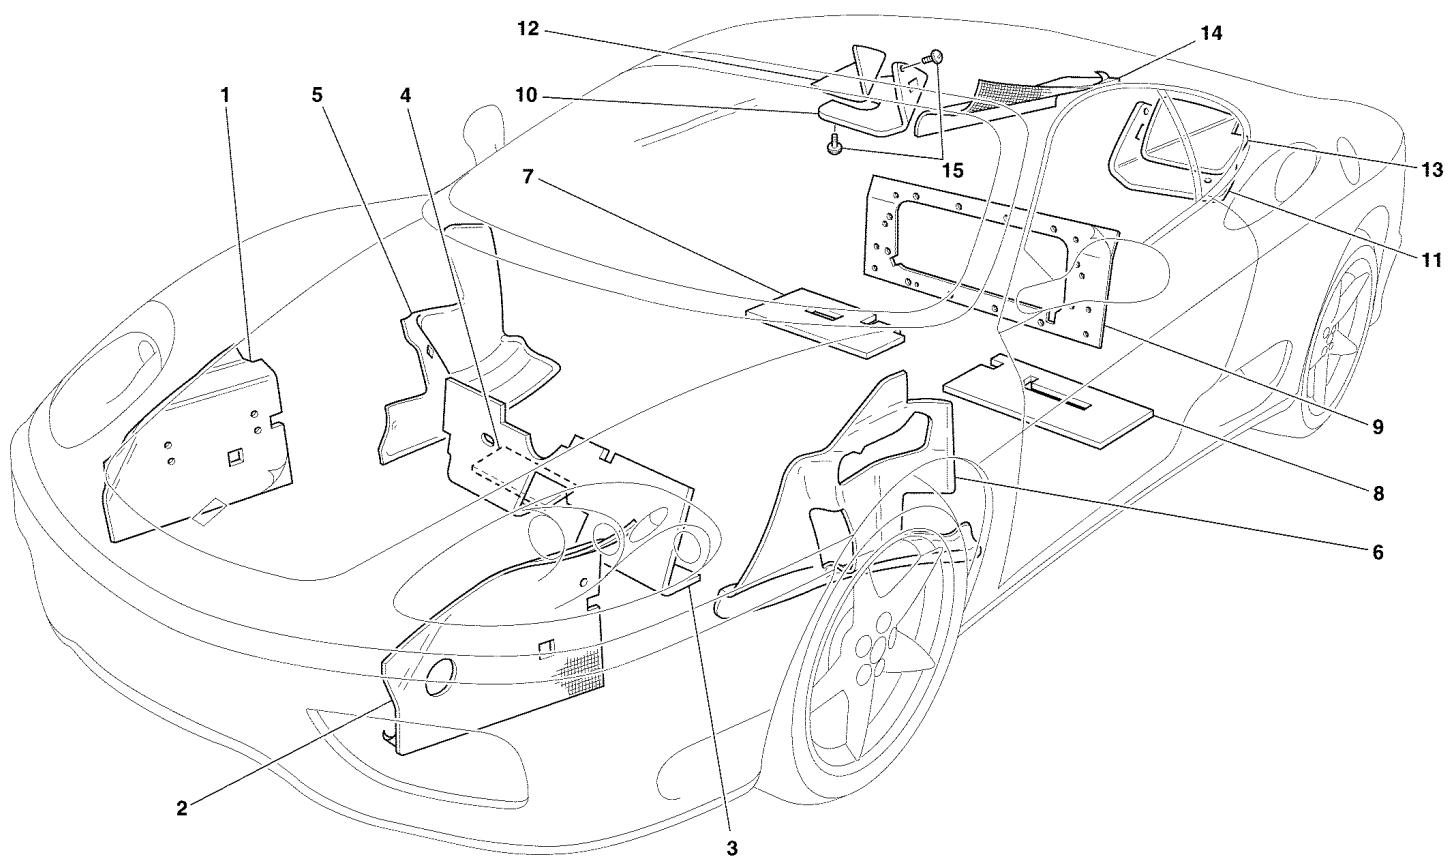

360modena - 108 - INSULATIONS

1	65774500	1	OUTER FRONT R.H. INSULATION
2	65774400	1	OUTER FRONT L.H. INSULATION
3	65524200	1	DASH PANEL SIDE INSULATION -Not for GD-
3	65856600	1	DASH PANEL SIDE INSULATION -Valid for GD-
4	65390800	1	FRONT R.H. INSULATION UNDER BATTERY
5	65302900	1	FRONT R.H. WHEELHOUSE INSULATION -Not for GD-
5	67293100	1	FRONT R.H. WHEELHOUSE INSULATION -Valid for GD-
6	65303000	1	FRONT L.H. WHEELHOUSE INSULATION -Not for GD-
6	67293200	1	FRONT L.H. WHEELHOUSE INSULATION -Valid for GD-
7	65303100	1	UPPER REAR R.H. INSULATION FOR PLATFORM
8	65303200	1	UPPER REAR L.H. INSULATION FOR PLATFORM
9	65524300	1	MOTOR COMPARTMENT REAR SIDE INSULATION
10	65840800	1	MOTOR COMPARTMENT/FUEL TANK R.H. INSULATION
11	65840700	1	MOTOR COMPARTMENT/FUEL TANK L.H. INSULATION
12	65303300	1	R.H. SMALL PLANE INSULATION
13	65303400	1	L.H. SMALL PLANE INSULATION
14	65774600	1	R.H. REAR MUDGUARD INSULATION
15	66252500	6	BUTTON