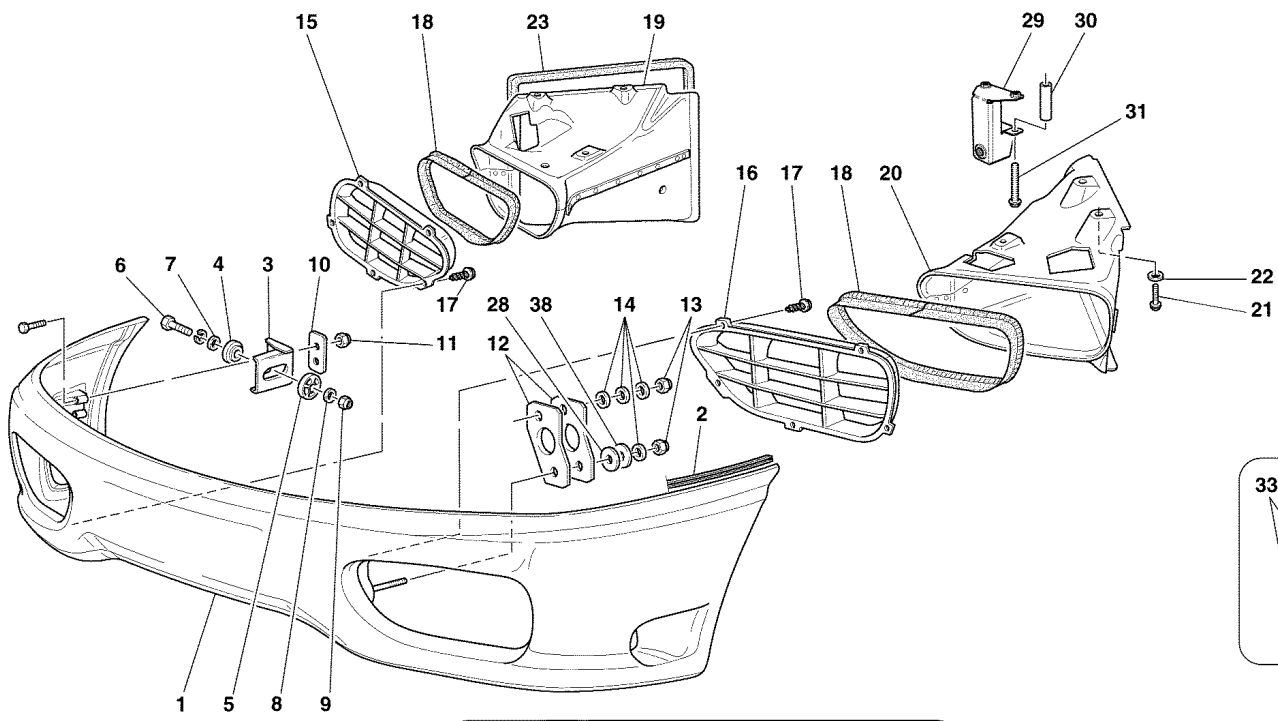

USA - CDN

OPTIONAL

Versione lavafari
Lightwashers version

360modena - 119 - FRONT BUMPER

1	64861610	1	FRONT BUMPER -Without lightwashers- -Not for USA and CDN-
1	65005310	1	FRONT BUMPER -Without lightwashers- -Valid for USA and CDN-
1	65580710	1	FRONT BUMPER -With lightwashers- -Not for USA and CDN-
1	65581110	1	FRONT BUMPER -With lightwashers- -Valid for USA and CDN-
2	65856500	1	RUBBER PROFILE
3	62126500	2	BUMPER LATERAL FIXING BRACKET
4	62128200	2	EXTERNAL SMALL BLOCK
5	62128300	2	INTERNAL SMALL BLOCK
6	11307021	2	SCREW
7	12646801	4	WASHER
8	127497	2	WASHER
9	104114	2	NUT
10	62126600	2	PLATE
11	104030	4	NUT
12	65311700	4	SPACER PLATE -Not for USA and CDN-
13	104114	4	NUT
14	12646801	8	WASHER
15	65871000	1	R.H. FRONT BUMPER GRILL
15	63330200	1	R.H. FRONT BUMPER GRILL -OPTIONAL-
16	65871100	1	L.H. FRONT BUMPER GRILL
16	63330300	1	L.H. FRONT BUMPER GRILL -OPTIONAL-
17	16084304	10	SCREW
18	65871300	2	GASKET -Valid till stock exhaustion-
19	65870800	1	R.H. AIR INLET
20	65870900	1	L.H. AIR INLET
21	64686900	8	SCREW
22	12644424	8	WASHER
23	65714200	1	R.H. REAR GASKET -Valid till stock exhaustion-
23	65973200	1	R.H. REAR GASKET -Valid after stock exhaustion of 65714200-
24	65892600	4	SPACER PLATE -Valid for USA and CDN-
24	65899600	4	SPACER PLATE -Possible fitting- -Valid for USA and CDN-
25	64875500	2	PAD -Valid for USA and CDN-
26	65537700	2	SIDE PAD -Valid for USA and CDN-
27	16287224	2	SCREW -Valid for USA and CDN-
28	65921200	-	SPACER -Possible fitting-
29	65311800	1	TOW HOOK BRACKET
30	65802300	2	SPACER
31	16297824	2	SCREW
32	65886300	1	FRONT PLATE FRAME -Valid for USA and CDN-
33	16084370	4	SCREW -Valid for USA and CDN-
34	14201980	2	BLOCK -Valid for USA and CDN-
35	14295696	4	RIVET -Valid for USA and CDN-
36	65537800	2	SPACER FOR WICK -Valid for USA and CDN-