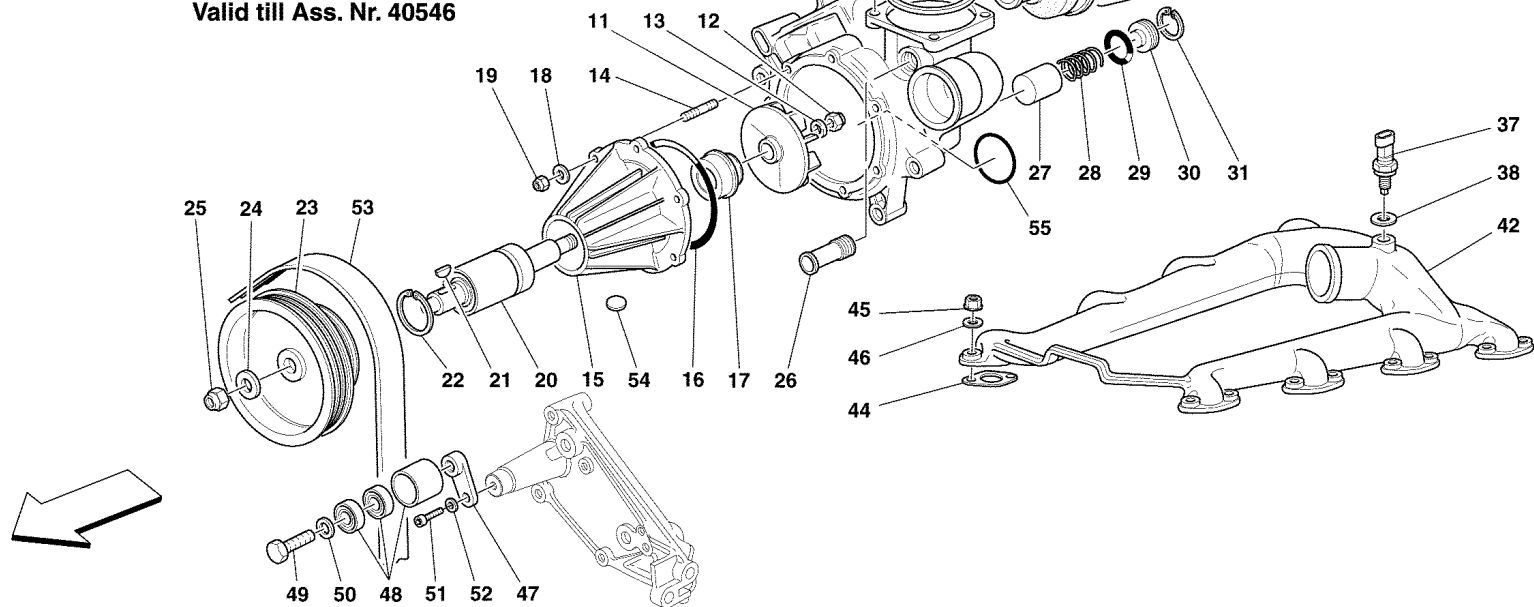

Vale fino all' Ass. Nr. 40546
Valid till Ass. Nr. 40546