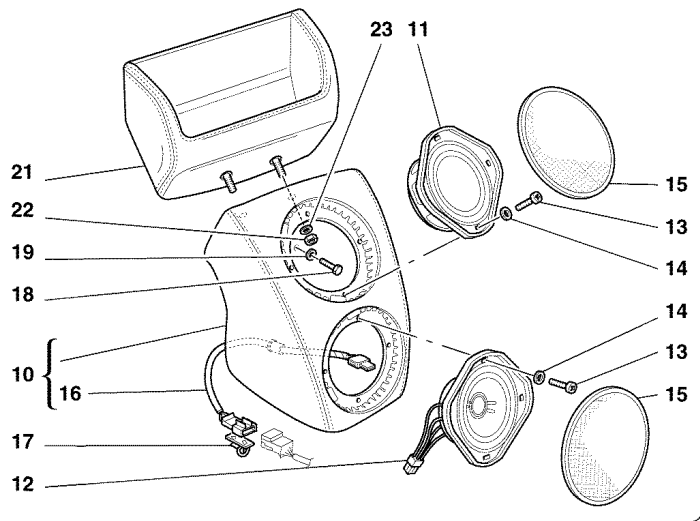

1	188606	1	AUDIO AMPLIFIER
2	667920..	1	AMPLIFIER BOX -Not as spare part for GD- -Replaced by 673700..-
2	673700..	1	AMPLIFIER BOX -Valid for GD-
3	66770800	1	BRACKET FOR FIXING AMPLIFIER
4	13273977	6	SCREW
5	14371274	2	BRACKET
6	66771400	1	LOWER GRILL FOR AMPLIFIER PROTECTION
7	66771500	1	LATERAL GRILL FOR AMPLIFIER PROTECTION
8	15538601	14	SCREW
9	13274377	1	SCREW
10	672891..	1	SUBWOOFER BOX
11	188609	1	LOUD SPEAKER SUBWOOFER WITHOUT MAGNET
12	188610	1	LOUD SPEAKER SUBWOOFER
13	13272077	8	SCREW
14	12637878	8	WASHER
15	66694500	2	LOUD SPEAKER GRILL
16	190455	1	SUBWOOWER BOX CONNECTION CABLE
17	155978	1	CLIP
18	10903421	2	SCREW
19	109483	2	WASHER
20	188611	1	AMPLIFIER CONNECTION CABLE -Not as spare part- -Replaced by 200853-
20	200853	1	AMPLIFIER CONNECTION CABLE
21	672090..	1	BOX SUBWOOFER CONTAINER
22	113647	2	NUT
23	12638124	2	WASHER

For particular colour matchings, make order by Fax or E-m@il, specifying serial number. - See "INNER TRIMS CAR CODES" table for codes of parts covered in leather or moquette.