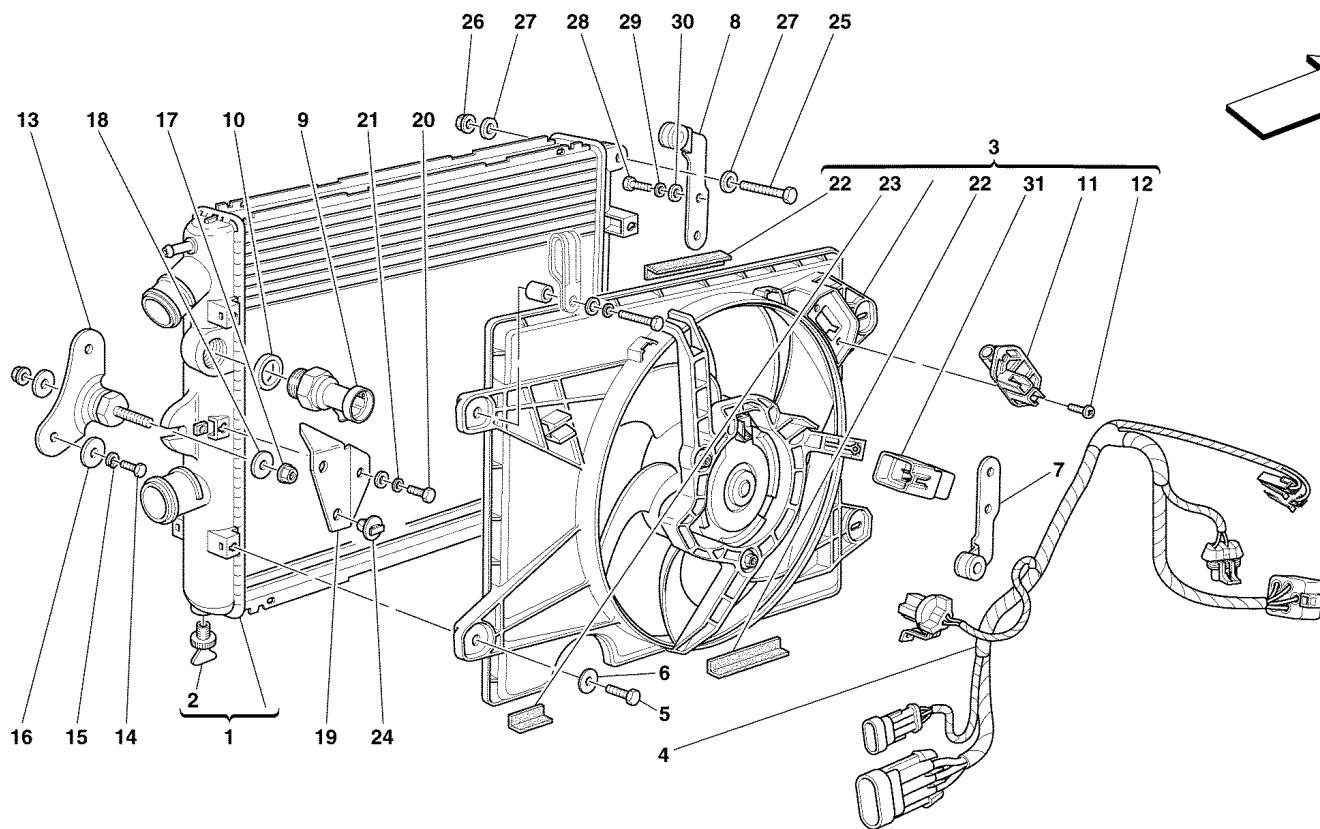

360modena - 25 - COOLING SYSTEM RADIATORS

1	172456	1	WATER R.H. RADIATOR
1	176056	1	WATER L.H. RADIATOR
2	176324	2	WATER OUTLET PLUG
3	174086	1	COMPLETE R.H. ELECTROFAN
3	177501	1	COMPLETE L.H. ELECTROFAN
4	179010	1	R.H. ELECTROFAN WIRING
5	16286024	3	SCREW
6	12647624	3	WASHER
7	179435	2	R.H. LOWER-L.H. UPPER RADIATOR SUPPORT
8	179436	2	R.H. UPPER-L.H. LOWER RADIATOR SUPPORT
9	176322	1	TEMPERATURE SWITCH
10	101508	1	GASKET
11	185543	1	RESISTOR
12	15958801	2	SCREW
13	179834	2	RADIATOR CENTRAL BRACKET
14	10902424	4	SCREW
15	106850	4	WASHER
16	12640624	4	WASHER
17	14058511	2	NUT
18	124338	2	WASHER
19	178797	1	WATER R.H. RADIATOR BRACKET
20	10902024	1	SCREW
21	14499324	1	WASHER
22	183693	4	GASKET FOR ELECTROFAN
23	183872	3	GASKET FOR ELECTROFAN
24	176062	2	SUPPORT FOR UNION
25	16044324	2	SCREW
26	14058511	2	NUT
27	12646724	4	WASHER
28	10902424	8	SCREW
29	106850	8	WASHER
30	12640624	8	WASHER
31	180026	1	30/40 A RELAY