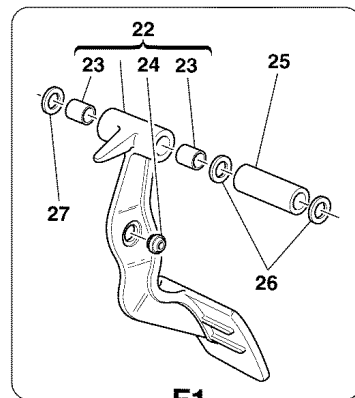

Vale fino all'Ass. Nr. 40323
Valid till Car Ass. Nr. 40323