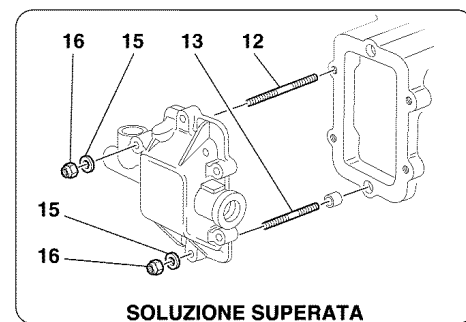

**SOLUZIONE SUPERATA
OLD SOLUTION**

1	183952	1	CONTROL ROD FOR REVERSE
2	13910470	1	FLEXIBLE PIN
3	183953	1	CONTROL FORK FOR 1st AND 2nd GEAR
4	183955	1	ROD FOR 5th AND 6th GEAR
5	183982	2	BEARING BUSH
6	184022	1	COMPLETE OUTER CONTROL -Not for F1-
7	185216	1	SCREW -Not for F1-
8	10516679	1	WASHER -Not for F1-
9	184990	1	ROD-TIP FOR GEARBOX CONTROL SHAFT -Not for F1-
10	174915	1	RING AND SCRAPER RING -Not for F1-
11	183954	1	CONTROL FORK FOR 3rd AND 4th GEAR -Not as spare part- -Replaced by 184646-
11	184646	1	CONTROL FORK FOR 3rd AND 4th GEAR
12	11501424	1	STUD -Not for F1-
13	11500724	5	STUD -Not for F1-
14	145992	2	CENTERING DOWEL -Not for F1-
15	11194377	6	WASHER -Not for F1-
16	15896211	6	NUT -Not for F1-
17	16286721	1	SCREW -Not for F1-
18	16286321	5	SCREW -Not for F1-