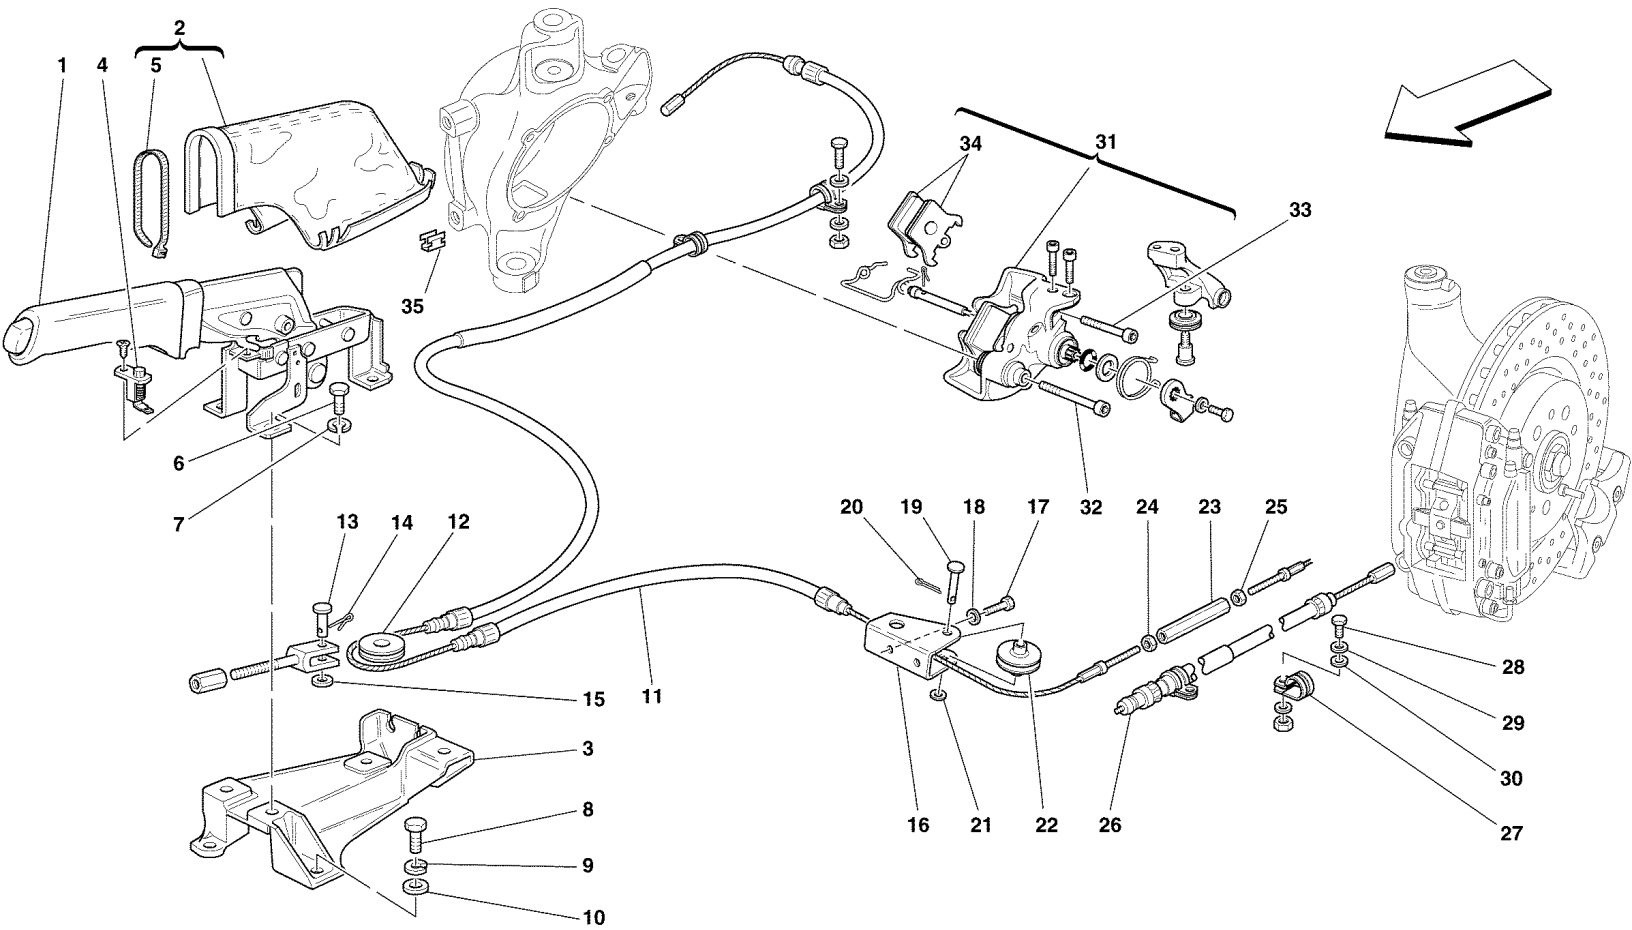

360modena - 45 - HAND-BRAKE CONTROL

360modena - 45 - HAND-BRAKE CONTROL

1	173526	1	HAND BRAKE LEVER
2	659337..	1	LINING
3	173401	1	LEVER FOR SHAFT FIXING
4	176118	1	MICRO-SWITCH
5	145854	3	CLAMP
6	16043224	3	SCREW
7	127496	3	WASHER
8	16043534	3	SCREW
			-Not as spare part-
			-Replaced by 16043434-
8	16043434	3	SCREW
9	127496	3	WASHER
10	14496524	3	WASHER
11	179293	1	R.H. REAR CABLE
12	122091	1	PULLEY FOR CABLE
13	10050814	1	PIVOT
14	10734201	1	SPLIT PIN
			-Not as spare part-
			-Replaced by 10734208-
14	10734208	1	SPLIT PIN
15	14496524	1	WASHER
16	176245	1	BRACKET FOR CABLE FIXING
17	10902024	2	SCREW
18	12605374	2	WASHER
19	10041214	1	PIVOT
20	10734201	1	SPLIT PIN
			-Not as spare part-
			-Replaced by 10734208-
20	10734208	1	SPLIT PIN
21	14496524	1	WASHER
22	176261	1	PULLEY FOR CABLE
23	10091014	1	ADJUSTMENT SLEEVE
24	10725914	1	NUT
25	10727314	1	NUT
26	179292	1	L.H. REAR CABLE
27	10441390	5	BRACKET WITH SHEATH
28	10902224	3	SCREW
29	12605374	3	WASHER
30	12644424	3	WASHER
31	175921	1	R.H. CALIPER FOR HAND BRAKE
31	175922	1	L.H. CALIPER FOR HAND BRAKE
32	14308424	1	SCREW
33	14308924	1	SCREW
34	70000937	1	KIT OF HAND BRAKES PADS WITH SPRING
35	65934100	5	FIXING CLIP

For particular colour matchings, make order by Fax or E-m@il, specifying serial number. - See "INNER TRIMS CAR CODES" table for codes of parts covered in leather or moquette.