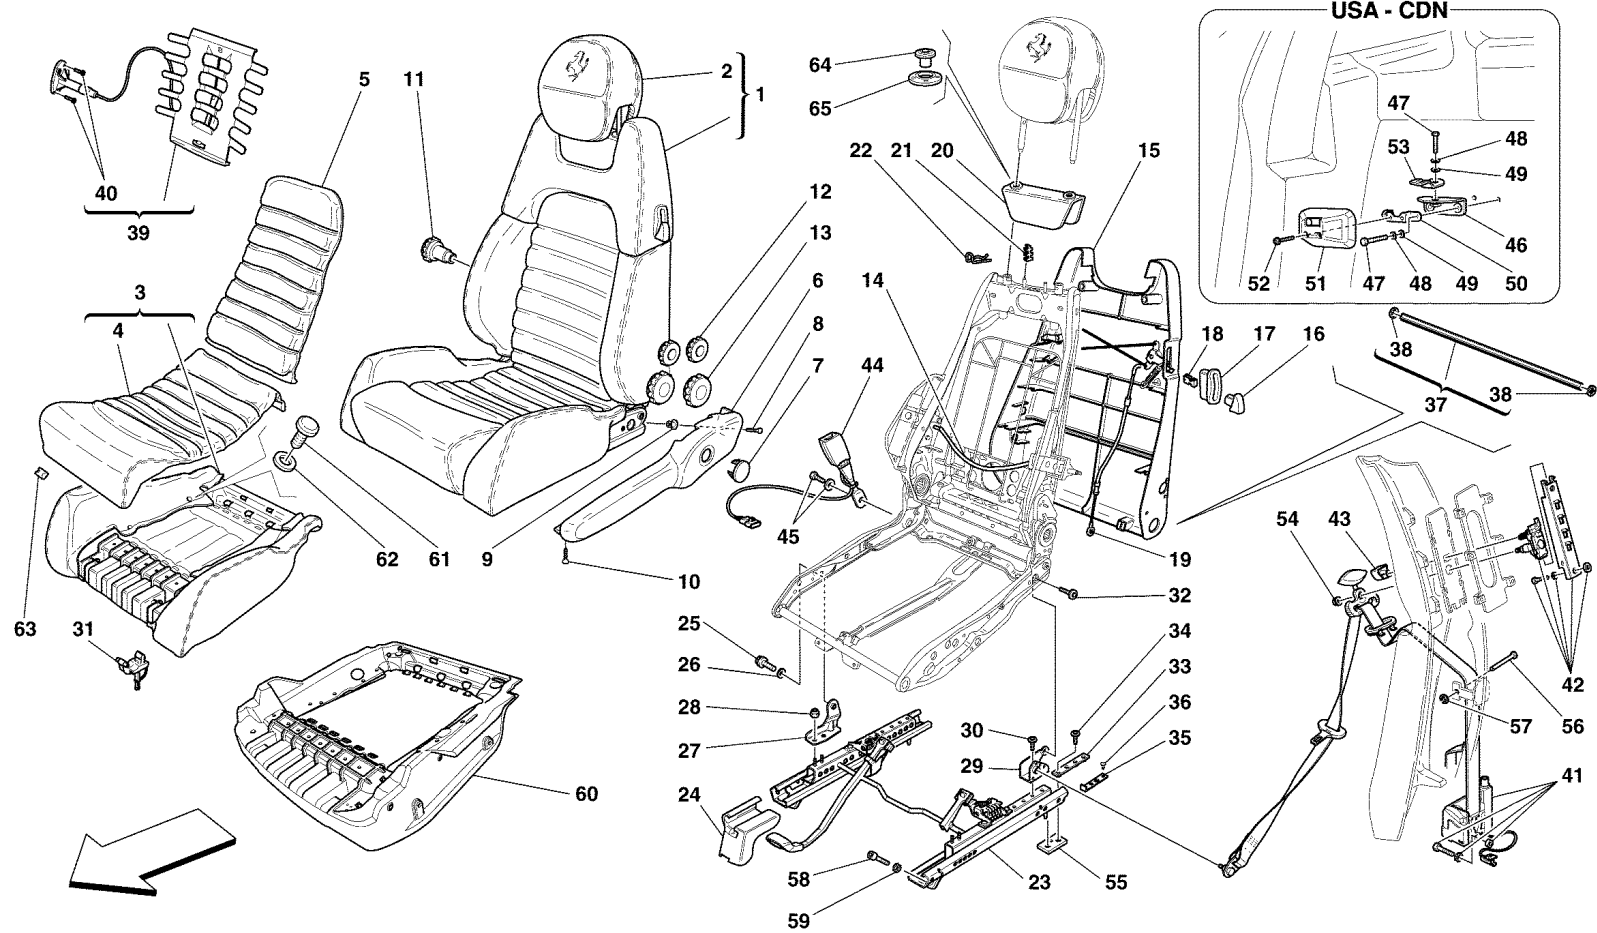

360modena - 122 - MANUAL SEAT - SAFETY BELTS

1	655012..	1	COMPLETE PILOT SEAT MANUAL -Not for GD-
1	659356..	1	COMPLETE PILOT SEAT MANUAL -Not for GD- -DAYTONA- -Optional-
1	658445..	1	COMPLETE PILOT SEAT MANUAL -Valid for GD-
1	659458..	1	COMPLETE PILOT SEAT MANUAL -Valid for GD- -DAYTONA- -Optional-
1	655011..	1	COMPLETE PASSENGER SEAT MANUAL -Not for GD- -With adjusting lombar-
1	664820..	1	COMPLETE PASSENGER SEAT MANUAL -Not for GD- -Without lombar adjusting-
1	664822..	1	COMPLETE PASSENGER SEAT MANUAL -Not for GD- -DAYTONA- -Optional-
1	658444..	1	COMPLETE PASSENGER SEAT MANUAL -Valid for GD- -With adjusting lombar-
1	664824..	1	COMPLETE PASSENGER SEAT MANUAL -Valid for GD- -Without lombar adjusting-
1	664827..	1	COMPLETE PASSENGER SEAT MANUAL -Valid for GD- -DAYTONA- -Optional-
1	663262..	2	SEAT BACK LINING
2	659734..	2	COMPLETE HEAD-REST
3	663258..	2	COMPLETE CUSHION
3	674114..	2	COMPLETE CUSHION -DAYTONA- -Optional-
3	671103..	2	L.H. LATERAL CUSHION LINING
3	671105..	2	R.H. LATERAL CUSHION LINING-
4	663257..	2	CENTRAL CUSHION
4	672591..	2	CENTRAL CUSHION -DAYTONA- -Optional-
5	663259..	2	CENTRAL SEAT BACK
5	672592..	2	CENTRAL SEAT BACK -DAYTONA- -Optional-
6	663251..	1	L.H. OUTER COVER SEAT
6	663250..	1	R.H. OUTER COVER SEAT
7	663249..	2	COMPLETE PLUG
8	66370500	2	SCREW
9	66325200	2	NUT SCREW
10	66370600	2	SCREW
11	66325600	2	SIDE ADJUSTING KNOB
12	66325500	2	LUMBAR ADJUSTING KNOB
13	66325300	2	SEAT BACK ADJUSTING KNOB
14	66326000	2	SEAT BACK SIDE BOWDEN CABLE