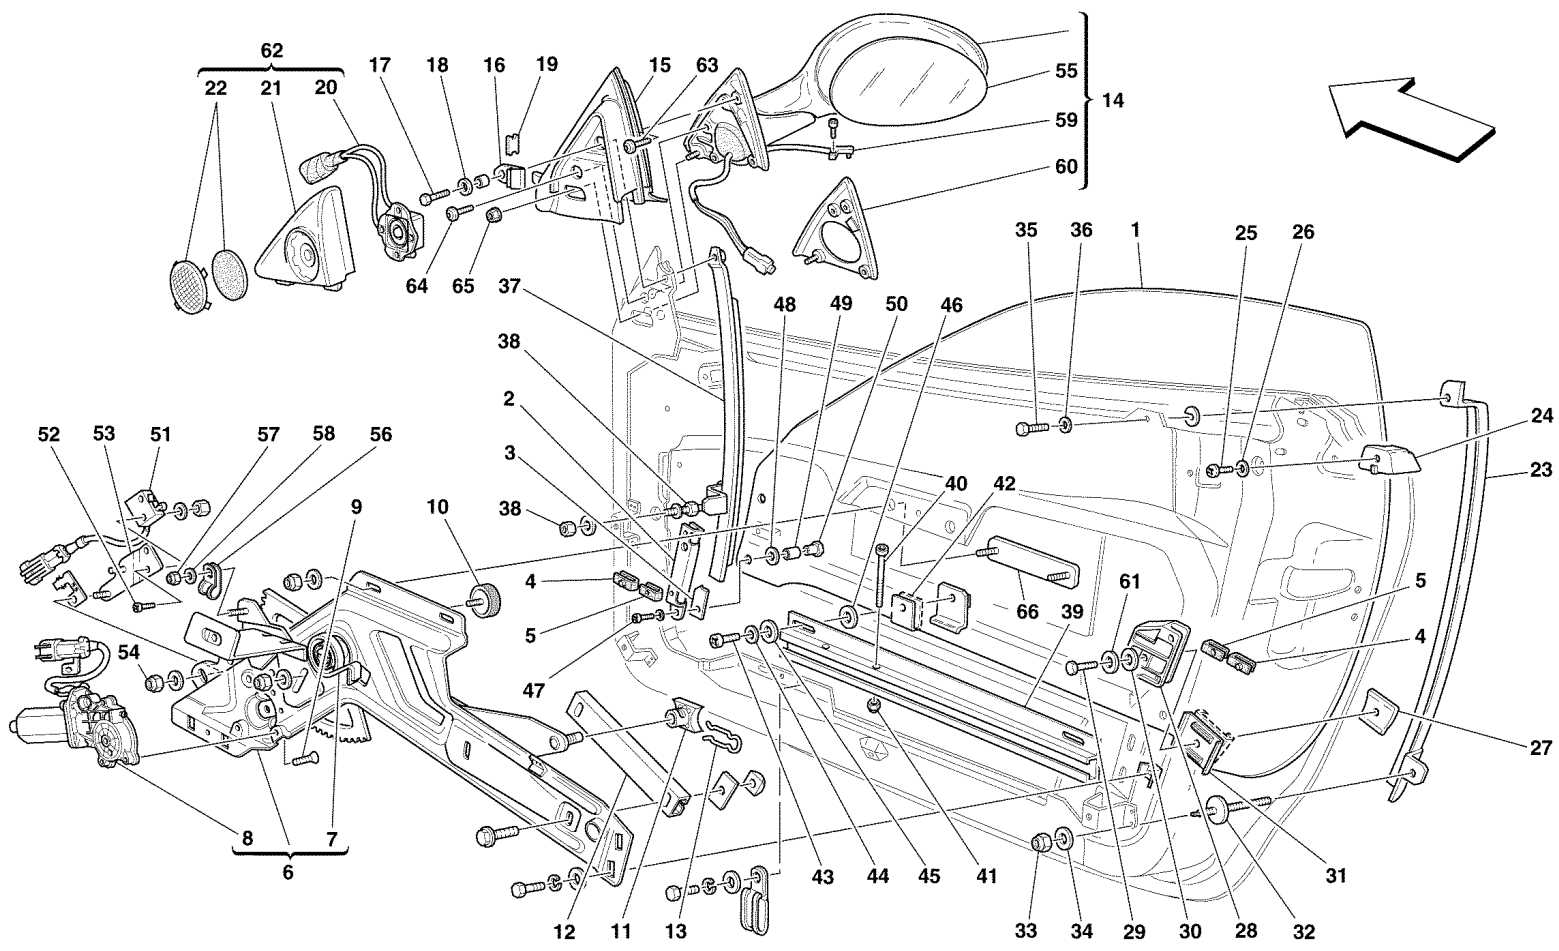

360modena - 118 - DOORS - POWER WINDOW AND REARVIEW MIRROR

1	65949200	1	R.H. DOOR GLASS
1	65949300	1	L.H. DOOR GLASS
2	63768100	1	R.H. GUIDE SHOE
2	63768200	1	L.H. GUIDE SHOE
3	63486900	2	GASKET
4	63767900	8	CLIP
5	63890100	8	GASKET
6	65133200	1	COMPLETE R.H. DEVICE FOR GLASS LIFT -Valid till Ass. Nr. 35720-
6	65819400	1	COMPLETE R.H. DEVICE FOR GLASS LIFT -Valid from Ass. Nr. 35721 till Ass. Nr.52139-
6	67904200	1	COMPLETE R.H. DEVICE FOR GLASS LIFT -Valid from Ass. Nr. 52140-
6	65133300	1	COMPLETE L.H. DEVICE FOR GLASS LIFT -Valid till Ass. Nr. 35720-
6	65819500	1	COMPLETE L.H. DEVICE FOR GLASS LIFT -Valid from Ass. Nr. 35721 till Ass. Nr.52139-
6	67904100	1	COMPLETE L.H. DEVICE FOR GLASS LIFT -Valid from Ass. Nr. 52140-
7	63896300	2	HELICOIDAL SPRING -Valid till Ass. Nr. 35720-
7	65826900	2	HELICOIDAL SPRING -Valid from Ass. Nr. 35721-
8	63211800	1	R.H. GLASS LIFTING MOTOR -Valid till Ass. Nr. 35720-
8	65819600	1	R.H. GLASS LIFTING MOTOR -Valid from Ass. Nr. 35721-
8	63211900	1	L.H. GLASS LIFTING MOTOR -Valid till Ass. Nr. 35720-
8	65819700	1	L.H. GLASS LIFTING MOTOR -Valid from Ass. Nr. 35721-
9	15917904	8	SCREW
10	65100400	2	STOP BUFFER -Valid till Ass. Nr. 35720-
10	65827200	2	STOP BUFFER -Valid from Ass. Nr. 35721-
11	64081100	6	SMALL BLOCK
12	63205200	2	GUIDE -Valid till Ass. Nr. 35720-
12	65816700	2	GUIDE -Valid from Ass. Nr. 35721-
13	64081200	6	CLIP
14	65731910	1	COMPLETE R.H. OUTER REAR VIEW MIRROR -Not for USA, CDN and GD-
14	65732010	1	COMPLETE R.H. OUTER REAR VIEW MIRROR -Valid for USA and CDN-
14	65732110	1	COMPLETE R.H. OUTER REAR VIEW MIRROR -Valid for GD-
14	65731810	1	COMPLETE L.H. OUTER REAR VIEW MIRROR -Not for GD-
14	65732210	1	COMPLETE L.H. OUTER REAR VIEW MIRROR -Valid for GD-
15	65226000	1	R.H. OUTER MIRROR GASKET
15	65226100	1	L.H. OUTER MIRROR GASKET
16	65065700	2	CLIP BODY
17	10902224	2	SCREW
18	12643778	2	WASHER