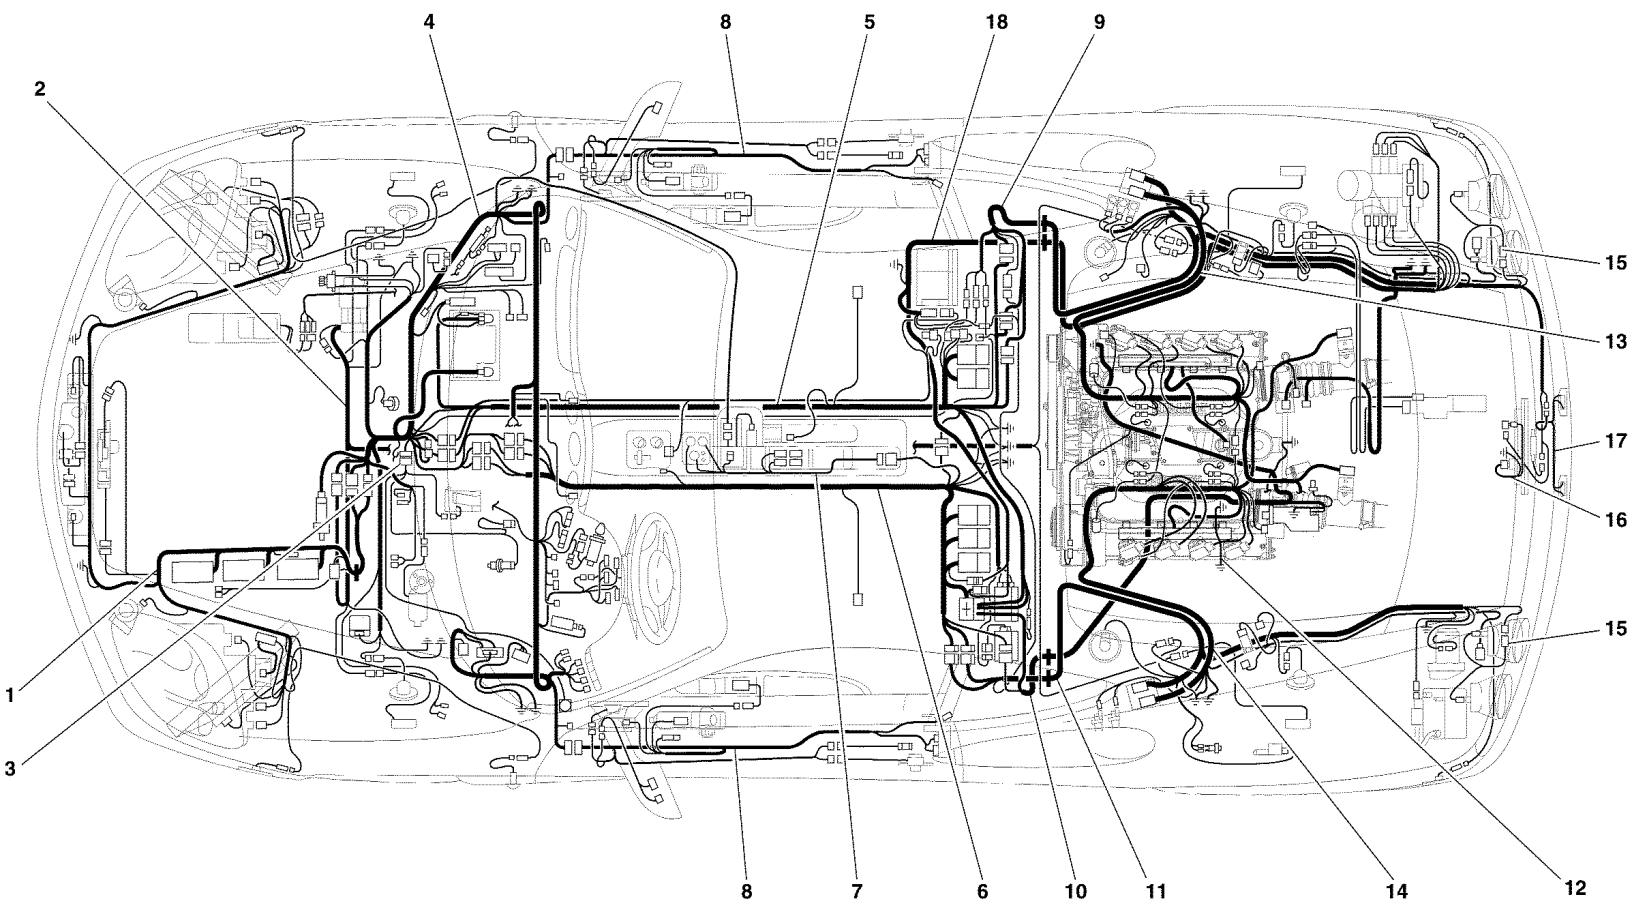

1	178346	1	FRONT PART CONNECTING CABLES -Valid till Ass. Nr. 37238-
1	183347	1	FRONT PART CONNECTING CABLES -Valid from Ass. Nr. 37239 and till Ass. Nr. 43231-
1	190047	1	FRONT PART CONNECTING CABLES -Valid from Ass. Nr. 43232 till Ass. Nr. 46967-
1	195354	1	FRONT PART CONNECTING CABLES -Valid from Ass. Nr. 46968- -Not as spare part- -Replaced by 200828-
1	200828	1	FRONT PART CONNECTING CABLES -Valid from Ass. Nr. 46968-
2	178310	1	ABS/ASR INSTALLATION CONNECTING CABLES -Not for GD- -Not as spare part- -Replaced by 200827-
2	200827	1	ABS/ASR INSTALLATION CONNECTING CABLES -Not for GD-
2	177243	1	ABS/ASR INSTALLATION CONNECTING CABLES -Valid for GD- -Not as spare part- -Replaced by 200826-
2	200826	1	ABS/ASR INSTALLATION CONNECTING CABLES -Valid for GD-
3	172887	1	PEDAL DEVICE CONNECTING CABLES -Not for GD- -Not for USA MY 2000,2001,2002,2003,2004 and CDN MY 2000,2001,2002,2003,2004- -Valid till Ass. Nr. 38395 not for F1- -Valid till Ass. Nr. 36994 for F1-
3	183686	1	PEDAL DEVICE CONNECTING CABLES -Not for GD- -Valid for USA MY 2000,2001,2002,2003,2004 and CDN MY 2000,2001,2002,2003,2004- -Not for USA MY 2000, '01, '02,'03,'04 and CDN MY 2000, '01,'02,'03,'04 from Ass. Nr. 38396 not for F1 and from Ass. Nr. 36995 for F1- -Not as spare part- -Replaced by 200838-
3	200838	1	PEDAL DEVICE CONNECTING CABLES -Not for GD- -Valid for USA MY 2000,2001,2002,2003,2004 and CDN MY 2000,2001,2002,2003,2004- -Not for USA MY 2000, '01, '02,'03,'04 and CDN MY 2000, '01,'02,'03,'04 from Ass. Nr. 38396 not for F1 and from Ass. Nr. 36995 for F1-
4	177911	1	DASHBOARD CONNECTION CABLES -Valid till Ass. Nr. 34124- -Not for GD- -Not for USA MY 2000,2001,2002,2003,2004 and CDN MY 2000,2001,2002,2003,2004-
4	180206	1	DASHBOARD CONNECTION CABLES -Valid from Ass. Nr. 34125 and till Ass. Nr. 36994- -Not for GD- -Not for USA MY 2000,2001,2002,2003,2004 and CDN MY 2000,2001,2002,2003,2004-
4	179194	1	DASHBOARD CONNECTION CABLES -Valid from Ass. Nr. 36995 and till Ass. Nr. 41813- -Not for GD- -Valid for USA MY 2000,2001,2002,2003,2004 and CDN MY 2000,2001,2002,2003,2004-
4	188897	1	DASHBOARD CONNECTION CABLES -Valid from Ass. Nr. 41814 till Ass. Nr. 46967- -Not for GD- -Valid for USA MY 2000,2001,2002,2003,2004