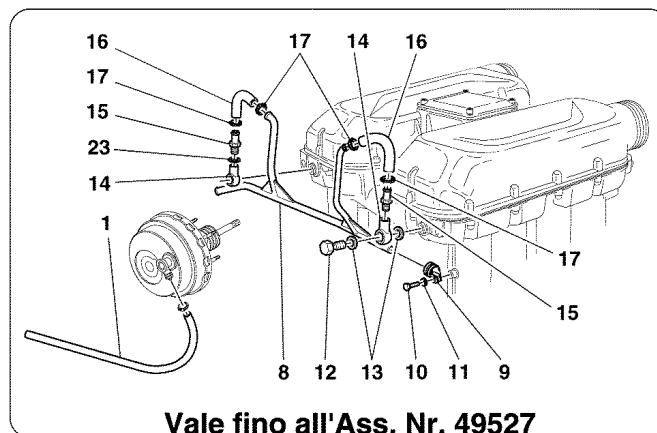

**Vale fino all'Ass. Nr. 49527
Valid till Ass. Nr. 49527**