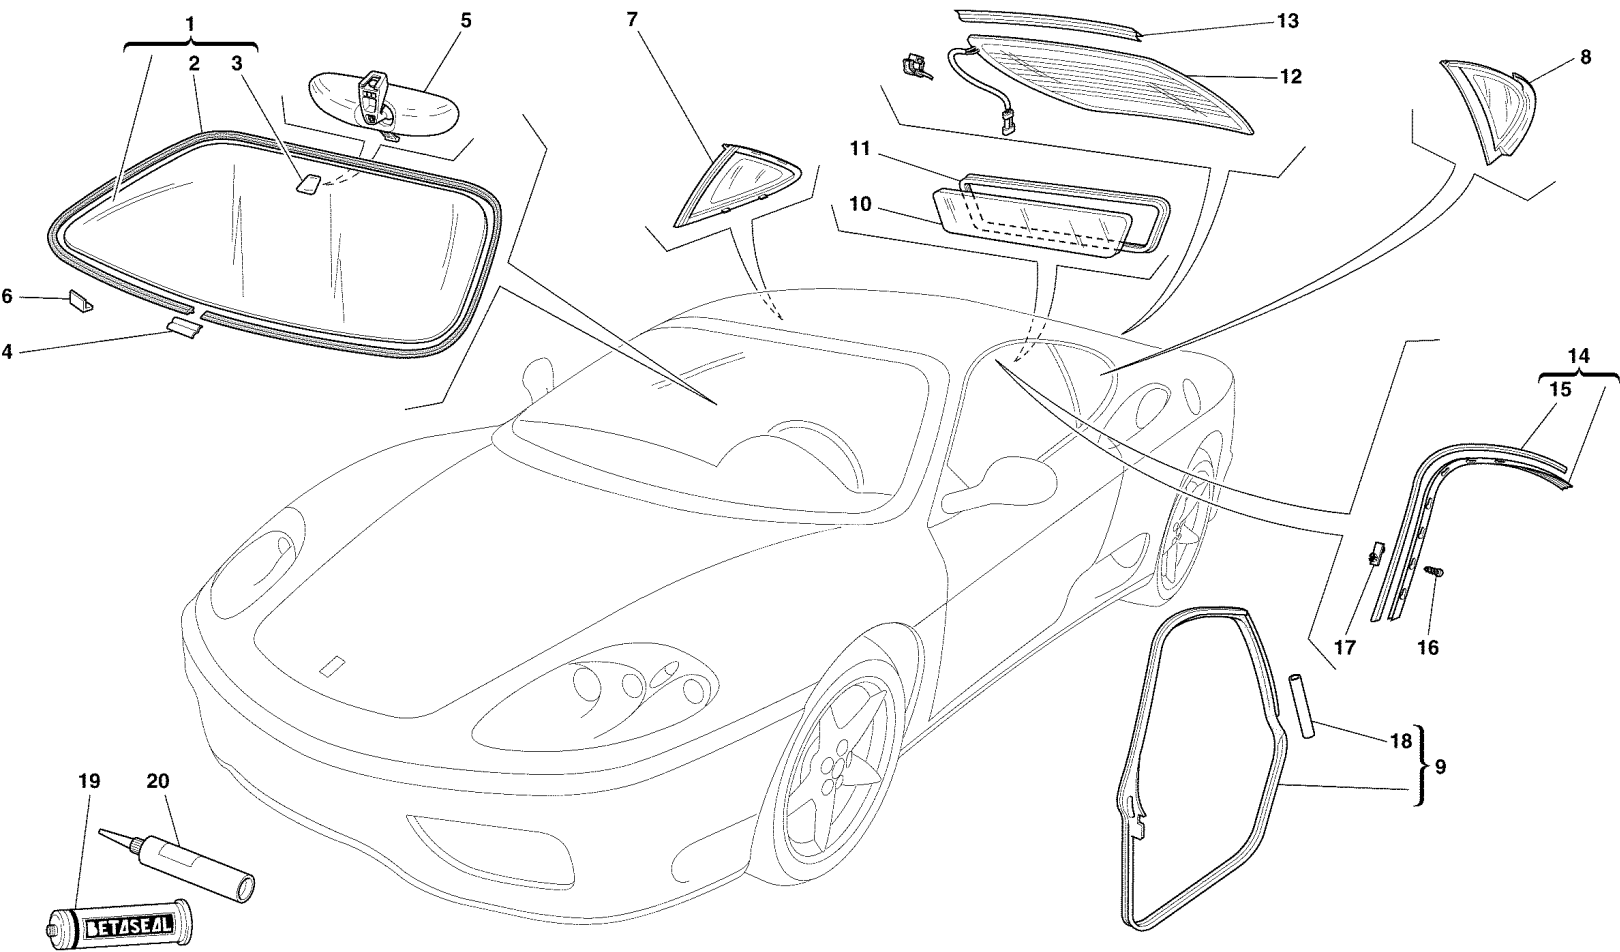

360modena - 121 - GLASSES AND GASKETS

1	63353800	1	COMPLETE WINDSCREEN GLASS
2	65305700	1	OUTER GASKET
3	65695500	1	BAR
4	65625100	1	JOINT COVERING
5	65547300	1	INNER REAR VIEW MIRROR
6	65808700	6	COMPLETE SPACER
7	64018900	1	R.H. REAR SIDE GLASS -With gaskets-
8	64019000	1	L.H. REAR SIDE GLASS -With gaskets-
9	63355100	1	COMPLETE L.H. GASKET -Not as spare part- -Replaced by 66396400-
9	66396400	1	COMPLETE L.H. GASKET
9	63355000	1	COMPLETE R.H. GASKET -Not as spare part- -Replaced by 66396300-
9	66396300	1	COMPLETE R.H. GASKET
10	65833800	1	REAR-WINDOW GLASS
11	63354600	1	REAR WINDOW GASKET
12	63330700	1	GLASS FOR REAR HOOD BONNET
13	65713700	1	UPPER GASKET
14	65525300	1	COMPLETE L.H. MOULDING
14	65525200	1	COMPLETE R.H. MOULDING
15	65164600	2	GASKET
16	16083501	26	SCREW
17	64569500	26	FIXING CLIP
18	66390200	2	STUFFER FOR DOOR GASKET
19	63597000	1	WINDSHIELD ADHESIVE
20	66091400	1	SEALING