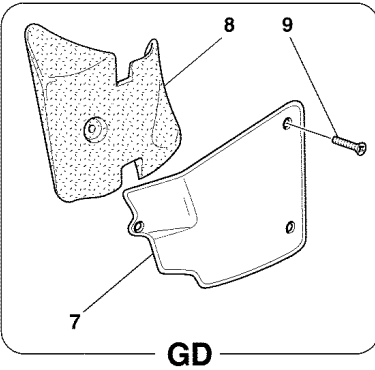

1	659958..	1	COMPLETE MOVABLE CARPETS KIT FOR COMFORT SEATS -Not for GD- -Not for Extinguisher cars-
1	661817..	1	COMPLETE MOVABLE CARPETS KIT FOR COMFORT SEATS -Valid for GD- -Not for Extinguisher cars-
1	663986..	1	COMPLETE MOVABLE CARPETS KIT FOR COMFORT SEATS -Not for GD- -Valid for Extinguisher cars-
1	663987..	1	COMPLETE MOVABLE CARPETS KIT FOR COMFORT SEATS -Valid for GD- -Valid for Extinguisher cars-
1	680301..	1	COMPLETE MOVABLE CARPETS KIT FOR COMFORT SEATS -With scuderia mark- -Not for GD- -Not for Extinguisher cars-
1	687032..	1	COMPLETE MOVABLE CARPETS KIT FOR COMFORT SEATS -With scuderia mark- -Valid for GD- -Not for Extinguisher cars-
1	661562..	1	COMPLETE MOVABLE CARPETS KIT FOR SPORTING SEATS -Not for GD- -Not for Extinguisher cars-
1	661818..	1	COMPLETE MOVABLE CARPETS KIT FOR SPORTING SEATS -Valid for GD- -Not for Extinguisher cars-
1	663988..	1	COMPLETE MOVABLE CARPETS KIT FOR SPORTING SEATS -Not for GD- -Valid for Extinguisher cars-
1	663989..	1	COMPLETE MOVABLE CARPETS KIT FOR SPORTIVI SEATS -Valid for GD- -Valid for Extinguisher cars-
2	633292..	1	COMPLETE R.H. FLOOR CARPET -Not for GD-
2	655417..	1	COMPLETE R.H. FLOOR CARPET -Valid for GD-
3	633293..	1	COMPLETE L.H. FLOOR CARPET -Not for GD-
3	655418..	1	COMPLETE L.H. FLOOR CARPET -Valid for GD-
4	650723..	1	COMPLETE REAR CARPET -Not for Roll-Bar and 4 points belts versions- -Not for USA and CDN- -Not for leather version- -One pocket version-
4	668420..	1	COMPLETE REAR CARPET -Not for Roll-Bar and 4 points belts versions- -Not for leather version- -Two pockets version-
4	660940..	1	COMPLETE REAR CARPET -Not for Roll-Bar and 4 points belts versions- -Not for USA and CDN- -Leather version- -One pocket version-
4	668421..	1	COMPLETE REAR CARPET -Not for Roll-Bar and 4 points belts versions- -Leather version- -Two pockets version-