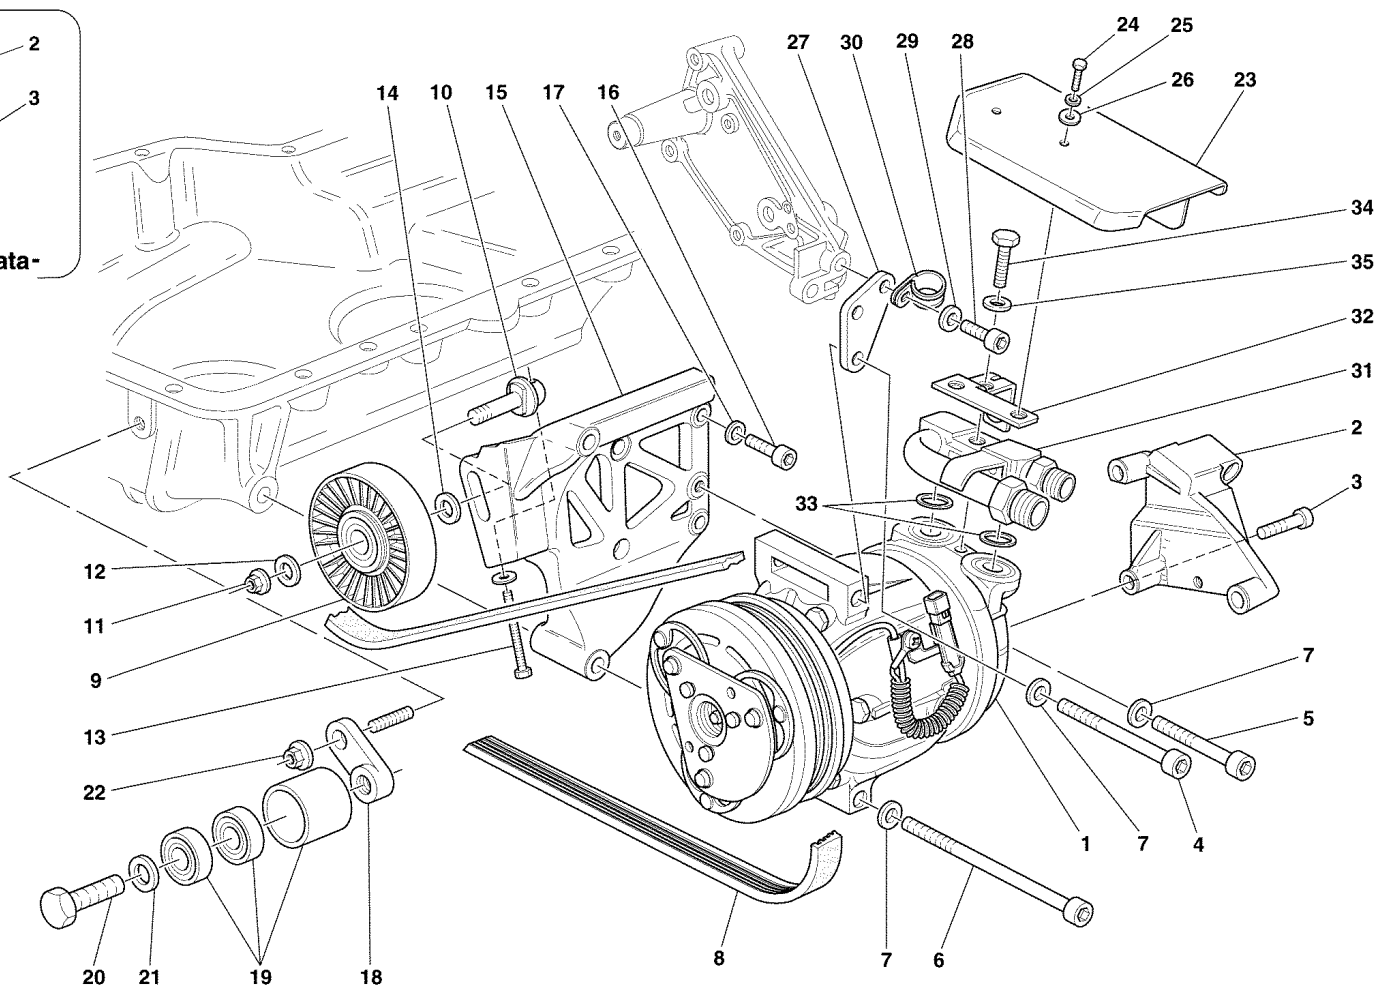

-Soluzione superata-
-Old solution-