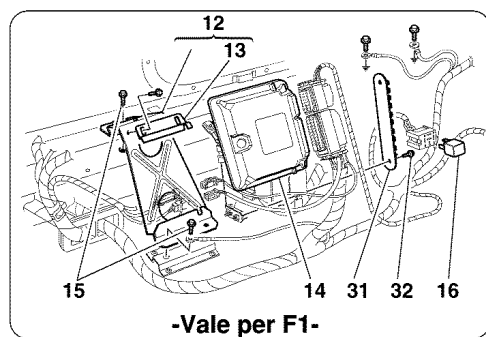

-Vale per F1-
-Valid for F1-