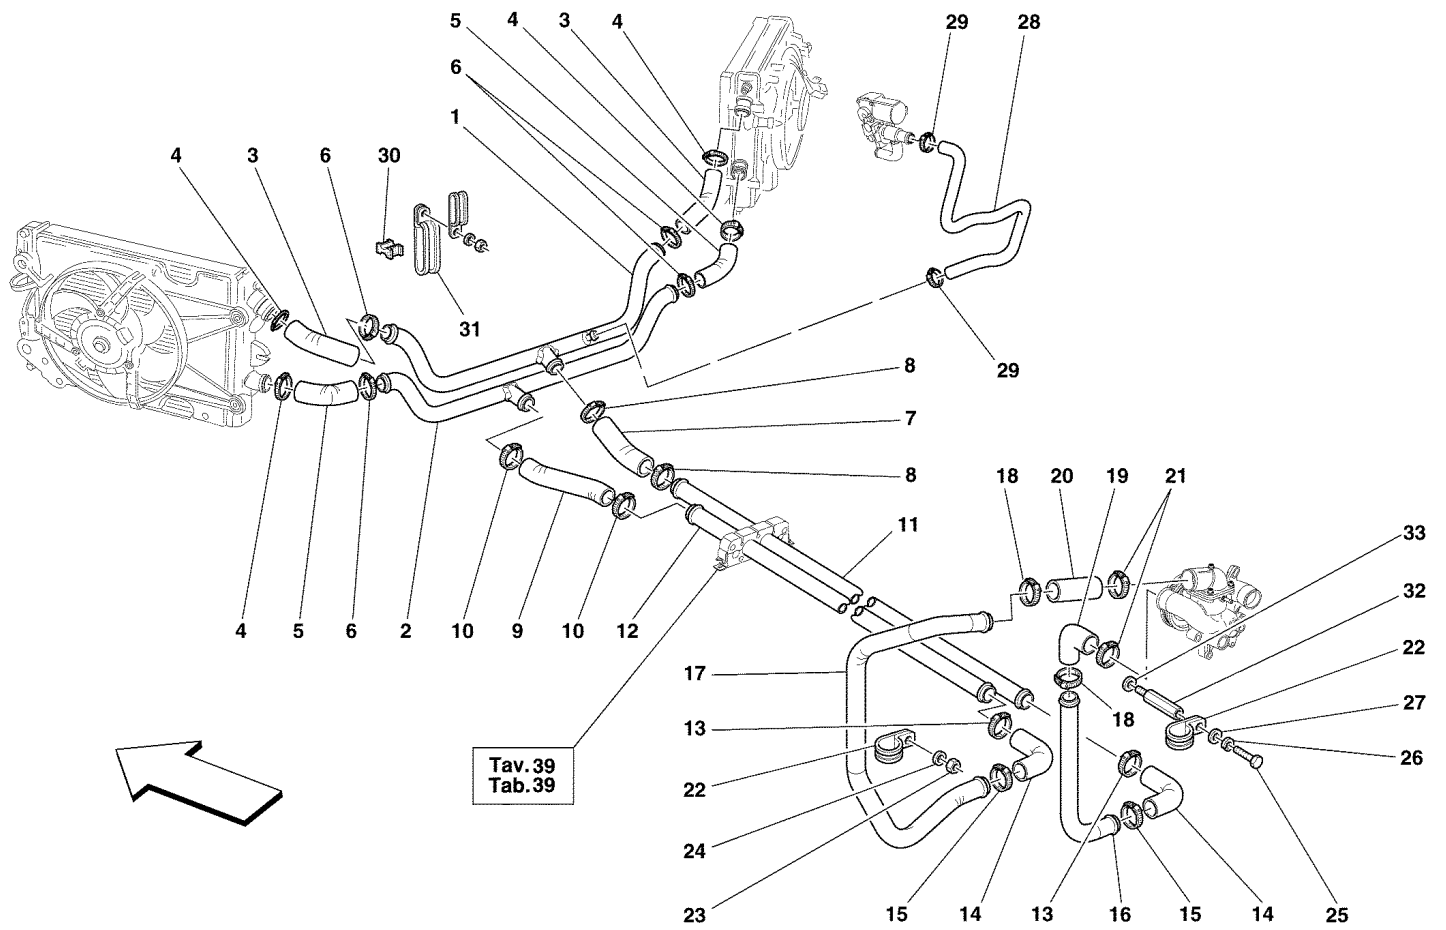

1	164162	1	RETURN WATER PIPE -Valid till Ass. Nr. 35743-
1	181746	1	RETURN WATER PIPE -Valid from Ass. Nr. 35744-
2	173384	1	DELIVERY WATER PIPE -Valid till Ass. Nr. 35743-
2	181790	1	DELIVERY WATER PIPE -Valid from Ass. Nr. 35744-
3	175000	2	RETURN RUBBER PIPE -Valid till Ass. Nr. 35743-
3	181757	2	RETURN RUBBER PIPE -Valid from Ass. Nr. 35744-
4	13000690	4	SCREW COLLAR -Not as spare part- -Replaced by 13001690-
4	13001690	4	SCREW COLLAR
5	164165	2	DELIVERY RUBBER HOSE -Valid till Ass. Nr. 35743-
5	181802	2	DELIVERY RUBBER HOSE -Valid from Ass. Nr. 35744-
6	13000590	4	SCREW COLLAR -Not as spare part- -Replaced by 13000590-
6	13000590	4	SCREW COLLAR
7	173402	1	RETURN RUBBER HOSE -Valid till Ass. Nr. 35743-
7	181745	1	RETURN RUBBER HOSE -Valid from Ass. Nr. 35744-
8	13000690	2	SCREW COLLAR -Not as spare part- -Replaced by 13001690-
8	13001690	2	SCREW COLLAR
9	175643	1	DELIVERY RUBBER HOSE -Valid till Ass. Nr. 35743-
9	181789	1	DELIVERY RUBBER HOSE -Valid from Ass. Nr. 35744-
10	13000690	2	SCREW COLLAR -Not as spare part- -Replaced by 13001690-
10	13001690	2	SCREW COLLAR
11	164164	1	UNDERFLOOR RETURN ALUMINIUM TUBE -Valid till Ass. Nr. 35743-
11	181743	1	UNDERFLOOR RETURN ALUMINIUM TUBE -Valid from Ass. Nr. 35744-
12	164163	1	UNDERFLOOR DELIVERY ALUMINIUM TUBE -Valid till Ass. Nr. 35743-
12	181788	1	UNDERFLOOR DELIVERY ALUMINIUM TUBE -Valid from Ass. Nr. 35744-
13	13000690	2	SCREW COLLAR -Not as spare part- -Replaced by 13001690-
13	13001690	2	SCREW COLLAR
14	175592	2	RUBBER HOSE -Valid till Ass. Nr. 35743-
14	181742	2	RUBBER HOSE -Valid from Ass. Nr. 35744-
15	13000690	2	SCREW COLLAR -Not as spare part- -Replaced by 13001690-
15	13001690	2	SCREW COLLAR
16	173392	1	RETURN ALUMINIUM TUBE -Valid till Ass. Nr. 35743-
16	181734	1	RETURN ALUMINIUM TUBE -Valid from Ass. Nr. 35744-
17	173393	1	DELIVERY ALUMINIUM TUBE -Valid till Ass. Nr. 32567-