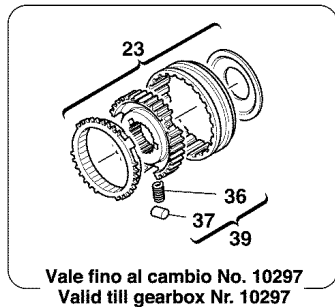

Vale fino al cambio No. 10297
Valid till gearbox Nr. 10297

1	185023	1	COMPETE BEVEL SET
2	16287731	9	SCREW -Not as spare part- -Replaced by 16287730-
2	16287730	9	SCREW
3	185022	1	ROLLER BEARING
4	185045	1	REGISTER RING -Thickness mm. 7,10-
4	185046	1	REGISTER RING -Thickness mm. 6,85-
4	185047	1	REGISTER RING -Possible fitting- -Thickness mm. 6,60-
5	185042	1	REGISTER RING -Possible fitting-
5	185043	1	REGISTER RING -Thickness mm. 2,8-
5	185044	1	REGISTER RING -Thickness mm. 2,5- -Possible fitting-
6	185020	1	BEARING SUPPORT
7	185021	1	ROLLER BEARING
8	185019	1	RING NUT -Not as spare part- -Replaced by 196667-
8	196667	1	RING NUT
9	185018	1	3rd AND 4th DRIVEN GEAR
10	185017	1	5th AND 6th DRIVEN GEAR
11	183974	1	RING -Thickness mm. 4,30-
11	185038	1	RING -Thickness mm. 3,95- -Possible fitting-
11	185039	1	RING -Thickness mm. 3,60- -Possible fitting-
12	184014	1	ROLLER CAGE
13	183946	1	PINION FOR 2nd GEAR
14	183976	1	FLEXIBLE RING -Thickness mm. 2,10-
14	185036	1	FLEXIBLE RING -Thickness mm. 1,85- -Possible fitting-
14	185037	1	FLEXIBLE RING -Thickness mm. 1,60- -Possible fitting-
15	183971	1	BUSHING
16	184016	1	ROLLER CAGE
17	183945	1	PINION FOR 1st GEAR
18	183972	1	RING -Thickness mm. 5,10-
18	185040	1	RING -Thickness mm. 4,85- -Possible fitting-
18	185041	1	RING -Thickness mm. 4,60- -Possible fitting-
19	184020	1	ROLLER BEARING
20	184042	1	FLEXIBLE RING
21	185168	1	REVERSE GEAR -Valid till gearbox No. 10297-
21	193438	1	REVERSE GEAR -Valid from gearbox No. 10298-
22	184018	1	ROLLER CAGE
23	185167	1	REVERSE GEAR COMPLETE SYNCHRONIZER