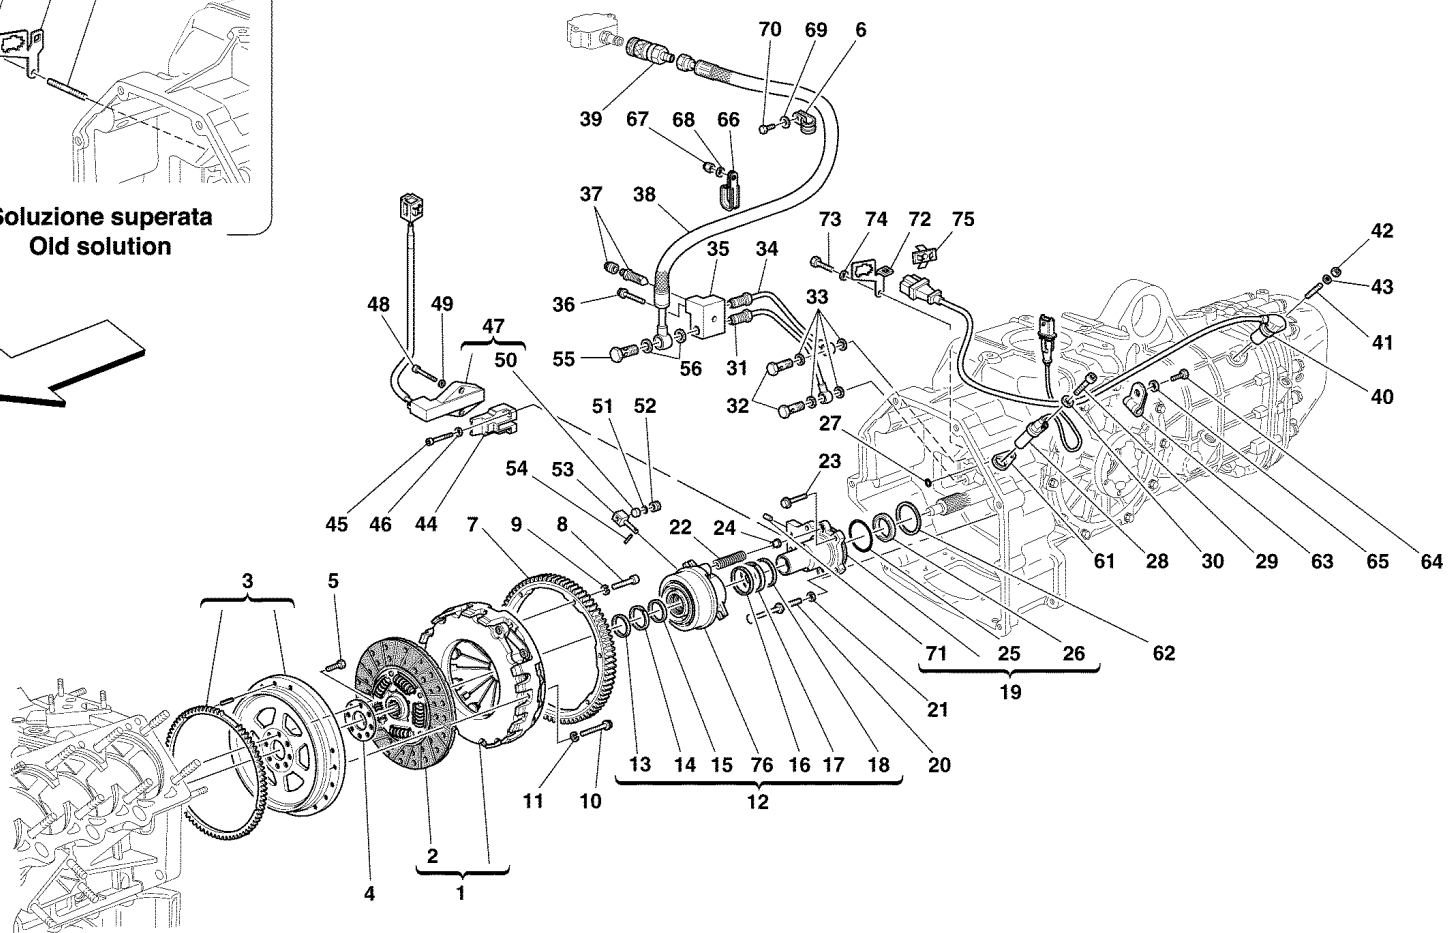

1	180950	1	COMPLETE CLUTCH -Valid till car Ass. Nr. 43021 (gearbox No. 7921)- -Not as spare part- -Replaced by clutch 186158 + ring gear 186157 and appropriate fixages-
1	186158	1	COMPLETE CLUTCH -Valid from car Ass. Nr. 43022 (gearbox No. 7922)- -Not as spare part- -Replaced by 199044-
1	199044	1	COMPLETE CLUTCH -Not as spare part- -Replaced by 201680-
1	201680	1	COMPLETE CLUTCH
2	180613	1	CLUTCH DISC
3	181596	1	COMPLETE ENGINE FLYWHEEL
4	103876	1	FLYWHEEL FIXING WASHER
5	103875	8	SCREW -Not as spare part- -Replaced by 201755-
5	201755	8	SCREW
6	121834	1	BRACKET
7	176917	1	RING GEAR -Valid till car Ass. Nr. 43021 (gearbox No. 7921)- -Not as spare part- -Replaced by clutch 186158 + ring gear 186157 and appropriate fixages-
7	186157	1	RING GEAR -Valid from car Ass. Nr. 43022 (gearbox No. 7922)-
8	14305424	3	SCREW -Not as spare part- -Replaced by 186196-
8	186196	3	SCREW -For 6 holes ring gear q.ty 6-
9	127494	3	WASHER -For 3 holes ring gear-
9	11197774	6	WASHER -For 6 holes ring gear-
10	178739	15	SCREW
11	11194379	15	WASHER
12	181827	1	COMPLETE THRUST BEARING -Not as spare part- -Replaced by 190771-
12	190771	1	COMPLETE THRUST BEARING -Not as spare part-
13	181837	1	SCRAPER RING
14	181839	1	RING -Not as spare part- -Replaced by 189183-
14	189183	1	RING -Not as spare part- -Replaced by 170416-
14	170416	1	RING
15	181838	1	SEAL RING
16	181828	1	SEAL RING
17	181829	1	RING -Not as spare part- -Replaced by 189184-
17	189184	1	RING -Not as spare part- -Replaced by 154507-
17	154507	1	RING
18	181836	1	SCRAPER RING
19	173018	1	BEARING SUPPORT FLANGE -Not as spare part- -Replaced by 193793-
19	193793	1	COMPLETE BEARING SUPPORT FLANGE
20	171458	2	STUD FOR END OF STROKE -Valid till engine Nr. 81309- -Not as spare part- -Replaced by 205396-