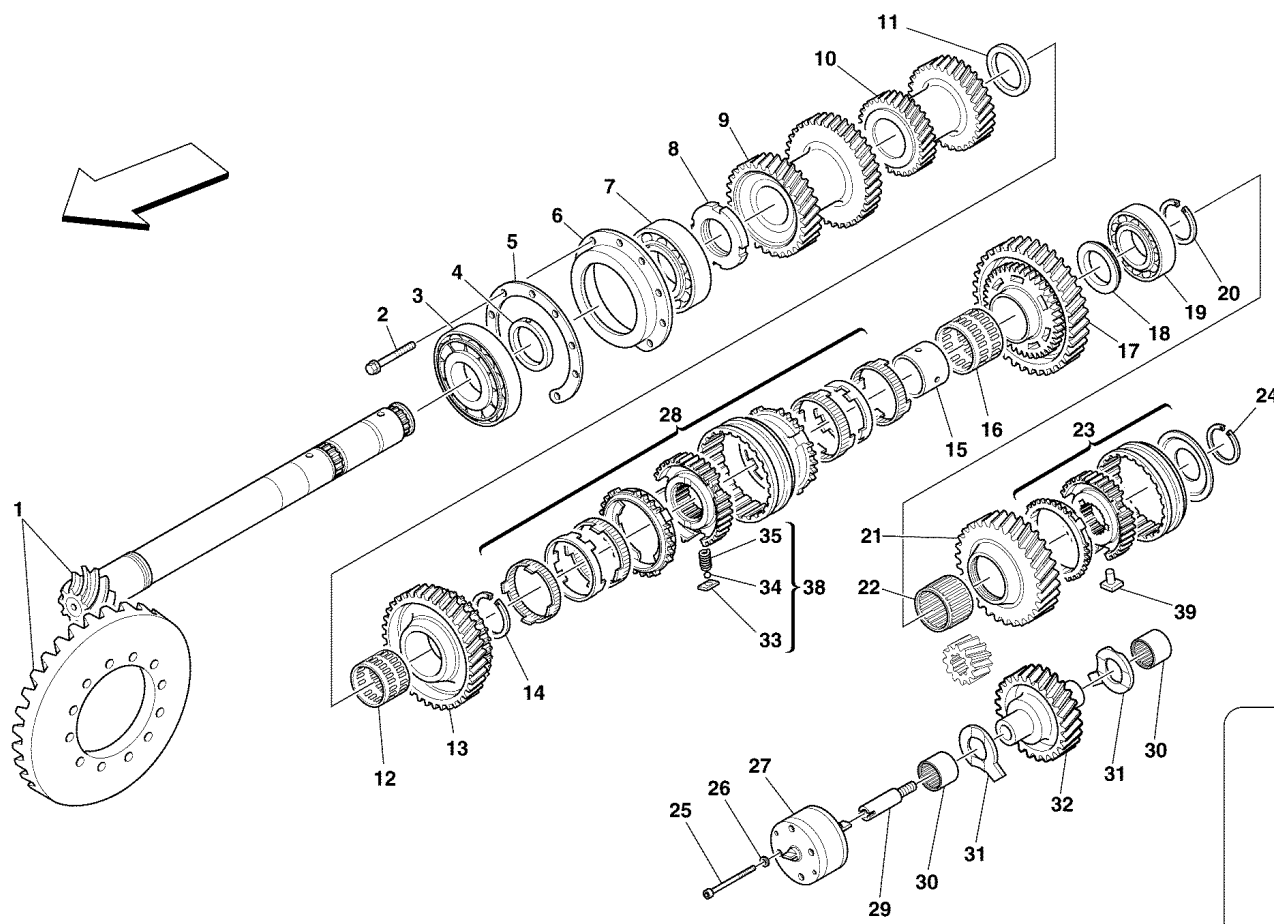

Vale fino al cambio No. 10297
Valid till gearbox Nr. 10297

1	185023	1	COMPETE BEVEL SET
2	16287731	9	SCREW -Not as spare part- -Replaced by 16287730-
2	16287730	9	SCREW
3	185022	1	ROLLER BEARING
4	185045	1	REGISTER RING -Thickness mm. 7,10-
4	185046	1	REGISTER RING -Thickness mm. 6,85-
4	185047	1	REGISTER RING -Possible fitting- -Thickness mm. 6,60-
5	185042	1	REGISTER RING -Possible fitting-
5	185043	1	REGISTER RING -Thickness mm. 2,8-
5	185044	1	REGISTER RING -Thickness mm. 2,5- -Possible fitting-
6	185020	1	BEARING SUPPORT
7	185021	1	ROLLER BEARING
8	185019	1	RING NUT -Not as spare part- -Replaced by 196667-
8	196667	1	RING NUT
9	185018	1	3rd AND 4th DRIVEN GEAR
10	185017	1	5th AND 6th DRIVEN GEAR
11	183974	1	RING -Thickness mm. 4,30-
11	185038	1	RING -Thickness mm. 3,95- -Possible fitting-
11	185039	1	RING -Thickness mm. 3,60- -Possible fitting-
12	184014	1	ROLLER CAGE
13	183946	1	PINION FOR 2nd GEAR
14	183976	1	FLEXIBLE RING -Thickness mm. 2,10-
14	185036	1	FLEXIBLE RING -Thickness mm. 1,85- -Possible fitting-
14	185037	1	FLEXIBLE RING -Thickness mm. 1,60- -Possible fitting-
15	183971	1	BUSHING
16	184016	1	ROLLER CAGE
17	183945	1	PINION FOR 1st GEAR
18	183972	1	RING -Thickness mm. 5,10-
18	185040	1	RING -Thickness mm. 4,85- -Possible fitting-
18	185041	1	RING -Thickness mm. 4,60- -Possible fitting-
19	184020	1	ROLLER BEARING
20	184042	1	FLEXIBLE RING
21	185168	1	REVERSE GEAR -Valid till gearbox No. 10297-
21	193438	1	REVERSE GEAR -Valid from gearbox No. 10298-
22	184018	1	ROLLER CAGE
23	185167	1	REVERSE GEAR COMPLETE SYNCHRONIZER