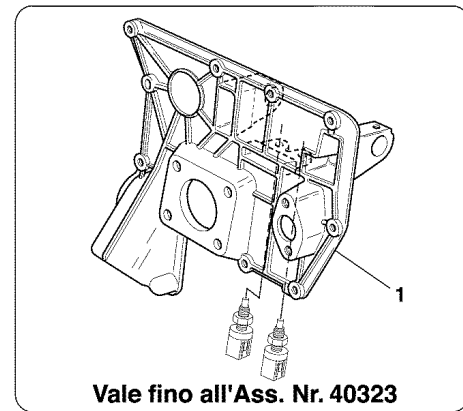

F1

Vale fino all'Ass. Nr. 40323
Valid till Car Ass. Nr. 40323