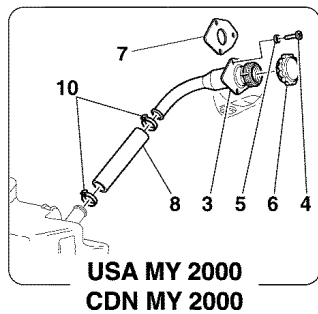

360modena - 11 - FUEL TANKS AND UNION

1	175418	1	L.H. FUEL TANK -Not as spare part replaced by 181270-
1	181270	1	L.H. FUEL TANK -Replaces 175418- -Not for USA MY 2000,2001,2002,2003,2004 and CDN MY 2000,2001,2002,2003,2004-
1	179624	1	L.H. FUEL TANK -Valid for USA MY 2000,2001,2002,2003,2004 and CDN MY 2000,2001,2002,2003,2004-
2	175419	1	R.H. FUEL TANK -Not for USA, CDN and AUS- -Not as spare part replaced by 181326-
2	181326	1	R.H. FUEL TANK -Valid for EU GS not F1 and J not F1 till car Ass.Nr. 39158- -Valid for GB not F1 till car Ass.Nr. 39144- -Valid for EU GS F1 and J F1 till car Ass.Nr. 39159- -Valid for GB F1 till car Ass.Nr. 39148- -Not for USA, CDN and AUS-
2	181338	1	R.H. FUEL TANK -Valid for EU GS not F1 and J not F1 from car Ass.Nr. 39159- -Valid for GB not F1 from car Ass.Nr. 39145- -Valid for EU GS F1 and J F1 from car Ass.Nr. 39160- -Valid for GB F1 from car Ass.Nr. 39149- -Valid for USA, CDN and AUS-
3	177638	1	UNION -Valid for catalyzed cars- -Not for USA MY 2000,2001,2002,2003,2004 and CDN MY 2000,2001,2002,2003,2004-
3	180059	1	UNION -Valid for not catalyzed cars- -Not for USA, CDN and AUS-
3	185264	1	UNION -Valid for USA MY 2000 and CDN MY 2000- -Not for USA MY 2001,2002,2003,2004 and CDN MY 2001,2002,2003,2004- -Not as spare part- -Replaced by 187008-
3	187008	1	UNION -Valid for USA MY 2001,2002,2003,2004 and CDN MY 2001,2002,2003,2004-
4	64686900	3	SCREW
5	12601274	3	WASHER -Not as spare part- -Replaced by 10615774-
5	10615774	3	WASHER
6	177572	1	COMPLETE PLUG
6	180118	1	-Not as spare part replaced by 180118- COMPLETE PLUG -Valid for EU GS not F1 and J not F1 till car Ass.Nr. 39158- -Valid for GB not F1 till car Ass.Nr. 39144- -Valid for EU GS F1 and J F1 till car Ass.Nr. 39159- -Valid for GB F1 till car Ass.Nr. 39148- -Valid for AUS till Ass. Nr. 41559- -Not for USA MY 2001,2002,2003,2004 and CDN MY 2001,2002,2003,2004-
6	185777	1	COMPLETE PLUG -Valid for EU GS not F1 and J not F1 from car Ass.Nr. 39159- -Valid for GB not F1 from car Ass.Nr. 39145- -Valid for EU GS F1 and J F1 from car Ass.Nr. 39160- -Valid for GB F1 from car Ass.Nr. 39149- -Valid for AUS from Ass. Nr. 41560- -Valid for USA MY 2001,2002,2003,2004 and CDN MY 2001,2002,2003,2004-
7	172899	1	GASKET
8	177640	1	UNION-TANK CONNECTING PIPE -Not for USA MY 2000,2001,2002,2003,2004 and