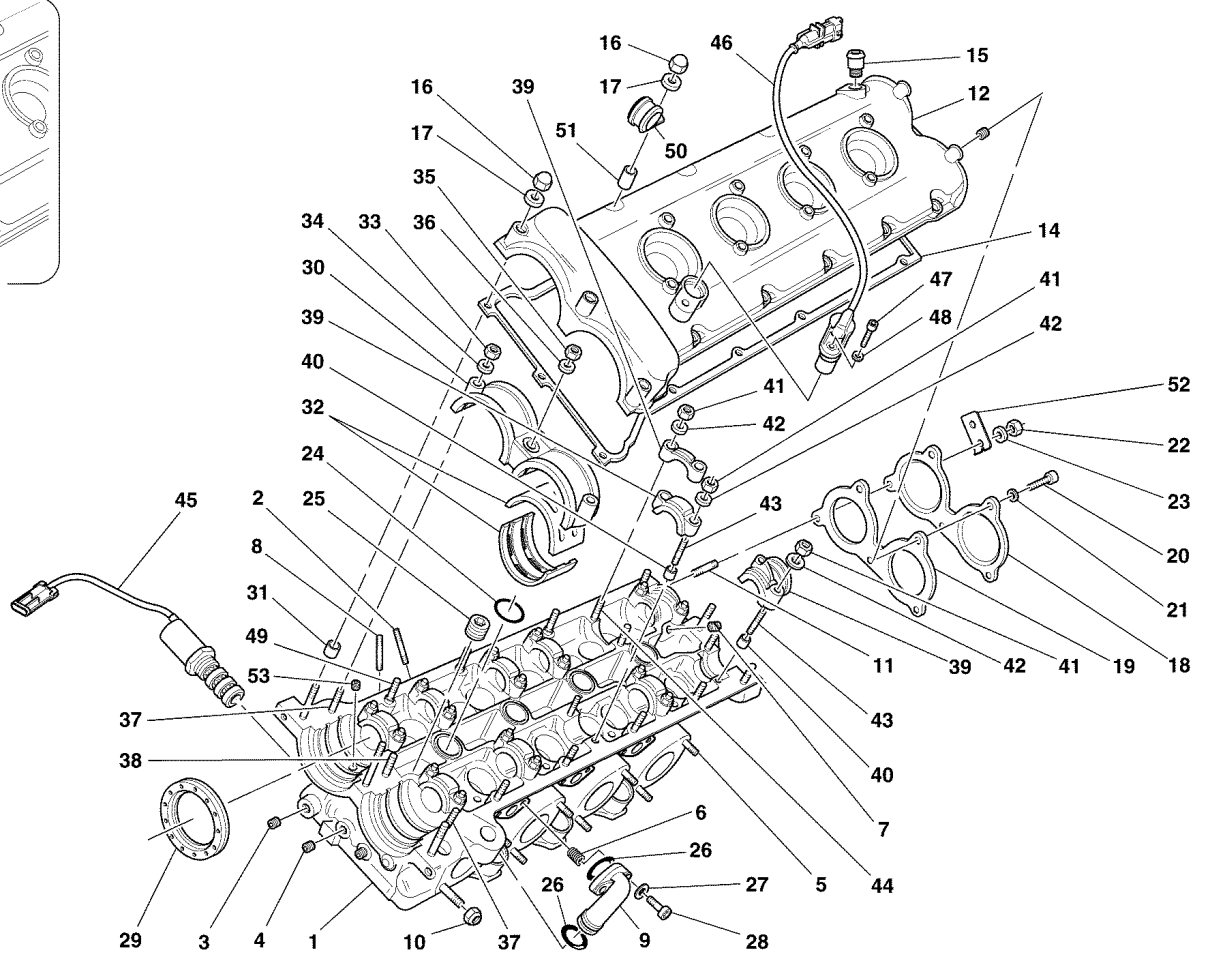

360modena - 4 - L.H. CYLINDER HEAD

*	180706	1	COMPLETE R.H. CYLINDERS HEAD -Valid till engine Nr. 78048-
*	212393	1	COMPLETE R.H. CYLINDERS HEAD -Valid from engine Nr. 78049-
1	179306	1	R.H. HEAD -Not as spare part- -With the complete cylinders head 180706- -Valid till engine Nr.78048-
1	198760	1	R.H. HEAD -Not as spare part- -With the complete cylinders head 212393- -Valid from engine Nr.78049-
2	13541224	8	STUD
3	14326101	9	THREADED PLUG
4	14326001	2	THREADED PLUG
5	13543324	8	STUD
6	13525270	6	THREADED INSERT -Not as spare part- -Replaced by 13525170-
6	13525170	6	THREADED INSERT
7	141563	2	THREADED PLUG
8	11500224	8	STUD
9	151485	3	OIL EXHAUST DUCTING
10	138392	8	NUT
11	13541024	3	STUD
12	176479	1	L.H. CYLINDERS HEAD COVER -Not as spare part- -With the complete cylinders head 180706-
13	13525470	8	THREADED INSERT
14	173541	1	GASKET
15	173985	1	UNION
16	151230	13	NUT
17	12604274	13	WASHER
18	177019	1	REAR SMALL COVER
19	177055	1	COVER GASKET
20	14433124	2	SCREW -Not as spare part- -Replaced by 14432224-
20	14432224	2	SCREW
21	12604274	2	WASHER
22	102741	3	NUT
23	12601274	3	WASHER
24	167135	4	O.R. GASKET
25	127635	5	THREADED PLUG
26	147278	6	O.R. GASKET
27	12601174	6	WASHER
28	14304224	6	SCREW -Not as spare part- -Replaced by 212538-
28	212538	6	SCREW
29	169462	2	SEAL RING -Not as spare part replaced by 180816-
29	180816	2	SEAL RING -Replaces 169462- -Not as spare part- -Replaced by 187140-
29	187140	2	SEAL RING
30	173784	1	FRONT SUPPORT -Not as spare part- -With the complete cylinders head 180706-
31	102725	2	CENTERING DOWEL
32	176174	4	HALF BEARING -Valid till stock exhaustion-
32	182694	4	HALF BEARING -Valid after stock exhaustion of 176174-
33	15896211	2	NUT