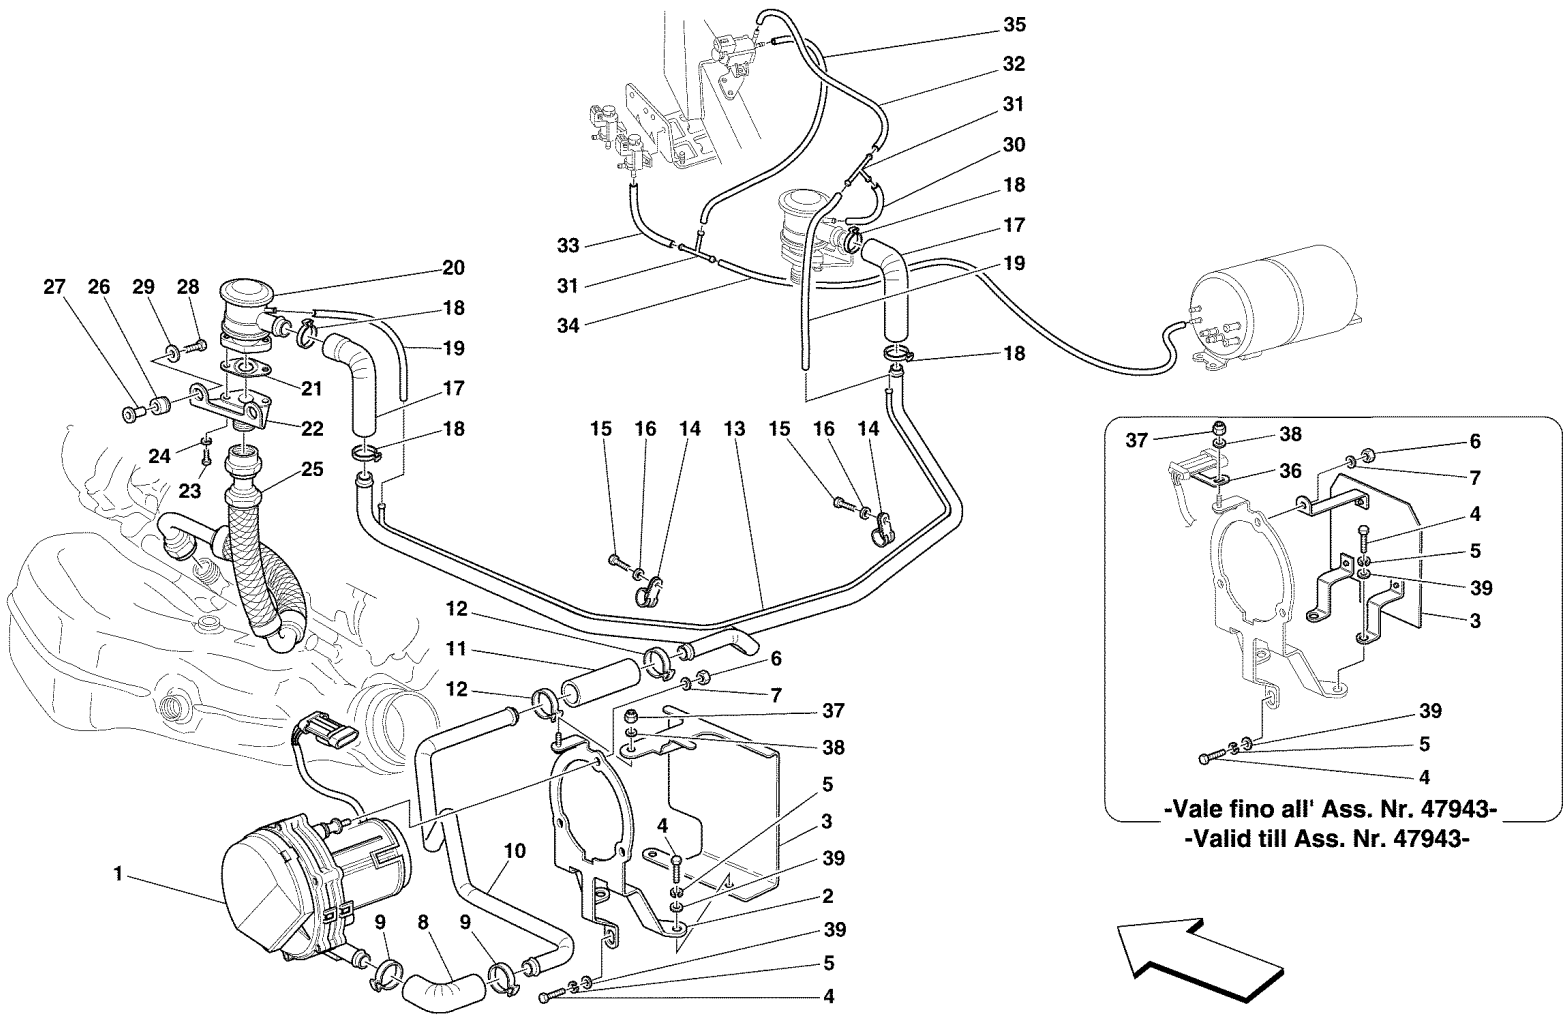

**-Vale fino all' Ass. Nr. 47943-
-Valid till Ass. Nr. 47943-**

1	181197	1	SECONDARY AIR PUMP
2	182759	1	BRACKET FOR PUMP
3	181988	1	SHIELD FOR PUMP PROTECTION -Valid till Ass. Nr. 47943-
3	195887	1	SHIELD FOR PUMP PROTECTION -Valid from Ass. Nr. 47944-
4	10902624	3	SCREW
5	127494	3	WASHER
6	15896214	3	NUT
7	12601274	3	WASHER
8	181994	1	AIR PUMP CONNECTION SLEEVE
9	178054	2	CLAMP
10	181963	1	PIPE FROM PUMP TO SLEEVE
11	155116	1	SLEEVE
12	178054	2	CLAMP
13	178435	1	AIR DELIVERY TUBE
14	10441990	2	BRACKET WITH SHEATH
15	10902224	2	SCREW
16	12620474	2	WASHER
17	154652	2	SLEEVE
18	178054	4	CLAMP
19	178513	2	RUBBER HOSE -Not as spare part- -Replaced by 148205-
19	148205	2	RUBBER HOSE -Not as spare part- -Replaced by 147119-
19	147119	2	RUBBER HOSE
20	171175	2	SECONDARY AIR VALVE
21	172303	2	GASKET
22	184859	2	COMPLETE BRACKET
23	10902224	4	SCREW
24	127494	2	WASHER
25	178062	2	CONNECTION PIPE
26	177576	4	CABLE GROMMET
27	149707	4	SPACER
28	10902824	4	SCREW
29	12643724	4	WASHER
30	147121	1	RUBBER HOSE
31	146972	2	3-WAY UNION
32	124790	1	RUBBER HOSE -Not as spare part replaced by 115411-
32	115411	1	RUBBER HOSE
33	121828	1	RUBBER HOSE
34	117170	1	RUBBER HOSE
35	159542	1	RUBBER HOSE
36	156198	1	CLIP -Valid till Ass. Nr. 47943-
37	62790300	1	NUT
38	10519224	1	WASHER
39	10519424	3	WASHER