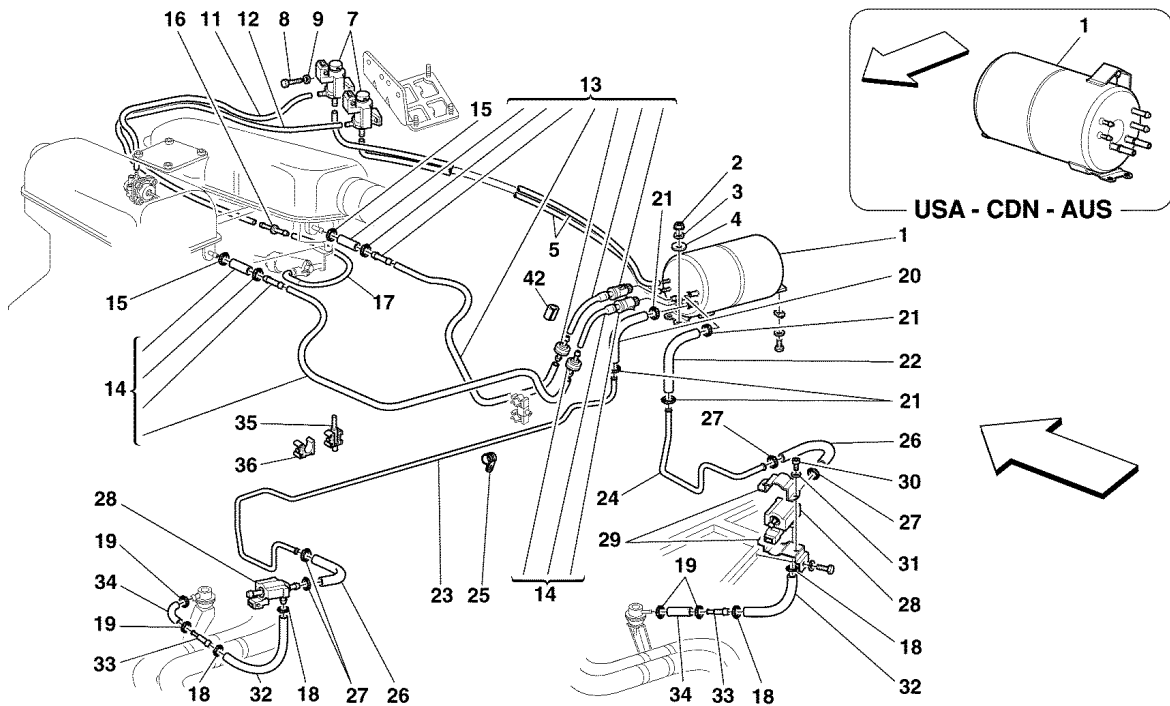

1	177060	1	DEPRESSION ACCUMULATION TANK -Not for USA, CDN and AUS- -Valid for USA MY 2000,2001,2002,2003,2004 and CDN MY 2000,2001,2002,2003,2004- -Valid till stock exhaustion-
1	180315	1	DEPRESSION ACCUMULATION TANK -Valid for USA, CDN and AUS- -Valid till stock exhaustion-
1	195645	1	DEPRESSION ACCUMULATION TANK
2	14059211	2	NUT
3	12601274	2	WASHER
4	12639724	2	WASHER
5	122760	2	PIPE FROM TANK TO SOLENOID VALVE
6	159176	1	SMALL PLATE WITH SOLENOID VALVE -Not for USA MY 2000,2001,2002,2003,2004 and CDN MY 2000,2001,2002,2003,2004- -Valid till car Ass. Nr. 44736-
7	159177	2	SOLENOID VALVE -Q.ty 3 for USA MY 2000,2001,2002,2003 and CDN MY 2000,2001,2002,2003- -For cars not USA and CDN valid till Ass. Nr. 44736- -For cars USA and CDN valid till Ass. Nr. 44738-
7	184363	2	SOLENOID VALVE -Q.ty 3 for USA MY 2002,2003,2004 and CDN MY 2002,2003,2004- -For cars not USA and CDN valid from Ass. Nr. 44737- -For cars USA and CDN valid from Ass. Nr. 44739-
8	10977624	2	SCREW -Not for USA MY 2000,2001,2002,2003,2004 and CDN MY 2000,2001,2002,2003,2004- -Valid till car Ass. Nr. 44736-
8	14304124	4	SCREW -Q.ty 6 for USA MY 2002,2003,2004 and CDN MY 2002,2003,2004- -For cars not USA and CDN valid from Ass. Nr. 44737- -For cars USA and CDN valid from Ass. Nr. 44739-
9	12604174	2	WASHER -Not for USA MY 2000,2001,2002,2003,2004 and CDN MY 2000,2001,2002,2003,2004- -Valid till car Ass. Nr. 44736-
9	12601174	4	WASHER -Q.ty 6 for USA MY 2002,2003,2004 and CDN MY 2002,2003,2004- -For cars not USA and CDN valid from Ass. Nr. 44737- -For cars USA and CDN valid from Ass. Nr. 44739-
10	15896470	2	NUT -Not for USA MY 2000,2001,2002,2003,2004 and CDN MY 2000,2001,2002,2003,2004- -Valid till car Ass. Nr. 44736-
11	169692	1	PIPE FROM SOLENOID VALVE TO PNEUMATIC CAPSULE
12	115665	1	PIPE FROM SOLENOID VALVE TO UNION -Valid till stock exhaustion-
12	127893	1	PIPE FROM SOLENOID VALVE TO UNION -Valid after stock exhaustion of 115665-
13	178420	1	COMPLETE R.H. DEPRESSION PIPE
14	178421	1	COMPLETE L.H. DEPRESSION PIPE
15	13434670	2	SCREW COLLAR
16	178491	1	UNION
17	168248	1	RUBBER HOSE
18	13432070	4	SCREW COLLAR
19	157990	4	SCREW COLLAR
20	178554	1	RUBBER HOSE
21	13432070	4	SCREW COLLAR