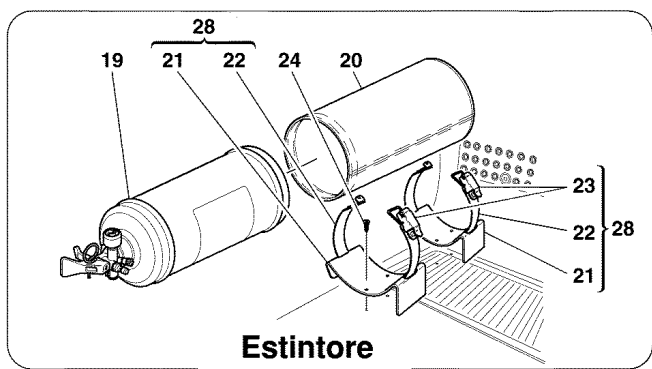

Estintore
Extinguisher