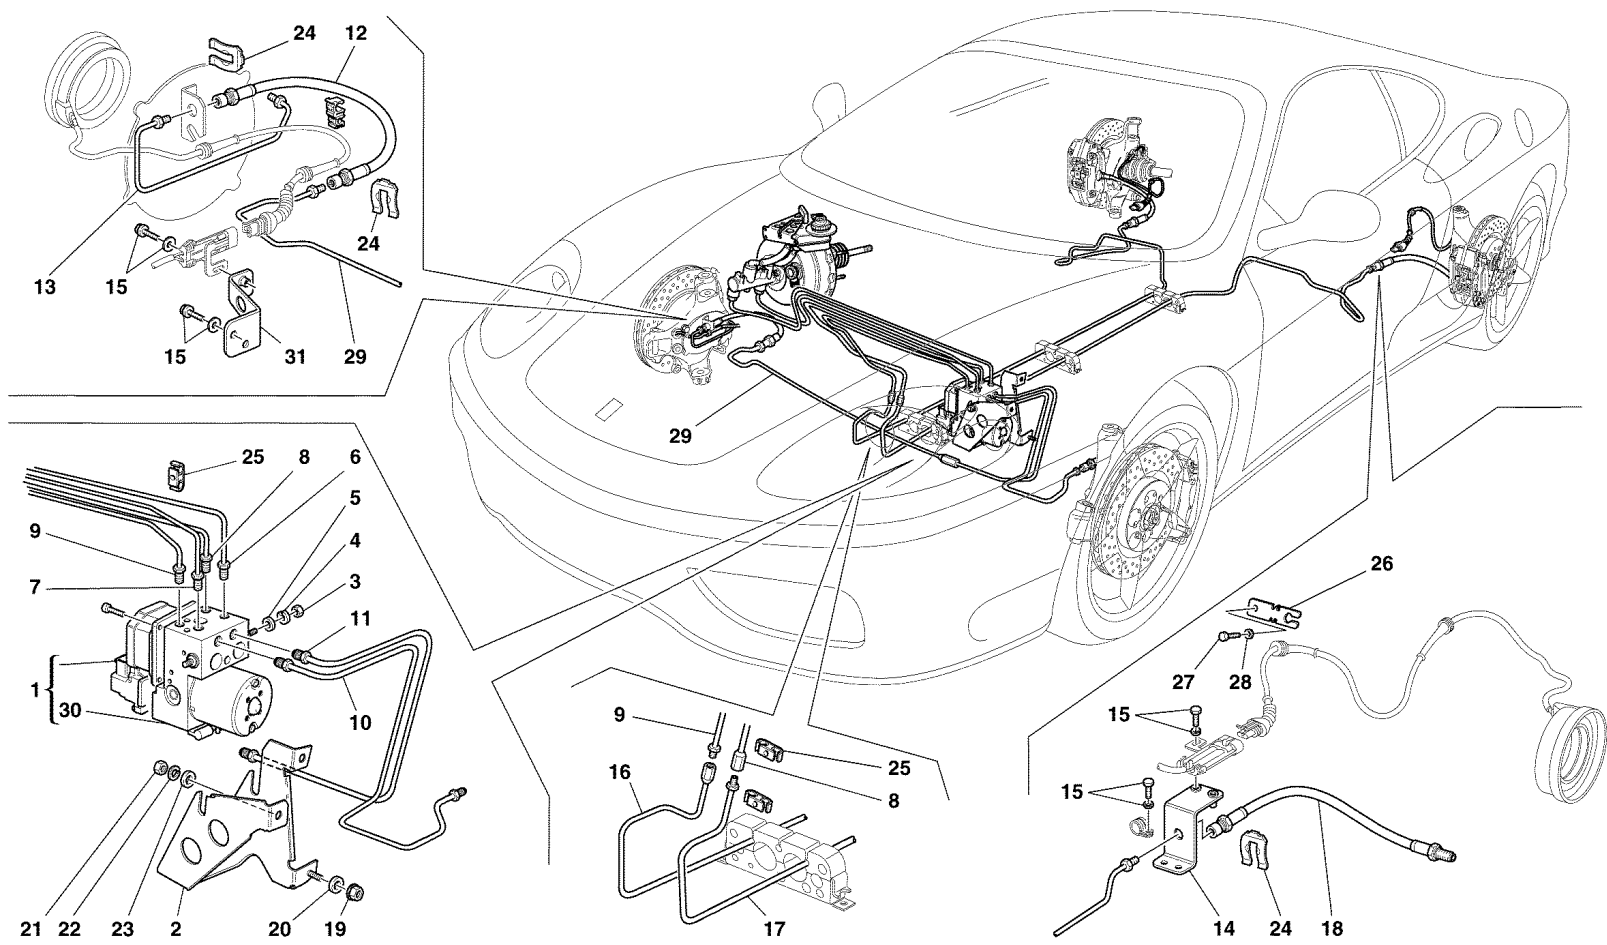

20	10902424	2	SCREW
21	127494	2	WASHER
22	14488624	2	WASHER
23	169476	2	CLIP
24	116374	8	CLIP
25	179236	2	SUPPORT FOR CABLE -Not as spare part- -Replaced by 178938-
25	178938	2	SUPPORT FOR CABLE
26	10902024	2	SCREW
27	12605374	2	WASHER
28	179237	1	R.H. FRONT SUPPORT -Not as spare part now-
28	179096	1	L.H. FRONT SUPPORT -Not as spare part now-
29	101139	1	NUT
30	12638524	1	WASHER
31	16100814	2	NUT
32	127496	2	WASHER
33	12638524	2	WASHER
34	169476	4	CLIP
35	178939	2	REAR SUPPORT -Valid till stock exhaustion-
35	185283	2	REAR SUPPORT
36	185147	1	ABS/ASR/EBD ELECTRONIC CONTROL STATION
37	197149	1	ANTI-VIBRATIONS