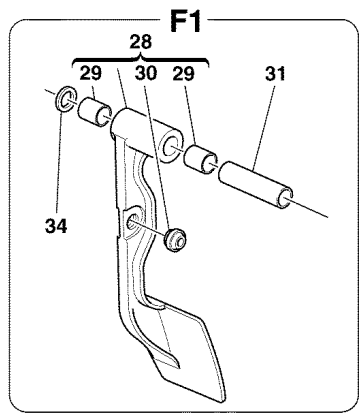

1	176464	1	PEDALS SUPPORT
2	176466	1	PEDALS SUPPORT PIN
3	176473	1	COMPLETE BRAKE PEDAL -Not for F1- -Not as spare part- -Replaced by 180558-
3	180558	1	COMPLETE BRAKE PEDAL -Not for F1-
4	103163	2	SELF-LUBRICATING BUSHING -Not for F1-
5	176475	1	BALL JOINT -Not for F1-
6	176519	1	COMPLETE CLUTCH PEDAL -Not for F1- -Not as spare part- -Replaced by 180559-
6	180559	1	COMPLETE CLUTCH PEDAL -Not for F1-
7	103163	2	SELF-LUBRICATING BUSHING -Not for F1-
8	176475	1	BALL JOINT -Not for F1-
9	16102314	1	NUT -Not for F1-
10	144011	1	PEDAL ADJUSTEMENT PIN -Not for F1- -Not as spare part- -Replaced by 187014-
10	187014	1	PEDAL ADJUSTEMENT PIN -Not for F1-
11	176521	1	CENTRAL BRACKET -Not for F1- -Not as spare part replaced by 179785-
11	179785	1	CENTRAL BRACKET -Not for F1- -Valid till Ass. Nr. 38395-
11	180516	1	CENTRAL BRACKET -Not for F1- -Valid from Ass. Nr. 38396-
12	133555	1	PUSH-BUTTON SWITCH -Not for F1-
13	176471	2	FORK -Q.ty 1 for F1-
14	16043724	2	SCREW -Q.ty 1 for F1-
15	147985	2	NUT -Q.ty 1 for F1-
16	176522	4	PLASTIC WASHER -Q.ty 2 for F1-
17	16102314	2	NUT -Q.ty 1 for F1-
18	101305	1	RETUTN SPRING FOR PEDAL -Not for F1-
19	10902424	1	SCREW
20	14488624	2	WASHER -Not as spare part now- -Replaced by 10519424-
20	10519424	2	WASHER
21	127494	1	WASHER
22	176472	1	SWITCH SUPPORT -Not for USA MY 2000,2001,2002,2003,2004 and CDN MY 2000,2001,2002,2003,2004- -Valid till Ass. Nr. 38395 not for F1- -Valid till Ass. Nr. 36994 for F1-
22	183818	1	SWITCH SUPPORT -Valid for USA MY 2000, 2001,2002,2003,2004 and CDN MY 2000,2001,2002, 2003,2004- -Not for USA MY 2000,2001,2002,2003,2004 and CDN MY 2000,2001,2002,2003,2004 from Ass. Nr. 38396 not for F1 and from Ass. Nr. 36995 for F1-