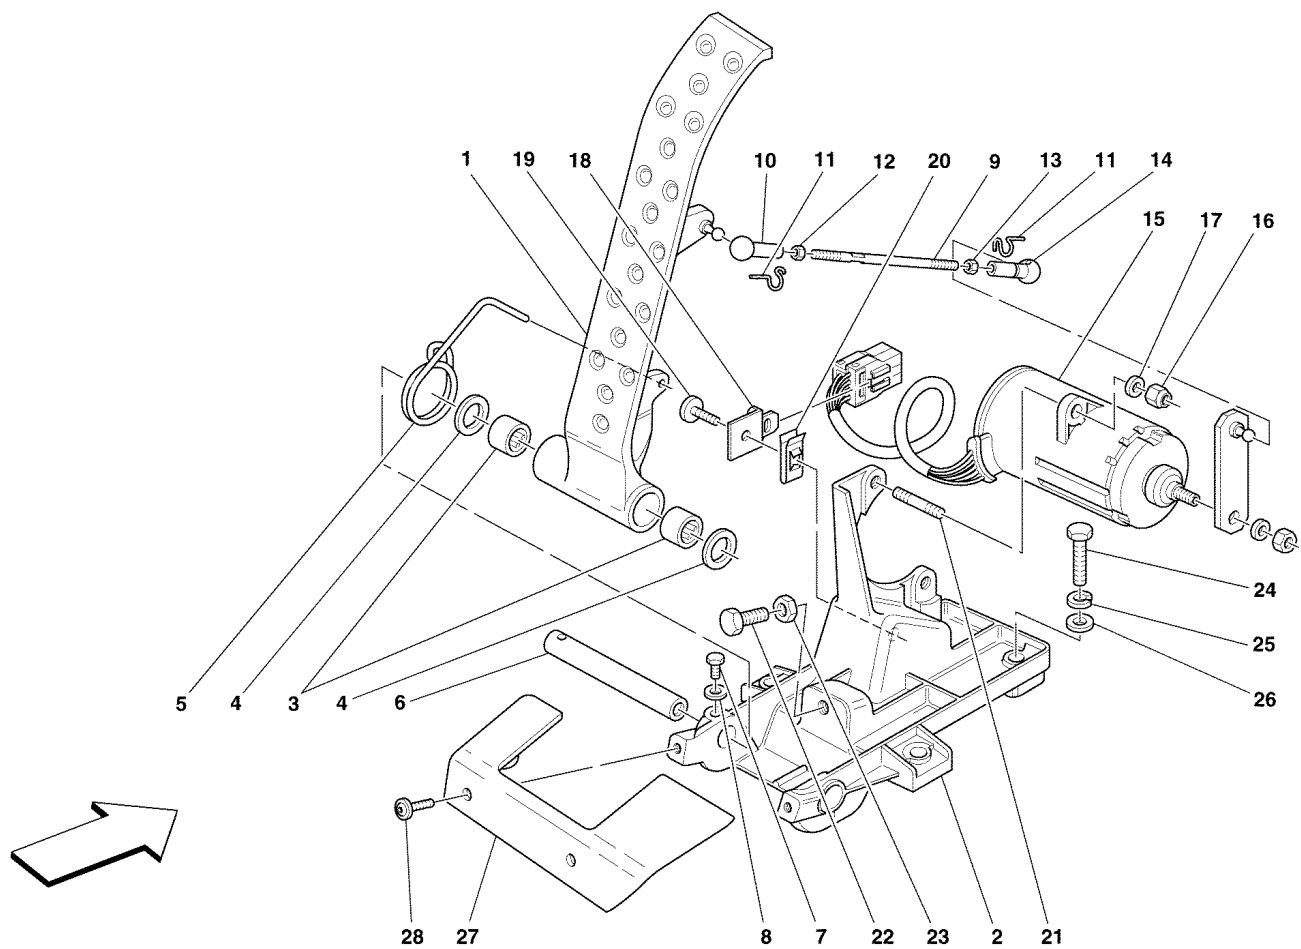

1	180220	1	ACCELERATOR PEDAL -Valid till stock exhaustion-
1	196180	1	ACCELERATOR PEDAL
2	171464	1	ACCELERATOR PEDAL SUPPORT -Not as spare part- -Replaced by 185452-
2	185452	1	ACCELERATOR PEDAL SUPPORT
3	101677	2	ROLLER BEARING
4	157115	2	WASHER
5	175351	1	RETUTN SPRING FOR PEDAL
6	171468	1	ROLLER CAGE RACE
7	10977524	1	SCREW
8	12601174	1	WASHER
9	171466	1	PUSH ROD -Not for GD-
9	181258	1	PUSH ROD -Valid for GD-
10	173999	1	BALL JOINT HEAD
11	174001	2	CLIP
12	15896470	1	NUT
13	105586	1	L.H. THREADED NUT
14	174000	1	BALL JOINT HEAD
15	170038	1	ACCELERATOR PEDAL POTENTIOMETER
16	102948	2	NUT
17	10519424	2	WASHER
18	170925	1	BRACKET FOR CONNECTOR FIXING
19	14071911	1	SCREW
20	14371274	1	BRACKET
21	11500324	2	STUD
22	16043621	1	SCREW
23	16102314	1	NUT
24	10902624	3	SCREW
25	127494	3	WASHER
26	14496424	3	WASHER
27	65709100	1	ACCELERATOR PEDAL COVER -Not for GD-
27	65711900	1	ACCELERATOR PEDAL COVER -Valid for GD-
28	65752800	2	SCREW