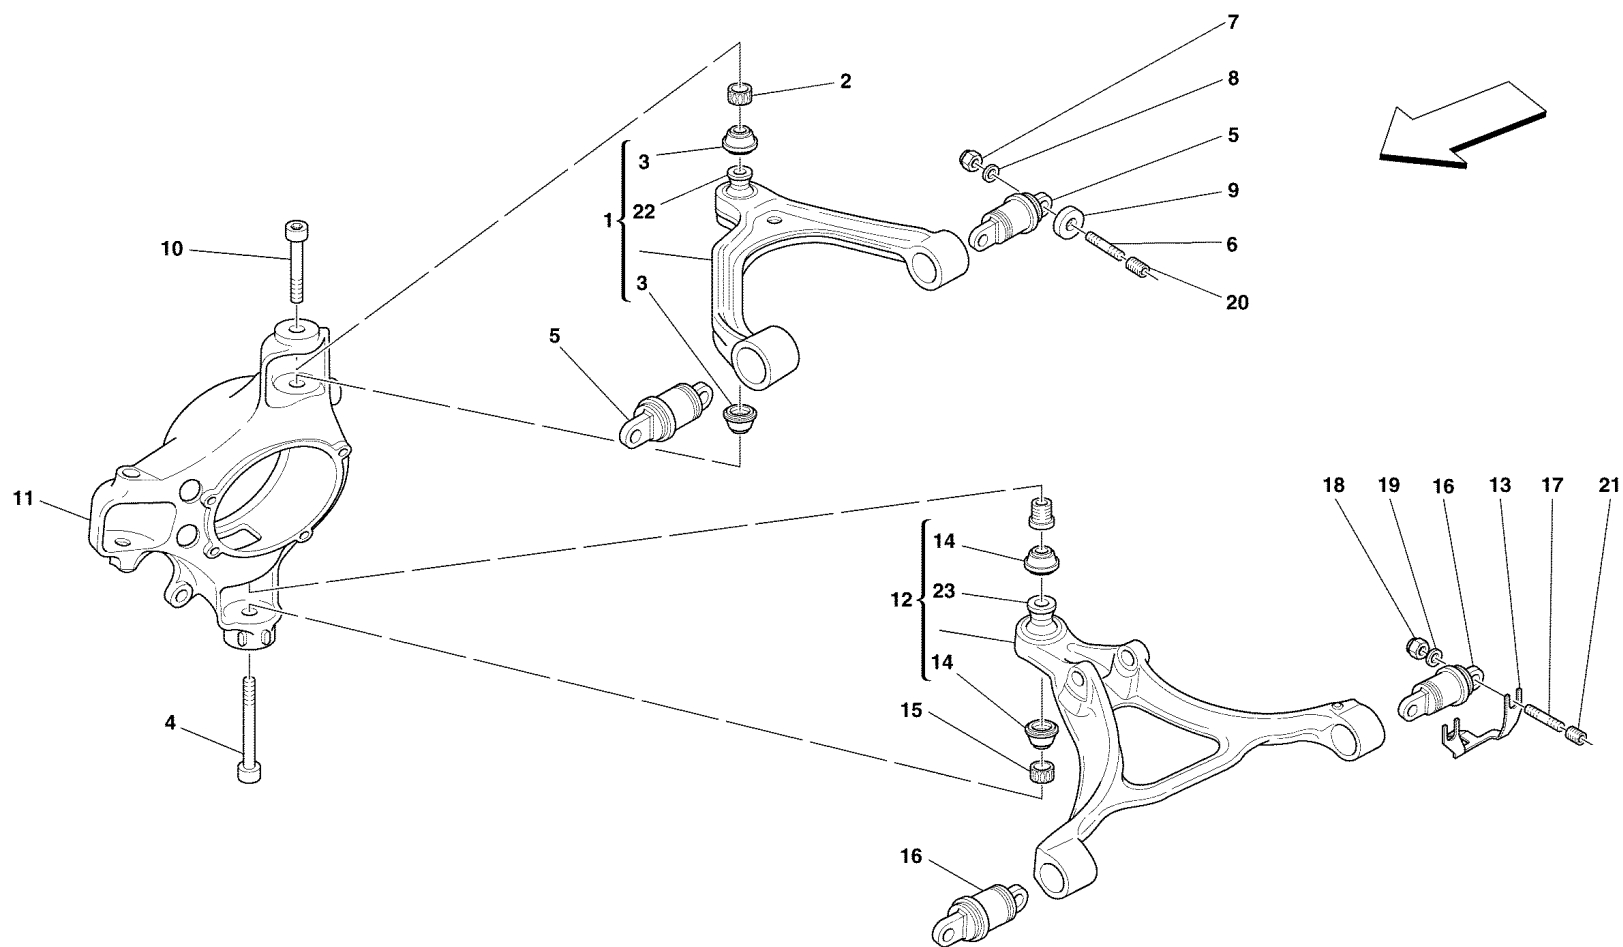

360modena - 50 - FRONT SUSPENSION - WISHBONES

1	185077	2	UPPER LEVER -Not as spare part- -Replaced by 193456-
1	193456	2	UPPER LEVER -Not as spare part- -Replaced by 200945-
1	200945	2	UPPER LEVER
2	179555	2	UPPER LEVER COMPENSATOR RING
3	171848	4	BOOT
4	178941	2	SCREW -Not as spare part replaced by 181598-
4	181598	2	SCREW -Replaces 178941-
5	184610	4	FLAMBLOC
6	170155	8	THREADED BAR
7	104030	8	NUT
8	14496524	8	WASHER
9	12628905	8	WASHER -Valid till stock exhaustion-
9	12628904	8	WASHER -Valid after stock exhaustion of 12628905-
10	179556	2	SCREW
11	185399	1	R.H. FRONT STEERING KNUCKLE
11	185400	1	L.H. FRONT STEERING KNUCKLE
12	185078	2	LOWER LEVER -Valid till Ass. Nr. 47927- -Not as spare part- -Replaced by 200939-
12	200939	2	LOWER LEVER -Valid till Ass. Nr. 47927-
12	199633	2	LOWER LEVER -Valid from Ass. Nr. 47928- -Not as spare part- -Replaced by 200940-
12	200940	2	LOWER LEVER -Valid from Ass. Nr. 47928-
13	178851	4	ADJUSTING PLATE -Th. mm. 1- -Possible fitting-
13	186943	4	ADJUSTING PLATE -Th. mm. 1,5- -Possible fitting-
13	178852	4	ADJUSTING PLATE -Th. mm. 2- -Possible fitting-
13	186944	4	ADJUSTING PLATE -Th. mm. 2,5- -Possible fitting-
13	178853	4	ADJUSTING PLATE -Th. mm. 3- -Possible fitting-
13	178940	4	ADJUSTING PLATE -Th. mm. 4- -Possible fitting-
14	171847	4	BOOT
15	179554	2	LOWER LEVER COMPENSATOR RING
16	184609	4	FLAMBLOC
17	170154	8	THREADED BAR
18	104114	8	NUT
19	14496624	8	WASHER
20	13582210	8	THREADED INSERT
21	13582310	8	THREADED INSERT
22	203633	2	BALL JOINT -Valid for upper lever 200945 ref. 1-
23	203632	2	BALL JOINT -Valid for lower lever 200939 and 200940 ref. 12-