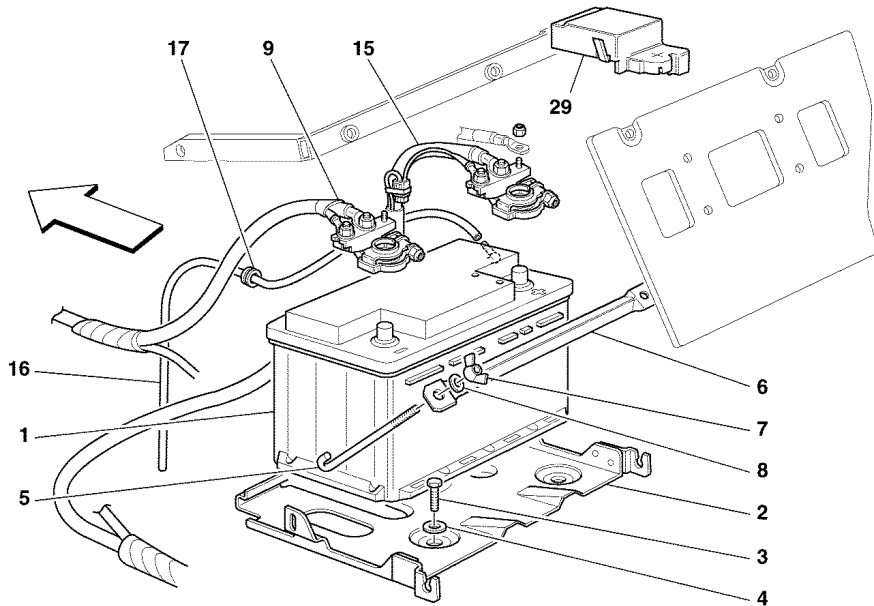

OPTIONAL

**Cavi con piombo
Soluzione non più fornita
Cables with lead
Not as spare part solution**