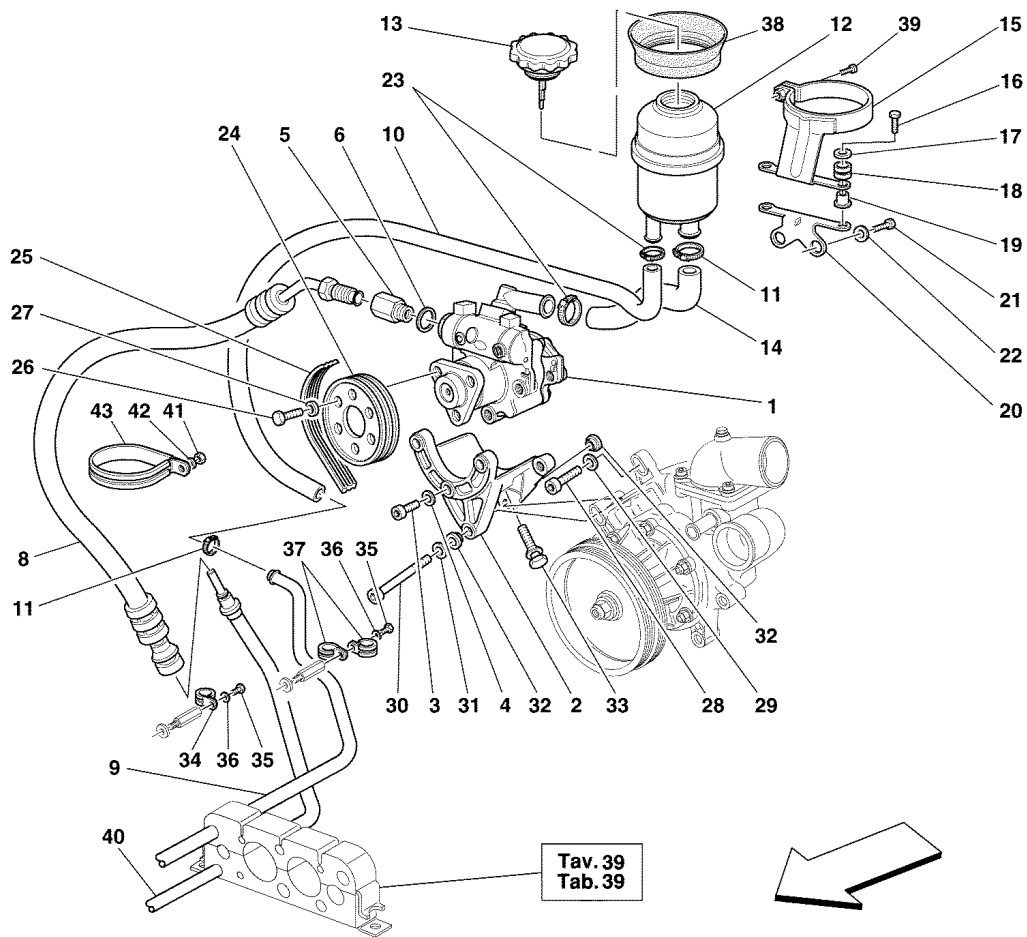

Tav. 39
Tab. 39