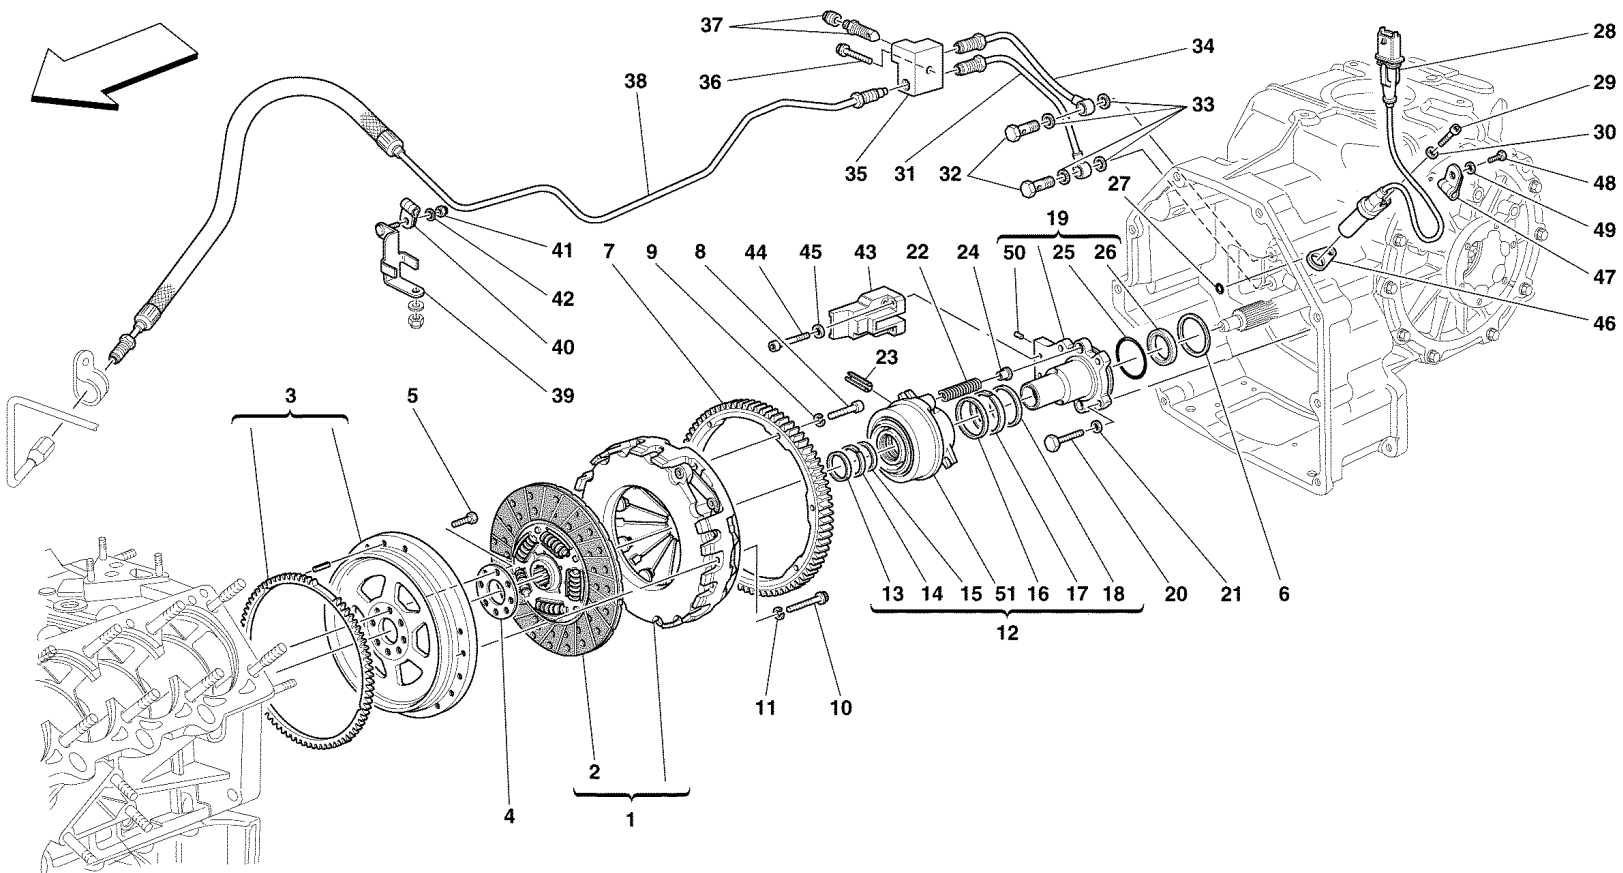

1	180950	1	COMPLETE CLUTCH -Valid till car Ass. Nr. 43021 (gearbox No. 7921)- -Not as spare part- -Replaced by clutch 186158 + ring gear 186157 and appropriate fixages-
1	186158	1	COMPLETE CLUTCH -Valid from car Ass. Nr. 43022 (gearbox No. 7922)- -Not as spare part- -Replaced by 199044-
1	199044	1	COMPLETE CLUTCH -Not as spare part- -Replaced by 201680-
1	201680	1	COMPLETE CLUTCH
2	180613	1	CLUTCH DISC
3	181596	1	COMPLETE ENGINE FLYWHEEL
4	103876	1	FLYWHEEL FIXING WASHER
5	103875	8	SCREW -Not as spare part- -Replaced by 201755-
5	201755	8	SCREW
6	173360	2	SPACER -Possible fitting-
7	176917	1	RING GEAR -Valid till car Ass. Nr. 43021 (gearbox No. 7921)- -Not as spare part- -Replaced by clutch 186158 + ring gear 186157 and appropriate fixages-
7	186157	1	RING GEAR -Valid from car Ass. Nr. 43022 (gearbox No. 7922)-
8	186196	3	SCREW -For 6 holes ring gear q.ty 6-
9	127494	3	WASHER -For 3 holes ring gear-
9	11197774	6	WASHER -For 6 holes ring gear-
10	178739	15	SCREW
11	10569274	15	WASHER
12	171886	1	COMPLETE THRUST BEARING -Not as spare part- -Replaced by 189182-
12	189182	1	COMPLETE THRUST BEARING -Not as spare part-
13	172970	1	SCRAPER RING
14	189183	1	RING -Not as spare part- -Replaced by 170416-
14	170416	1	RING
15	172972	1	SEAL RING
16	154508	1	SEAL RING
17	189184	1	RING -Not as spare part- -Replaced by 154507-
17	154507	1	RING
18	154551	1	SCRAPER RING
19	173018	1	BEARING SUPPORT FLANGE -Not as spare part- -Replaced by 193793-
19	193793	1	COMPLETE BEARING SUPPORT FLANGE
20	16052024	4	SCREW
21	12601374	4	WASHER
22	155207	2	PRELOAD SPRING
23	14160670	1	FLEXIBLE PIN -Not as spare part- -Replaced by 14604170-
23	14604170	1	FLEXIBLE PIN
24	155206	2	SPACER FOR SPRING
25	136140	1	O.R. GASKET
26	172363	1	SEAL RING
27	121813	2	O.R. GASKET
28	164937	2	ANGOLAR SPEED SENSOR