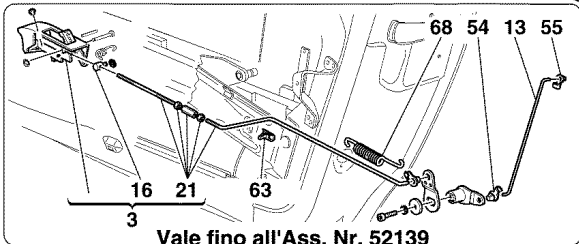

Vale fino all'Ass. Nr. 52139
Valid till Ass. Nr. 52139