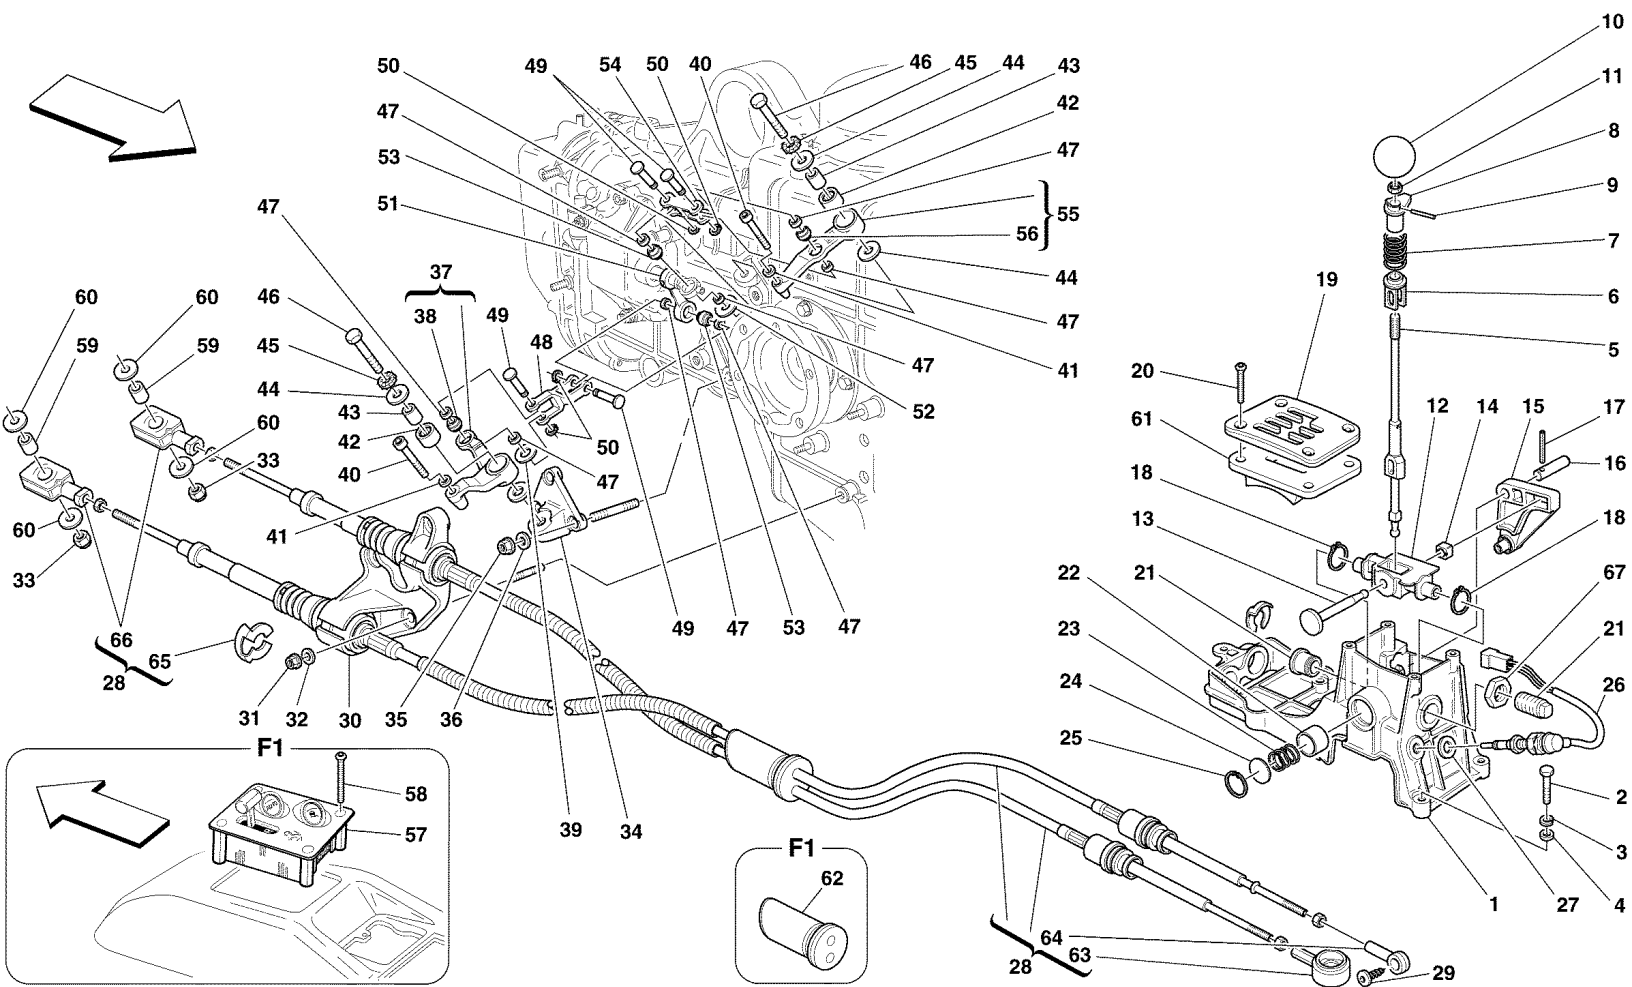

360modena - 37 - OUTSIDE GEARBOX CONTROLS

360modena - 37 - OUTSIDE GEARBOX CONTROLS

1	176418	1	GEARBOX CONTROL -Not for F1- -Not as spare part replaced by 181751-
1	181751	1	GEARBOX CONTROL -Not for F1-
2	16044024	4	SCREW -Not for F1-
3	12601374	4	WASHER -Not for F1-
4	14496524	4	WASHER -Not for F1-
5	176423	1	GEARBOX CONTROL LEVER -Not for F1- -Not as spare part replaced by 180936-
5	180936	1	GEARBOX CONTROL LEVER -Not for F1-
6	174967	1	BUSHING -Not for F1-
7	159137	1	SPRING -Not for F1-
8	176424	1	BUSHING -Not for F1- -Not as spare part- -Replaced by 199070-
8	199070	1	BUSHING -Not for F1-
9	13895870	1	PIN -Not for F1- -Not as spare part- -Replaced by 13896070-
9	13896070	1	PIN -Not for F1-
10	160480	1	KNOB -Not for F1-
11	108010	1	COUNTER NUT -Not for F1-
12	176626	1	FULCRUM -Not for F1-
13	176425	1	PIN -Not for F1-
14	172934	1	SMALL BLOCK -Not for F1-
15	176642	1	LEVER -Not for F1-
16	176419	1	PIN -Not for F1-
17	14160570	1	PIN -Not for F1-
18	172918	2	SAFETY RING -Not for F1-
19	179844	1	GEAR SELECTOR -Not for F1-
20	159357	4	SCREW -Not for F1-
21	176904	2	PLUG -Not for F1- -Valid for gearbox control 176418-
21	181752	1	REAR BUSHING -Valid for gearbox control 181751-
21	181753	1	FRONT BUSHING -Valid for gearbox control 181751-
22	177029	1	PIN -Not for F1-
23	177027	1	SIDE SPRING -Not for F1-
24	177028	1	SPRING RETAINING DISC -Not for F1-
25	11058976	1	FLEXIBLE RING -Not for F1-
26	115980	1	PUSH-BUTTON SWITCH