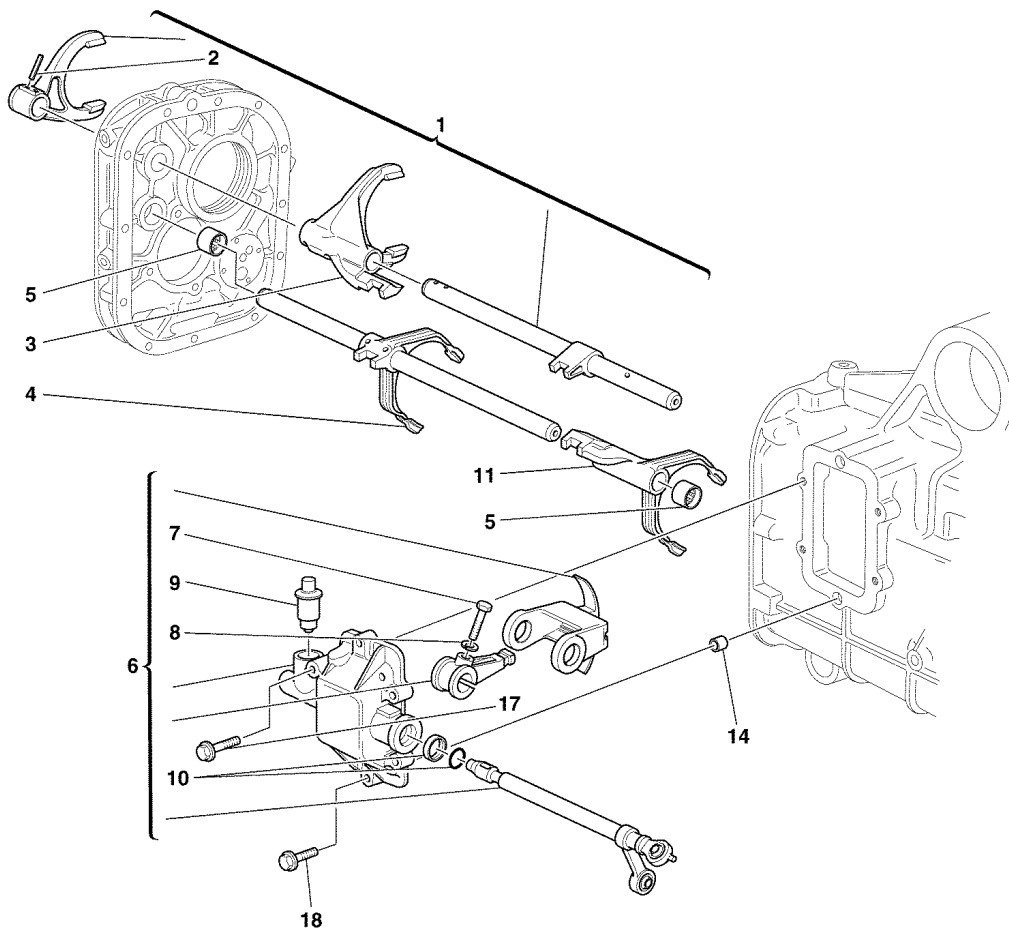

**SOLUZIONE SUPERATA
OLD SOLUTION**

1	183952	1	CONTROL ROD FOR REVERSE
2	13910470	1	FLEXIBLE PIN
3	183953	1	CONTROL FORK FOR 1st AND 2nd GEAR
4	183955	1	ROD FOR 5th AND 6th GEAR
5	183982	2	BEARING BUSH
6	184022	1	COMPLETE OUTER CONTROL -Not for F1-
7	185216	1	SCREW -Not for F1-
8	10516679	1	WASHER -Not for F1-
9	184990	1	ROD-TIP FOR GEARBOX CONTROL SHAFT -Not for F1-
10	174915	1	RING AND SCRAPER RING -Not for F1-
11	183954	1	CONTROL FORK FOR 3rd AND 4th GEAR -Not as spare part- -Replaced by 184646-
11	184646	1	CONTROL FORK FOR 3rd AND 4th GEAR
12	11501424	1	STUD -Not for F1-
13	11500724	5	STUD -Not for F1-
14	145992	2	CENTERING DOWEL -Not for F1-
15	11194377	6	WASHER -Not for F1-
16	15896211	6	NUT -Not for F1-
17	16286721	1	SCREW -Not for F1-
18	16286321	5	SCREW -Not for F1-