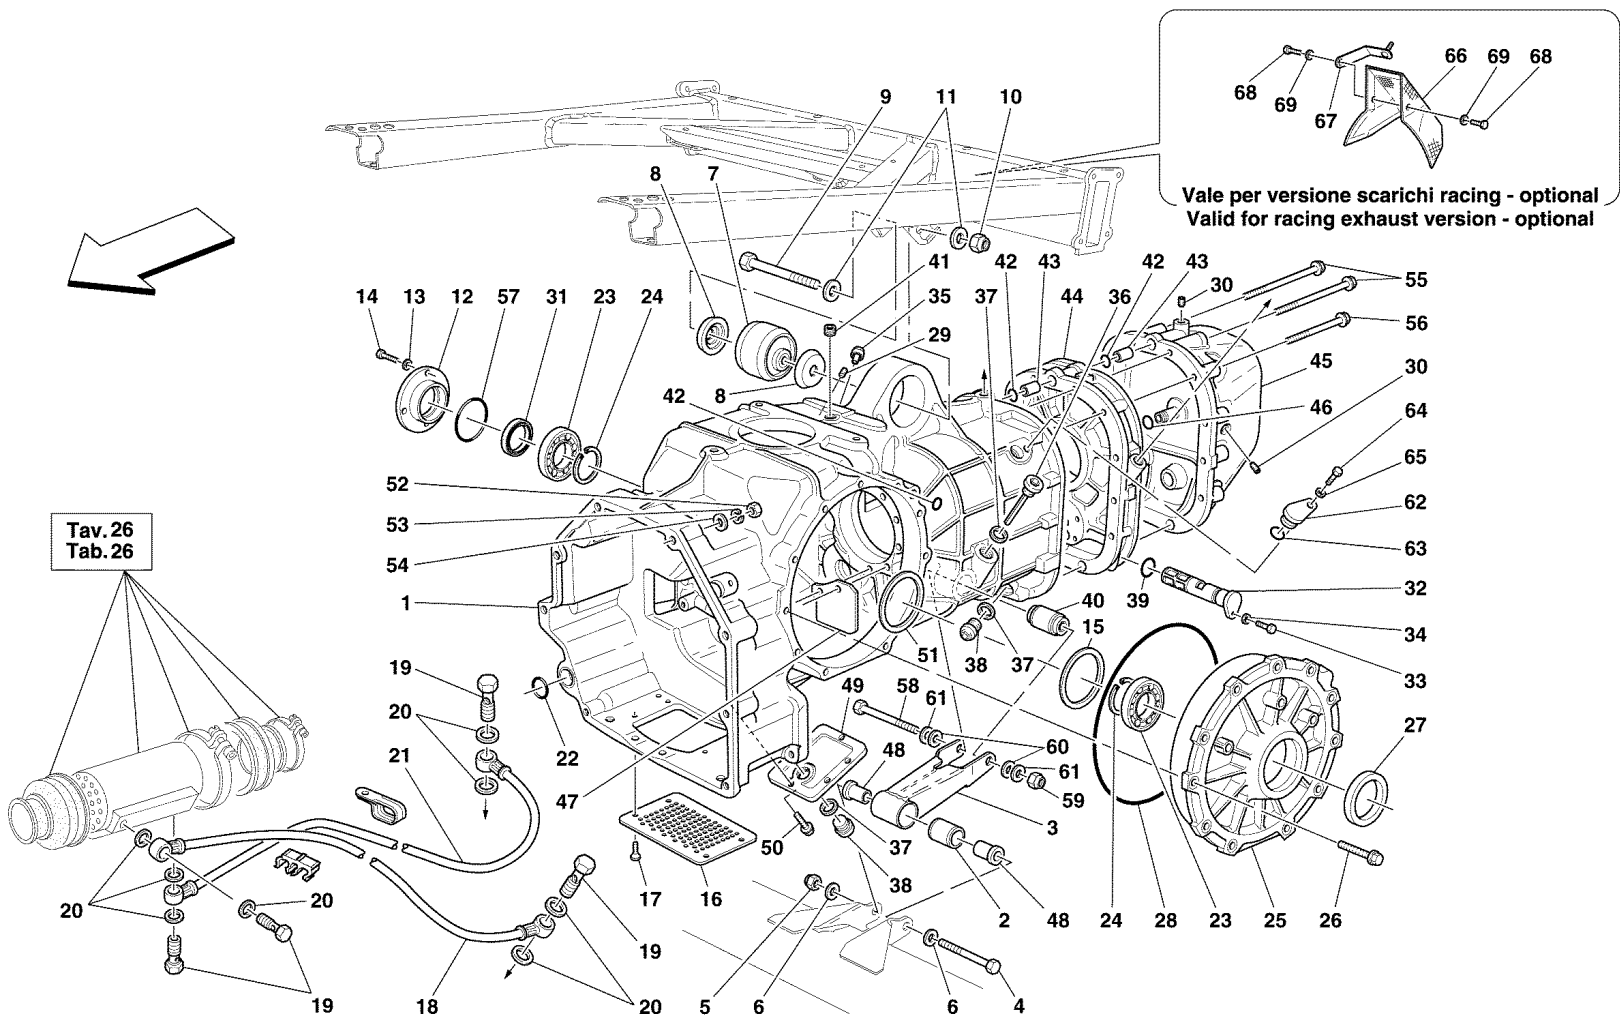

*	186248	1	BOX TRANSMISSION -For cars from gearbox Nr. 459 to gearbox Nr. 1088 order also part. 181618 Q.1,184994 Q.1, 185014 Q.1,183981 Q.1,10902224 Q.4 and 11194377 Q.4-
1	183339	1	COMPLETE TRANSMISSION -Not for F1-
1	183340	1	COMPLETE TRANSMISSION -Valid for F1-
2	181755	1	PAD
3	174458	1	SMALL LINK
4	15541234	1	SCREW
5	102825	1	NUT
6	14496724	2	WASHER
7	183569	1	RESILIENT BUSHING -Valid till Ass. Nr. 40522-
7	186698	1	GEARBOX SUPPORT PAD -Valid from Ass. Nr. 40523-
8	179559	2	RETAINING WASHER -Valid till Ass. Nr. 40522-
8	188141	2	RETAINING WASHER -Valid from Ass. Nr. 40523-
9	11117134	1	SCREW
10	106004	1	NUT
11	14496824	2	WASHER
12	183981	1	R.H. FLANGE FOR SHAFT -Valid till gearbox Nr. 458 and from gearbox Nr. 1089-
13	11194377	4	WASHER -Valid till gearbox Nr. 458 and from gearbox Nr. 1089-
14	10902224	4	SCREW -Valid till gearbox Nr. 458 and from gearbox Nr. 1089-
15	185026	1	RING -Thickness mm. 6,8-
15	185027	1	RING -Thickness mm. 6,4- -Possible fitting-
15	185028	1	RING -Thickness mm. 6,0- -Possible fitting-
16	171701	1	PROTECTION DRILLET PLATE
17	111189	4	SCREW
18	173686	1	OIL DELIVERY TUBE
19	184727	4	UNION
20	145192	8	GASKET
21	173687	1	OIL RETURN TUBE
22	123236	1	O.R. GASKET
23	184995	2	BALL BEARING
24	184994	2	FLEXIBLE RING -Q.ty 1 from gearbox Nr. 458 to gearbox Nr. 1088-
25	171117	1	DIFFERENTIAL COVER
26	16287321	11	SCREW
27	181617	1	L.H. OIL RING
28	14468781	1	GASKET
29	14326050	1	THREADED PLUG
30	182106	2	THREADED PLUG
31	181618	1	R.H. OIL RING -Valid till gearbox Nr. 458 and from gearbox Nr. 1089-
31	184006	1	R.H. OIL RING -Valid from gearbox Nr. 459 and till gearbox Nr. 1088-
32	182100	1	GEAR BOX OIL FILTER
33	10977624	1	SCREW
34	11199277	1	WASHER
35	182118	1	OIL VENT
36	182117	1	OIL LEVEL ROD