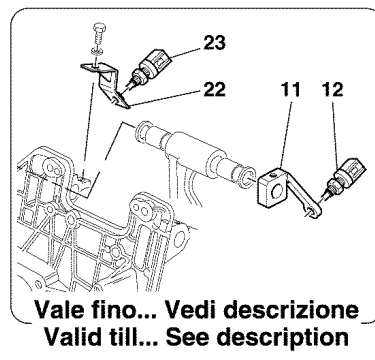

1	176464	1	PEDALS SUPPORT
2	176466	1	PEDALS SUPPORT PIN
3	176473	1	COMPLETE BRAKE PEDAL -Not for F1- -Not as spare part- -Replaced by 180558-
3	180558	1	COMPLETE BRAKE PEDAL -Not for F1-
4	103163	2	SELF-LUBRICATING BUSHING -Not for F1-
5	176475	1	BALL JOINT -Not for F1-
6	176519	1	COMPLETE CLUTCH PEDAL -Not for F1- -Not as spare part- -Replaced by 180559-
6	180559	1	COMPLETE CLUTCH PEDAL -Not for F1-
7	103163	2	SELF-LUBRICATING BUSHING -Not for F1-
8	176475	1	BALL JOINT -Not for F1-
9	16102314	1	NUT -Not for F1-
10	144011	1	PEDAL ADJUSTEMENT PIN -Not for F1- -Not as spare part- -Replaced by 187014-
10	187014	1	PEDAL ADJUSTEMENT PIN -Not for F1-
11	176521	1	CENTRAL BRACKET -Not for F1- -Not as spare part replaced by 179785-
11	179785	1	CENTRAL BRACKET -Not for F1- -Valid till Ass. Nr. 38395-
11	180516	1	CENTRAL BRACKET -Not for F1- -Valid from Ass. Nr. 38396-
12	133555	1	PUSH-BUTTON SWITCH -Not for F1-
13	176471	2	FORK -Q.ty 1 for F1-
14	16043724	2	SCREW -Q.ty 1 for F1-
15	147985	2	NUT -Q.ty 1 for F1-
16	176522	4	PLASTIC WASHER -Q.ty 2 for F1-
17	16102314	2	NUT -Q.ty 1 for F1-
18	101305	1	RETUTN SPRING FOR PEDAL -Not for F1-
19	10902424	1	SCREW
20	14488624	2	WASHER -Not as spare part now- -Replaced by 10519424-
20	10519424	2	WASHER
21	127494	1	WASHER
22	176472	1	SWITCH SUPPORT -Not for USA MY 2000,2001,2002,2003,2004 and CDN MY 2000,2001,2002,2003,2004- -Valid till Ass. Nr. 38395 not for F1- -Valid till Ass. Nr. 36994 for F1-
22	183818	1	SWITCH SUPPORT -Valid for USA MY 2000, 2001,2002,2003,2004 and CDN MY 2000,2001,2002, 2003,2004- -Not for USA MY 2000,2001,2002,2003,2004 and CDN MY 2000,2001,2002,2003,2004 from Ass. Nr. 38396 not for F1 and from Ass. Nr. 36995 for F1-