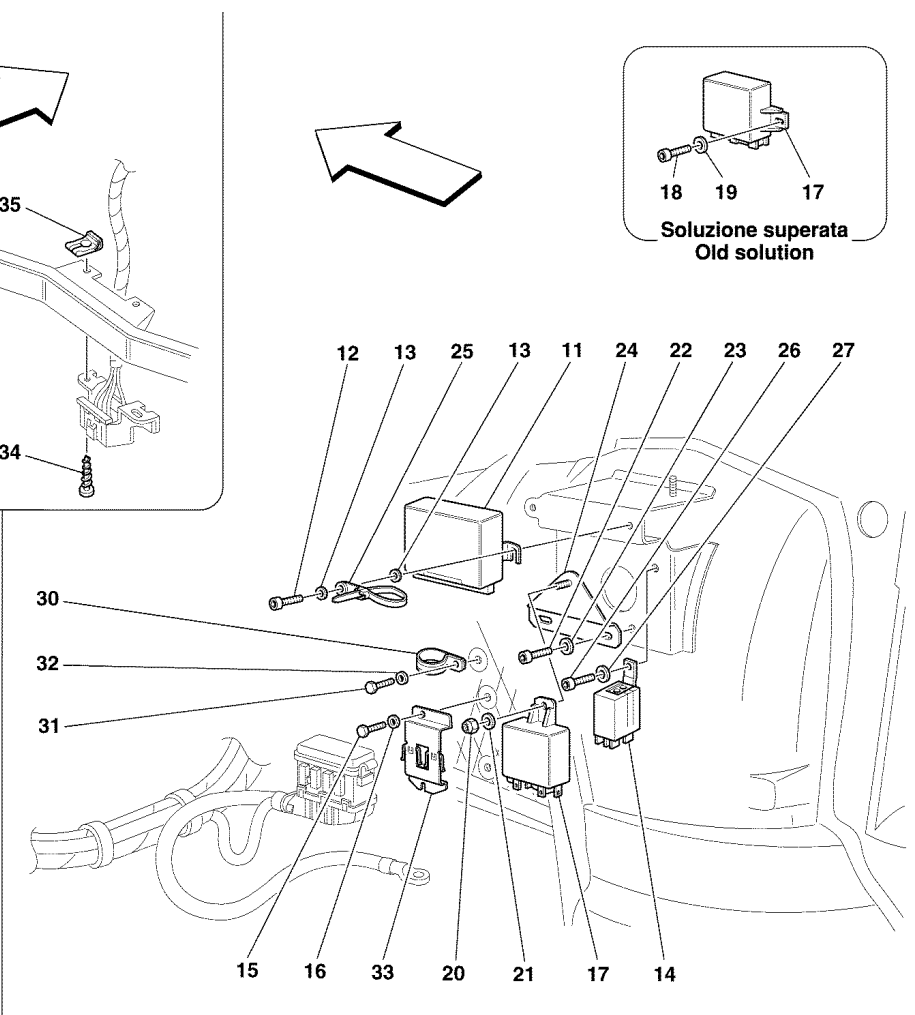

360modena - 136 - FRONT PASSENGERS CONTROL STATIONS

1	166851	1	LOCK/UNLOCK DOORS MODULE -Valid till Ass. Nr. 37242-
1	184391	1	LOCK/UNLOCK DOORS MODULE -Valid from Ass. Nr. 37243-
2	10902024	1	SCREW -Not as spare part- -Replaced by 14304324-
2	14304324	1	SCREW
3	12601274	1	WASHER -Not as spare part- -Replaced by 12637824-
3	12637824	1	WASHER
4	178708	1	GLASS LIFTING ELECTRONIC CONTROL STATION -Not for USA, CDN and AUS- -Valid till Ass. Nr. 45893-
4	178810	1	GLASS LIFTING ELECTRONIC CONTROL STATION -Valid for USA, CDN and AUS- -Valid till Ass. Nr. 37318-
4	182180	1	GLASS LIFTING ELECTRONIC CONTROL STATION -Valid for USA, CDN and AUS- -Valid from Ass. Nr. 37319 till Ass. Nr. 38413-
4	185888	1	GLASS LIFTING ELECTRONIC CONTROL STATION -Valid for USA, CDN and AUS- -Valid from Ass. Nr. 38414- -Not USA, CDN and AUS valid from Ass. Nr. 45894- -Valid till stock exhaustion-
4	213212	1	GLASS LIFTING ELECTRONIC CONTROL STATION -Valid after stock exhaustion of 185888-
5	62940900	2	SCREW
6	10519424	2	WASHER
7	163675	1	INERTIAL SWITCH
8	10977824	2	SCREW
9	12637824	2	WASHER
10	65549800	1	SPACER
11	175222	1	SHOCK ABSORBERS ELECTRONIC CONTROL STATION
12	14304324	2	SCREW
13	12637824	3	WASHER
14	171798	1	DIRECTION-EMERGENCY LIGHT RELAY -Not for USA and CDN-
14	171799	1	DIRECTION-EMERGENCY LIGHT RELAY -Valid for USA and CDN- -Not as spare part- -Replaced by 213326-
14	213326	1	DIRECTION-EMERGENCY LIGHT RELAY -Valid for USA and CDN-
15	10902224	1	SCREW
16	12601274	1	WASHER
17	153095	1	WINDSHIELD WIPER INTERMITTER -Valid till Ass. Nr. 34124-
17	180199	1	WINDSHIELD WIPER INTERMITTER -Valid from Ass. Nr. 34125-
18	62940900	2	SCREW -Valid till Ass. Nr. 34124-
19	10519424	2	WASHER -Valid till Ass. Nr. 34124-
20	102741	1	NUT -Valid from Ass. Nr. 34125-
21	10519424	1	WASHER -Valid from Ass. Nr. 34125-
22	14304324	2	SCREW -Valid from Ass. Nr. 34125-