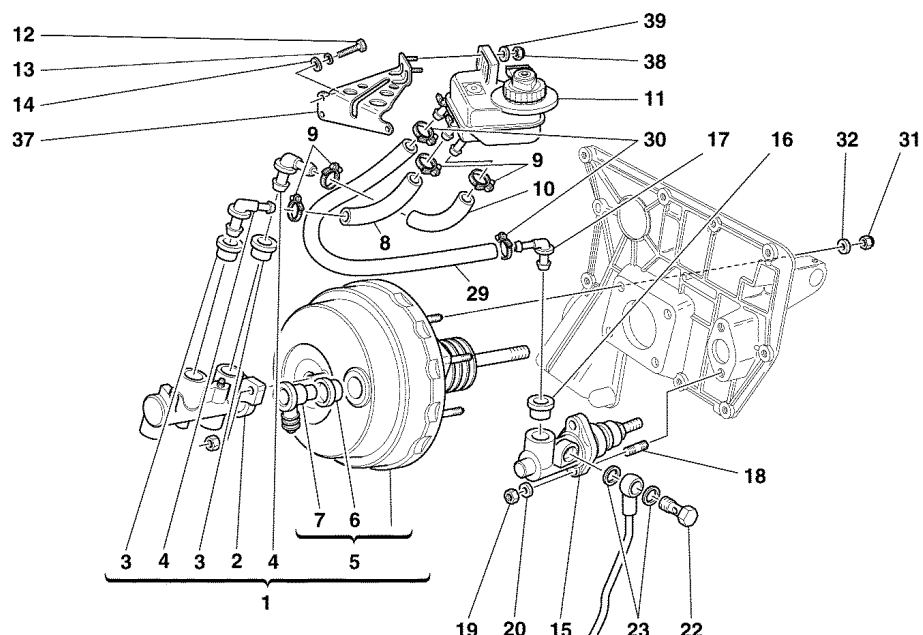

1	171872	1	COMPLETE BRAKE BOOSTER
2	171782	1	BRAKE PUMP
3	171784	2	CONNECTION FOR BRAKE PUMP
4	173871	2	UNION
5	177090	1	BOOSTER
6	151475	1	CABLE GROMMET
7	144552	1	UNION
8	182246	1	PIPE FROM FRONT UNION TO TANK
9	13000190	4	SCREW COLLAR
10	182247	1	PIPE FROM REAR UNION TO TANK
11	173415	1	COMPLETE BRAKE OIL TANK
12	10902524	2	SCREW
13	12601274	2	WASHER
14	14496424	2	WASHER
15	180841	1	CLUTCH PUMP
16	175189	1	-Not for F1- SEAL RING
17	175188	1	-Not for F1- UNION
17	184497	1	-Not for F1- -Not as spare part- -Replaced by 184497- UNION
18	13517024	2	-Not for F1- STUD
19	104030	2	-Not for F1- NUT
20	12601374	2	-Not for F1- WASHER
21	177152	1	PIPE FROM PUMP TO REAR UNION
22	180042	1	-Not for F1- UNION
23	10298460	2	-Not for F1- GASKET
24	183048	3	UPPER SUPPORT
25	183049	3	LOWER SUPPORT
26	178585	3	SMALL PLATE
27	10902424	6	SCREW
28	14499324	6	WASHER
29	136376	1	RUBBER HOSE
30	13000190	2	-Not for F1- SCREW COLLAR
31	104030	4	NUT
32	12601374	4	WASHER
33	136379	1	PLUG
34	13000190	1	-Valid for F1- SCREW COLLAR
35	174177	1	-Valid for F1- FLANGE
36	16043021	2	-Valid for F1- SCREW
37	179101	1	BRACKET FOR BRAKE OIL TANK FIXING
38	102741	2	NUT
39	14496424	2	WASHER
40	178772	1	STUD
41	10441390	2	-Not for F1- BRACKET WITH SHEATH
42	10902224	1	-Not for F1- SCREW
43	127494	1	-Not for F1- WASHER
44	12644424	6	-Not for F1- WASHER