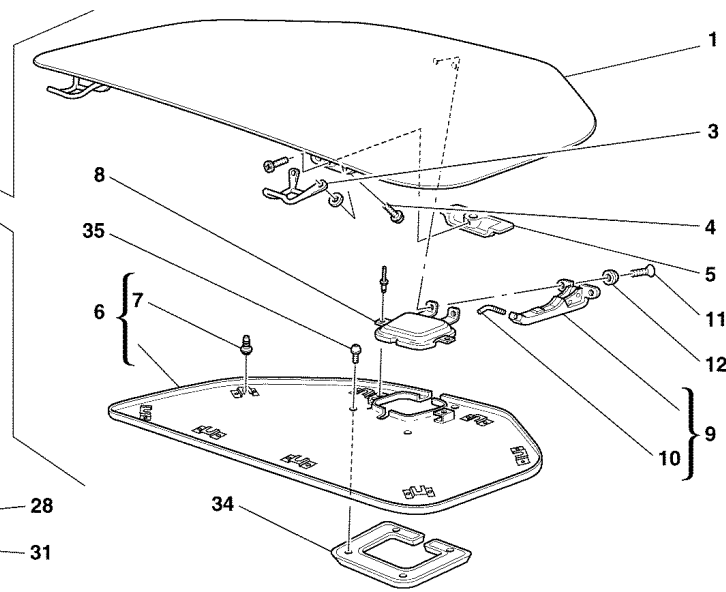

1	65726211	1	SHEETED COMPLETE REMOVABLE TOP
2	10175090	2	CLAMP -Not as spare part- -Replaced by 13000390-
2	13000390	2	CLAMP
3	65970200	2	TOP HOOK
4	13835814	4	SCREW
5	65737000	2	TOP HOOK COVER
6	659348..	1	COMPLETE COVER
7	14591687	8	FIXING BUTTON
8	65736600	1	PLATE
9	66303200	1	COMPLETE ROOF HANDLE
10	65914400	1	PIN FASTENING -Not as spare part- -With complete handle-
11	66078500	2	SCREW
12	66078600	2	WASHER
13	65738400	1	COMPLETE SPOILER
14	16285924	2	SCREW -Not as spare part- -Replaced by 66294400-
14	66294400	2	SCREW
15	65934500	1	OUTER GASKET
16	65934300	1	INNER GASKET -Not as spare part replaced by 66232800-
16	66232800	1	INNER GASKET
17	65736500	1	STRIKER
18	65738900	-	PLATE -Th. 0,5mm- -Possible fitting-
18	65738800	-	PLATE -Th. 1,0mm- -Possible fitting-
19	65377400	2	SCREW
20	65737200	2	GUIDE SHOE
21	65377400	6	SCREW
22	15902670	4	SCREW
22	10374811	2	SCREW -Not as spare part- -Replaced by 13299116-
22	13299116	2	SCREW
23	65728300	6	WASHER
24	65728200	6	SMALL PLATE
25	657251..	1	COMPLETE FRONT UPHOLSTERY
26	657247..	1	COMPLETE REAR UPHOLSTERY
27	65728400	8	SMALL PLATE
28	15957201	16	SCREW
29	65069900	3	PLATE
30	14186880	3	RETAINER
31	16082901	6	SCREW
32	66052100	2	WATER EXHAUST TUBE
33	65729600	1	PORTFOLIO
34	66303500	1	PROTECTION MOULDING
35	65212000	4	SCREW
36	63992200	2	SCREW TAP
37	12624177	2	WASHER
38	66184700	1	FIN -Not as spare part- -Replaced by 66184600-
39	66184900	1	SPRING -Not as spare part- -Replaced by 66184600-
40	66200000	1	PIN -Not as spare part- -Replaced by 66184600-
41	66184600	1	COMPLETE AIR DEFLECTOR