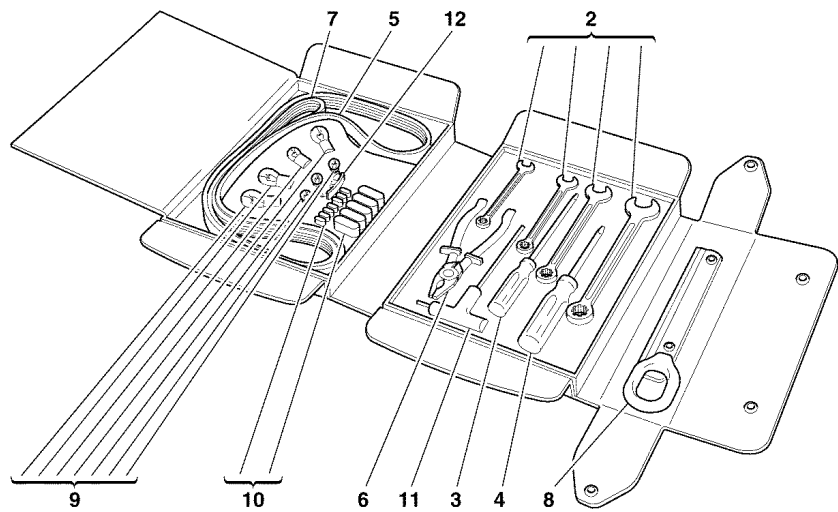

Estintore
Extinguisher